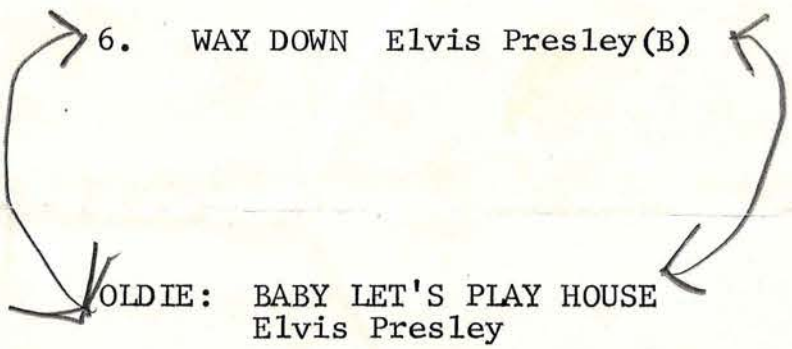

C-2 \_\_\_\_\_

LP

9. A TEAR FELL- Billy Crash Craddock(B) :00/2:48/cold (Both)

57

LP

8. MAKING BELIEVE Emmylou Harris (B) :00/3:01/fade (45)  
:00/3:14/fade (LP)

C-3 \_\_\_\_\_

25:19

7. A SONG IN THE NIGHT Johnny Duncan(B) :07/2:31/fade (45)

59

6. WAY DOWN Elvis Presley(B) :09/2:31/cold (45)  
:09/2:27/cold (LP)

21

OLDIE: BABY LET'S PLAY HOUSE Elvis Presley :00/2:15/cold (LP)

7

C-4 \_\_\_\_\_