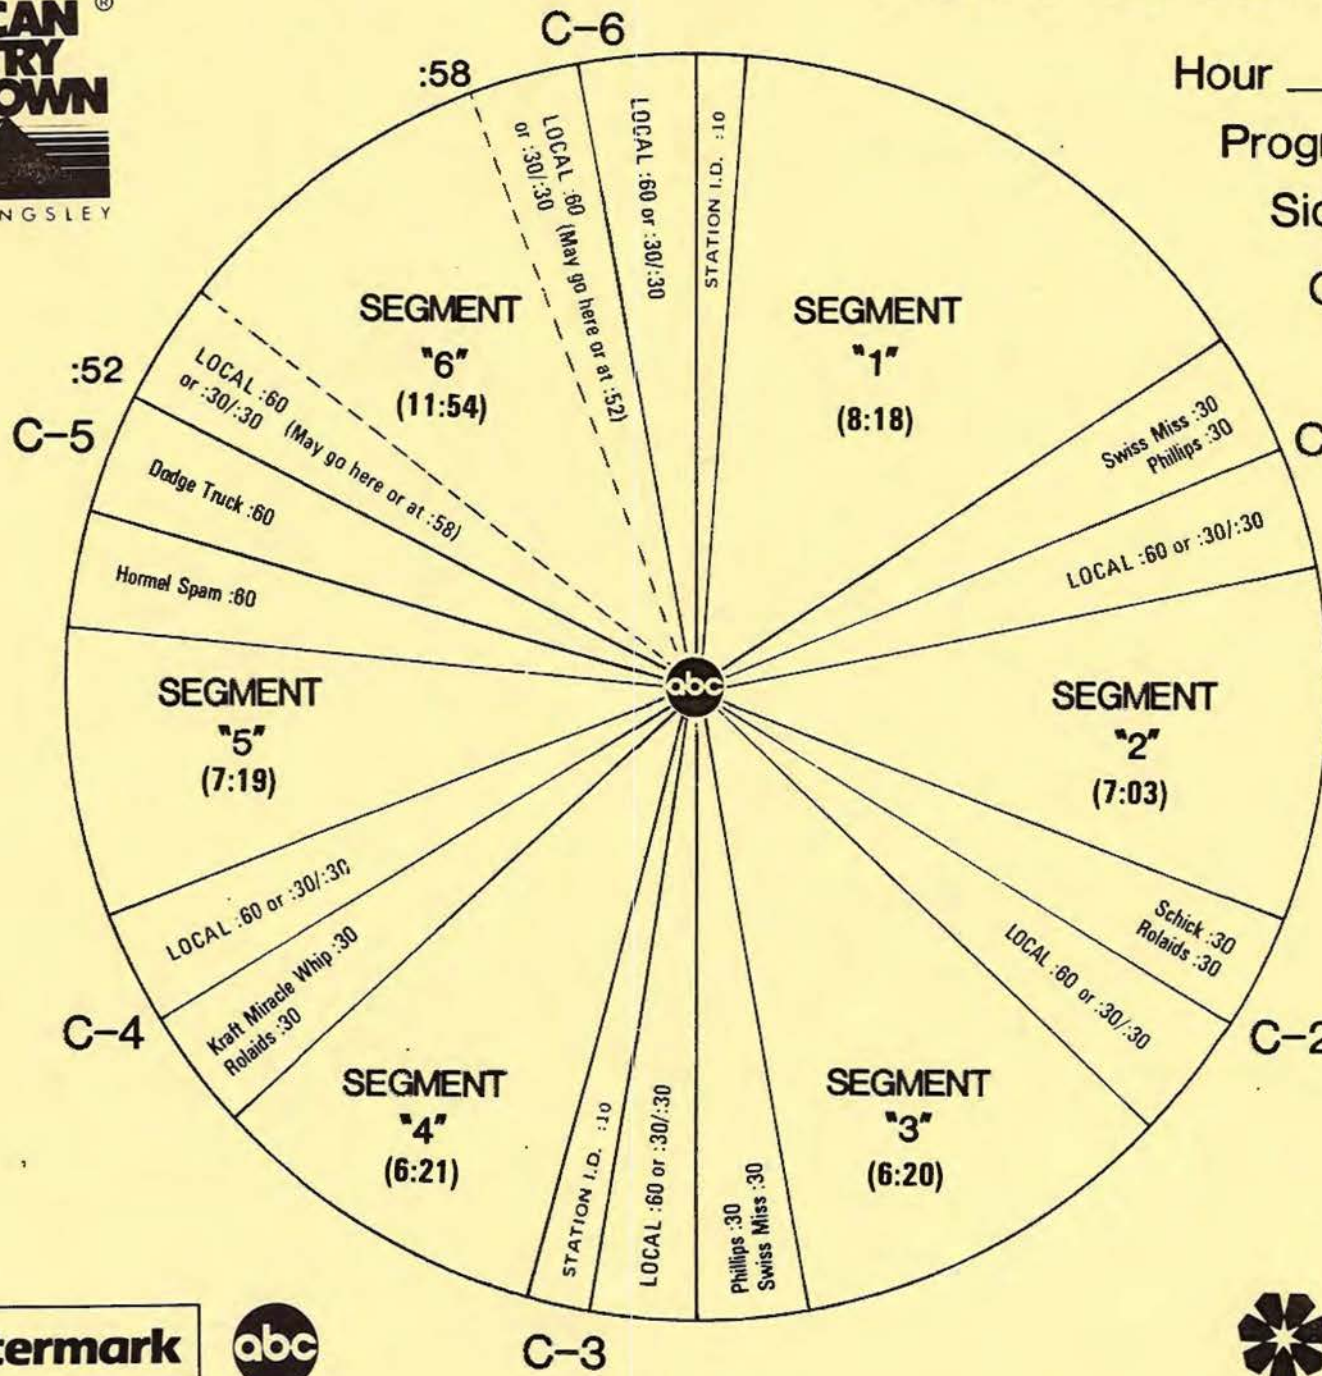

- 1) Opening Dry Voice Commercial Billboard - Located at the top of hour one, before the opening theme music. We have allotted space between the commercial billboard and theme music to cue record to start theme.
- 2) Inserting Local Commercials - Procedure is basically the same as before. "My Kind of Country, My Kind of Music" jingle is the out cue for the segment. The commercials on the disc are attached to the decay of the jingle. Your board operator simply starts his cart machine before the jingle decay, pots down the record, then cues record to the spread which is the "American Country Countdown" jingle to start the next segment.
- 3) Closing Billboard - Located over music, 4 seconds after Bob Kingsley's regular program close at the end of hour three. Included on Side 3A is a copy of the closing theme with no voice over to replace the closing theme on the disc. Please dub this off for future use.

FORMAT AND COMMERCIAL CLOCK

Hour 3

Program #843-1

Sides 3A and 3B

Chart Date 7/7/84

Local minutes available 6

Network minutes used 6

ABC Watermark