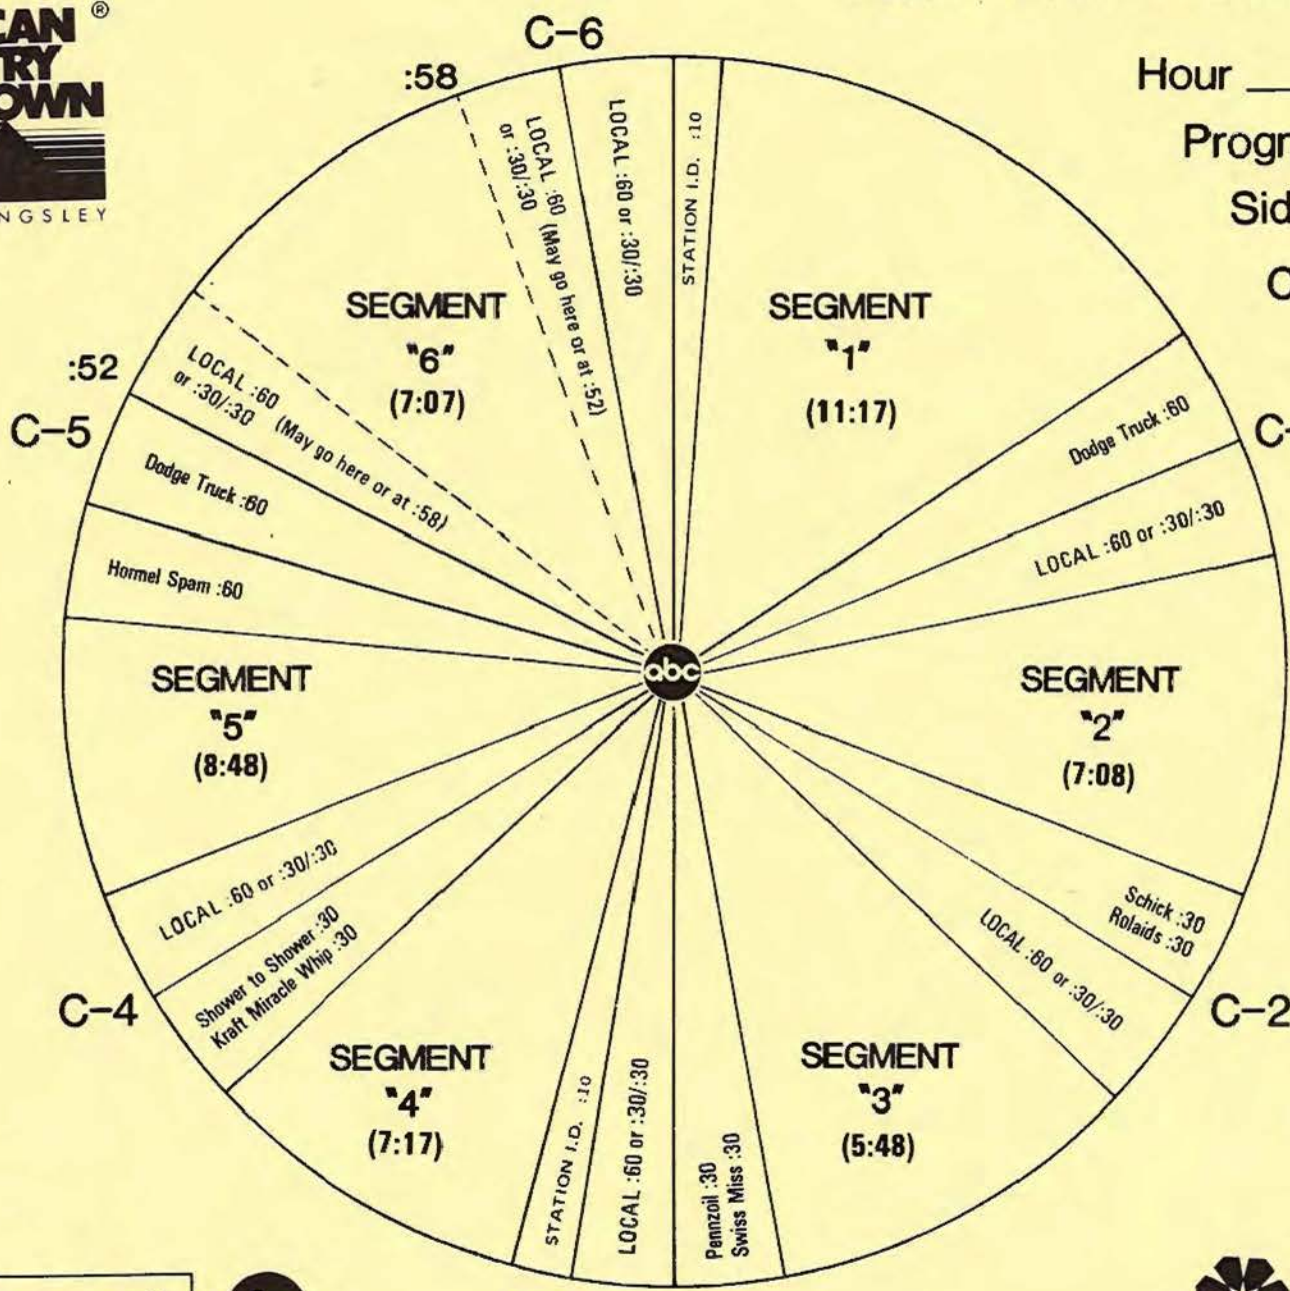

- 1) Opening Dry Voice Commercial Billboard - Located at the top of hour one, before the opening theme music. We have allotted space between the commercial billboard and theme music to cue record to start theme.
- 2) Inserting Local Commercials - Procedure is basically the same as before. "My Kind of Country, My Kind of Music" jingle is the out cue for the segment. The commercials on the disc are attached to the decay of the jingle. Your board operator simply starts his cart machine before the jingle decay, pots down the record, then cues record to the spread which is the "American Country Countdown" jingle to start the next segment.
- 3) Closing Billboard - Located over music, 4 seconds after Bob Kingsley's regular program close at the end of hour three. Included on Side 3A is a copy of the closing theme with no voice over to replace the closing theme on the disc. Please dub this off for future use.

FORMAT AND COMMERCIAL CLOCK

Hour 2

Program #843-1

Sides 2A and 2B

Chart Date 7/7/84

Local minutes available 6

Network minutes used 6

ABC Watermark