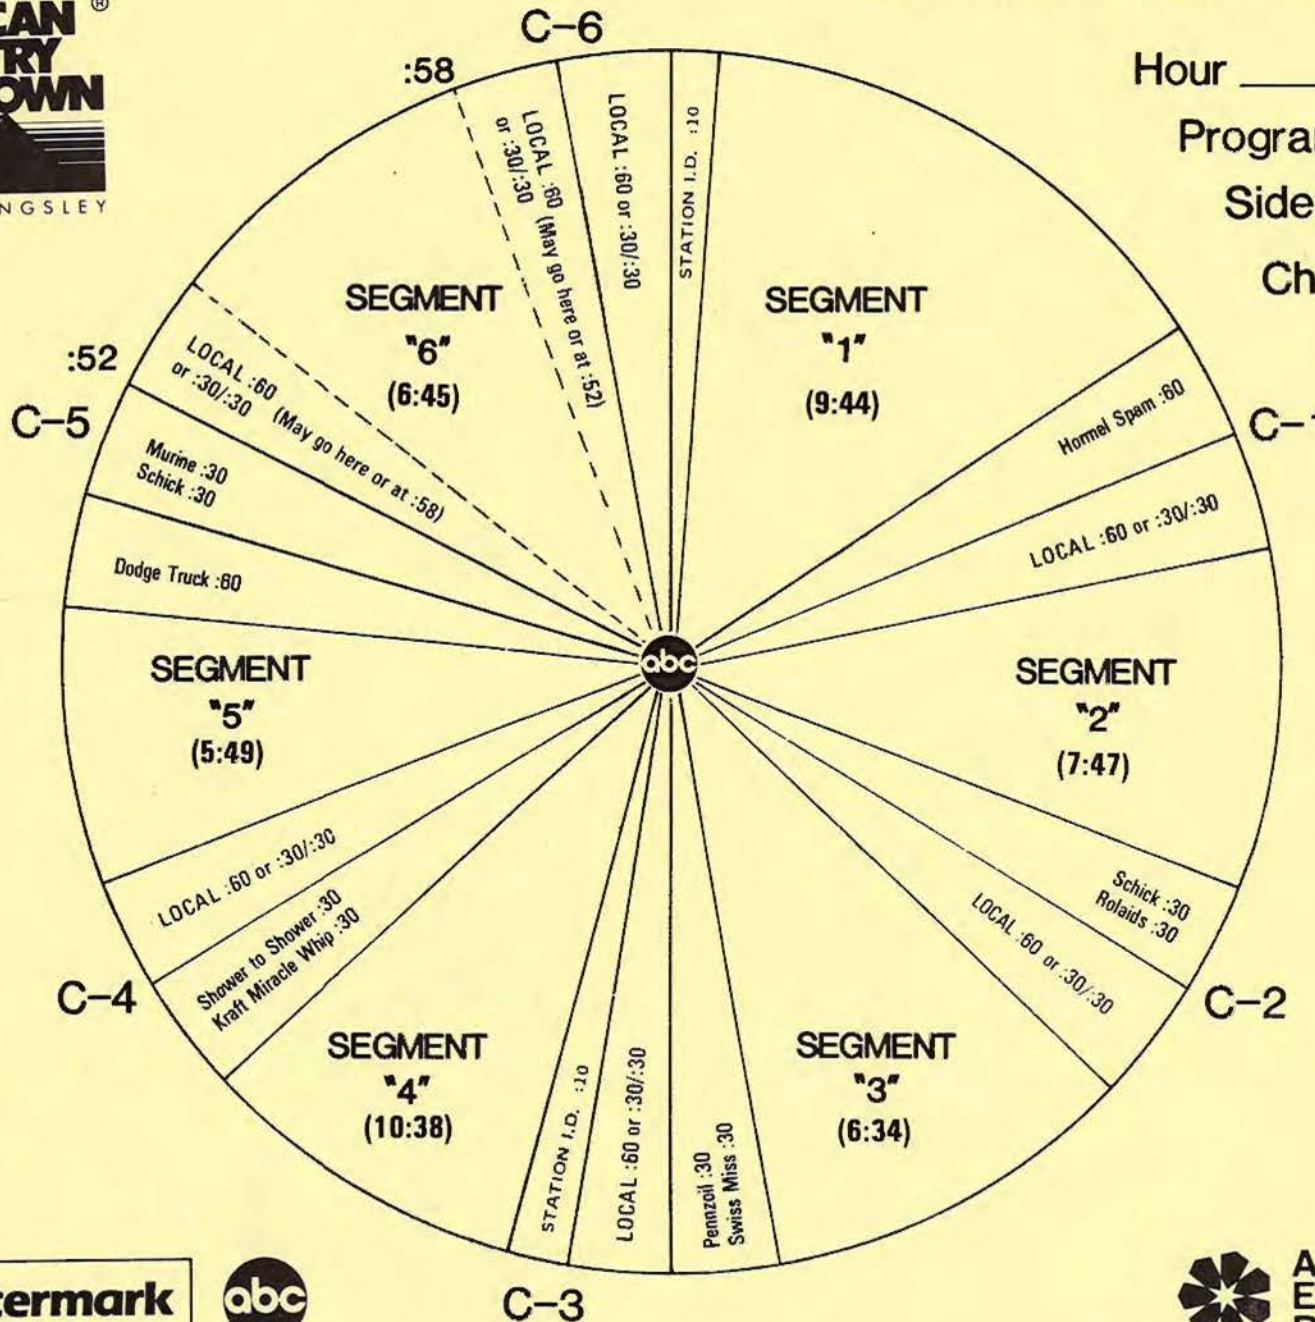

FORMAT AND COMMERCIAL CLOCK

Hour 1

Program #843-1

Sides 1A and 1B

Chart Date 7/7/84

Local minutes available 6

Network minutes used 6

ABC Watermark

**ABC
Entertainment
Radio Network**