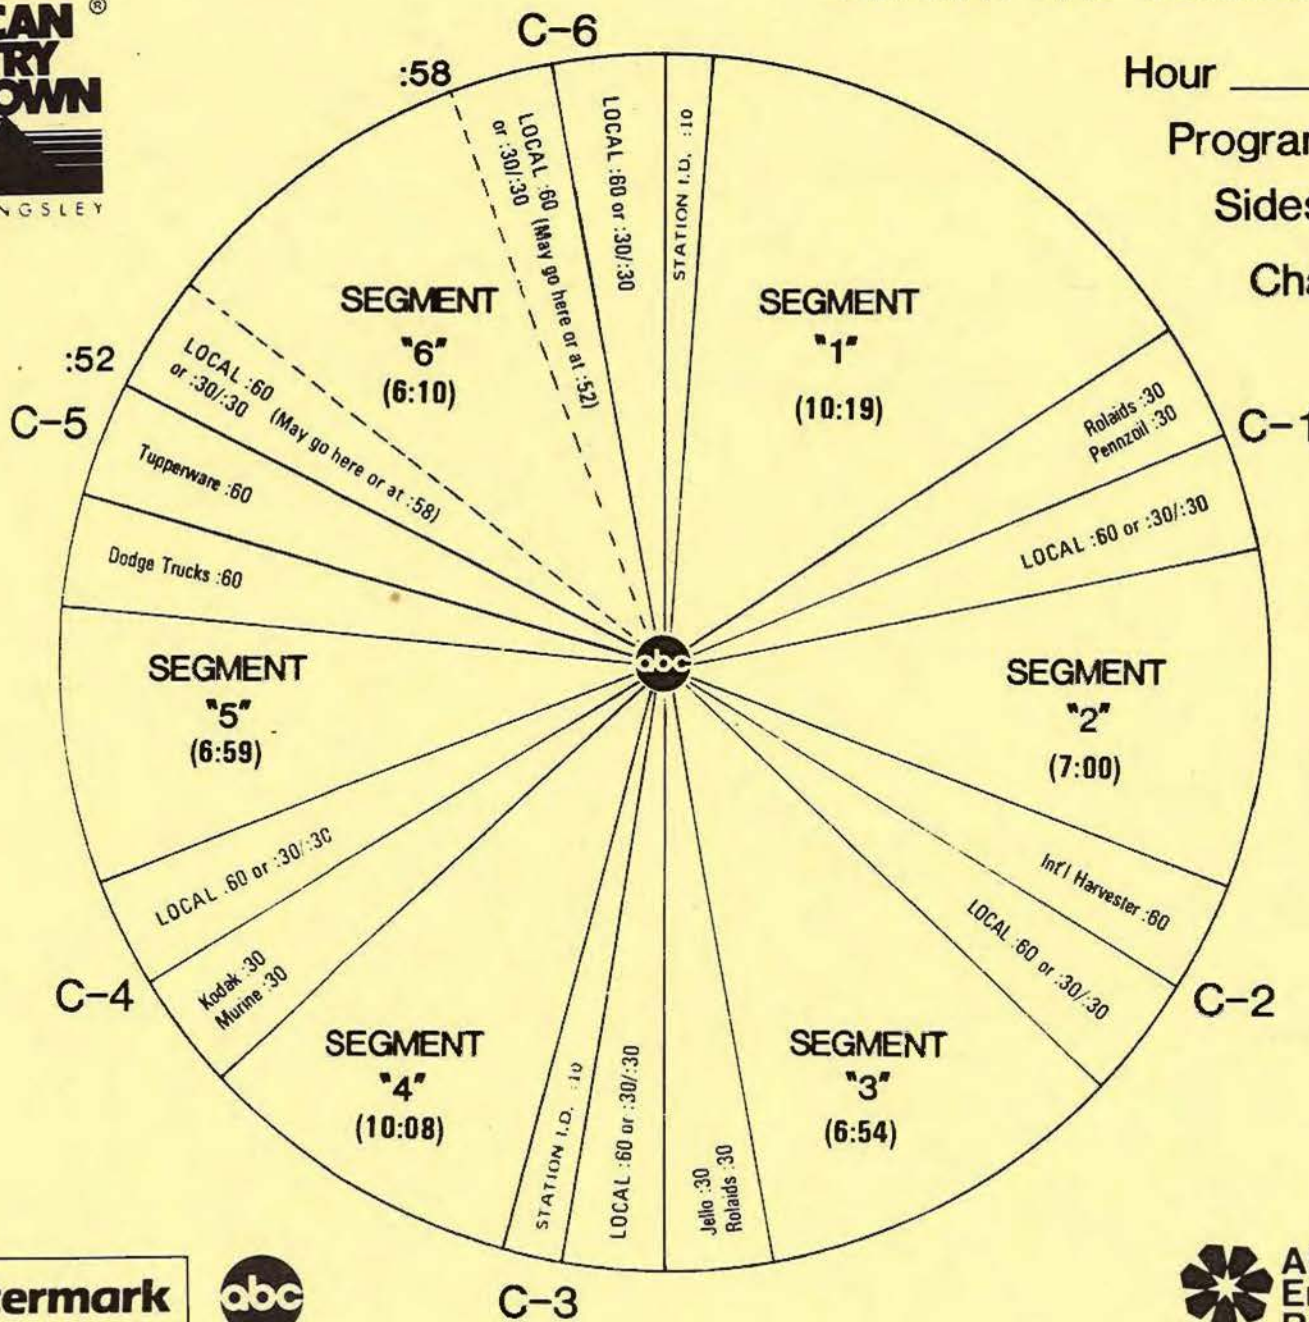

SCHEDULED START TIME	ACTUAL TIME	ELEMENT	RUNNING TIME
30:23		LOGO: AMERICAN COUNTRY COUNTDOWN  #20. I HURT FOR YOU (B) Deborah Allen #19. ATTITUDE ADJUSTMENT (B) Hank Williams Jr. #18. IF ALL THE MAGIC IS GONE (B) Mark Gray  LOGO: MY KIND OF COUNTRY, MY KIND OF MUSIC	10:08
40:31		C-4 NETWORK SPOT: Murine/Kodak (OUT CUE) Jingle ends cold after... "...time goes by."	30/30
41:31		LOCAL INSERT:	:60
42:31		LOGO: AMERICAN COUNTRY COUNTDOWN  #17. IF THE FALL DON'T GET YOU (B/A) Janie Fricke #16. TENNESSEE HOMESICK BLUES (B) Dolly Parton  LOGO: MY KIND OF COUNTRY, MY KIND OF MUSIC	06:59
49:30		C-5 NETWORK SPOT: Dodge Trucks/Tupperware (OUT CUE) Voice out cold with... "...rules for details."	60/60
51:30		LOGO: AMERICAN COUNTRY COUNTDOWN  #15. FOREVER YOU (B) The Whites #14. FORGET ABOUT ME (B/A) Bellamy Brothers	06:10
57:30		THEME UP AND UNDER WITH TALK UNIT ENDING AT: 57:40 THEME TO: 57:50	
57:50		C-6 LOCAL INSERT:	2:00
59:50		STATION I. D.:	:10

# FORMAT AND COMMERCIAL CLOCK

Hour 2

Program #843-4

Sides 2A and 2B

Chart Date 7/28/84

Local minutes available 6

Network minutes used 6

ABC Watermark