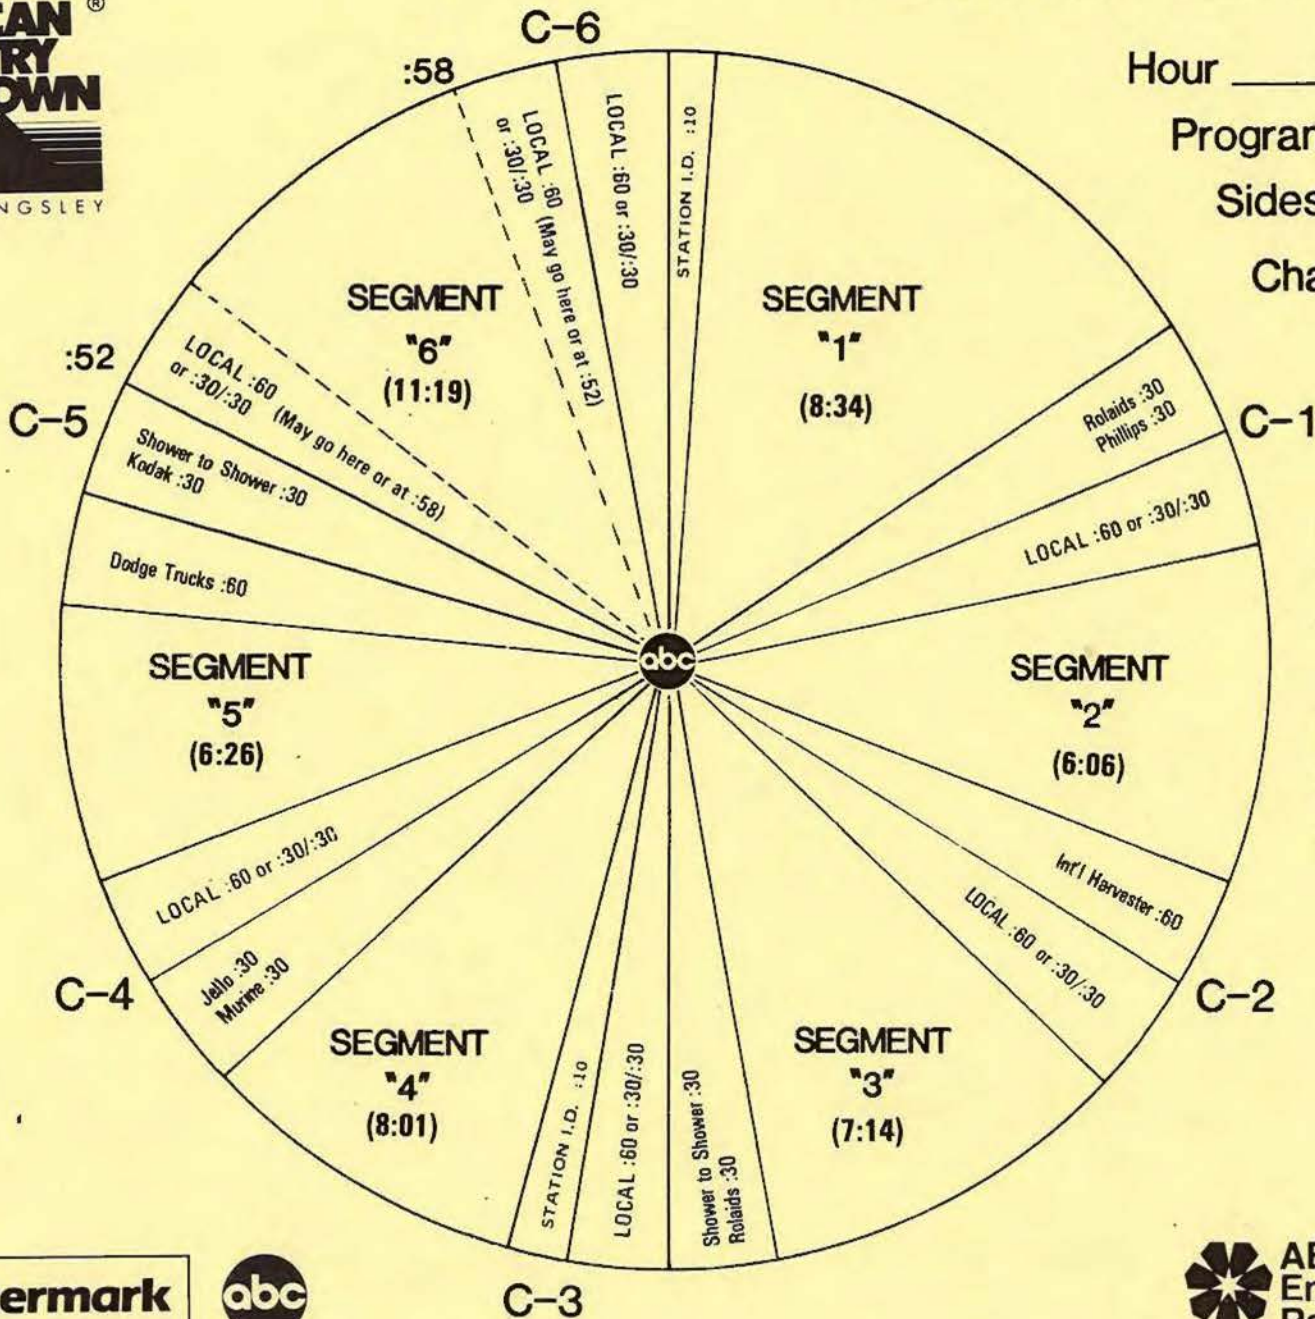

# FORMAT AND COMMERCIAL CLOCK

Hour 3

Program #843-4

Sides 3A and 3B

Chart Date 7/28/84

Local minutes available 6

Network minutes used 6

**ABC Watermark**