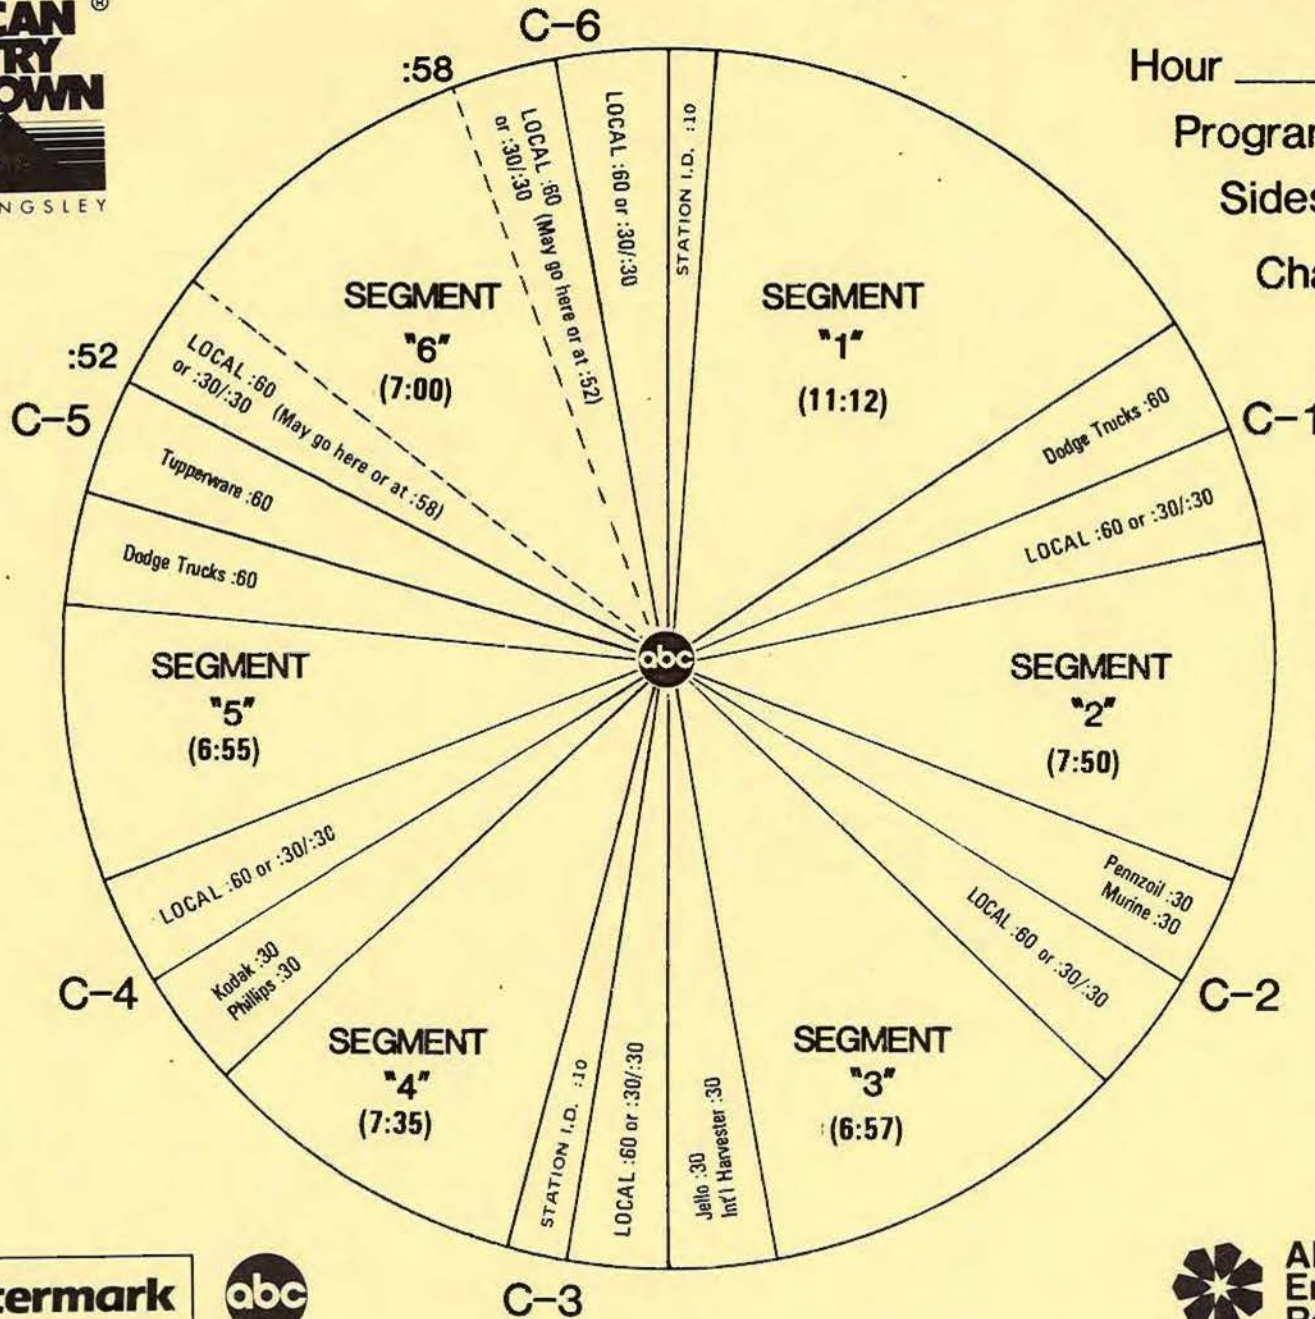

FORMAT AND COMMERCIAL CLOCK

Hour 1

Program #843-4

Sides 1A and 1B

Chart Date 7/28/84

Local minutes available 6

Network minutes used 6

ABC Watermark

C-3

ABC Entertainment Radio Network