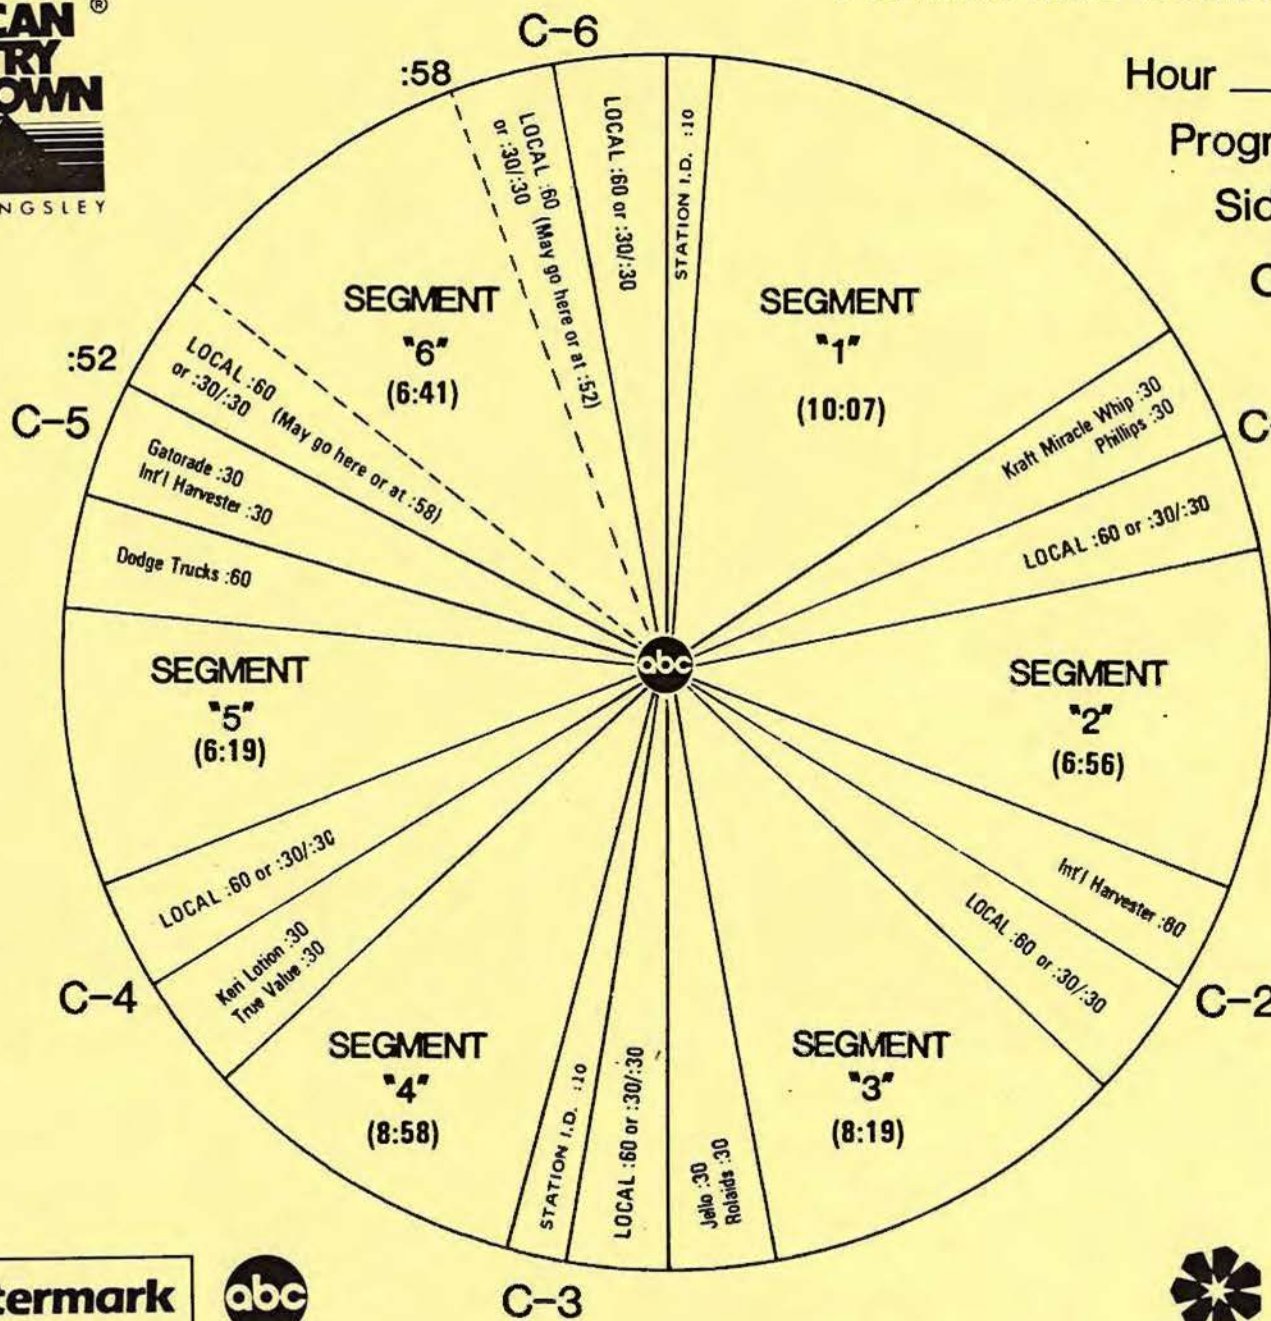

FORMAT AND COMMERCIAL CLOCK

Hour 1

Program #843-5

Sides 1A and 1B

Chart Date 8/4/84

Local minutes available 6

Network minutes used 6

ABC Watermark