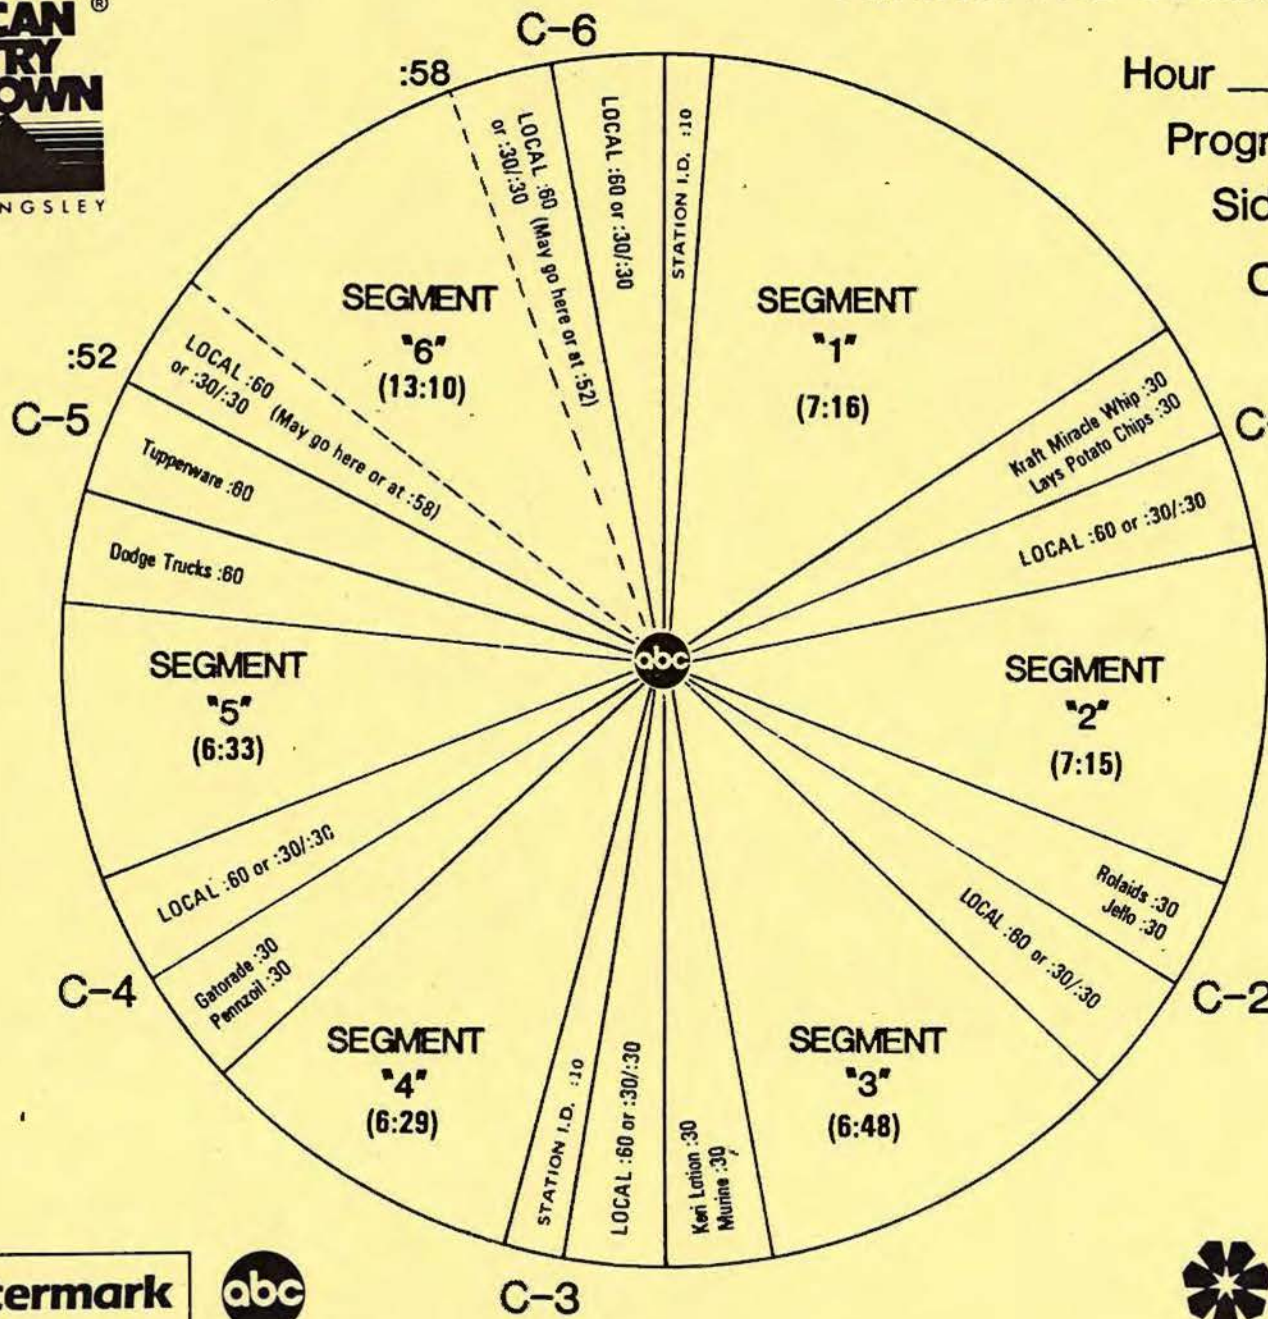

SCHEDULED START TIME	ACTUAL TIME	ELEMENT	RUNNING TIME
27:29		LOGO: AMERICAN COUNTRY COUNTDOWN #7. LET'S FALL TO PIECES TOGETHER (B/A) George Strait #6. SOMEWHERE DOWN THE LINE (B/A) T.G. Sheppard LOGO: MY KIND OF COUNTRY, MY KIND OF MUSIC	06:29
33:58		^{C-4} NETWORK SPOT: Pennzoil/Gatorade (OUT CUE) Jingle ends cold with... "...deep down body thirst."	30/30
34:58		LOCAL INSERT:	:60
35:58		LOGO: AMERICAN COUNTRY COUNTDOWN #5. LONG HARD ROAD (A) Nitty Gritty Dirt Band #4. B-B-B-BURNIN' UP WITH LOVE (B) Eddie Rabbitt LOGO: MY KIND OF COUNTRY, MY KIND OF MUSIC	06:33
42:31		^{C-5} NETWORK SPOT: Dodge/Tupperware (OUT CUE) Voice out cold with... "...rules for details."	60/60
44:31		LOGO: AMERICAN COUNTRY COUNTDOWN #3. STILL LOSING YOU (A) Ronnie Milsap #2. THAT'S THE THING ABOUT LOVE (A) Don Williams #1. MAMA HE'S CRAZY (B) The Judds CLOSE BILLBOARD: "AMERICAN COUNTRY COUNTDOWN HAS BEEN BROUGHT TO YOU IN PART BY DODGE, MAKER OF RAM-TOUGH DODGE TRUCKS. AND YOUR DODGE TRUCK DEALER."	13:10
56:55		^{C-6} THEME UP AND UNDER WITH TALK UNIT ENDING AT: 57:41	
57:50		THEME TO: 57:50 LOCAL INSERT:	2:00
59:50		STATION I. D.:	:10

FORMAT AND COMMERCIAL CLOCK

Hour 3

Program #843-5

Sides 3A and 3B

Chart Date 8/4/84

Local minutes available 6

Network minutes used 6

ABC Watermark