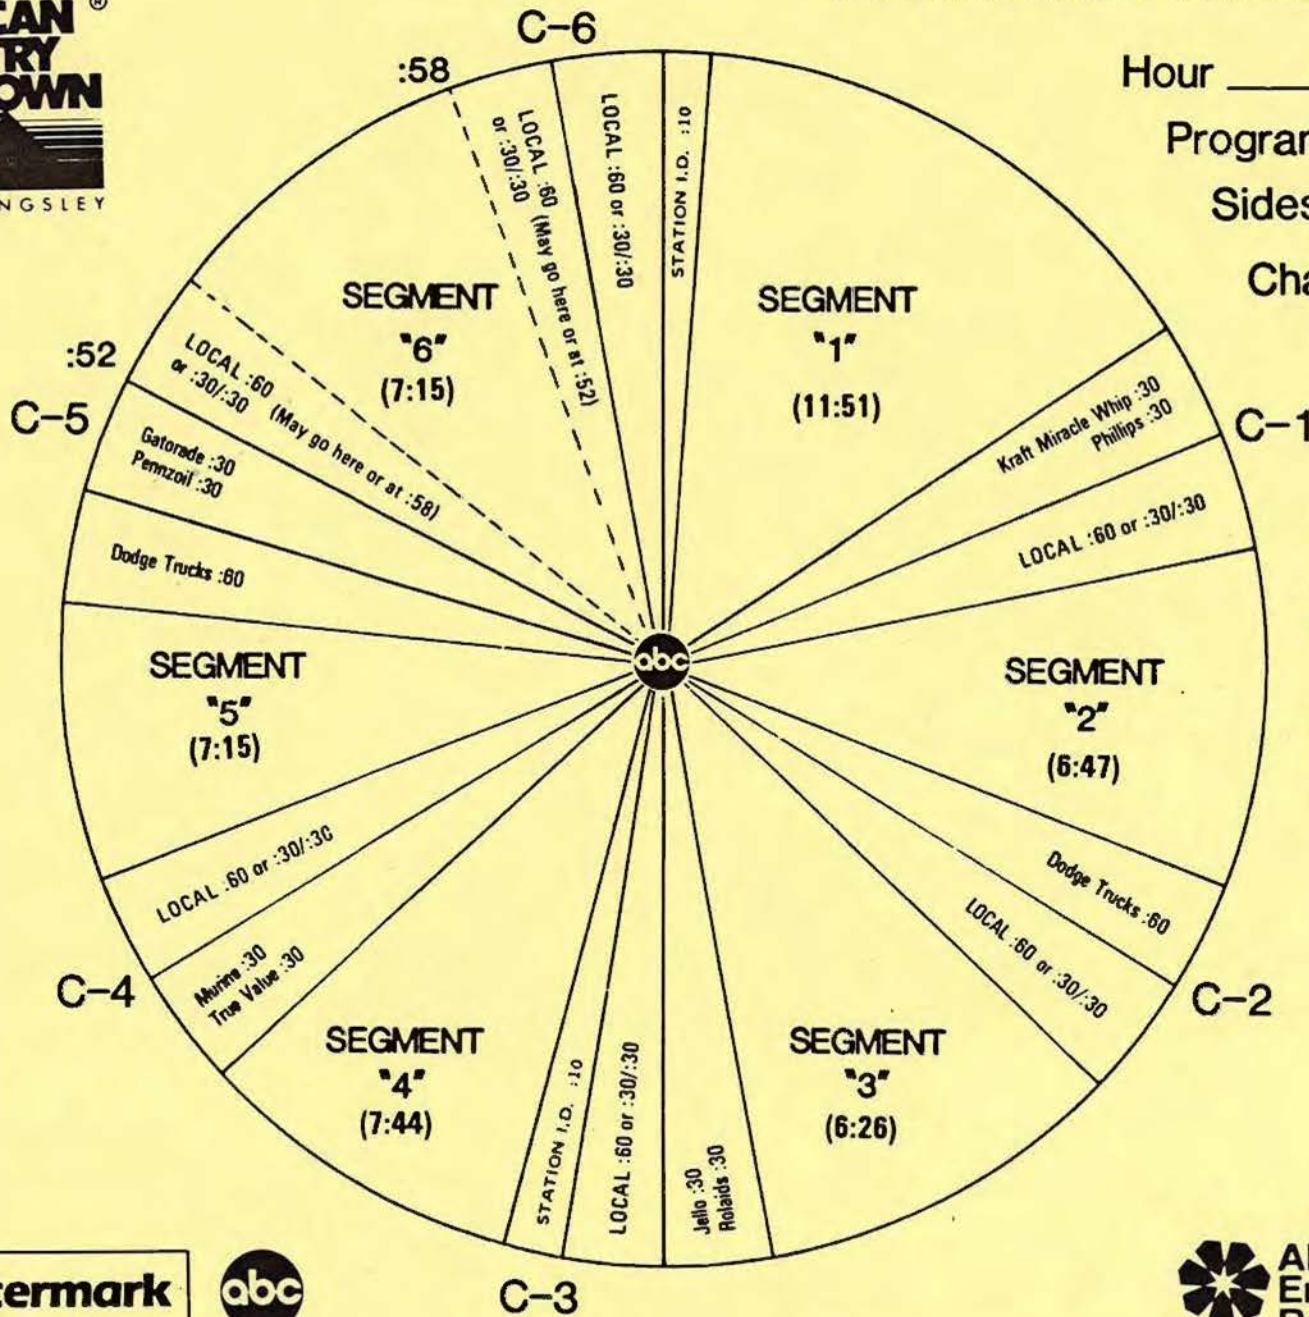

FORMAT AND COMMERCIAL CLOCK

Hour 2

Program #843-5

Sides 2A and 2B

Chart Date 8/4/84

Local minutes available 6

Network minutes used 6