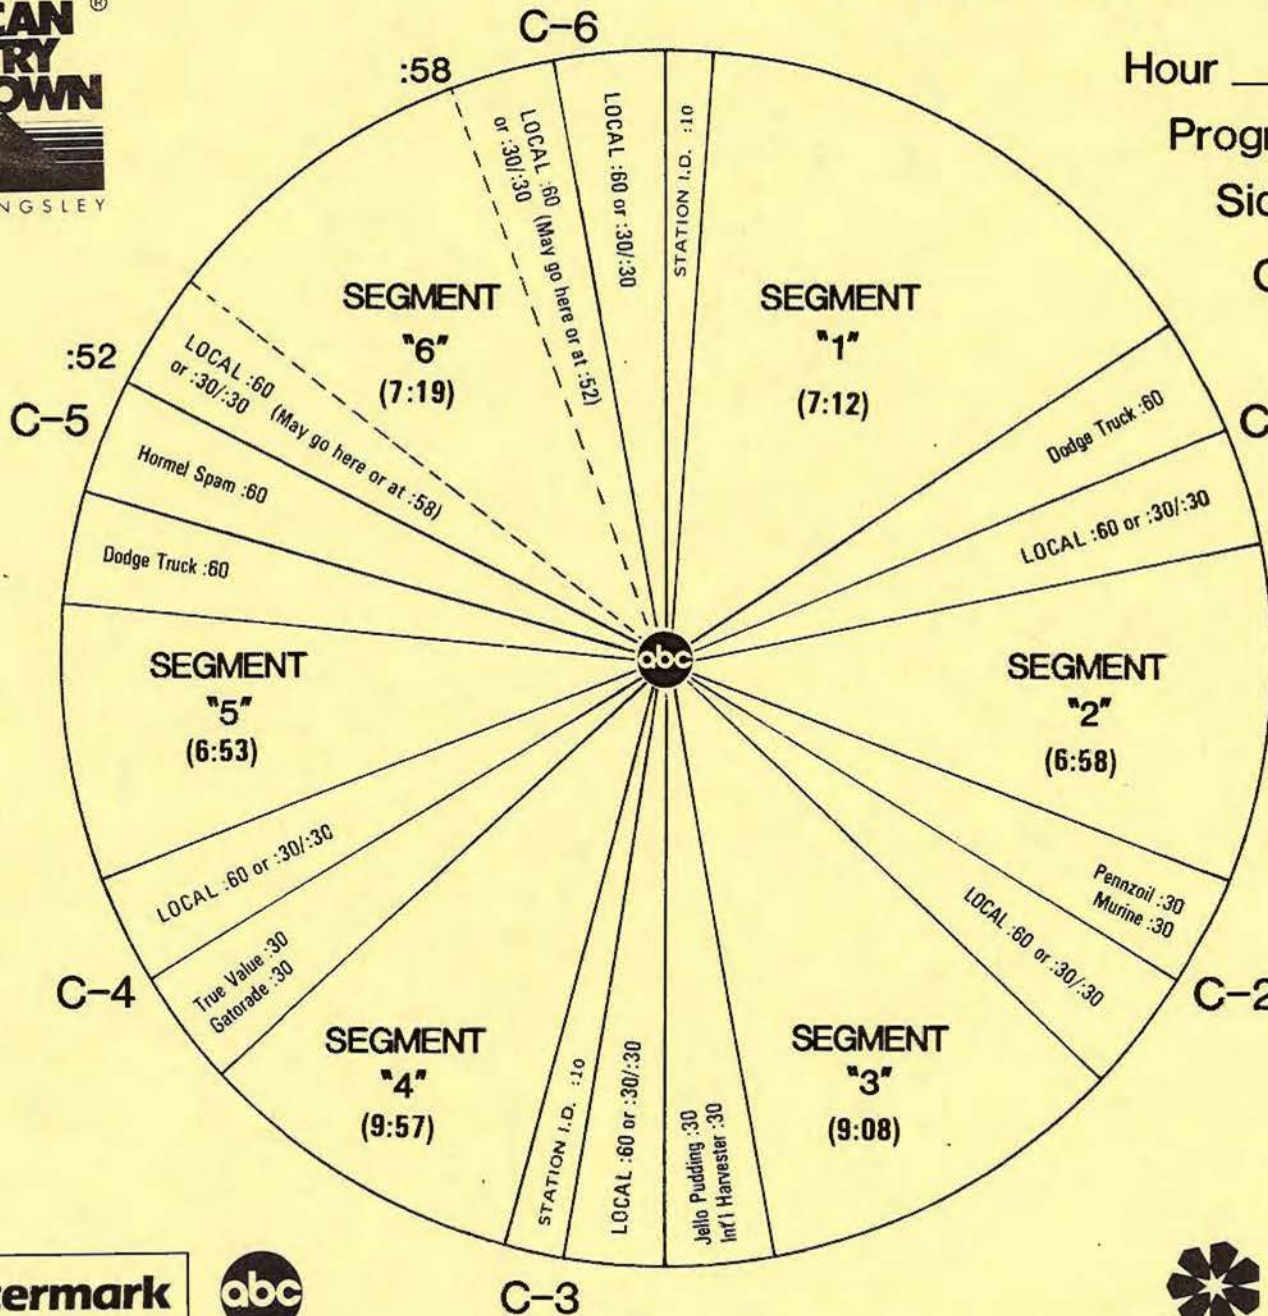

SCHEDULED START TIME	ACTUAL TIME	ELEMENT	RUNNING TIME
29:28		LOGO: AMERICAN COUNTRY COUNTDOWN #34. LITTLE BY LITTLE (B) Gene Watson #33. SHOT IN THE DARK (B) Leon Everette #32. UNCLE PENN (B) Ricky Skaggs  LOGO: MY KIND OF COUNTRY, MY KIND OF MUSIC	09:57
39:25		C-4 NETWORK SPOT: Gatorade/True Value (OUT CUE) Voice out cold with... "...stores and homecenters."	30/30
40:25		LOCAL INSERT:	:60
41:25		LOGO: AMERICAN COUNTRY COUNTDOWN  #31. FOREVER YOU (B) Whites #30. GOD BLESS THE USA (B) Lee Greenwood  LOGO: MY KIND OF COUNTRY, MY KIND OF MUSIC	06:53
48:18		C-5 NETWORK SPOT: Dodge Truck/Hormel Spam (OUT CUE) Voice out cold with... "...embarrassed...delicious."	60/60
50:18		LOGO: AMERICAN COUNTRY COUNTDOWN  #29. TO ME (A) Mandrell & Greenwood #28. EVERYDAY (A/B) Oak Ridge Boys	07:19
57:29		THEME UP AND UNDER WITH TALK UNIT ENDING AT: 57:37 THEME TO: 57:50	
57:50		C-6  LOCAL INSERT:	2:00
59:50		STATION I. D.:	:10

# FORMAT AND COMMERCIAL CLOCK

Hour 1

Program #843-6

Sides 1A and 1B

Chart Date 8/11/84

Local minutes available 6

Network minutes used 6

ABC Watermark

# FORMAT AND COMMERCIAL CLOCK

Hour 2

Program #843-6

Sides 2A and 2B

Chart Date 8/11/84

Local minutes available 6

Network minutes used 6

ABC Watermark

# FORMAT AND COMMERCIAL CLOCK

Hour 3

Program #843-6

Sides 3A and 3B

Chart Date 8/11/84

Local minutes available 6

Network minutes used 6

ABC Watermark