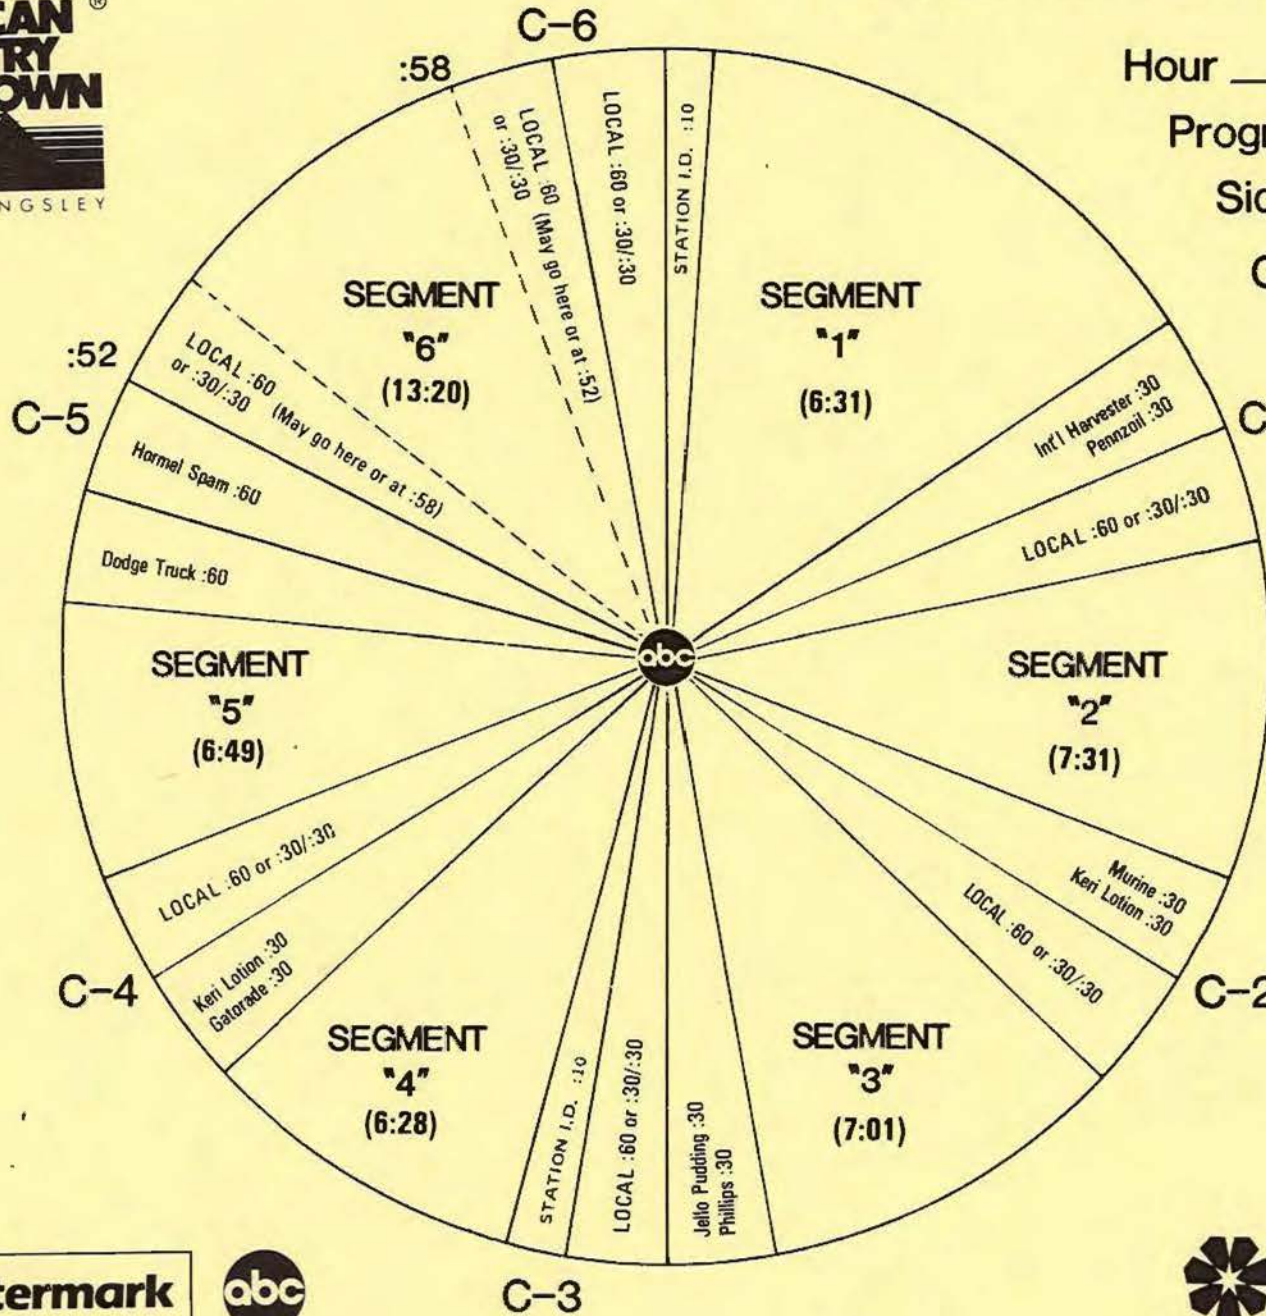

# FORMAT AND COMMERCIAL CLOCK

Hour 2

Program #843-6

Sides 2A and 2B

Chart Date 8/11/84

Local minutes available 6

Network minutes used 6

ABC Watermark

SCHEDULED START TIME	ACTUAL TIME	ELEMENT	RUNNING TIME
27:13		LOGO: AMERICAN COUNTRY COUNTDOWN  #7. TENNESSEE HOMESICK BLUES (B) Dolly Parton #6. FORGET ABOUT ME (B/A) Bellamy Brothers  LOGO: MY KIND OF COUNTRY, MY KIND OF MUSIC	06:28
33:41		<b>C-4</b> NETWORK SPOT: Gatorade/Keri Lotion (OUT CUE) Voice out cold with... "...for summer skin."	30/30
34:41		LOCAL INSERT:	:60
35:41		LOGO: AMERICAN COUNTRY COUNTDOWN  #5. LET'S FALL TO PIECES TOGETHER (B/A) George Strait #4. SOMEWHERE DOWN THE LINE (B/A) T.G. Sheppard  LOGO: MY KIND OF COUNTRY, MY KIND OF MUSIC	06:49
42:30		<b>C-5</b> NETWORK SPOT: Dodge Truck/Hormel Spam (OUT CUE) Voice out cold with... "...back for thirds."	60/60
44:30		LOGO: AMERICAN COUNTRY COUNTDOWN #3. LONG HARD ROAD (A) Nitty Gritty Dirt Band #2. STILL LOSING YOU (A) Ronnie Milsap #1. THAT'S THE THING ABOUT LOVE (A) Don Williams  CLOSE BILLBOARD: "AMERICAN COUNTRY COUNTDOWN HAS BEEN BROUGHT TO YOU IN PART BY HORMEL SPAM, A GREAT TASTING BLEND OF PORK	13:20
57:03		SHOULDER AND HAM, TRY IT, <b>C-6</b> YOU MIGHT LIKE IT." THEME UP AND UNDER WITH TALK UNIT ENDING AT: 57:50 THEME TO: 57:50 LOCAL INSERT:	2:00
59:50		STATION I. D.:	:10

# FORMAT AND COMMERCIAL CLOCK

Hour 3

Program #843-6

Sides 3A and 3B

Chart Date 8/11/84

Local minutes available 6

Network minutes used 6

ABC Watermark