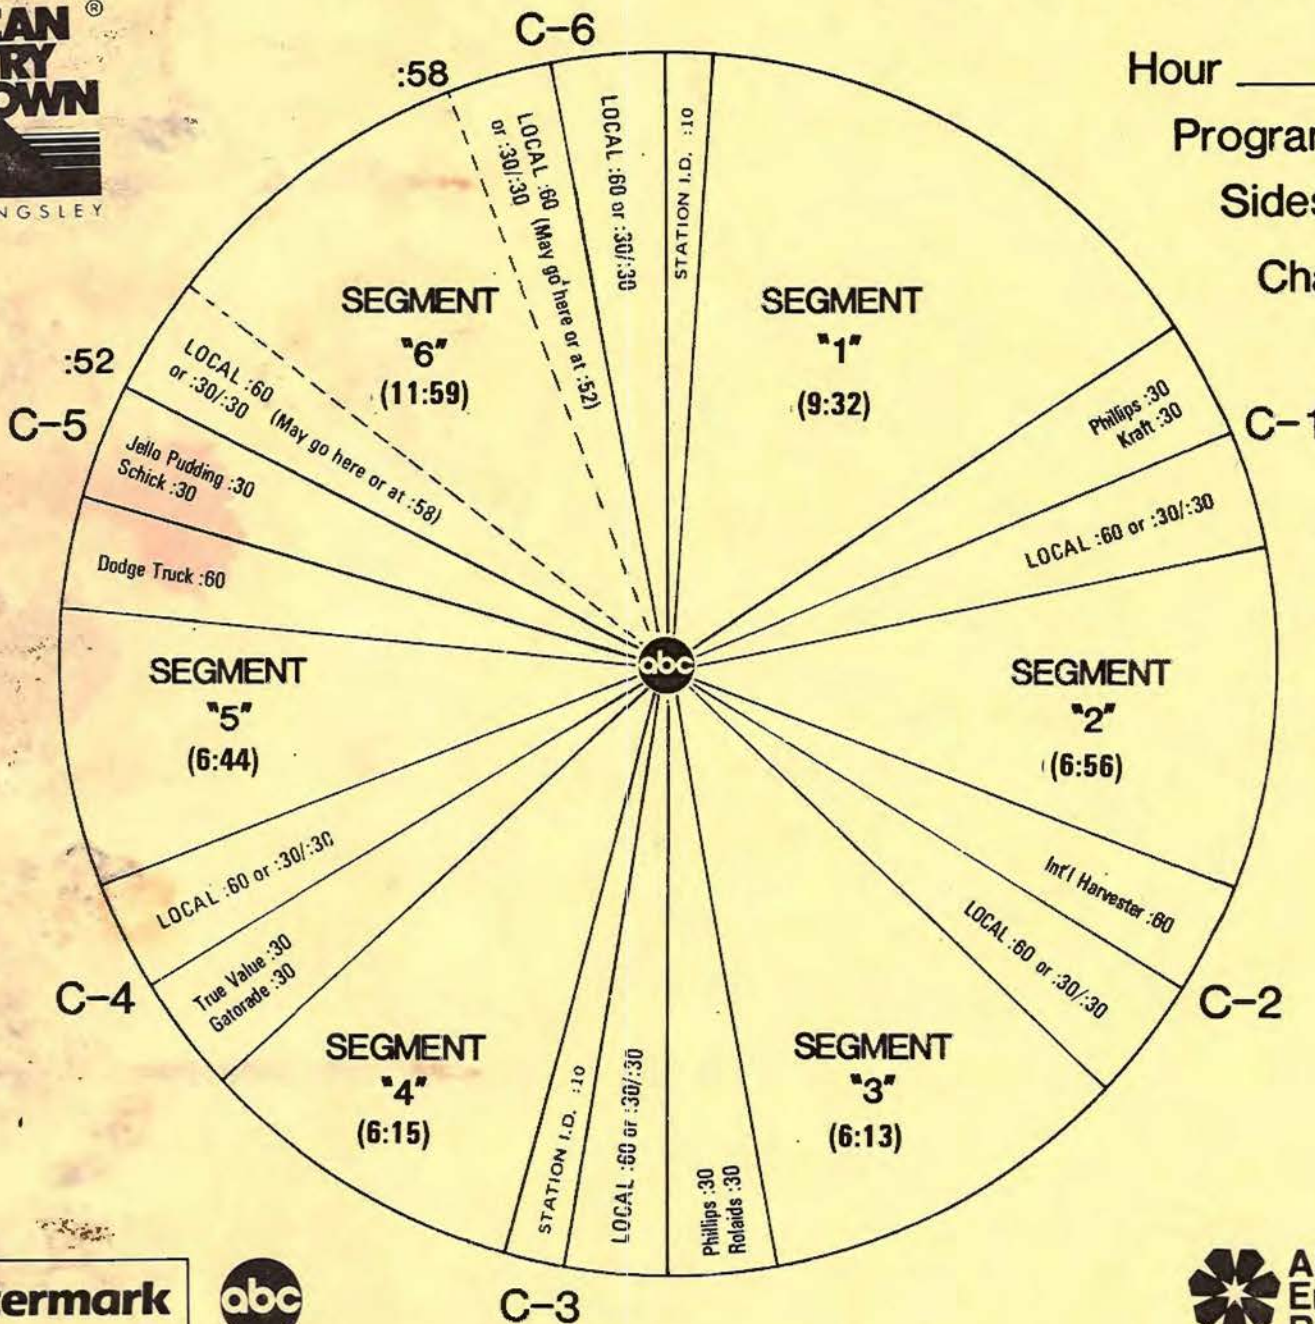

# FORMAT AND COMMERCIAL CLOCK

Hour 3

Program #843-9

Sides 3A and 3B

Chart Date 9/1/84

Local minutes available 6

Network minutes used 6

ABC Watermark