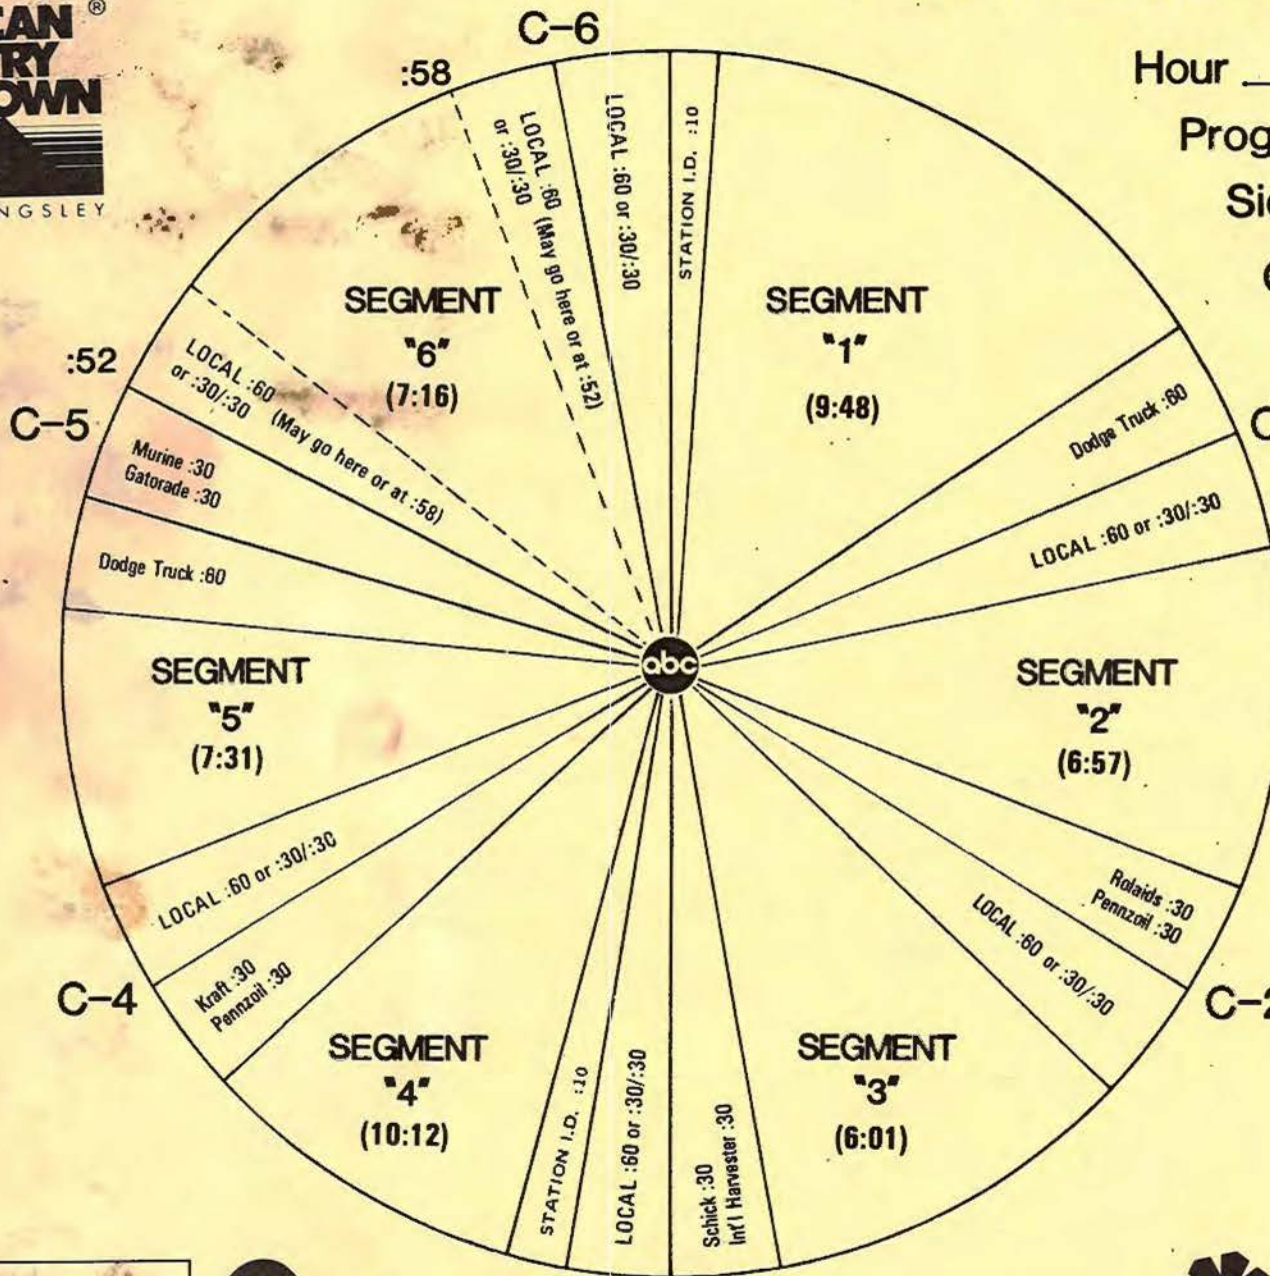

SCHEDULED START TIME	ACTUAL TIME	ELEMENT	RUNNING TIME
28:46		LOGO: AMERICAN COUNTRY COUNTDOWN #33 TONIGHT I'M HERE WITH SOMEONE ELSE (A) Karen Brooks #32 CITY OF NEW ORLEANS (A) Willie Nelson  LOGO: MY KIND OF COUNTRY, MY KIND OF MUSIC	10:12
38:58		NETWORK SPOT: Pennzoil/Kraft (OUT CUE) Voice out cold with... "...nothing at all". C-4	30/30
39:58		LOCAL INSERT:	60
40:48		LOGO: AMERICAN COUNTRY COUNTDOWN #31 (YOU BRING OUT) THE WILD SIDE OF ME (B) Dan Seals #30 STILL LOSING YOU (A) Ronnie Milsap  LOGO: MY KIND OF COUNTRY, MY KIND OF MUSIC	
48:29		NETWORK SPOT: Dodge Truck/Gatorade/Murine (OUT CUE) Voice out cold with... "...use as directed." C-5	60/30/ 30
50:29		LOGO: AMERICAN COUNTRY COUNTDOWN #29 DREAM ON TEXAS LADIES (B) Rex Allen Jr. #28 SECOND HAND HEART (B) Gary Morris	
57:35		THEME UP AND UNDER WITH TALK UNIT ENDING AT: 57:45 THEME TO: 57:50	
57:50		LOCAL INSERT:	2:00
59:50		STATION I. D.:	10

# FORMAT AND COMMERCIAL CLOCK

Hour 1

Program #843-9

Sides 1A and 1B

Chart Date 9/1/84

Local minutes available 6

Network minutes used 6

ABC Watermark