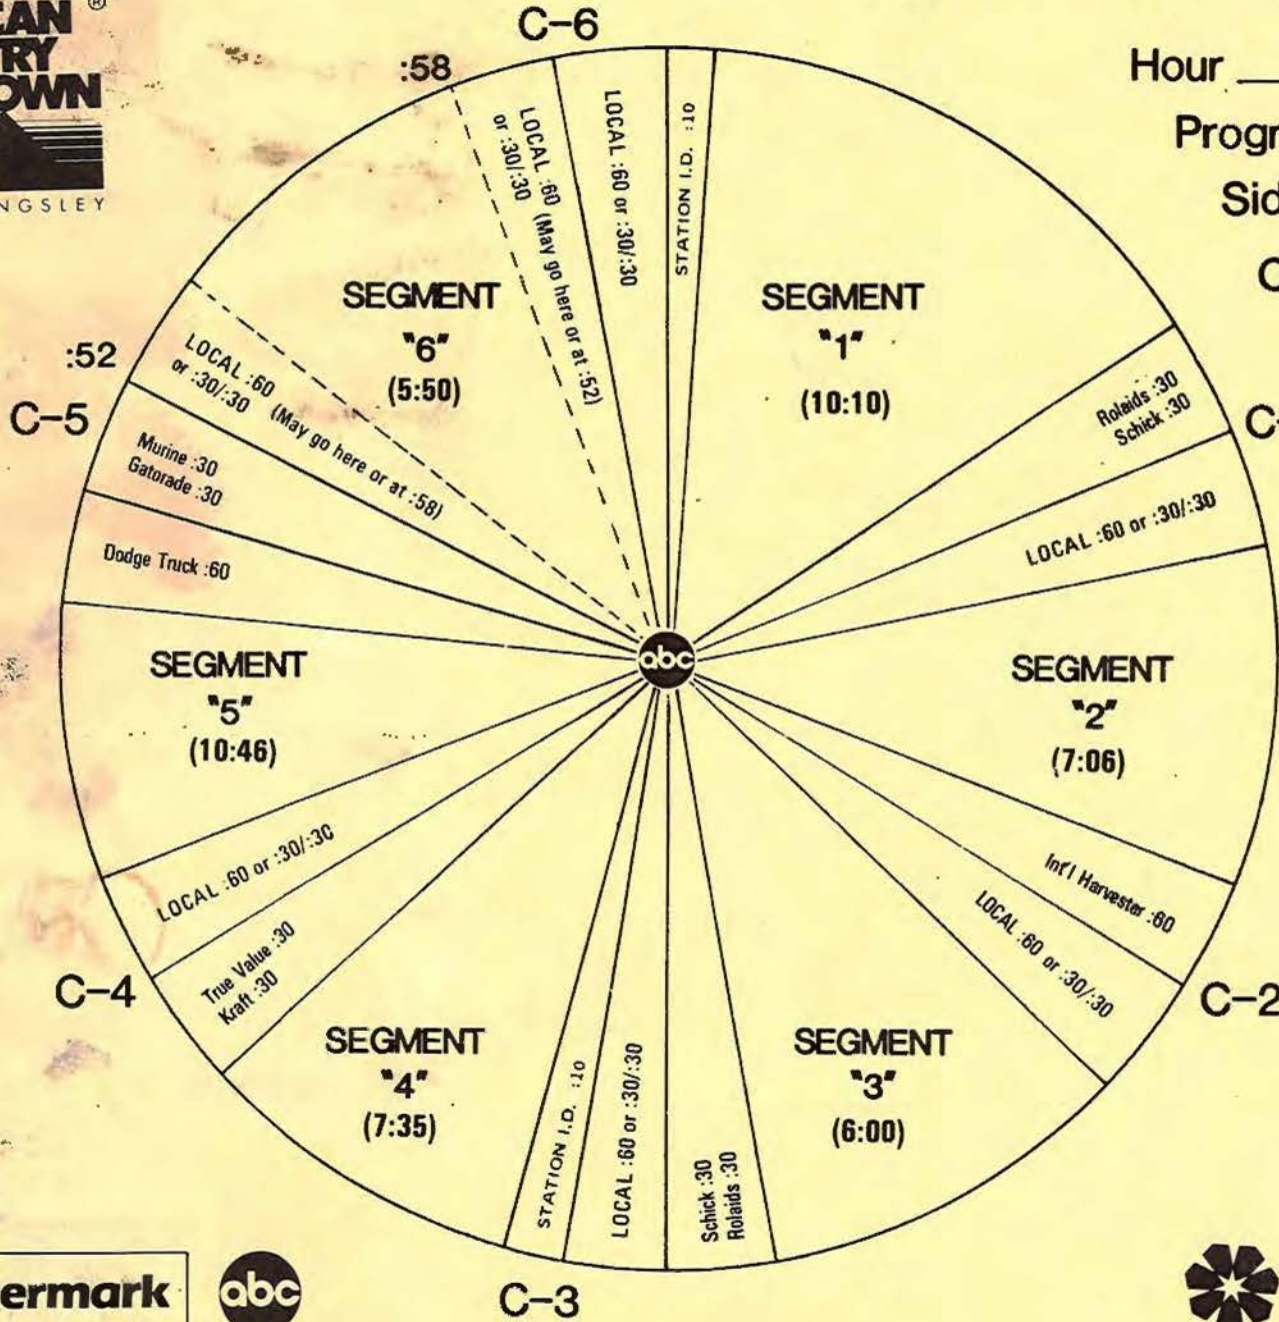

# FORMAT AND COMMERCIAL CLOCK

Hour 2

Program #843-9

Sides 2A and 2B

Chart Date 9/1/84

Local minutes available 6

Network minutes used 6

ABC Watermark

SCHEDULED START TIME	ACTUAL TIME	ELEMENT	RUNNING TIME
00:00		THEME AND OPENING OF PART III #14 THE RIGHT STUFF (A/B) Charly McClain & Mickey Gilley #13 EVERYDAY (A/B) Oak Ridge Boys #12 EVENING STAR (B) Kenny Rogers  LOGO: MY KIND OF COUNTRY, MY KIND OF MUSIC	9:32
9:32		<b>C-1</b> <b>NETWORK SPOT:</b> Phillips/Kraft (OUT CUE) Voice out cold with... "...the boiled chicken."	30/30
10:32		<b>LOCAL INSERT:</b>	60
11:32		LOGO: AMERICAN COUNTRY COUNTDOWN #11 FAITHLESS LOVE (A) Glen Campbell #10 THE POWER OF LOVE (A) Charley Pride  LOGO: MY KIND OF COUNTRY, MY KIND OF MUSIC	6:56
18:28		<b>C-2</b> <b>NETWORK SPOT:</b> International Harvester (OUT CUE) Jingle ends cold after... "...commitment is forever."	60
19:28		<b>LOCAL INSERT:</b>	60
20:28		LOGO: AMERICAN COUNTRY COUNTDOWN #9 I GOT A MILLION OF 'EM (B/A) Ronnie McDowell #8 TURNING AWAY (B) Crystal Gayle  LOGO: MY KIND OF COUNTRY, MY KIND OF MUSIC	6:13
26:41		<b>C-3</b> <b>NETWORK SPOT:</b> Roloids/Phillips (OUT CUE) Voice out cold with... "...the performance company."	30/30
27:41		<b>LOCAL INSERT:</b>	60
28:41		<b>STATION I. D.:</b>	10