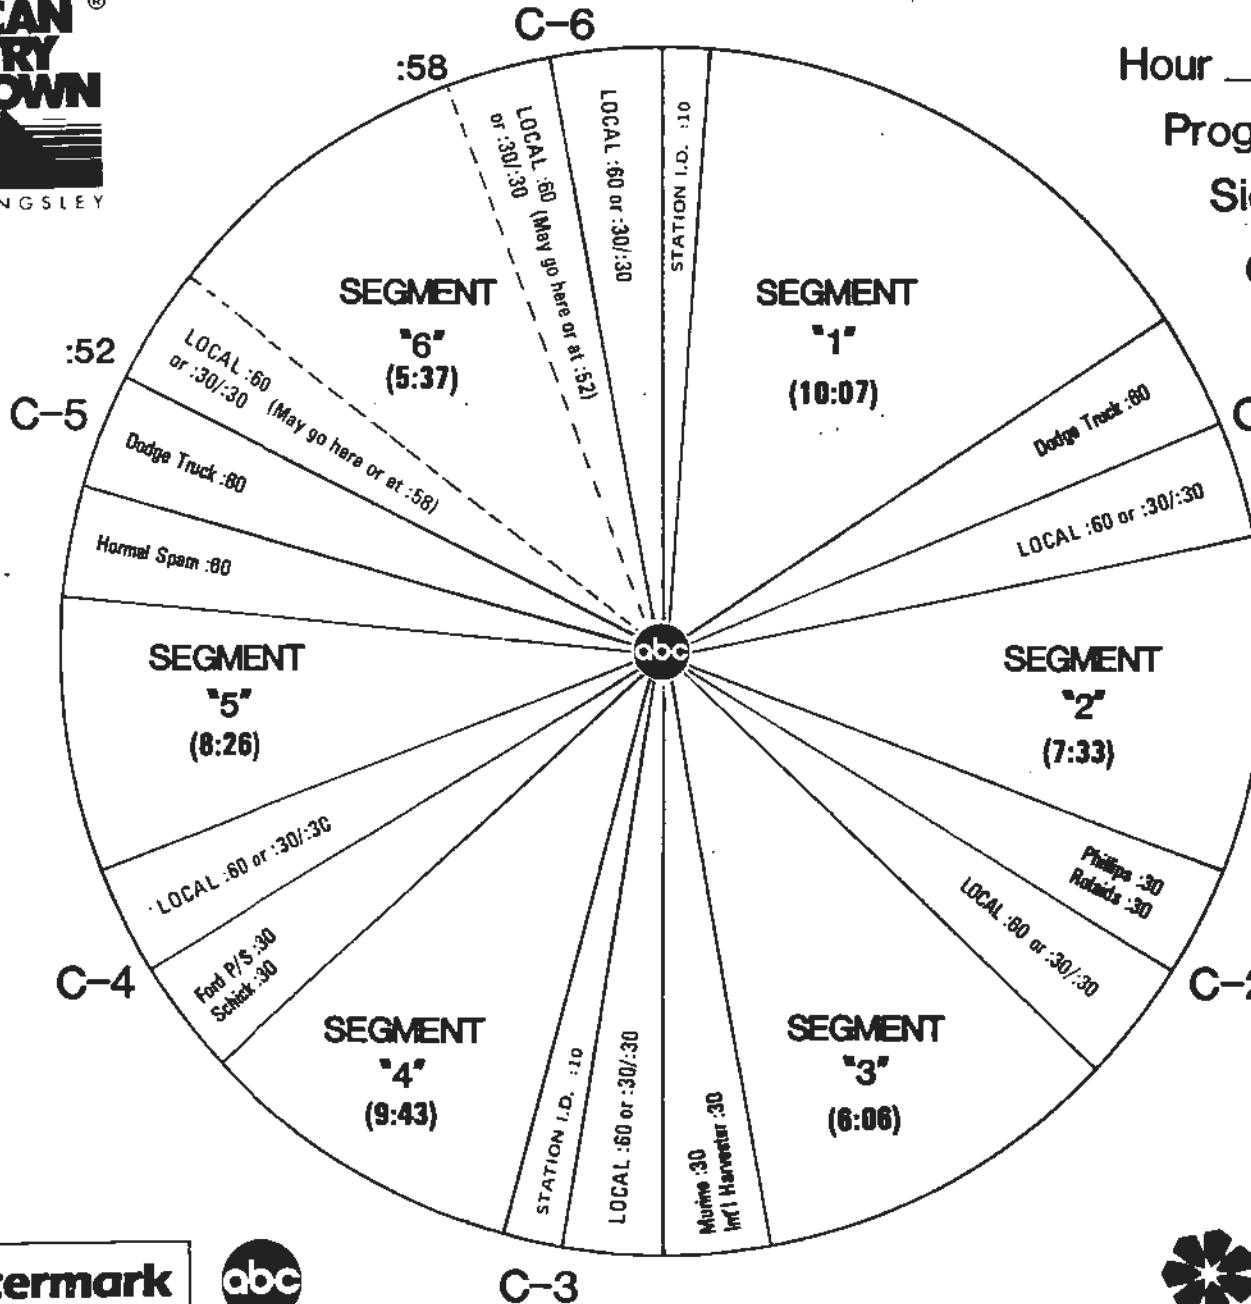

SCHEDULED START TIME	ACTUAL TIME	ELEMENT	RUNNING TIME
29:56		LOGO: AMERICAN COUNTRY COUNTDOWN #33 ATTITUDE ADJUSTMENT (B) Hank Williams Jr. #32 WOMAN YOUR LOVE (A) Moe Bandy #31 LONG HARD ROAD (A) Nitty Gritty Dirt Band LOGO: MY KIND OF COUNTRY, MY KIND OF MUSIC	09:43
39:39		NETWORK SPOT: Schick/Ford Parts & Service (OUT CUE) Voice out cold with... "...exceeds the need."	30/30
40:39		LOCAL INSERT:	:60
41:39		LOGO: AMERICAN COUNTRY COUNTDOWN #30 TONIGHT I'M HERE WITH SOMEONE ELSE (A) Karen Brooks #29 GIVE ME ONE MORE CHANCE (B) Exile LOGO: MY KIND OF COUNTRY, MY KIND OF MUSIC	08:26
50:05		NETWORK SPOT: Hormel Spam/Dodge Trucks (OUT CUE) Jingle ends cold with... "...are ram tough."	60/60
52:05		LOGO: AMERICAN COUNTRY COUNTDOWN #28 I'VE BEEN AROUND ENOUGH TO KNOW (B) John Schneider #27 (YOU BRING OUT) THE WILD SIDE OF ME (B) Dan Seals	05:37
57:35		THEME UP AND UNDER WITH TALK UNIT ENDING AT: 57:42 THEME TO: 57:50	
57:50		LOCAL INSERT:	2:00
59:50		STATION I. D.:	10

FORMAT AND COMMERCIAL CLOCK

Hour 1

Program #843-10

Sides 1A and 1B

Chart Date 9/8/84

Local minutes available 6

Network minutes used 6

ABC Watermark

FORMAT AND COMMERCIAL CLOCK

Hour 2

Program #843-10

Sides 2A and 2B

Chart Date 9/8/84

Local minutes available 6

Network minutes used 6

ABC Watermark

FORMAT AND COMMERCIAL CLOCK

Hour 3
 Program #843-10
 Sides 3A and 3B
 Chart Date 9/8/84

Local minutes available 6
 Network minutes used 6

ABC Watermark