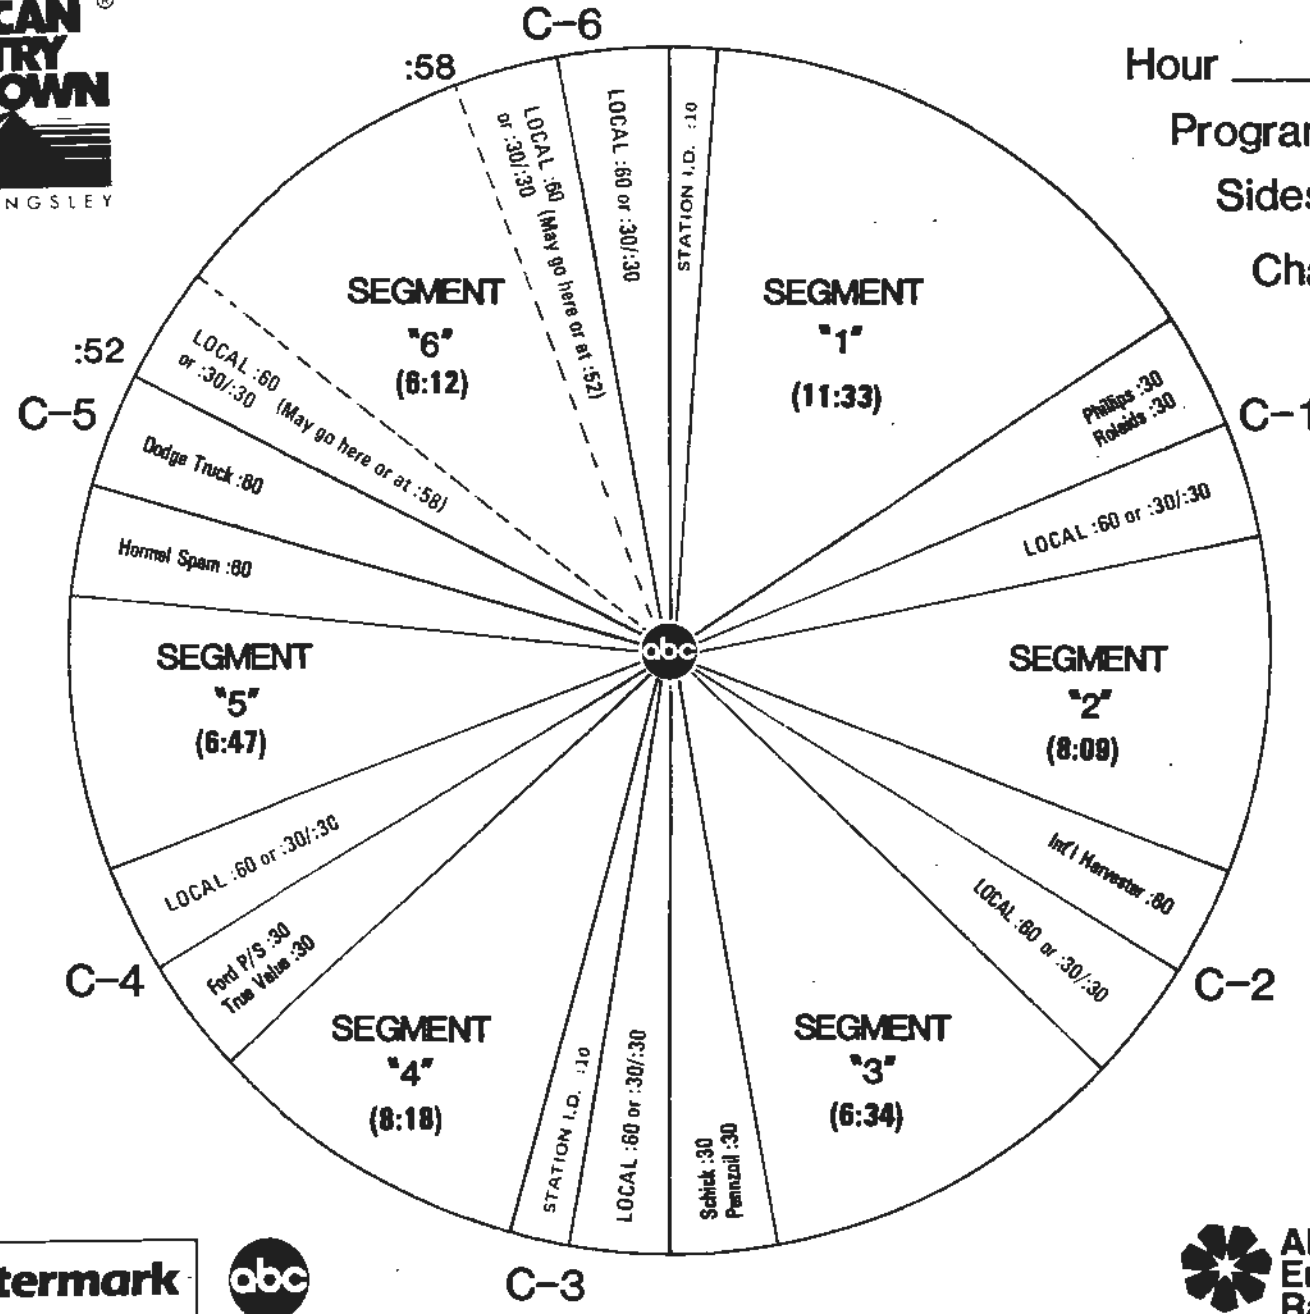

FORMAT AND COMMERCIAL CLOCK

Hour 2

Program #843-10

Sides 2A and 2B

Chart Date 9/8/84

Local minutes available 6

Network minutes used 6

ABC Watermark

SCHEDULED START TIME	ACTUAL TIME	ELEMENT	RUNNING TIME
00:00		THEME & OPENING OF PART III #13 TO ME (A) Barbara Mandrell & Lee Greenwood #12 UNCLE PEN (B) Ricky Skaggs LOGO: MY KIND OF COUNTRY, MY KIND OF MUSIC	07:12
07:12		NETWORK SPOT: Pennzoil/Roloids C-1 (OUT CUE) Voice out cold with... "...100% relief."	30/30
08:12		LOCAL INSERT:	:60
09:12		LOGO: AMERICAN COUNTRY COUNTDOWN #11 EVENING STAR (B) Kenny Rogers #10 FAITHLESS LOVE (A) Glen Campbell LOGO: MY KIND OF COUNTRY, MY KIND OF MUSIC	07:29
16:41		NETWORK SPOT: International Harvester/Schick C-2 (OUT CUE) Jingle ends cold with... "...beats them both."	30/30
17:41		LOCAL INSERT:	:60
18:41		LOGO: AMERICAN COUNTRY COUNTDOWN #9 EVERYDAY (A/B) Oak Ridge Boys #8 I GOT A MILLION OF 'EM (B/A) Ronnie McDowell LOGO: MY KIND OF COUNTRY, MY KIND OF MUSIC	07:50
26:31		NETWORK SPOT: Roloids/True Value C-3 (OUT CUE) Voice out cold with... "...in stores & home centers."	30/30
27:31		LOCAL INSERT:	:60
28:31		STATION I. D.:	:10

FORMAT AND COMMERCIAL CLOCK

Hour 3
 Program #843-10
 Sides 3A and 3B
 Chart Date 9/8/84

Local minutes available 6
 Network minutes used 6

ABC Watermark