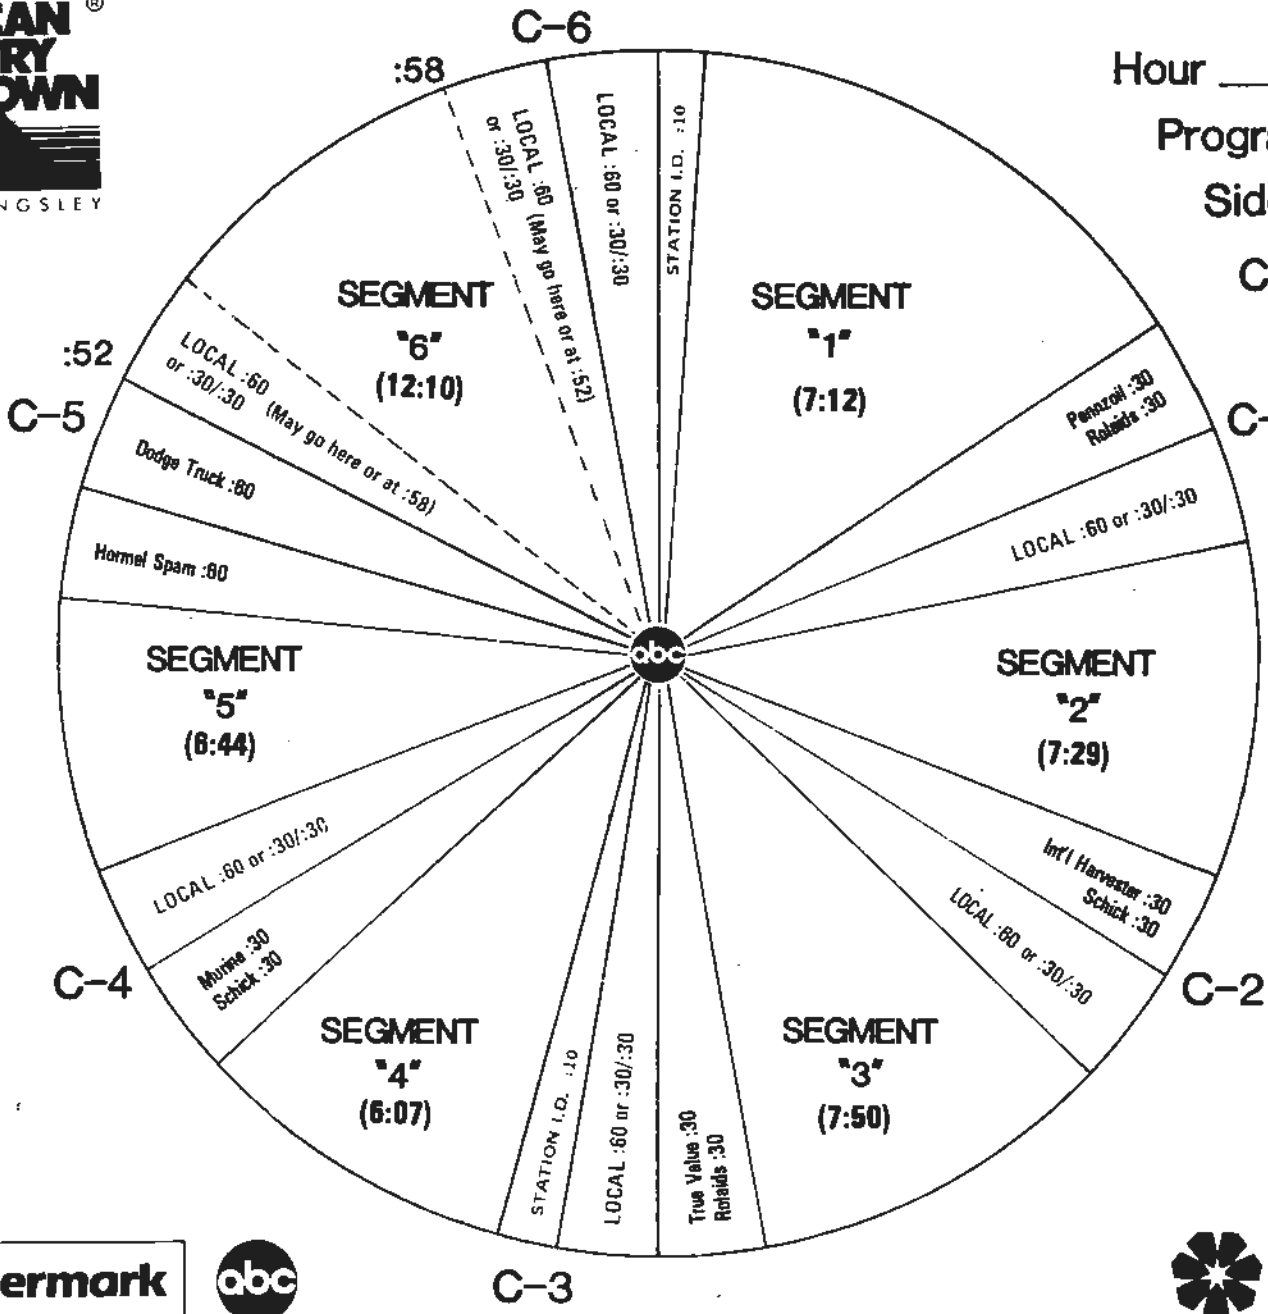

FORMAT AND COMMERCIAL CLOCK

Hour 2

Program #843-10

Sides 2A and 2B

Chart Date 9/8/84

Local minutes available 6

Network minutes used 6

ABC Watermark

SCHEDULED START TIME	ACTUAL TIME	ELEMENT	RUNNING TIME
00:00		THEME & OPENING OF PART III #13 TO ME (A) Barbara Mandrell & Lee Greenwood #12 UNCLE PEN (B) Ricky Skaggs LOGO: MY KIND OF COUNTRY, MY KIND OF MUSIC	07:12
07:12		NETWORK SPOT: Pennzoil/Roloids C-1 (OUT CUE) Voice out cold with... "...100% relief."	30/30
08:12		LOCAL INSERT:	:60
09:12		LOGO: AMERICAN COUNTRY COUNTDOWN #11 EVENING STAR (B) Kenny Rogers #10 FAITHLESS LOVE (A) Glen Campbell LOGO: MY KIND OF COUNTRY, MY KIND OF MUSIC	07:29
16:41		NETWORK SPOT: International Harvester/Schick C-2 (OUT CUE) Jingle ends cold with... "...beats them both."	30/30
17:41		LOCAL INSERT:	:60
18:41		LOGO: AMERICAN COUNTRY COUNTDOWN #9 EVERYDAY (A/B) Oak Ridge Boys #8 I GOT A MILLION OF 'EM (B/A) Ronnie McDowell LOGO: MY KIND OF COUNTRY, MY KIND OF MUSIC	07:50
26:31		NETWORK SPOT: Roloids/True Value C-3 (OUT CUE) Voice out cold with... "...in stores & home centers."	30/30
27:31		LOCAL INSERT:	:60
28:31		STATION I. D.:	:10

FORMAT AND COMMERCIAL CLOCK

Hour 3
 Program #843-10
 Sides 3A and 3B
 Chart Date 9/8/84

Local minutes available 6
 Network minutes used 6

ABC Watermark