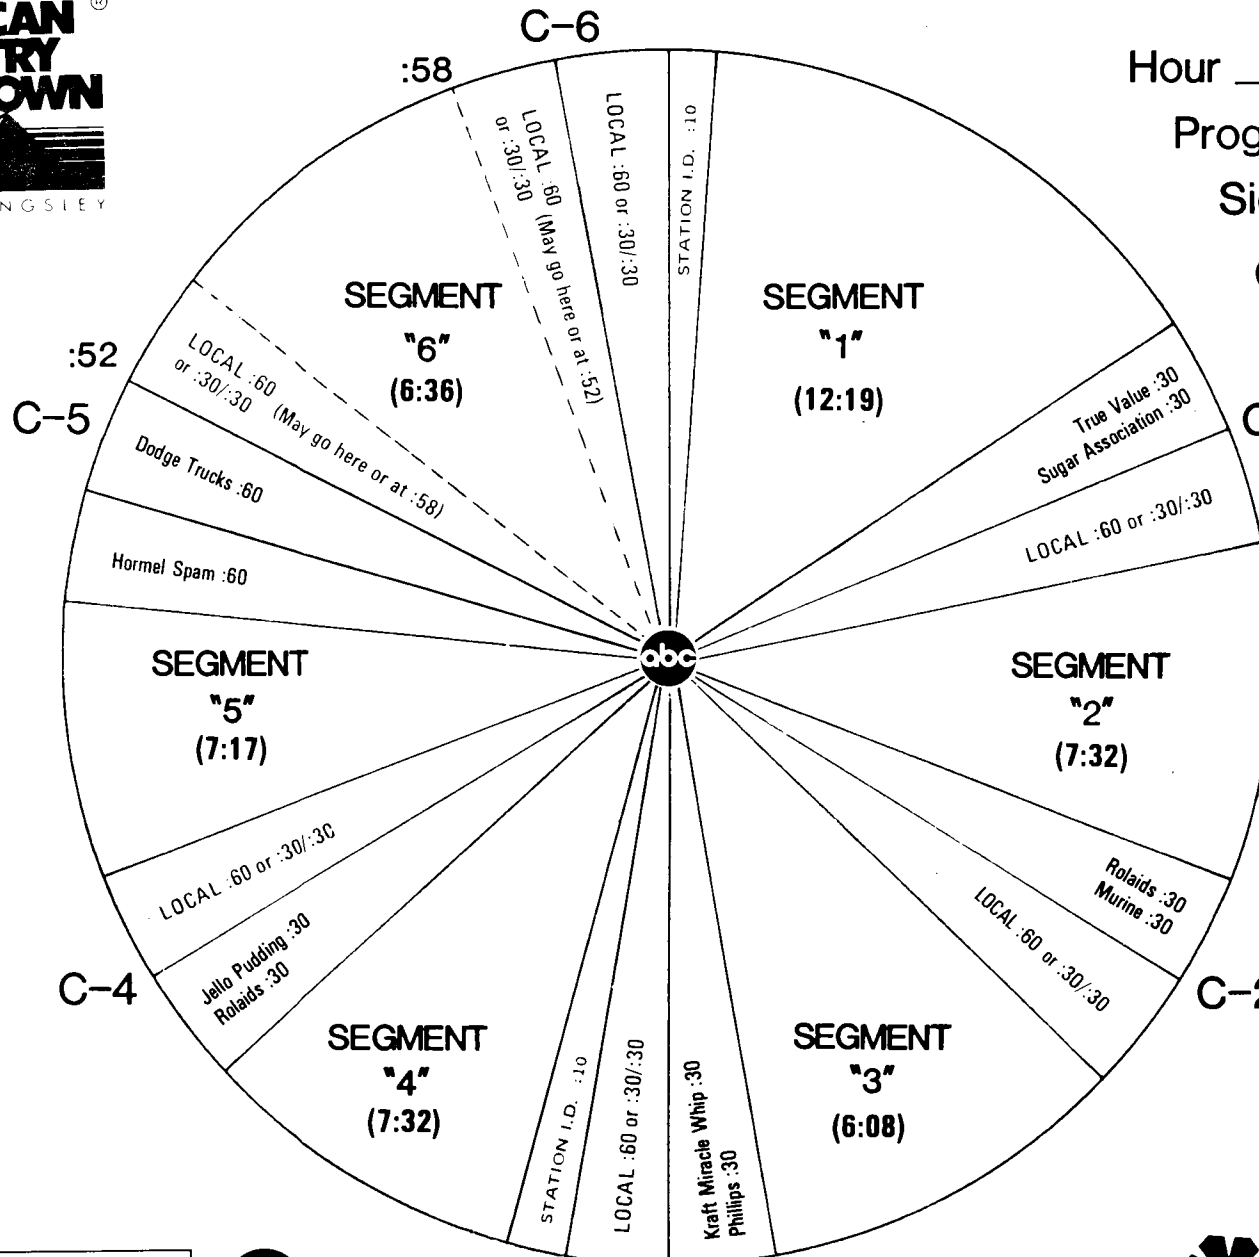

FORMAT AND COMMERCIAL CLOCK

Hour 2

Program #843-11

Sides 2A and 2B

Chart Date 9/15/84

Local minutes available 6

Network minutes used 6

ABC Watermark

FORMAT AND COMMERCIAL CLOCK

Hour 3

Program #843-11

Sides 3A and 3B

Chart Date 9/15/84

Local minutes available 6

Network minutes used 6

ABC Watermark