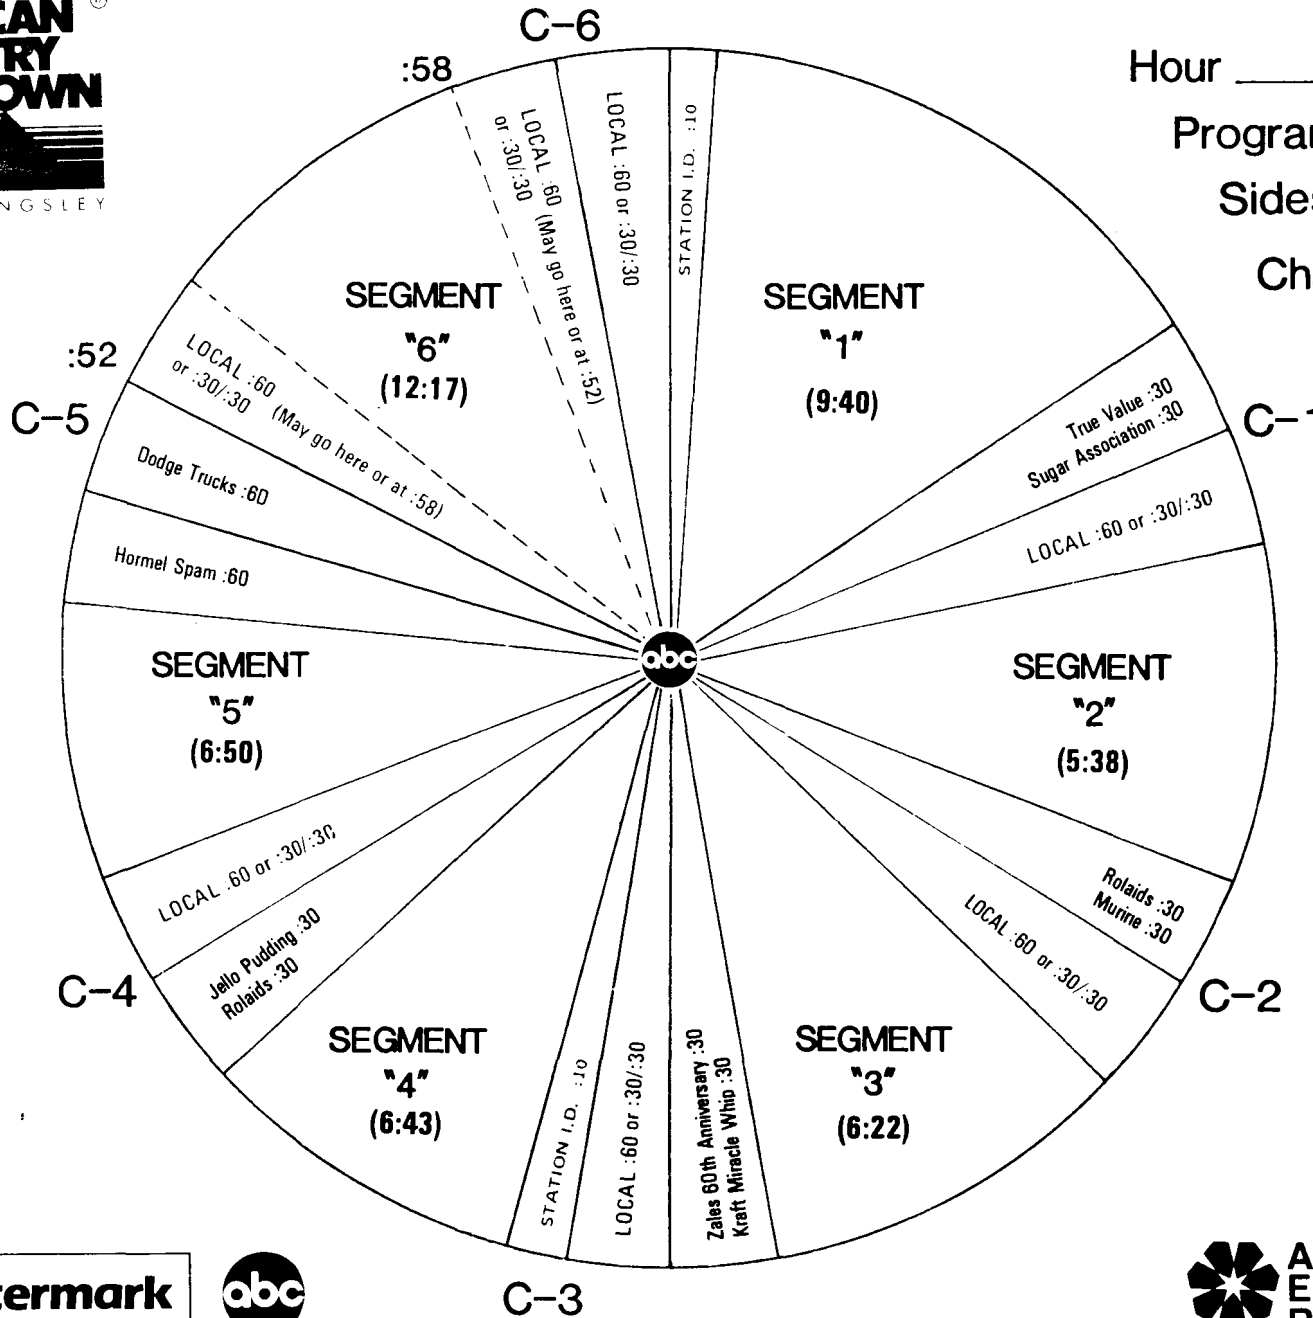

FORMAT AND COMMERCIAL CLOCK

Hour 1

Program #843-11

Sides 1A and 1B

Chart Date 9/15/84

Local minutes available 7

Network minutes used 6

ABC Watermark

FORMAT AND COMMERCIAL CLOCK

Hour 2

Program #843-11

Sides 2A and 2B

Chart Date 9/15/84

Local minutes available 6

Network minutes used 6

ABC Watermark

| SCHEDULED START TIME | ACTUAL TIME | ELEMENT | RUNNING TIME |
|----------------------|-------------|---|--------------|
| 27:50 | | LOGO: AMERICAN COUNTRY COUNTDOWN #7 UNCLE PEN (B) Ricky Skaggs #6 EVERYDAY (A/B) Oak Ridge Boys LOGO: MY KIND OF COUNTRY, MY KIND OF MUSIC | 06:43 |
| 34:33 | | <p style="text-align: center;">C-4</p> NETWORK SPOT: Roloids/Jello Pudding (OUT CUE) Voice out cold with... "...on your table." | 30/30 |
| 35:33 | | LOCAL INSERT: | :60 |
| 36:33 | | LOGO: AMERICAN COUNTRY COUNTDOWN #5 WAY BACK (B) John Conlee #4 TURNING AWAY (B) Crystal Gayle LOGO: MY KIND OF COUNTRY, MY KIND OF MUSIC | 06:50 |
| 43:23 | | <p style="text-align: center;">C-5</p> NETWORK SPOT: Hormel Spam/Dodge Trucks (OUT CUE) Jingle ends cold with... "...are ram tough." | 60/60 |
| 45:23 | | LOGO: AMERICAN COUNTRY COUNTDOWN #3 ONLY A LONELY HEART KNOWS (B) Barbara Mandrell #2 LET'S CHASE EACH OTHER AROUND THE ROOM (B) Merle Haggard #1 YOU'RE GETTIN TO ME AGAIN (A) Jim Glaser CLOSING BILLBOARD: "AMERICAN COUNTRY COUNTDOWN HAS BEEN BROUGHT TO YOU IN PART BY HORMEL SPAM, A GREAT TASTING BLEND OF PORK SHOULDER AND HAM. IT JUST MIGHT SURPRISE YOU. | 12:17 |
| 56:55 | | <p style="text-align: center;">C-6</p> THEME UP AND UNDER WITH TALK UNIT ENDING AT: 57:40 THEME TO: 57:50 LOCAL INSERT: | 2:00 |
| 59:50 | | STATION I. D.: | 10 |

FORMAT AND COMMERCIAL CLOCK

Hour 3

Program #843-11

Sides 3A and 3B

Chart Date 9/15/84

Local minutes available 6

Network minutes used 6

ABC Watermark