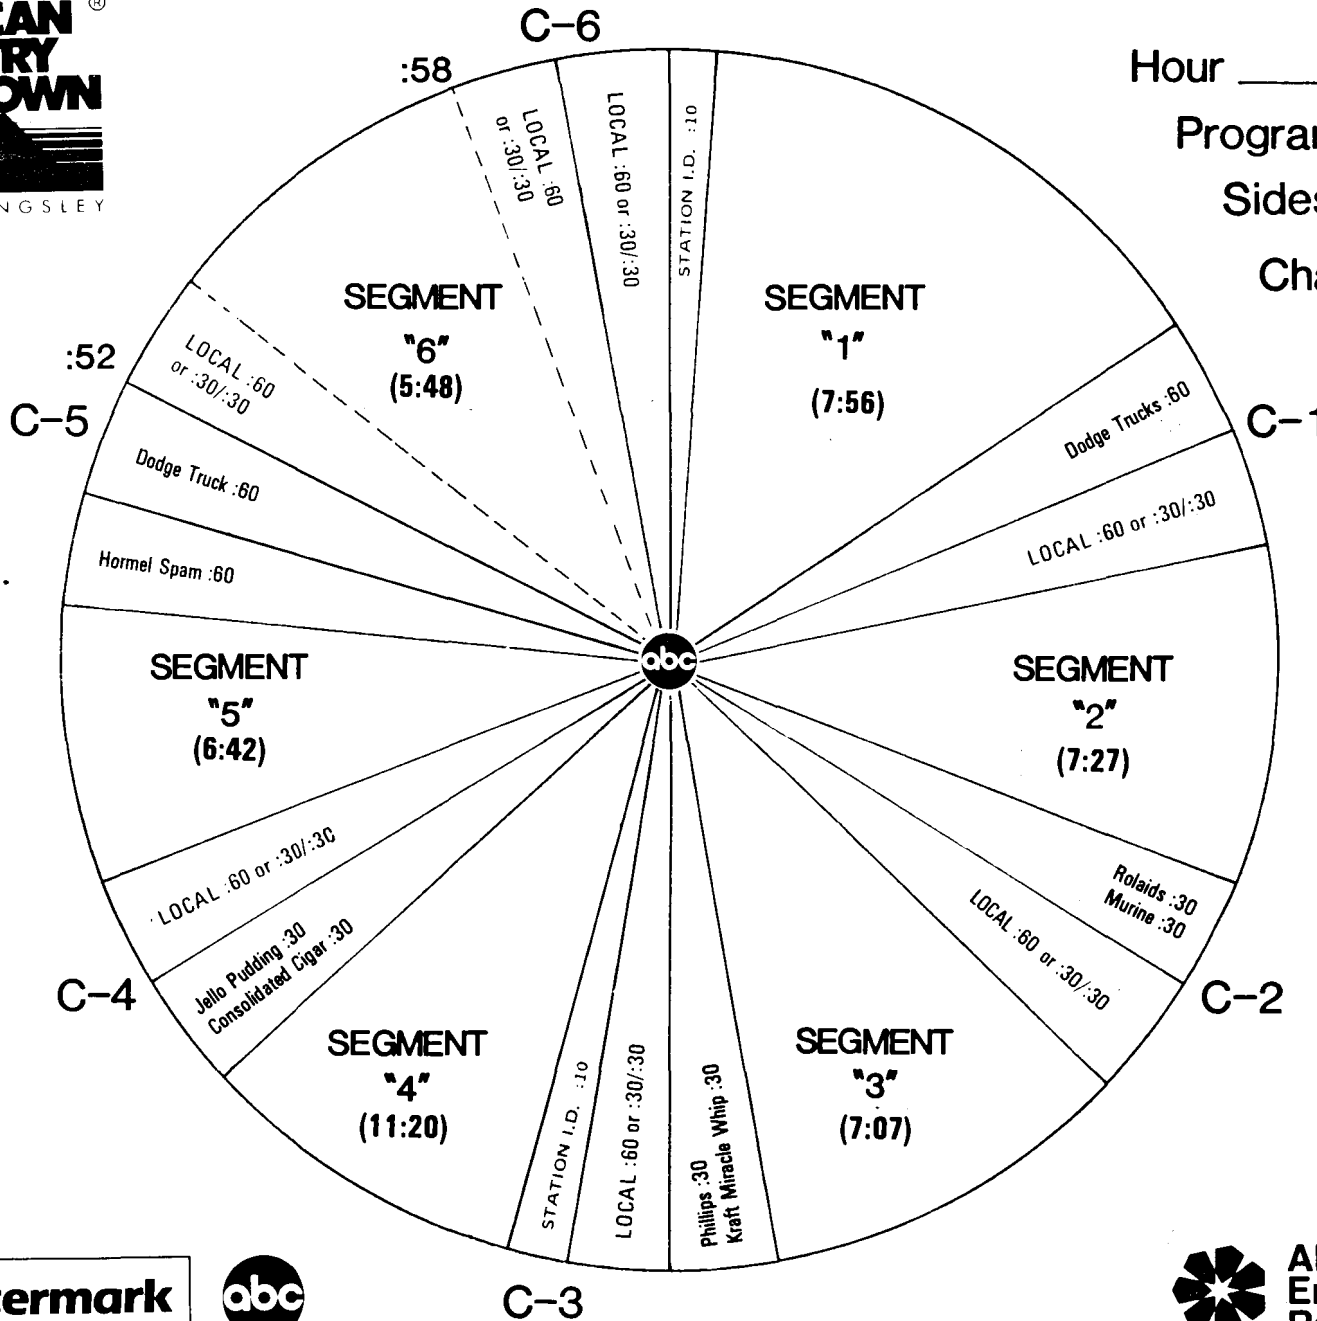

| SCHEDULED START TIME | ACTUAL TIME | ELEMENT | RUNNING TIME |
|----------------------|-------------|--|--------------|
| 28:40 | | LOGO: AMERICAN COUNTRY COUNTDOWN #34 FOOL'S GOLD (A/B) Lee Greenwood #33 I'VE ALWAYS GOT THE HEART TO SING THE BLUES (B/A) Bill Medley #32 LET'S FALL TO PIECES TOGETHER (B/A) George Strait LOGO: MY KIND OF COUNTRY, MY KIND OF MUSIC | 11:20 |
| 40:00 | | C-4 NETWORK SPOT: Consolidated Cigar/Jello Pudding (OUT CUE) Voice out cold with... "...on your table." | 30/30 |
| 41:00 | | LOCAL INSERT: | :60 |
| 42:00 | | LOGO: AMERICAN COUNTRY COUNTDOWN #31 ROCK & ROLL SHOES (B) Ray Charles & B.J. Thomas #30 PLEDGING MY LOVE (B) Emmylou Harris LOGO: MY KIND OF COUNTRY, MY KIND OF MUSIC | 06:42 |
| 48:42 | | C-5 NETWORK SPOT: Hormel Spam/Dodge Trucks (OUT CUE) Jingle ends cold with... "...are ram tough." | 60/60 |
| 50:42 | | LOCAL INSERT: | 60 |
| 51:42 | | LOGO: AMERICAN COUNTRY COUNTDOWN #29 SHE SURE GOT AWAY WITH MY HEART (A) John Anderson #28 WOMAN YOU LOVE (A) Moe Bandy | 05:48 |
| 57:21 | | THEME UP AND UNDER WITH TALK UNIT ENDING AT: 57:30 THEME TO: 57:50 | |
| 57:50 | | C-6 LOCAL INSERT: | 2:00 |
| 59:50 | | STATION I. D.: | 10 |

FORMAT AND COMMERCIAL CLOCK

Hour 1

Program #843-11

Sides 1A and 1B

Chart Date 9/15/84

Local minutes available 7

Network minutes used 6

ABC Watermark

FORMAT AND COMMERCIAL CLOCK

Hour 2

Program #843-11

Sides 2A and 2B

Chart Date 9/15/84

Local minutes available 6

Network minutes used 6

ABC Watermark

FORMAT AND COMMERCIAL CLOCK

Hour 3

Program #843-11

Sides 3A and 3B

Chart Date 9/15/84

Local minutes available 6

Network minutes used 6

ABC Watermark