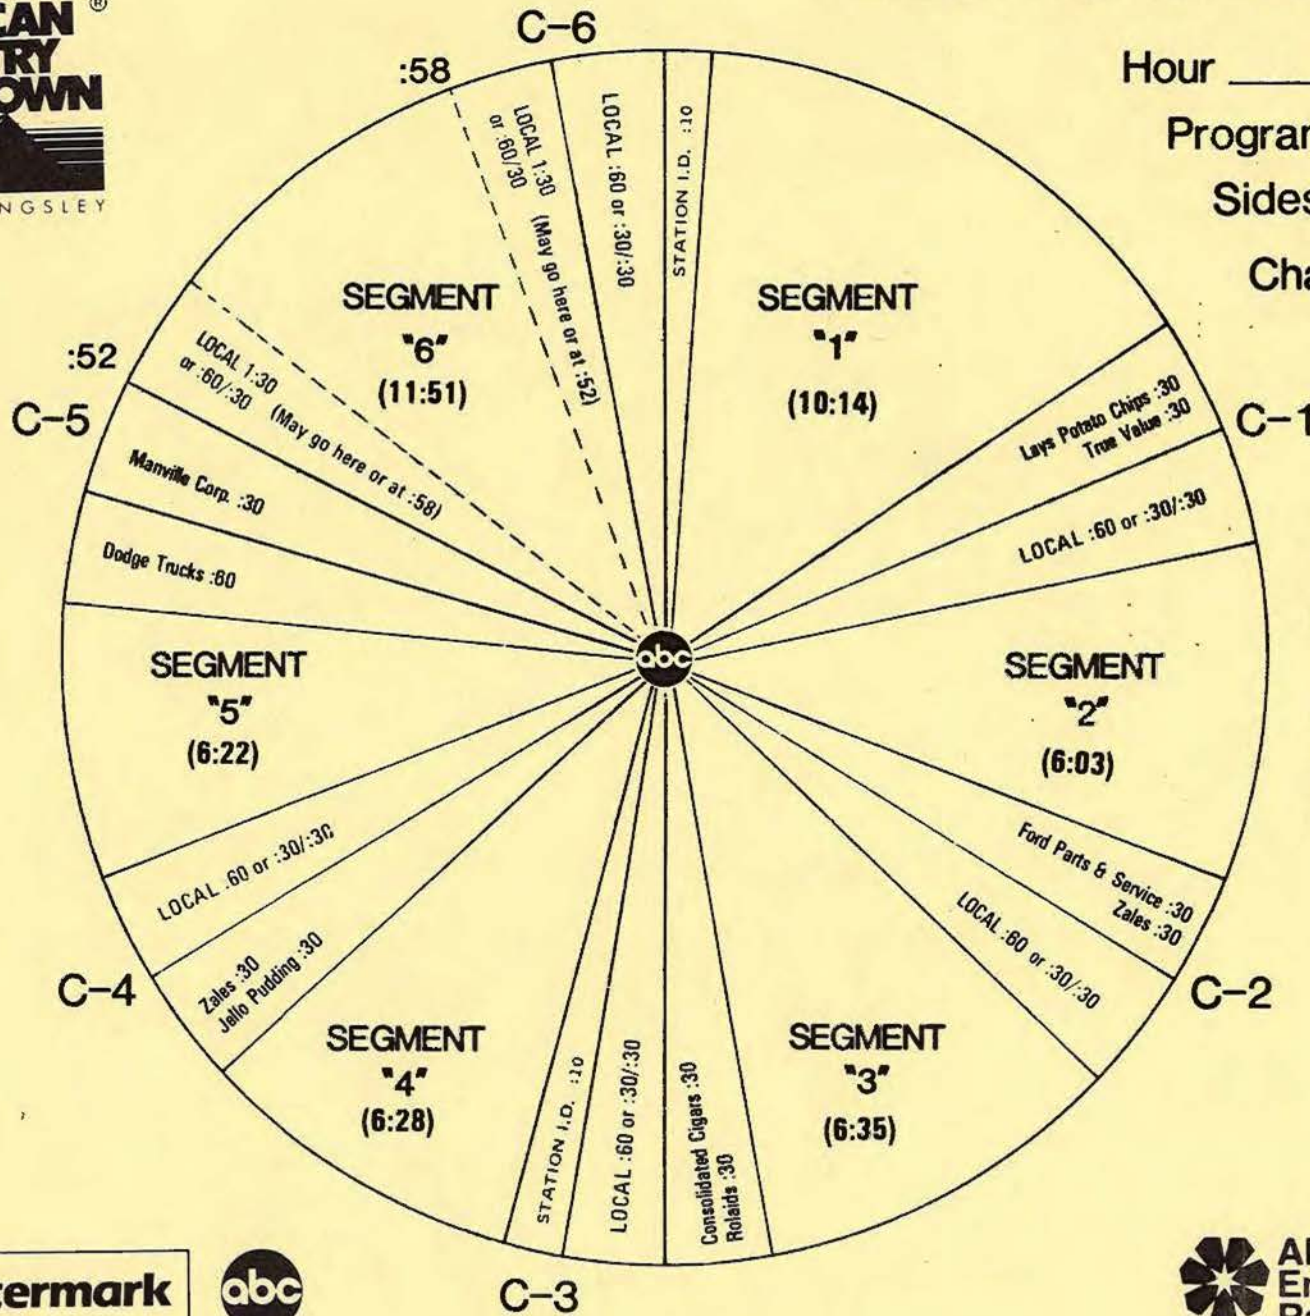

FORMAT AND COMMERCIAL CLOCK

Hour 3

Program #843-12

Sides 3A and 3B

Chart Date 9/22/84

Local minutes available 6½

Network minutes used 5½

ABC Watermark