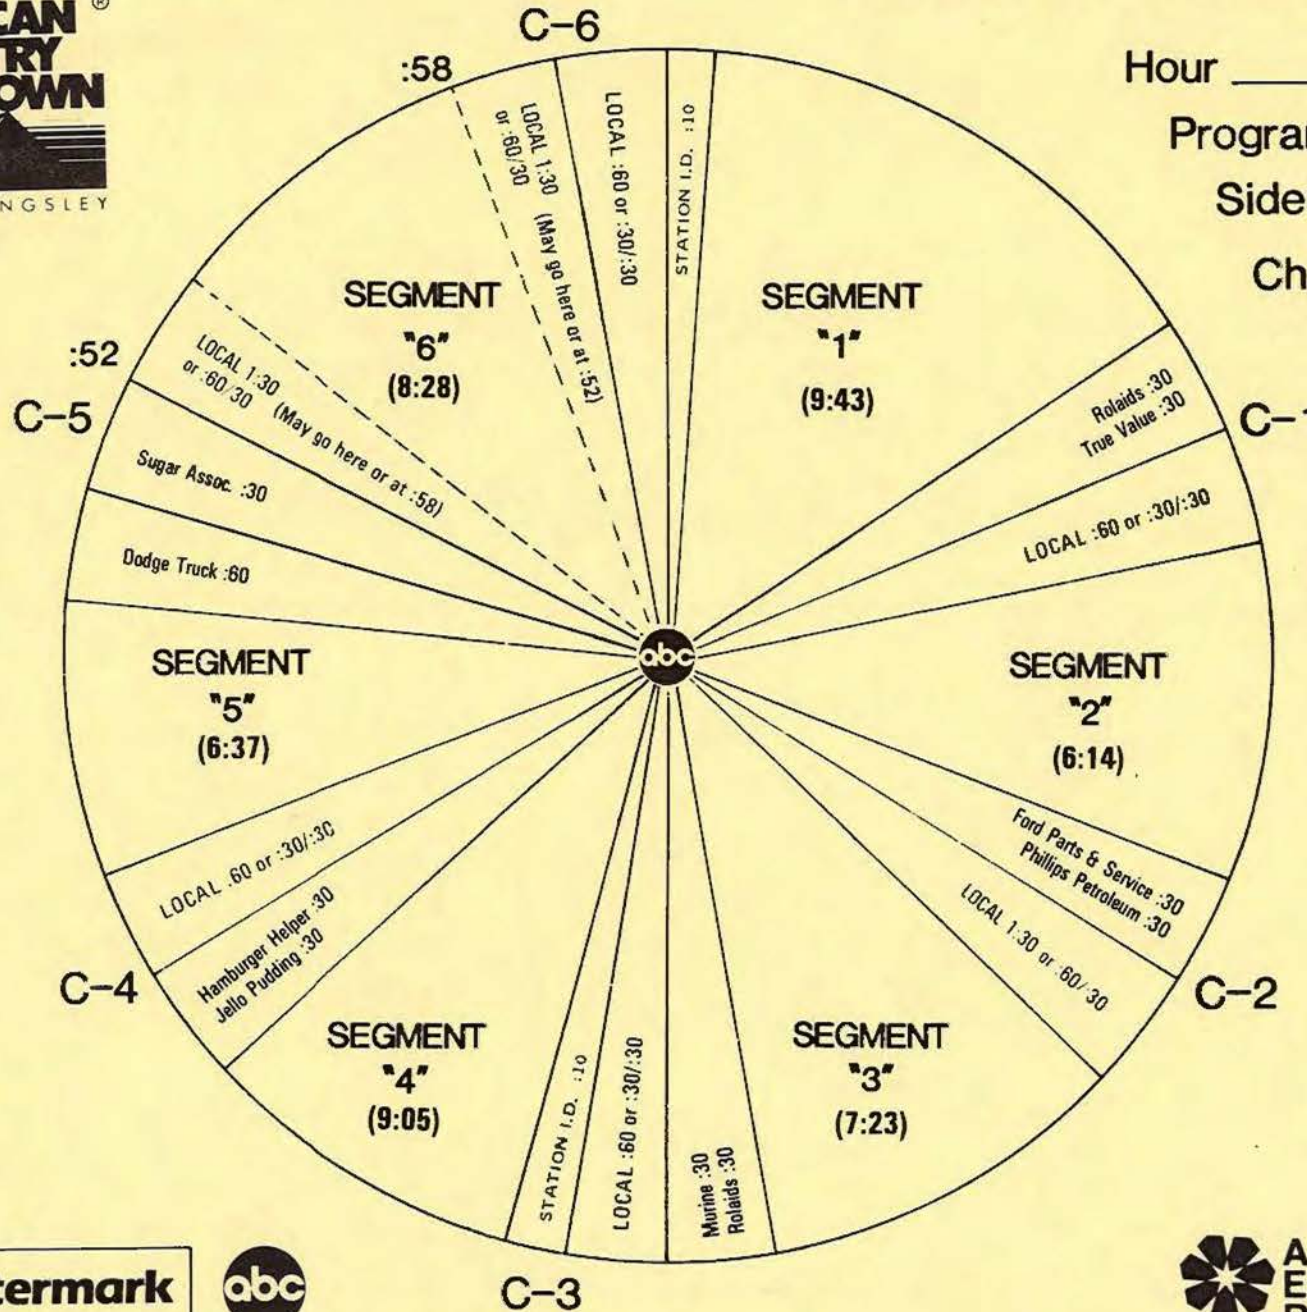

FORMAT AND COMMERCIAL CLOCK

Hour 2

Program #843-12

Sides 2A and 2B

Chart Date 9/22/84

Local minutes available 6½

Network minutes used 5½

ABC Watermark