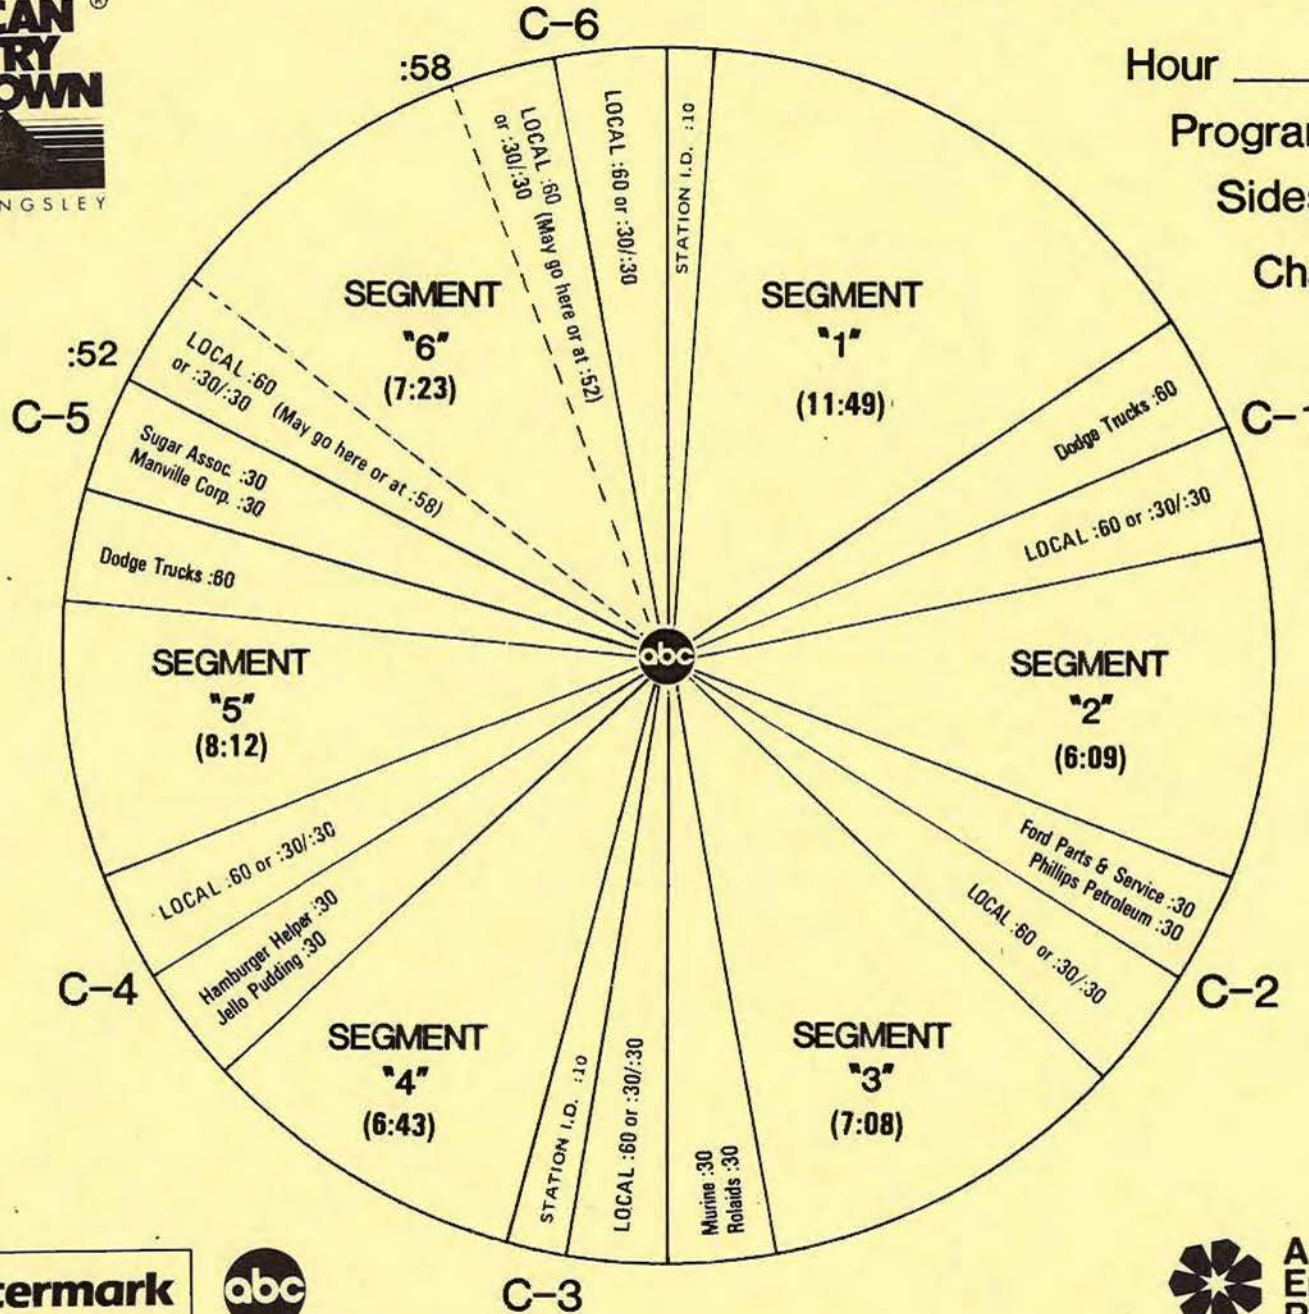

FORMAT AND COMMERCIAL CLOCK

Hour 1

Program #843-12

Sides 1A and 1B

Chart Date 9/22/84

Local minutes available 6

Network minutes used 6

ABC Watermark