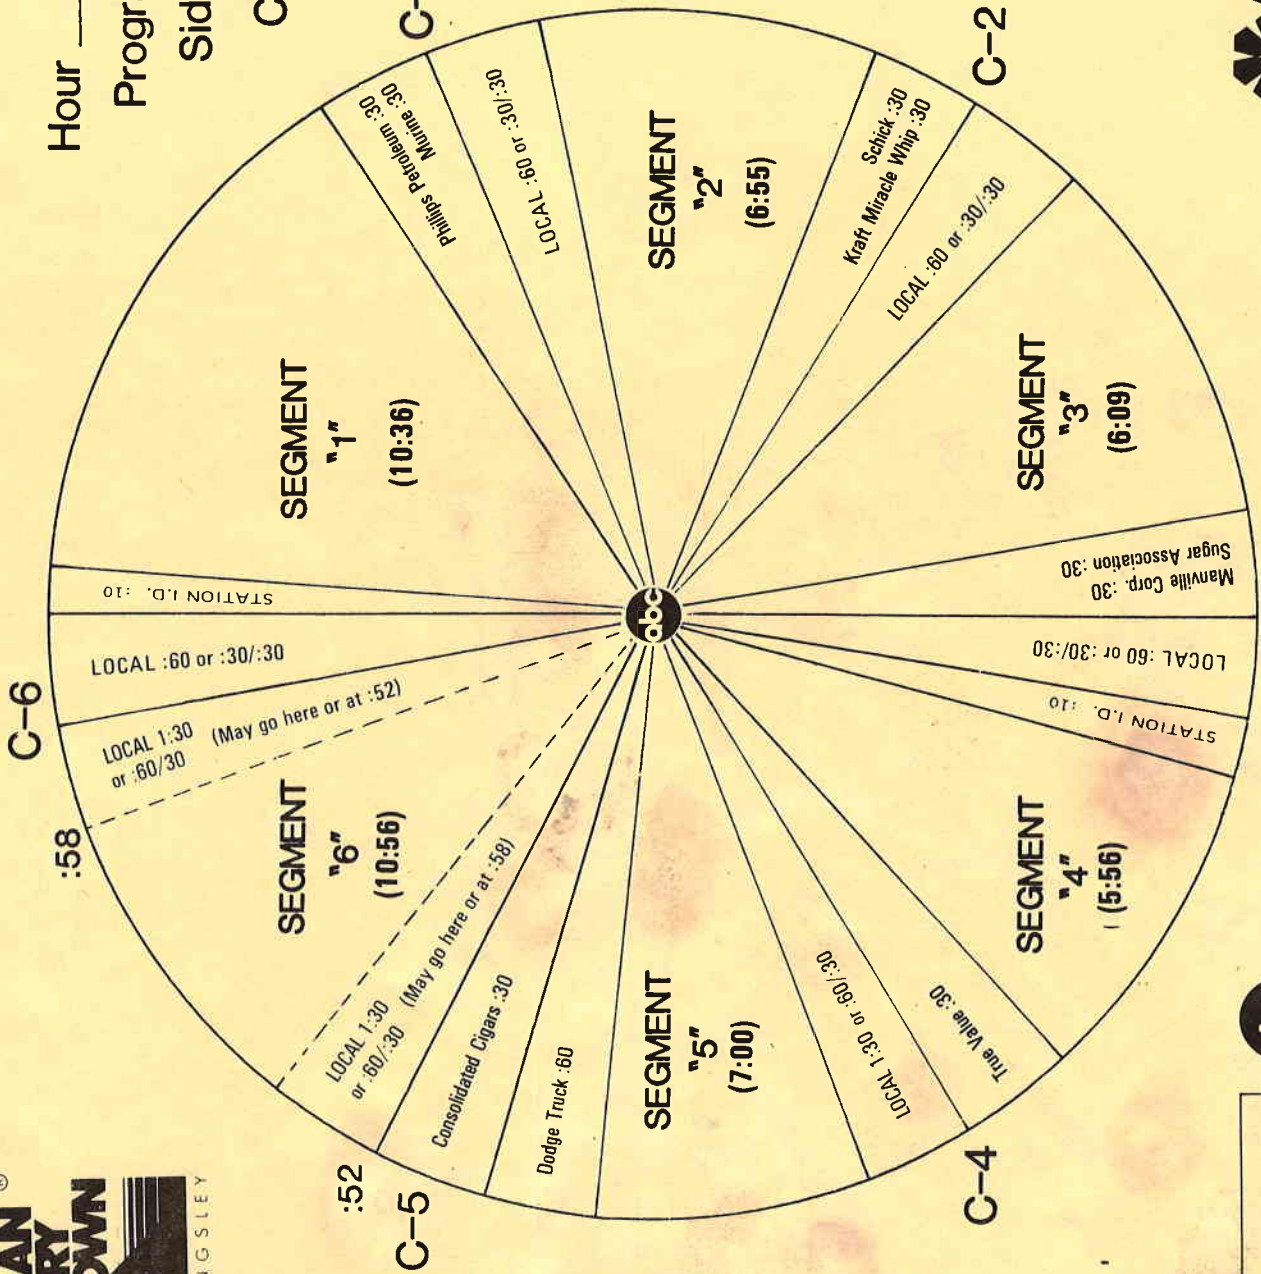

SCHEDULED START TIME	ACTUAL TIME	ELEMENT	RUNNING TIME
29:50		LOGO: AMERICAN COUNTRY COUNTDOWN  #7 THE LADY TAKES THE COWBOY EVERYTIME (B) Larry Gatlin & Gatlin Bros. #6 IF YOU'RE GONNA PLAY IN TEXAS B() Alabama  LOGO: MY KIND OF COUNTRY, MY KIND OF MUSIC	05:56
35:46		NETWORK SPOT: True Value (OUT CUE) Voice out cold with... "...True Value Hardware Stores."	30
36:16		LOCAL INSERT:	1:30
37:46		LOGO: AMERICAN COUNTRY COUNTDOWN  #5 I DON'T KNOW A THING ABOUT LOVE (B) Conway Twitty #4 TO ME (A) Barbara Mandrell & Lee Greenwood  LOGO: MY KIND OF COUNTRY, MY KIND OF MUSIC	07:00
44:46		NETWORK SPOT: Dodge Truck/Consolidated Cigar (OUT CUE) Jingle ends cold with... "...you've got to change."	60/30
46:16		LOCAL INSERT:	:30
46:46		LOGO: AMERICAN COUNTRY COUNTDOWN  #3 UNCLE PENN (B) Ricky Skaggs #2 EVERYDAY (A/B) Oak Ridge Boys #1 TURNING AWAY (B) Crystal Gayle THEME UP AND UNDER WITH TALK UNIT ENDING AT: 57:30 CLOSING BILLBOARD: "AMERICAN COUNTRY COUNTDOWN HAS BEEN BROUGHT TO YOU IN PART BY DODGE, MAKER OF RAM TOUGH DODGE TRUCKS. AND YOUR DODGE TRUCK	10:56
56:55			
57:35			
57:50		DEALER. END OF BILLBOARD: 57:42 THEME TO: 57:50 LOCAL INSERT:	2:00
59:50		STATION I. D.:	10

# FORMAT AND COMMERCIAL CLOCK

Hour 3

Program #843-13

Sides 3A and 3B

Chart Date 9/29/84

Local minutes available 7

Network minutes used 5

**ABC Watermark**