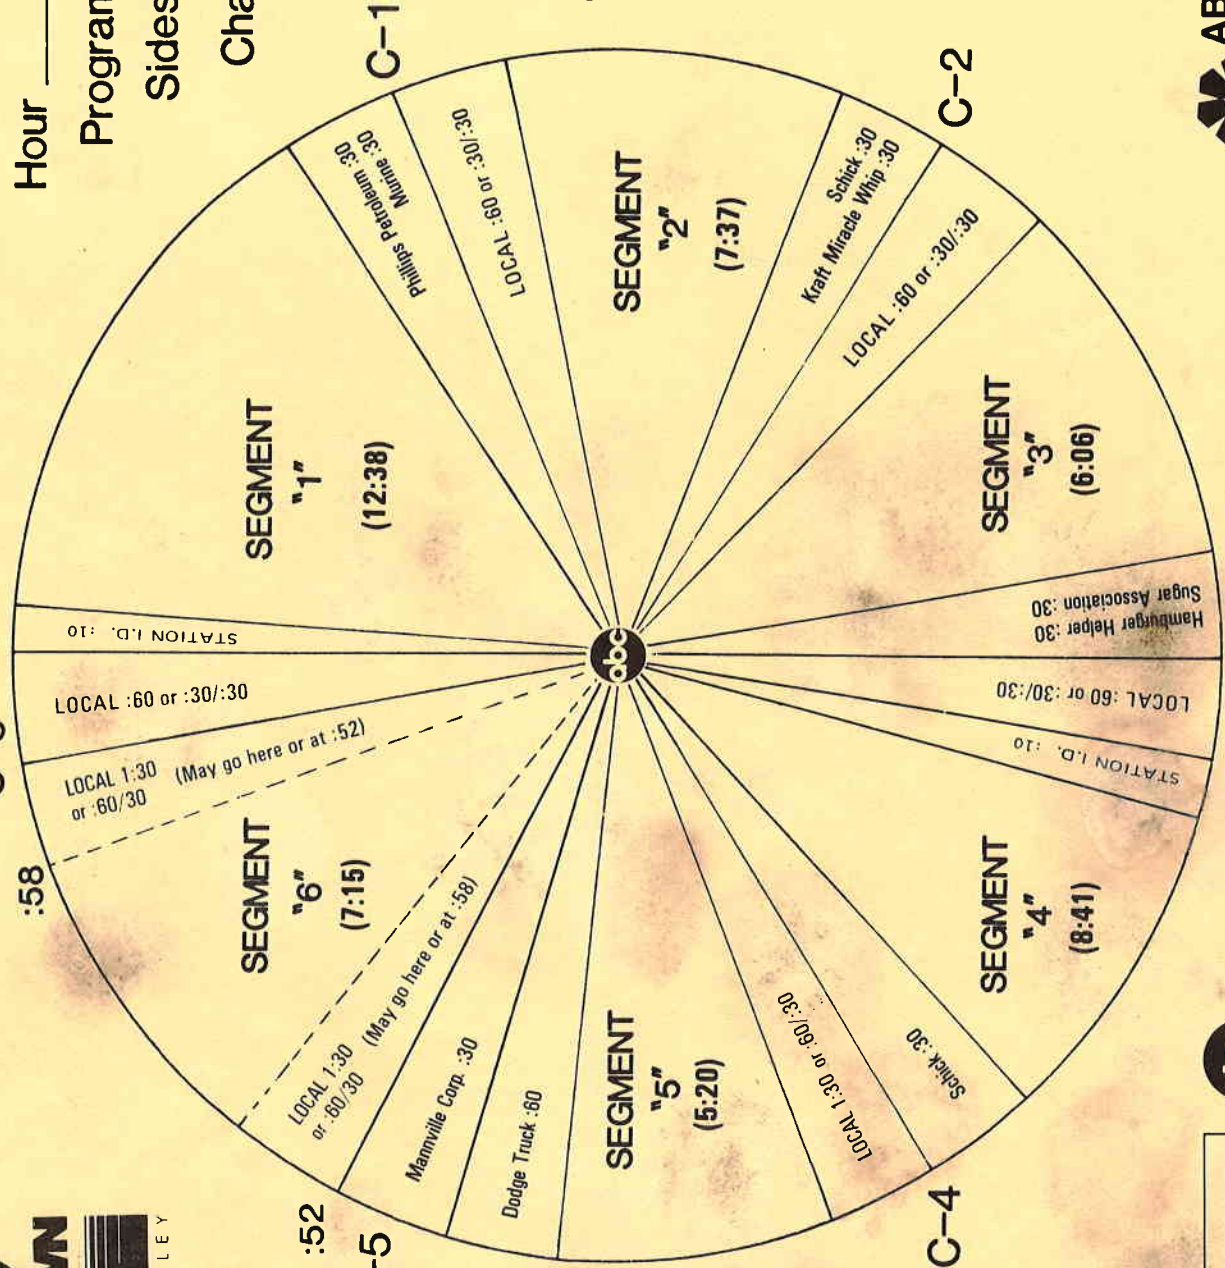

# FORMAT AND COMMERCIAL CLOCK

Hour 2

Program #843-13

Sides 2A and 2B

Chart Date 9/29/84

Local minutes available 7

Network minutes used 5

ABC Watermark