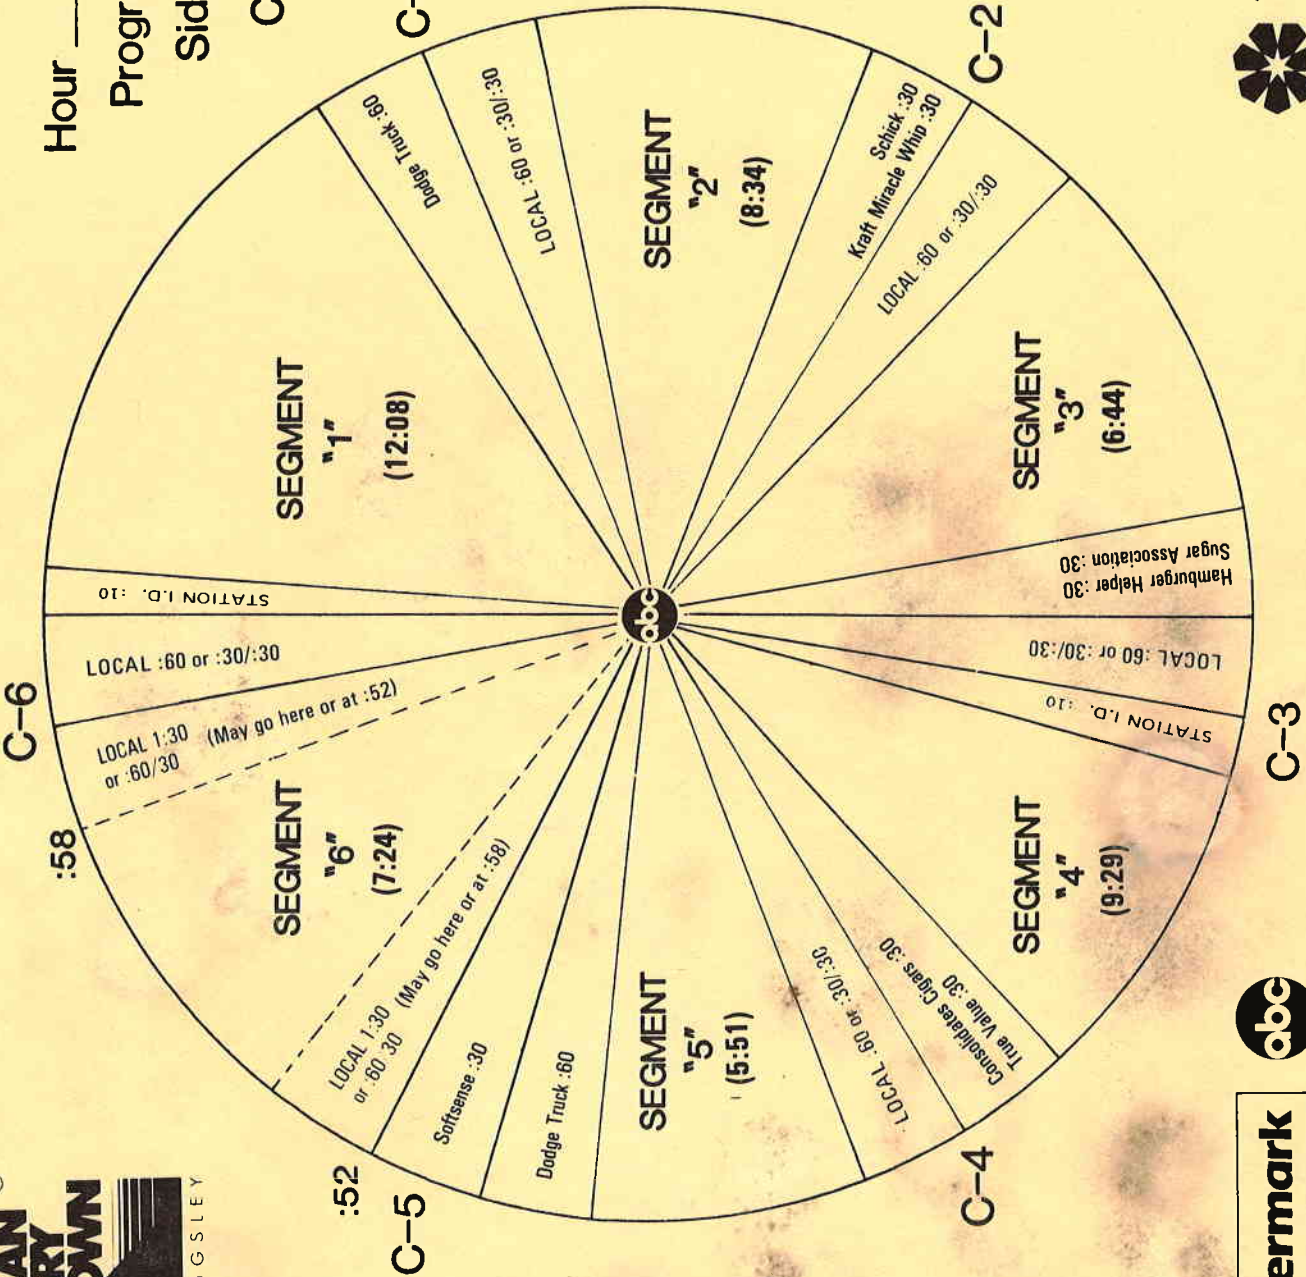

SCHEDULED START TIME	ACTUAL TIME	ELEMENT	RUNNING TIME
33:36		LOGO: AMERICAN COUNTRY COUNTDOWN  #33 PINS AND NEEDLES (B/A) The Whites #32 RIDE 'EM COWBOY (B) Juice Newton   LOGO: MY KIND OF COUNTRY, MY KIND OF MUSIC	06:29
40:05		C-4 <b>NETWORK SPOT:</b> True Value/Consolidated Cigar (OUT CUE) Jingle ends cold with... "...you've got to change."	30/30
41:05		<b>LOCAL INSERT:</b>	:60
42:05		LOGO: AMERICAN COUNTRY COUNTDOWN  #31 YOUR HEART'S NOT IN IT (B/A) Janie Fricke #30 I GOT A MILLION OF 'EM (B/A) Ronnie McDowell   LOGO: MY KIND OF COUNTRY, MY KIND OF MUSIC	05:51
47:56		C-5 <b>NETWORK SPOT:</b> Dodge Truck/Softsense (OUT CUE) Jingle ends cold with... "...Softense Skin Lotion."	60/30
49:26		<b>LOCAL INSERT:</b>	:30
49:56		LOGO: AMERICAN COUNTRY COUNTDOWN  #29 KNOCK ON WOOD (B) Razzy Bailey #28 YOU COULD'VE HEARD A HEART BREAK (A) Johnny Lee	07:24
57:14		THEME UP AND UNDER WITH TALK UNIT ENDING AT: 57:20 THEME TO: 57:50	
57:50		C-6 <b>LOCAL INSERT:</b>	2:00
59:50		<b>STATION I. D.:</b>	10

# FORMAT AND COMMERCIAL CLOCK

Hour 1

Program #843-13

Sides 1A and 1B

Chart Date 9/29/84

Local minutes available 6½

Network minutes used 5½

**ABC Watermark**