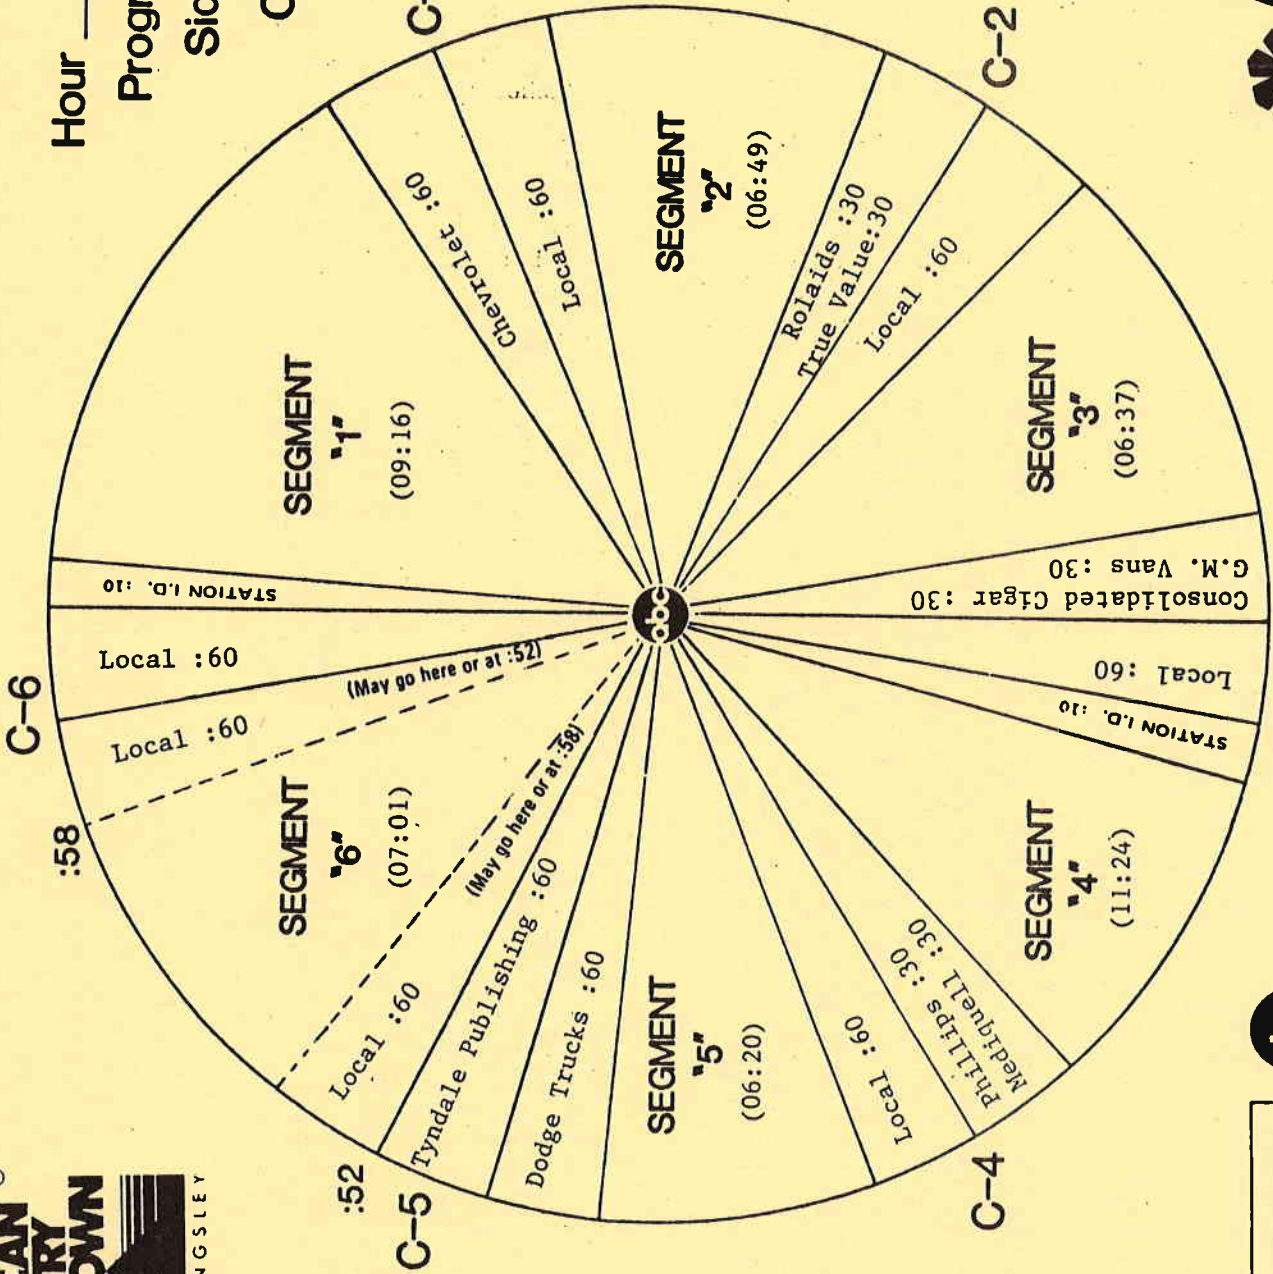

FORMAT AND COMMERCIAL CLOCK

Hour 2

Program 844 - 3

Sides 2A and 2B

Chart Date 10/20/84

Local minutes available 6

Network minutes used 6

ABC Watermark