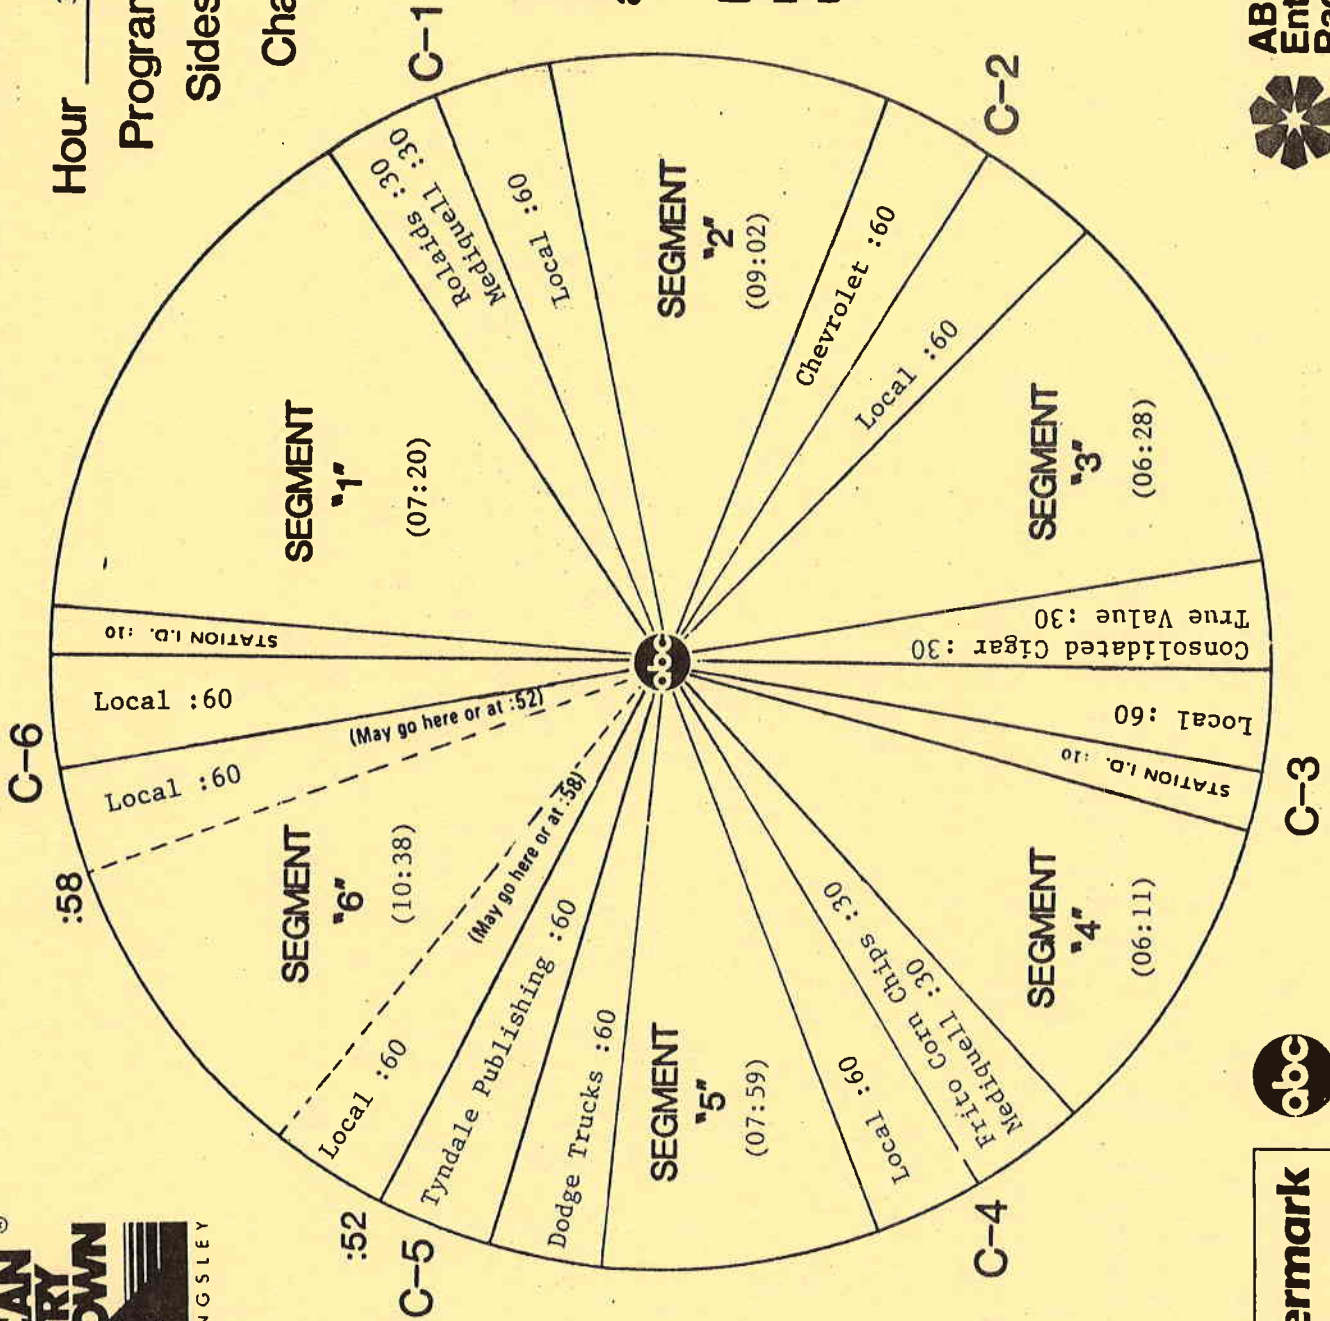

FORMAT AND COMMERCIAL CLOCK

Hour 3

Program 844 - 3

Sides 3A and 3B

Chart Date 10/20/84

5, Local

Local minutes available 6

Network minutes used 6