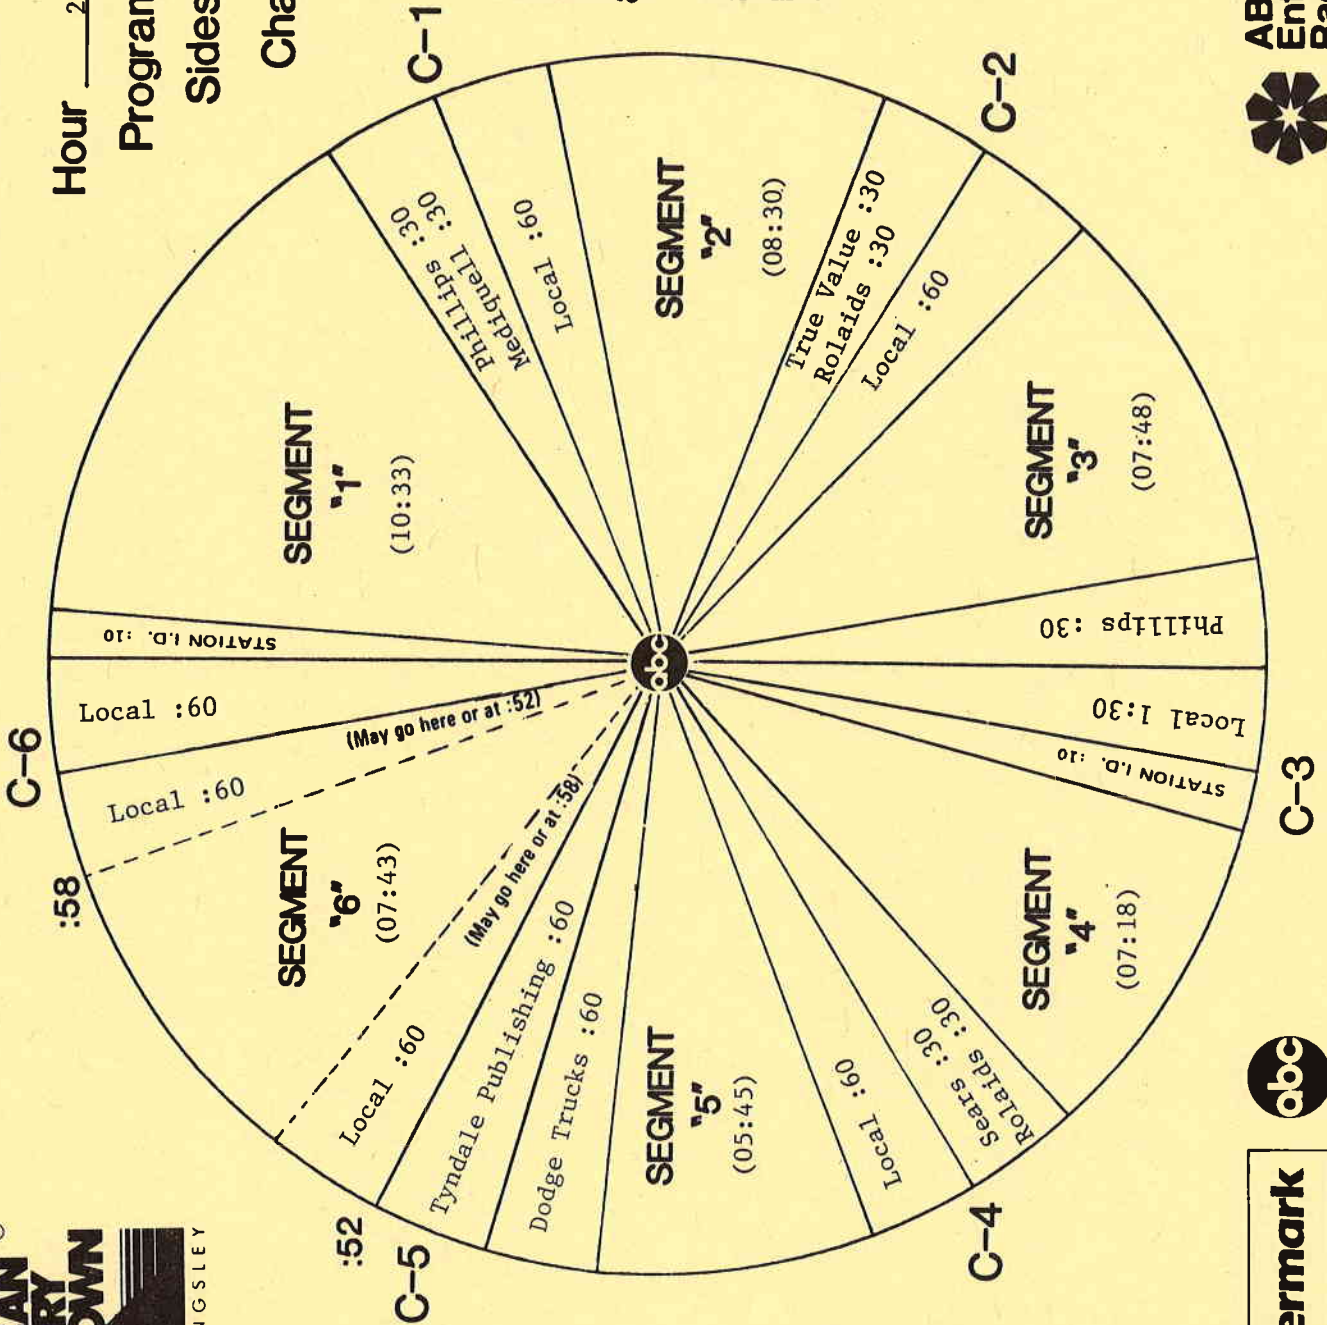

FORMAT AND COMMERCIAL CLOCK

Hour 2

Program 844 - 5

Sides 2A and 2B

Chart Date 11/3/84

Local minutes available 6½

Network minutes used 5 ½

ABC Watermark