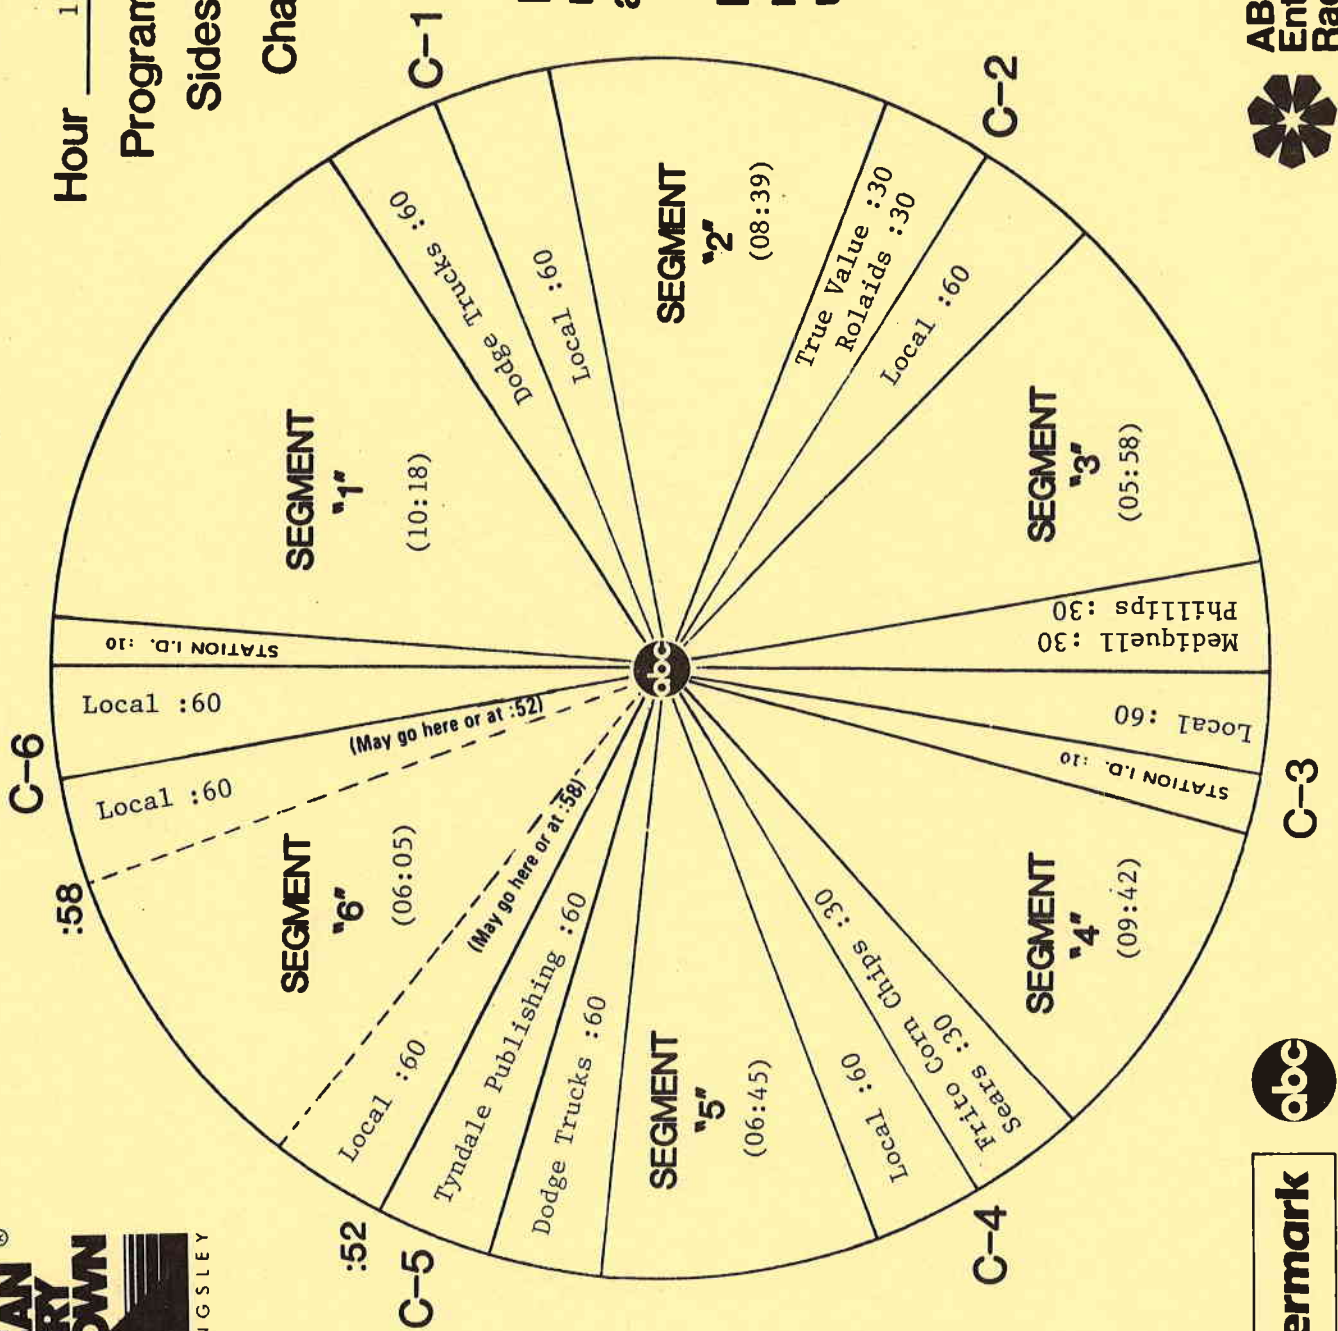

Hour 1
Program 844--5
Sides 1A and 1B
Chart Date 11/3/84

Local minutes available 6
Network minutes used 6