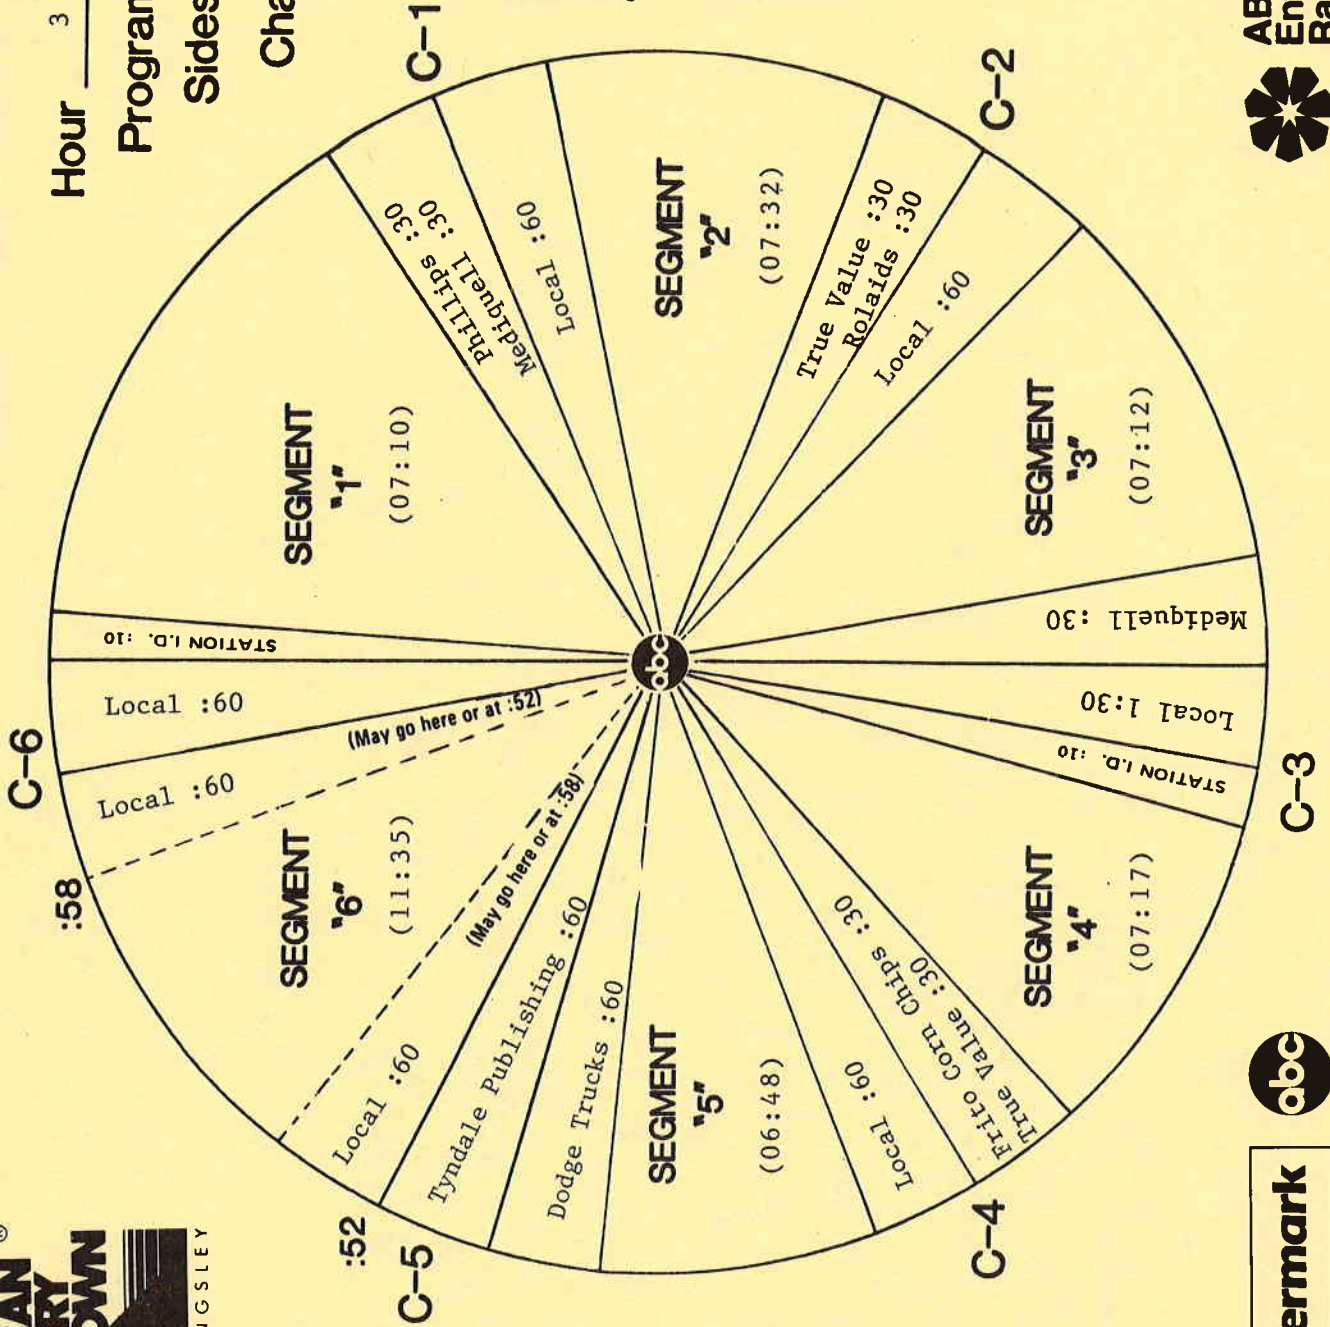

FORMAT AND COMMERCIAL CLOCK

Hour 3

Program 844 - 5

Sides 3A and 3B

Chart Date 11/3/84

Local minutes available 6½

Network minutes used 5½

ABC Watermark