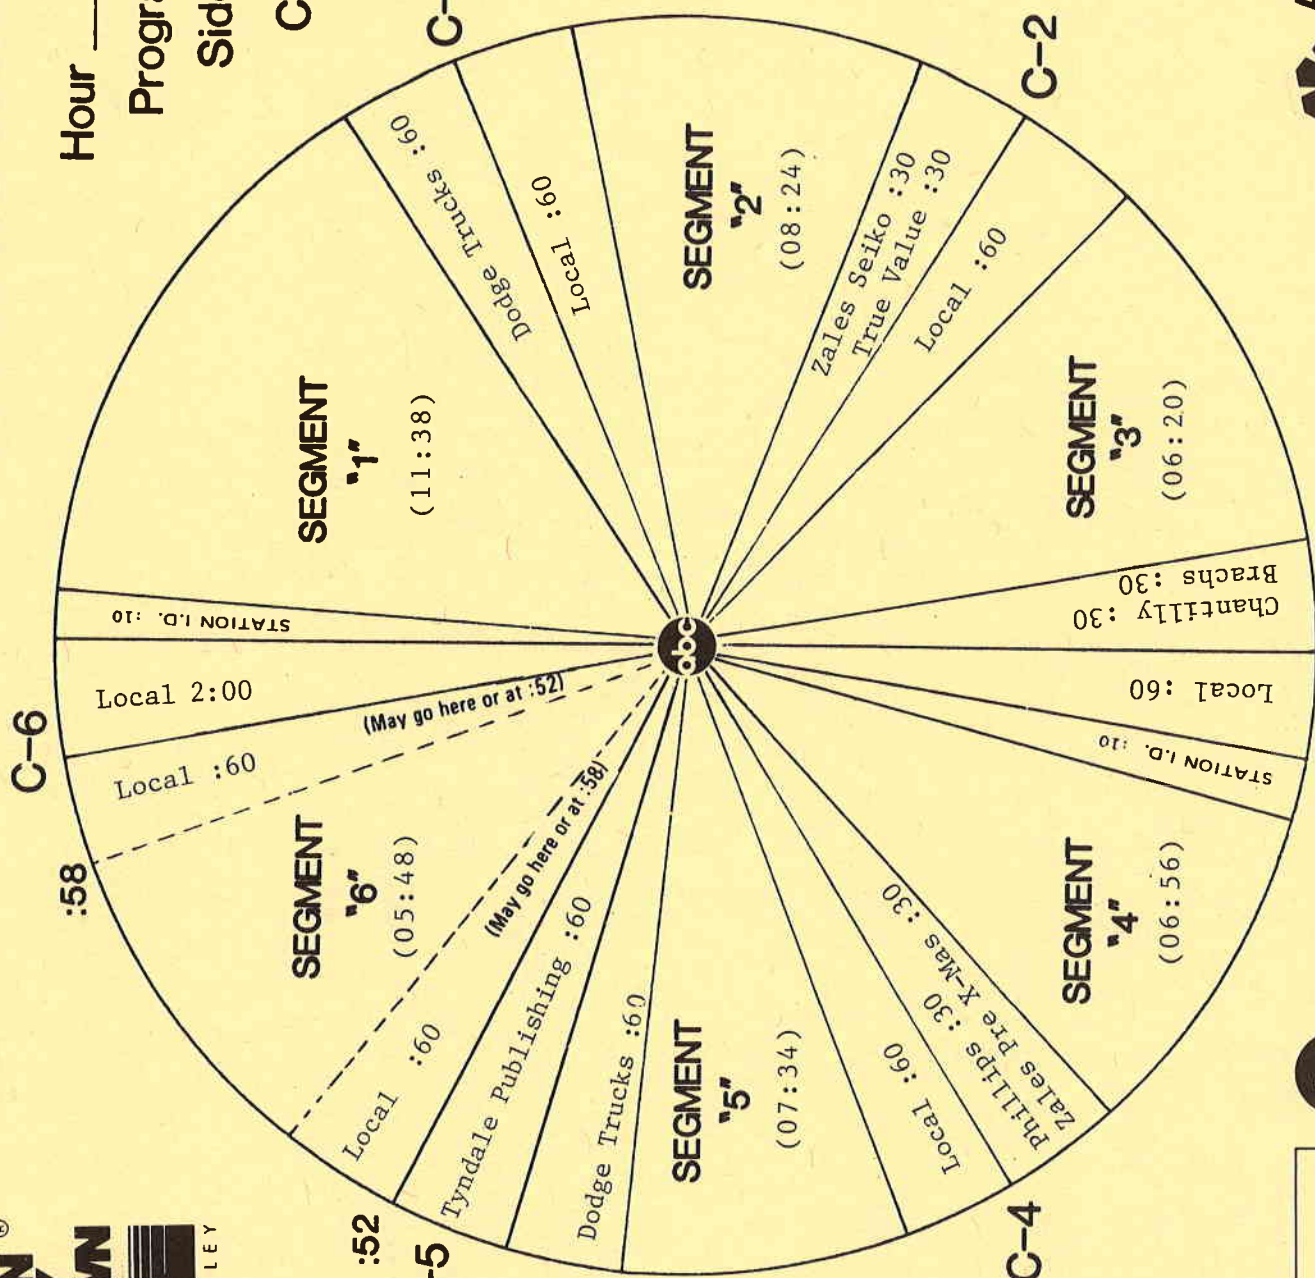

RE: 100 Top Country Hits of 1984

This is to advise you that we're approaching AMERICAN COUNTRY COUNTDOWN's annual year-end countdown of the year's 100 biggest hits.

The ACC countdown of the 100 Top Country Hits of 1984 is an eight hour show scheduled for the weekend of December 29-30, 1984 (there will be no regular countdown that weekend) program number C844-13. Allow for an additional five hours of programming for this weekend. Please notify your sales department of the extra inventory available for this special 8-hour countdown. Stations will have an additional 30 minutes of local availability.

# FORMAT AND COMMERCIAL CLOCK

Hour I

Program 844-11

Sides 1A and 1B

Chart Date 12/15/84

Local minutes available 7

Network minutes used 6

**ABC Watermark**