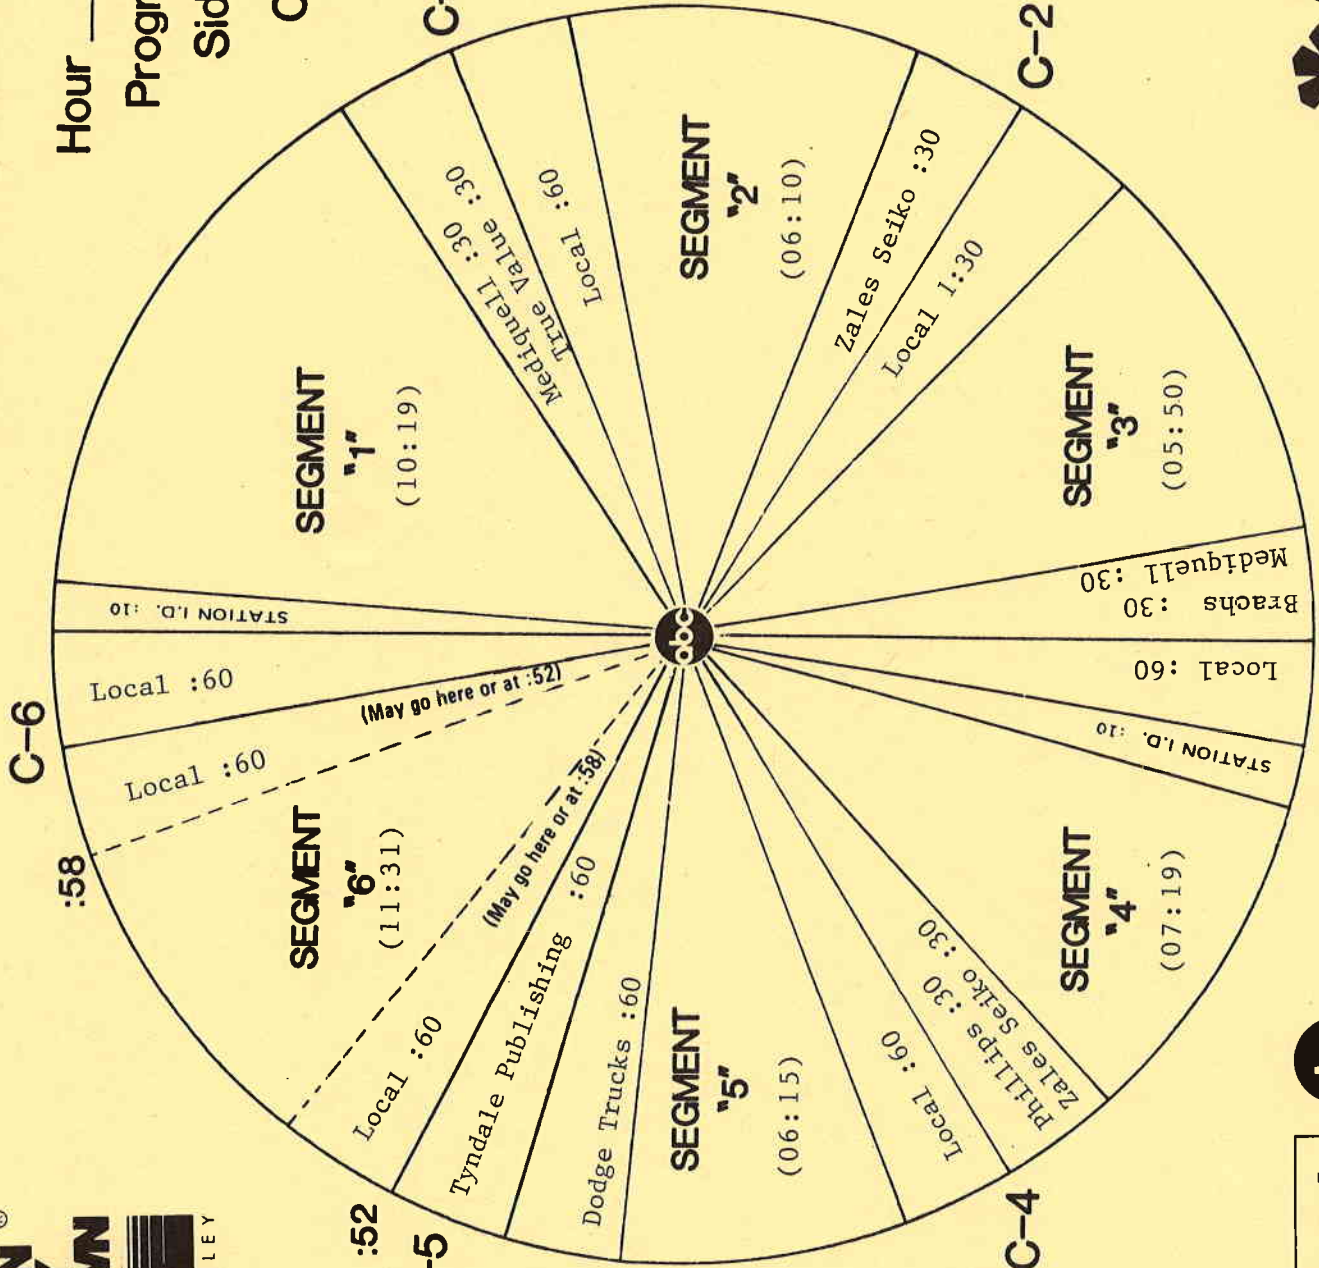

RE: 100 Top Country Hits of 1984

This is to advise you that we're approaching AMERICAN COUNTRY COUNTDOWN's annual year-end countdown of the year's 100 biggest hits.

The ACC countdown of the 100 Top Country Hits of 1984 is an eight hour show scheduled for the weekend of December 29-30, 1984 (there will be no regular countdown that weekend) program number C844-13. Allow for an additional five hours of programming for this weekend. Please notify your sales department of the extra inventory available for this special 8-hour countdown. Stations will have an additional 30 minutes of local availability.

# FORMAT AND COMMERCIAL CLOCK

Hour III

Program 844-11

Sides 3A and 3B

Chart Date 12/15/84

Local minutes available 6½

Network minutes used 5½

**ABC Watermark**