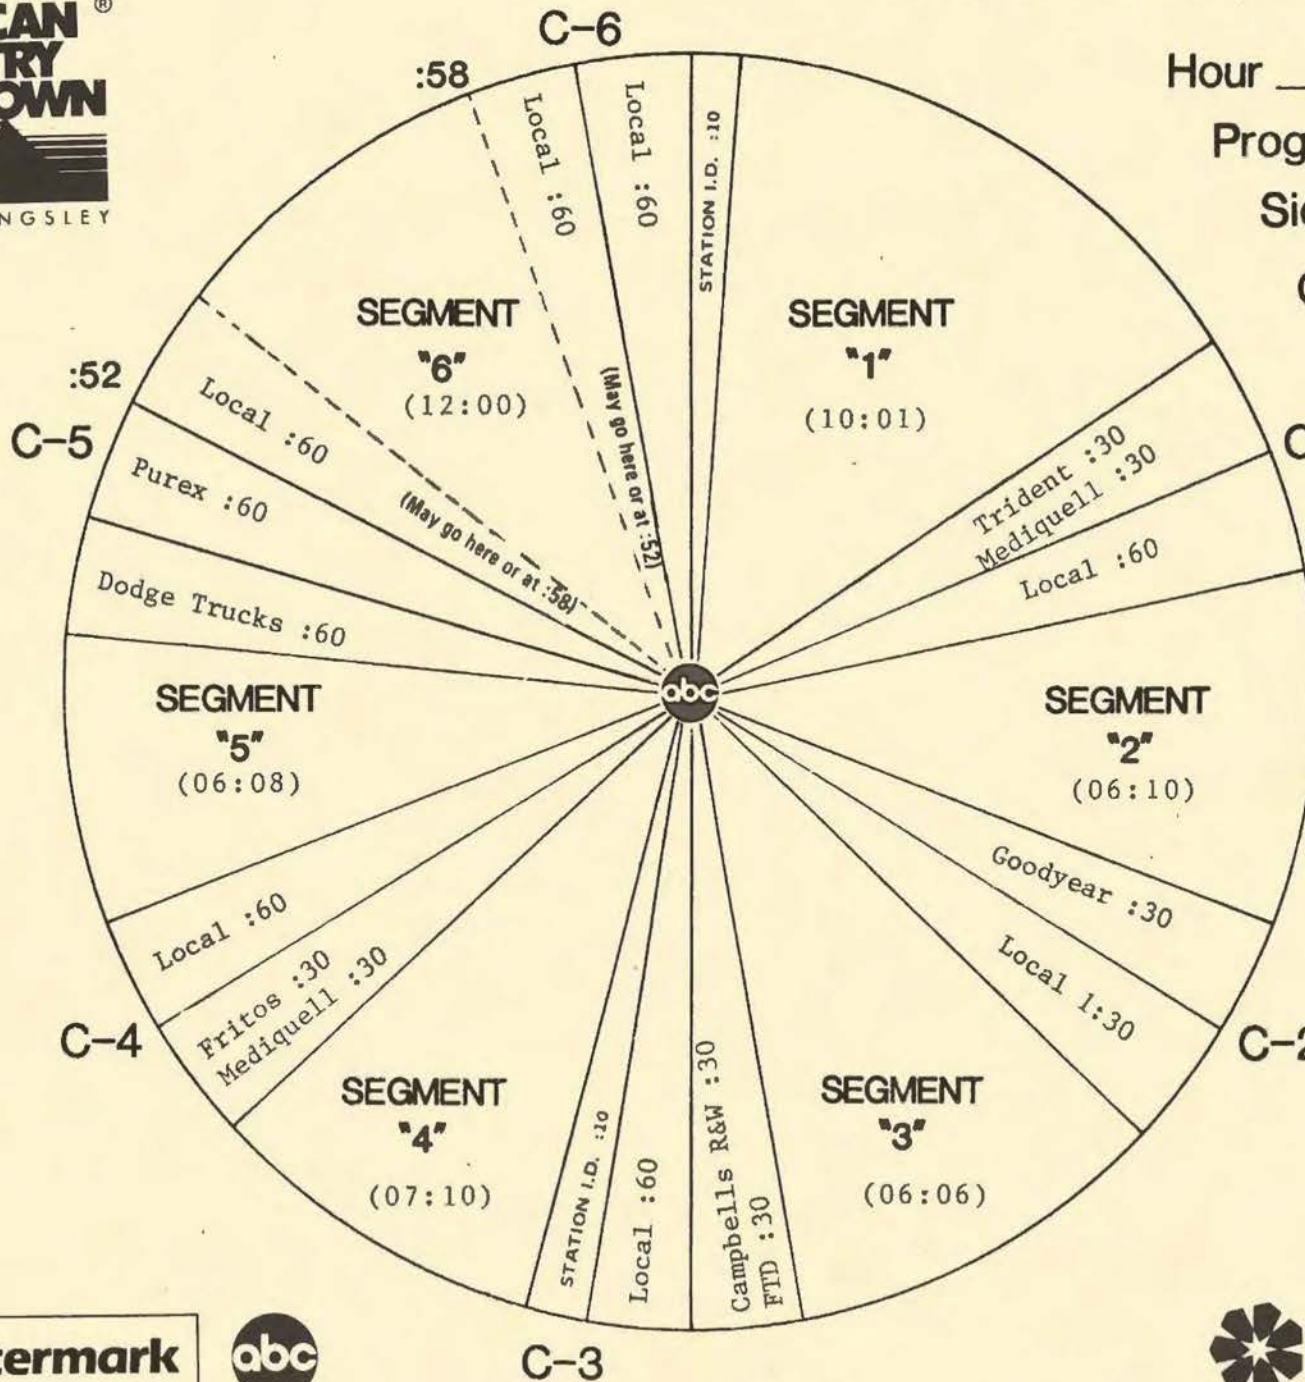

# FORMAT AND COMMERCIAL CLOCK

Hour II

Program 851-4

Sides 2A and 2B

Chart Date 1/26/85

Local minutes available 6½

Network minutes used 5½

ABC Watermark

SCHEDULED START TIME	ACTUAL TIME	ELEMENT	RUNNING TIME
28:27		LOGO: AMERICAN COUNTRY COUNTDOWN  #7 MAKE MY LIFE WITH YOU (A) Oak Ridge Boys  #6 AIN'T SHE SOMETHING ELSE (A) Conway Twitty  LOGO: MY KIND OF COUNTRY, MY KIND OF MUSIC	07:10
35:37		<b>C-4</b> NETWORK SPOT: Mediquell/Fritos (OUT CUE) Voice out cold with... "...the party is."	30/30
36:37		LOCAL INSERT:	:60
37:37		LOGO: AMERICAN COUNTRY COUNTDOWN  #5 SOMETHING IN MY HEART (A) Ricky Skaggs  #4 ME AGAINST THE NIGHT (B) Crystal Gayle  LOGO: MY KIND OF COUNTRY, MY KIND OF MUSIC	06:08
43:45		<b>C-5</b> NETWORK SPOT: Dodge Trucks/Purex (OUT CUE) Voice out cold with... "...symbol of value."	60/60
45:45		LOGO: AMERICAN COUNTRY COUNTDOWN  #3 A PLACE TO FALL APART (B) Merle Haggard #2 YEARS AFTER YOU (B) John Conlee #1 (THERE'S A) FIRE IN THE NIGHT (A) Alabama CLOSING: "AMERICAN COUNTRY COUNTDOWN HAS BEEN BROUGHT TO YOU IN PART BY RAM TOUGH DODGE TRUCKS. AT DODGE, WE DON'T JUST TALK TOUGH WE PROVE IT."	12:00
57:01		<b>C-6</b> THEME UP AND UNDER WITH TALK UNIT ENDING AT: 57:45 THEME TO: 57:50	
57:50		LOCAL INSERT: <del>X</del>	2:00
59:50		STATION I. D.:	:10

# FORMAT AND COMMERCIAL CLOCK

Hour III

Program 851-4

Sides 3A and 3B

Chart Date 1/26/85

Local minutes available 6½

Network minutes used 5½

**ABC Watermark**

**ABC Entertainment Radio Network**