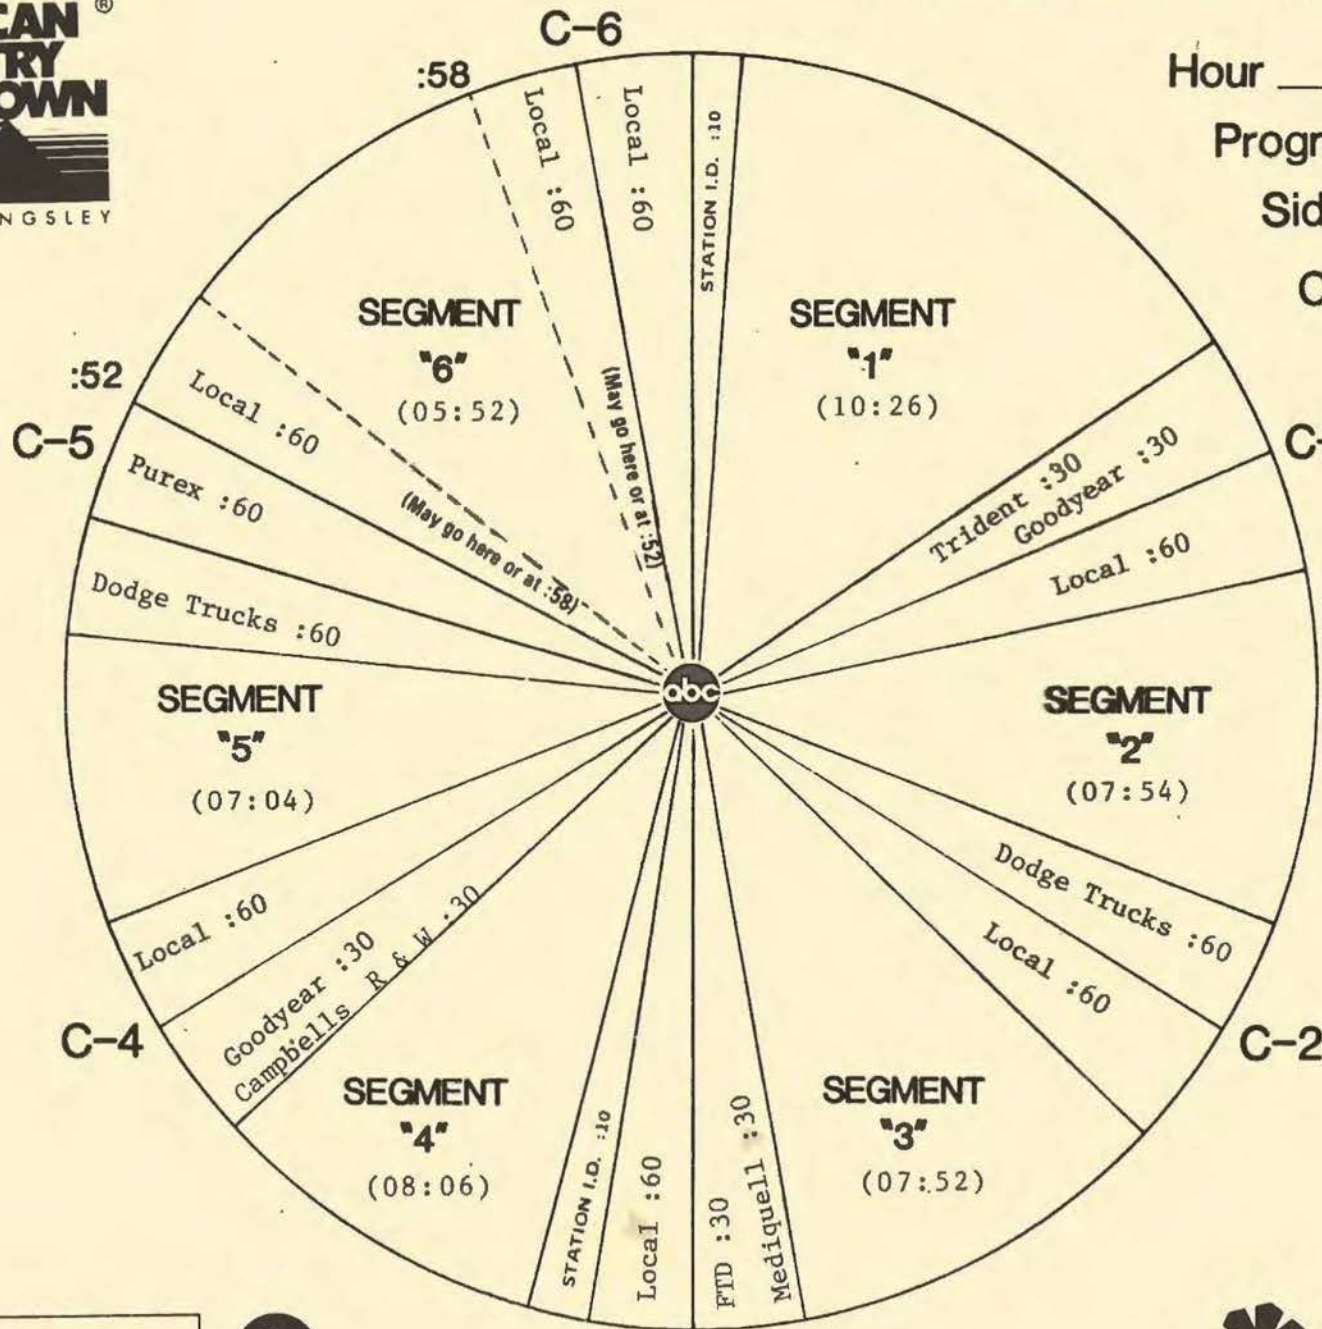

Hour I
Program 851-4
Sides 1A and 1B
Chart Date 1/26/85