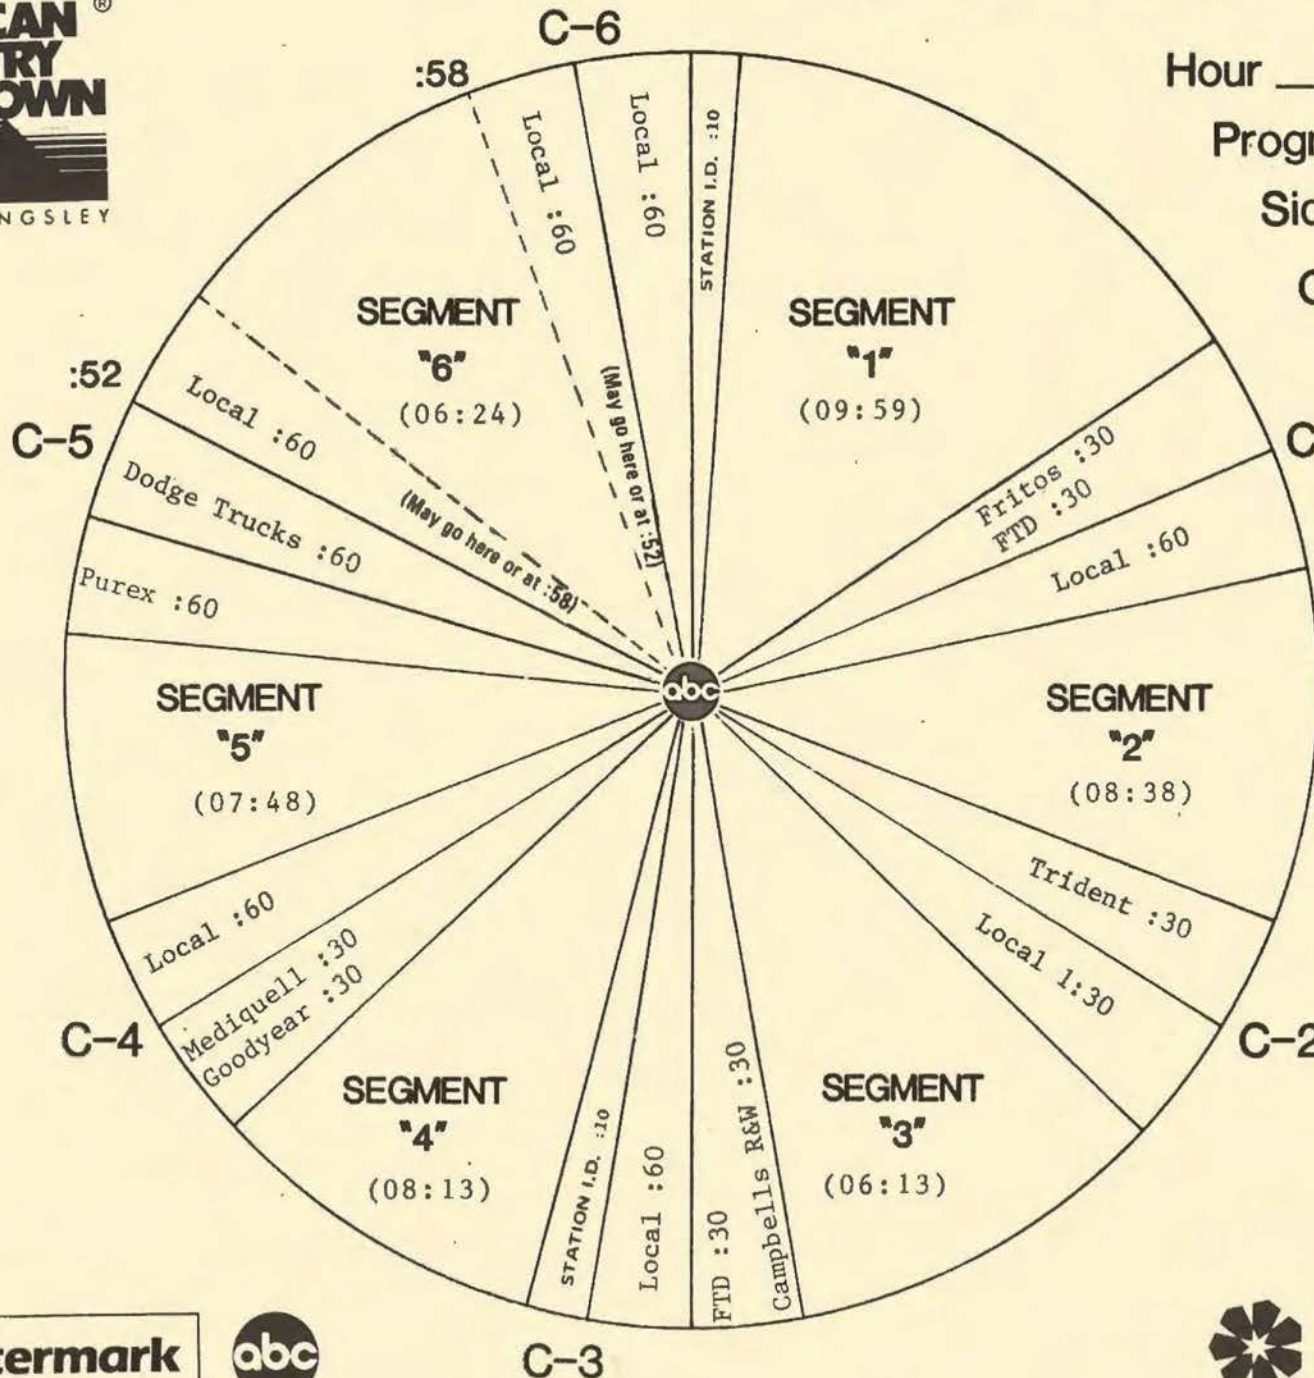

SCHEDULED START TIME	ACTUAL TIME	ELEMENT	RUNNING TIME
31:00		LOGO: AMERICAN COUNTRY COUNTDOWN  #20 CRAZY FOR YOUR LOVE (B) Exile  #19 LET ME DOWN EASY (B) Jim Glaser	08:13
		LOGO: MY KIND OF COUNTRY, MY KIND OF MUSIC	
39:13		NETWORK SPOT: Goodyear/Mediquell (OUT CUE) Voice out cold with... "...use as directed."	30/30
40:13		LOCAL INSERT:	:60
41:13		LOGO: AMERICAN COUNTRY COUNTDOWN  #18 MY ONLY LOVE (B) Statler Bros.  #17 A LADY LIKE YOU (A/B) Glen Campbell	07:48
		LOGO: MY KIND OF COUNTRY, MY KIND OF MUSIC	
49:01		NETWORK SPOT: Purex/Dodge Trucks (OUT CUE) Jingle ends cold after... "...where it's mouth is."	60/60
51:01		LOGO: AMERICAN COUNTRY COUNTDOWN  #16 GOT NO REASON NOW FOR GOIN' HOME (B) Gene Watson  #15 ALL TANGLED UP IN LOVE (B/A) Gus Hardin	06:24
57:17		THEME UP AND UNDER WITH TALK UNIT ENDING AT: 57:25 THEME TO: 57:50	
		C-6	
57:50		LOCAL INSERT: X	2:00
59:50		STATION I. D.:	:10

# FORMAT AND COMMERCIAL CLOCK

Hour II

Program 851-4

Sides 2A and 2B

Chart Date 1/26/85

Local minutes available 6½

Network minutes used 5½

ABC Watermark

# FORMAT AND COMMERCIAL CLOCK

Hour III

Program 851-4

Sides 3A and 3B

Chart Date 1/26/85

Local minutes available 6½

Network minutes used 5½

**ABC Watermark**