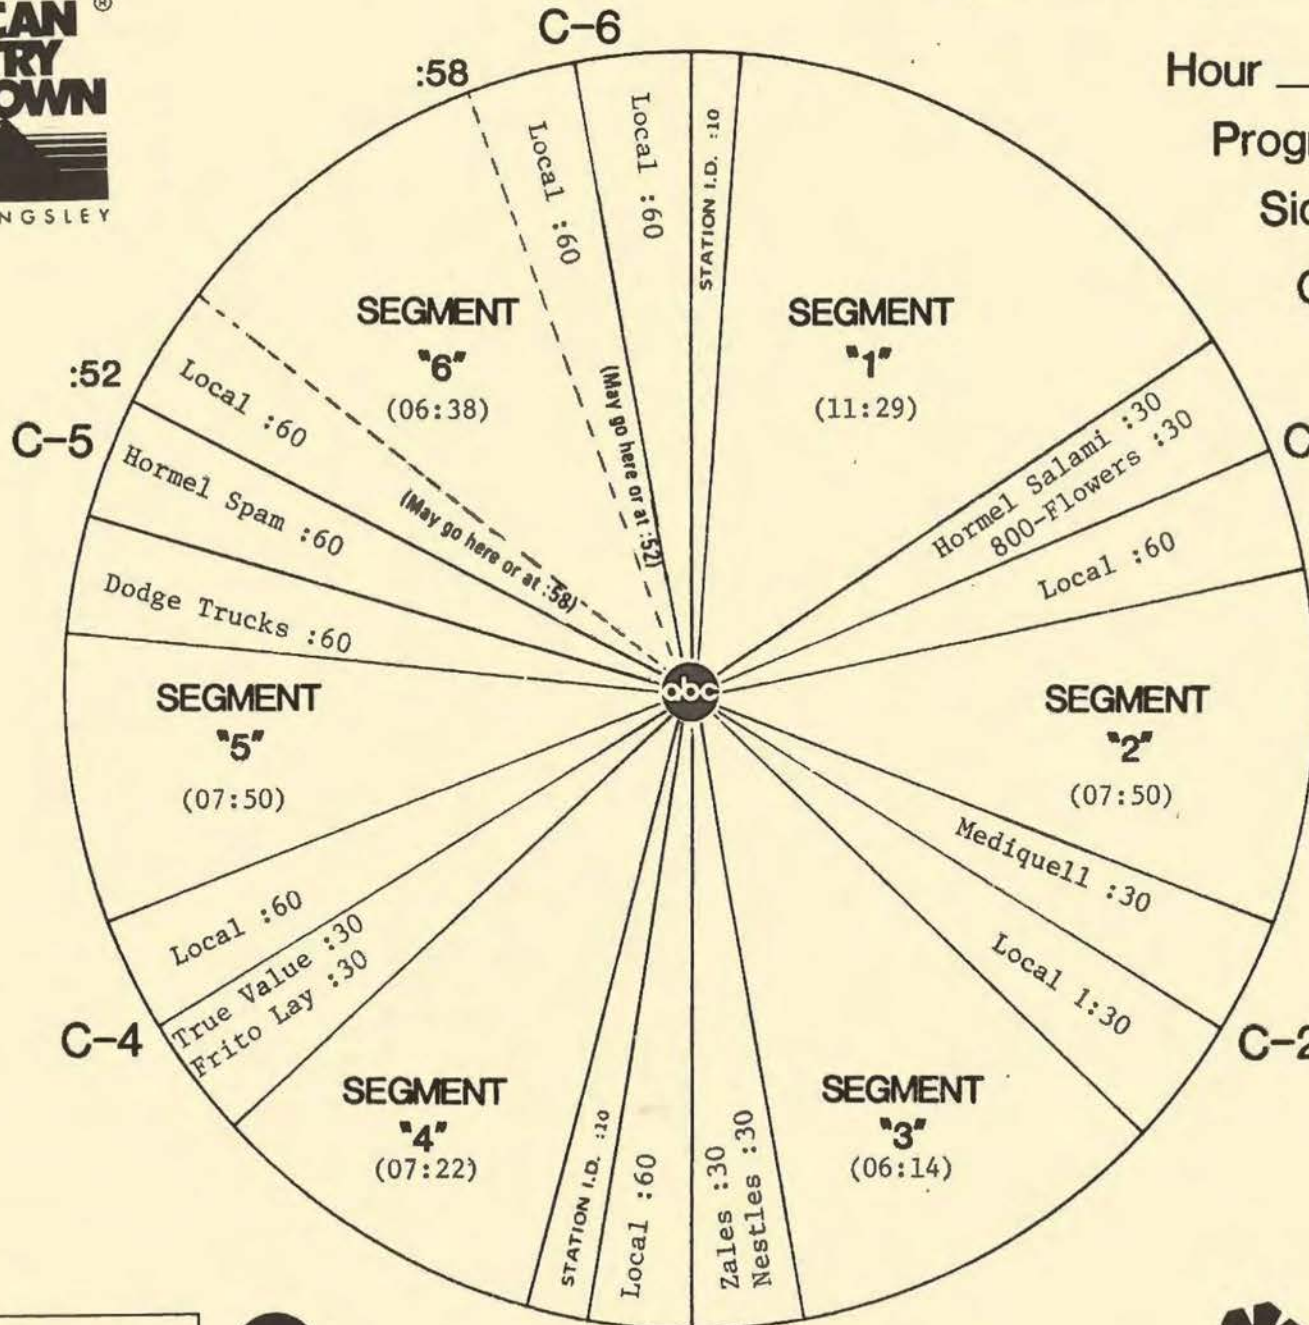

FORMAT AND COMMERCIAL CLOCK

Hour 11

Program 851-6

Sides 2A and 2B

Chart Date 2/9/85

Local minutes available 6½

Network minutes used 5½

ABC Watermark

FORMAT AND COMMERCIAL CLOCK

Hour III

Program 851-6

Sides 3A and 3B

Chart Date 2/9/85

Local minutes available 6

Network minutes used 5

ABC Watermark