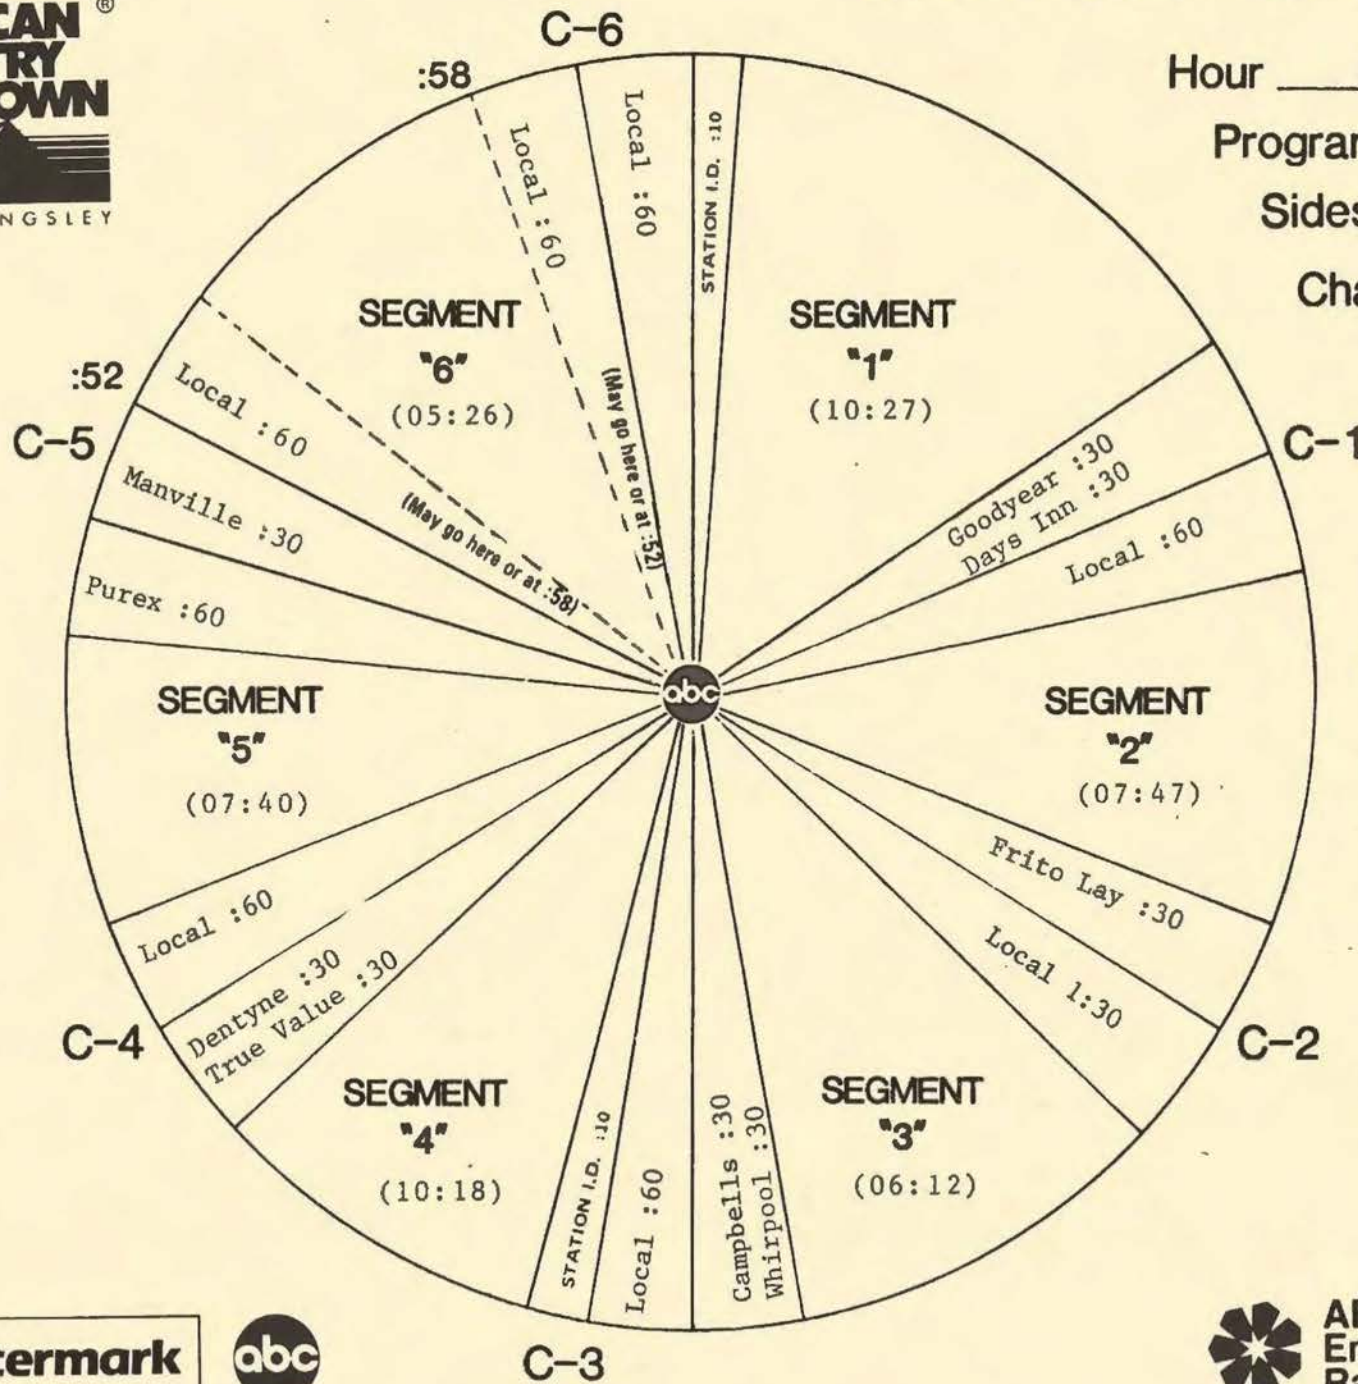

SCHEDULED START TIME	ACTUAL TIME	ELEMENT	RUNNING TIME
30:36		LOGO: AMERICAN COUNTRY COUNTDOWN #20 EYE OF A HURRICANE (B) John Anderson #19 COUNTRY GIRLS (A) John Schneider #18 WALKING A BROKEN HEART (B) Don Williams LOGO: MY KIND OF COUNTRY, MY KIND OF MUSIC	10:18
40:54		C-4 NETWORK SPOT: True Value/Dentyne (OUT CUE) Jingle ends cold with... "...breath with Dentyne."	30/30
41:54		LOCAL INSERT:	:60
42:54		LOGO: AMERICAN COUNTRY COUNTDOWN #17 SHE USED TO LOVE ME A LOT (B/A) David Allen Coe #16 CRAZY (A) Kenny Rogers LOGO: MY KIND OF COUNTRY, MY KIND OF MUSIC	07:40
50:34		C-5 NETWORK SPOT: Purex/Manville (OUT CUE) Voice out cold with... "...do it now."	60/30
52:04		LOGO: AMERICAN COUNTRY COUNTDOWN #15 IF THAT AIN'T LOVE (A) Lacy J. Dalton #14 YOU'VE GOT A GOOD LOVE COMIN' (B/A) Lee Greenwood	05:26
47:23		THEME UP AND UNDER WITH TALK UNIT ENDING AT: 57:30 THEME TO: 57:50	
57:50		C-6 LOCAL INSERT:	2:00
59:50		STATION I. D.:	:10

FORMAT AND COMMERCIAL CLOCK

Hour 11

Program 851-8

Sides 2A and 2B

Chart Date _____

Local minutes available 6½

Network minutes used 5

ABC Watermark