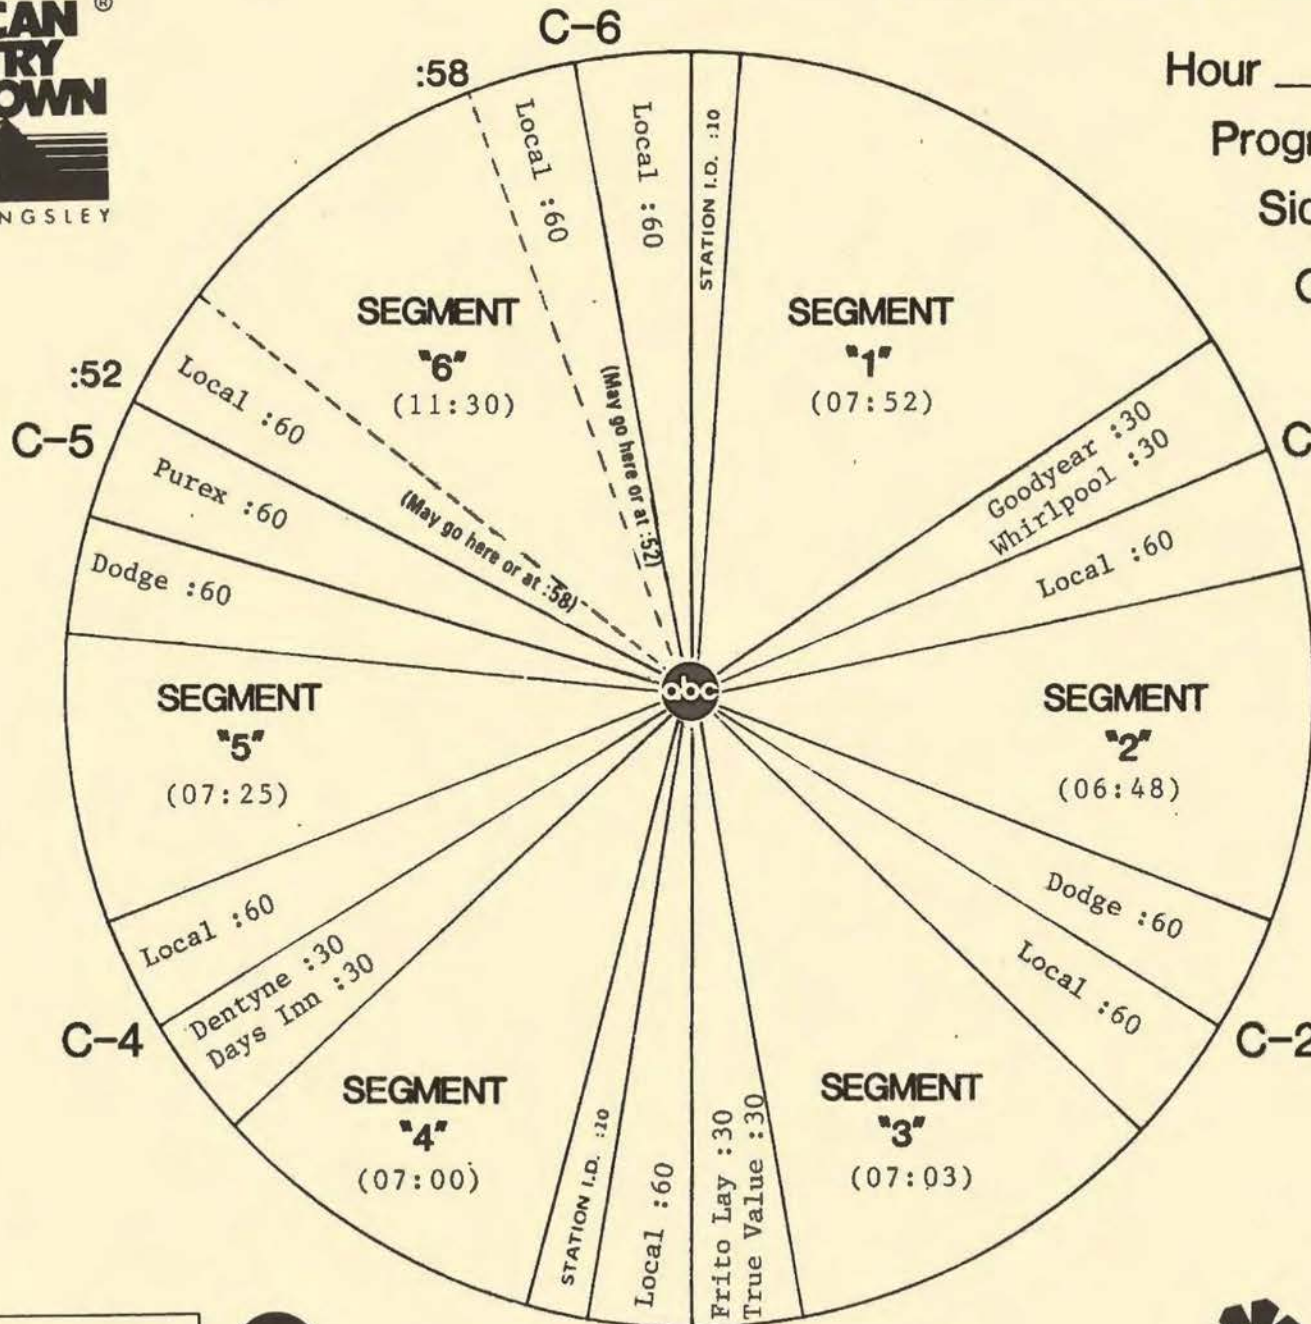

FORMAT AND COMMERCIAL CLOCK

Hour 11

Program 851-8

Sides 2A and 2B

Chart Date _____

Local minutes available 6½

Network minutes used 5

ABC Watermark

FORMAT AND COMMERCIAL CLOCK

Hour III

Program 851-8

Sides 3A and 3B

Chart Date 2/23/85

Local minutes available 6

Network minutes used 6

ABC Watermark