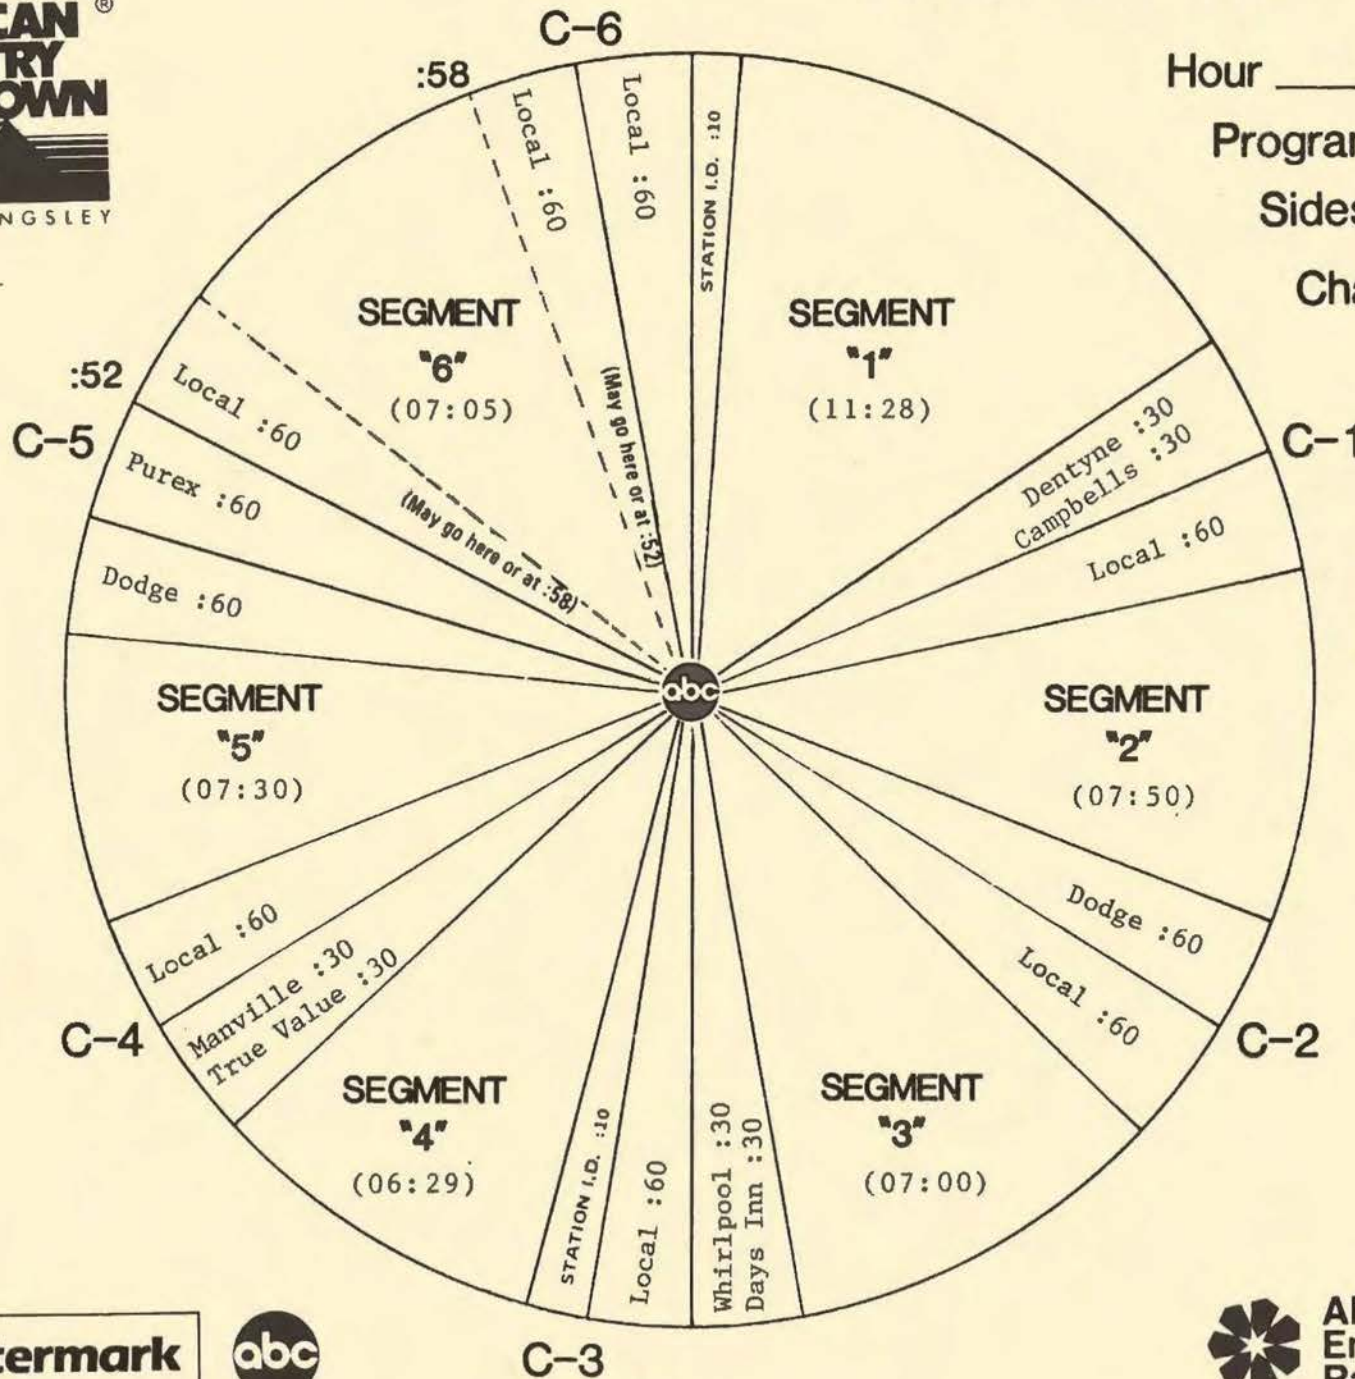

SCHEDULED START TIME	ACTUAL TIME	ELEMENT	RUNNING TIME
32:28		LOGO: AMERICAN COUNTRY COUNTDOWN #33 DON'T CALL IT LOVE (B) Dolly Parton #32 SOMETHING IN MY HEART (A) Ricky Skaggs LOGO: MY KIND OF COUNTRY, MY KIND OF MUSIC	06:29
38:57		C-4 NETWORK SPOT: True Value/Manville (OUT CUE) Jingle ends cold after... "...on the radio (SFX)."	30/30
39:57		LOCAL INSERT:	:60
40:57		LOGO: AMERICAN COUNTRY COUNTDOWN #31 GIRLS NIGHT OUT (A) Judds #30 MAJOR MOVES (B) Hank Williams Jr. LOGO: MY KIND OF COUNTRY, MY KIND OF MUSIC	07:30
48:27		C-5 NETWORK SPOT: Dodge/Purex (OUT CUE) Voice out cold with... "...symbol of value."	60/60
50:27		LOGO: AMERICAN COUNTRY COUNTDOWN #29 WALTZ ME TO HEAVEN (B) Waylon Jennings #28 ONE OWNER HEART (A) T.G. Sheppard	07:05
57:23		THEME UP AND UNDER WITH TALK UNIT ENDING AT: 57:32 THEME TO: 57:50	
57:50		C-6 LOCAL INSERT:	2:00
59:50		STATION I. D.:	:10

FORMAT AND COMMERCIAL CLOCK

Hour I

Program 851-8

Sides 1A and 1B

Chart Date 2/23/85

Local minutes available 6

Network minutes used 6

ABC Watermark