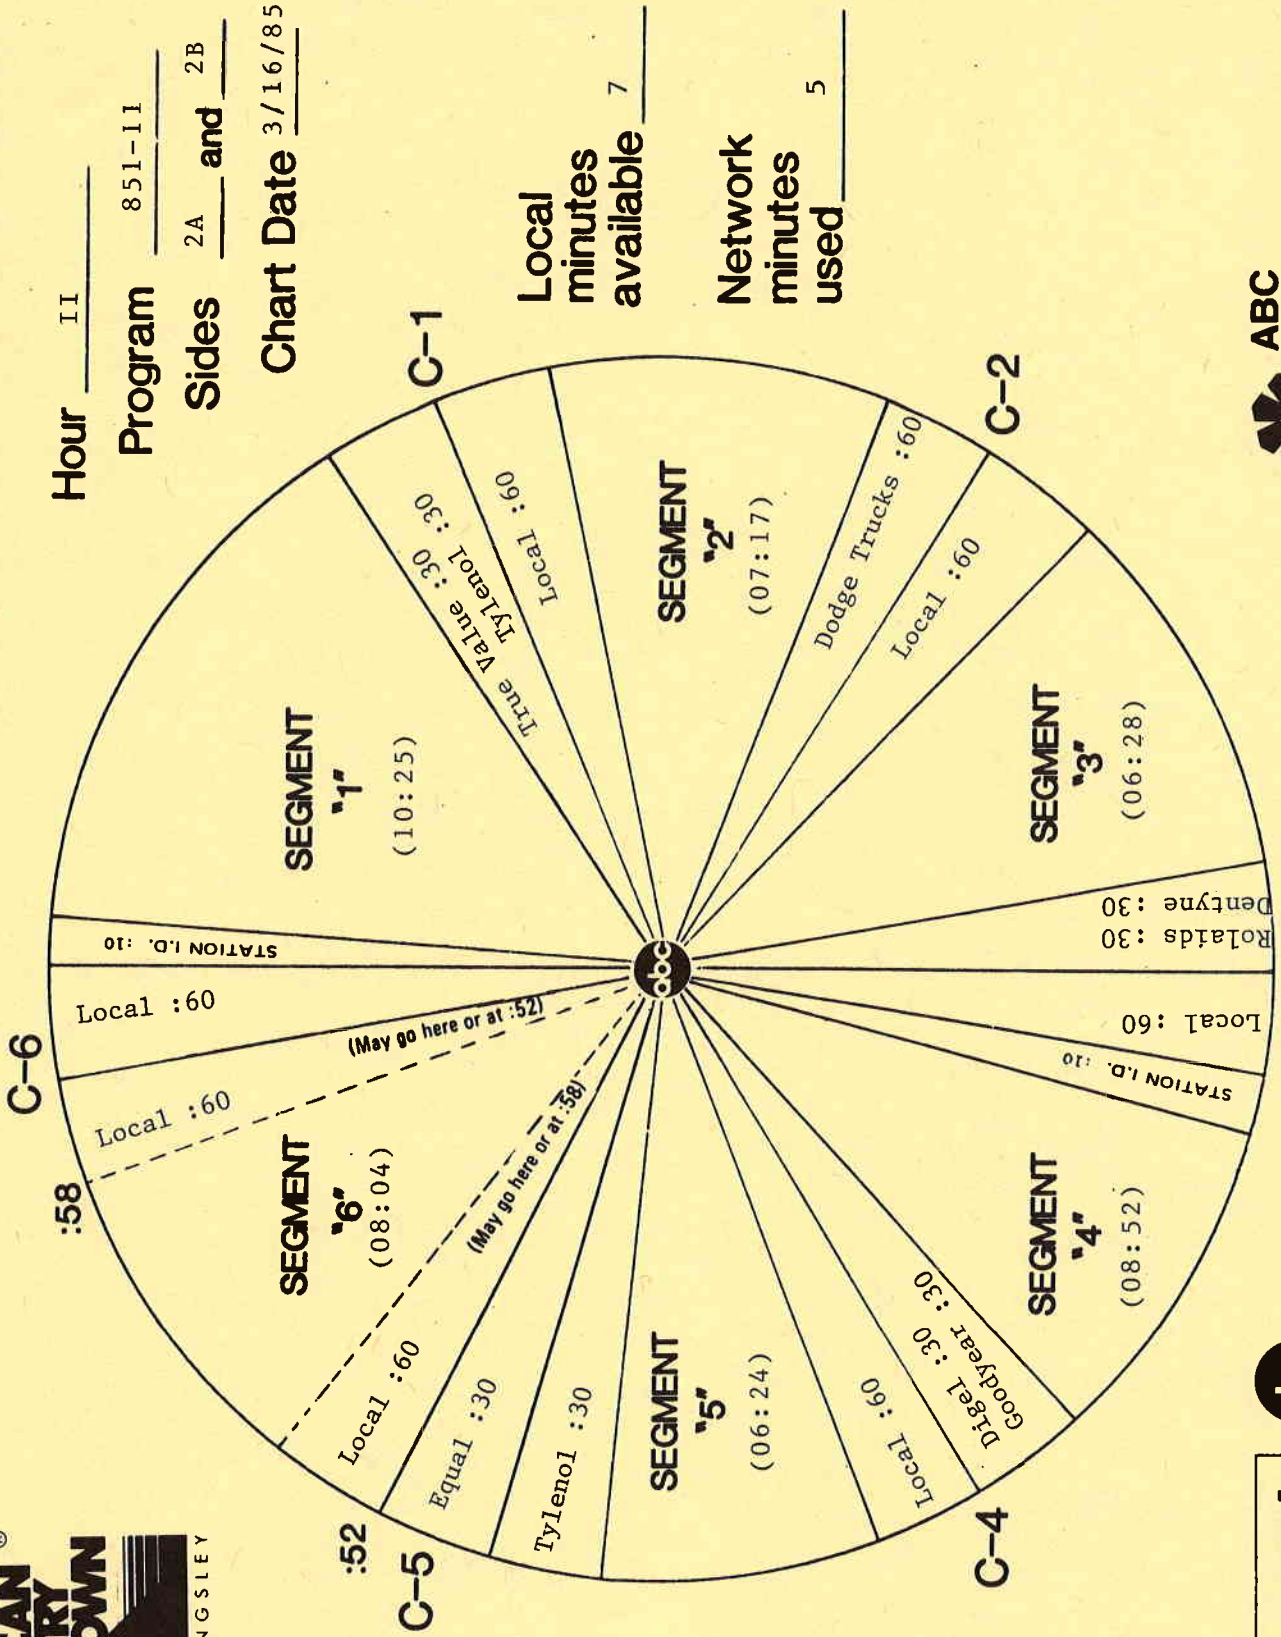

Hour 11
Program 851-11
Sides 2A and 2B
Chart Date 3/16/85