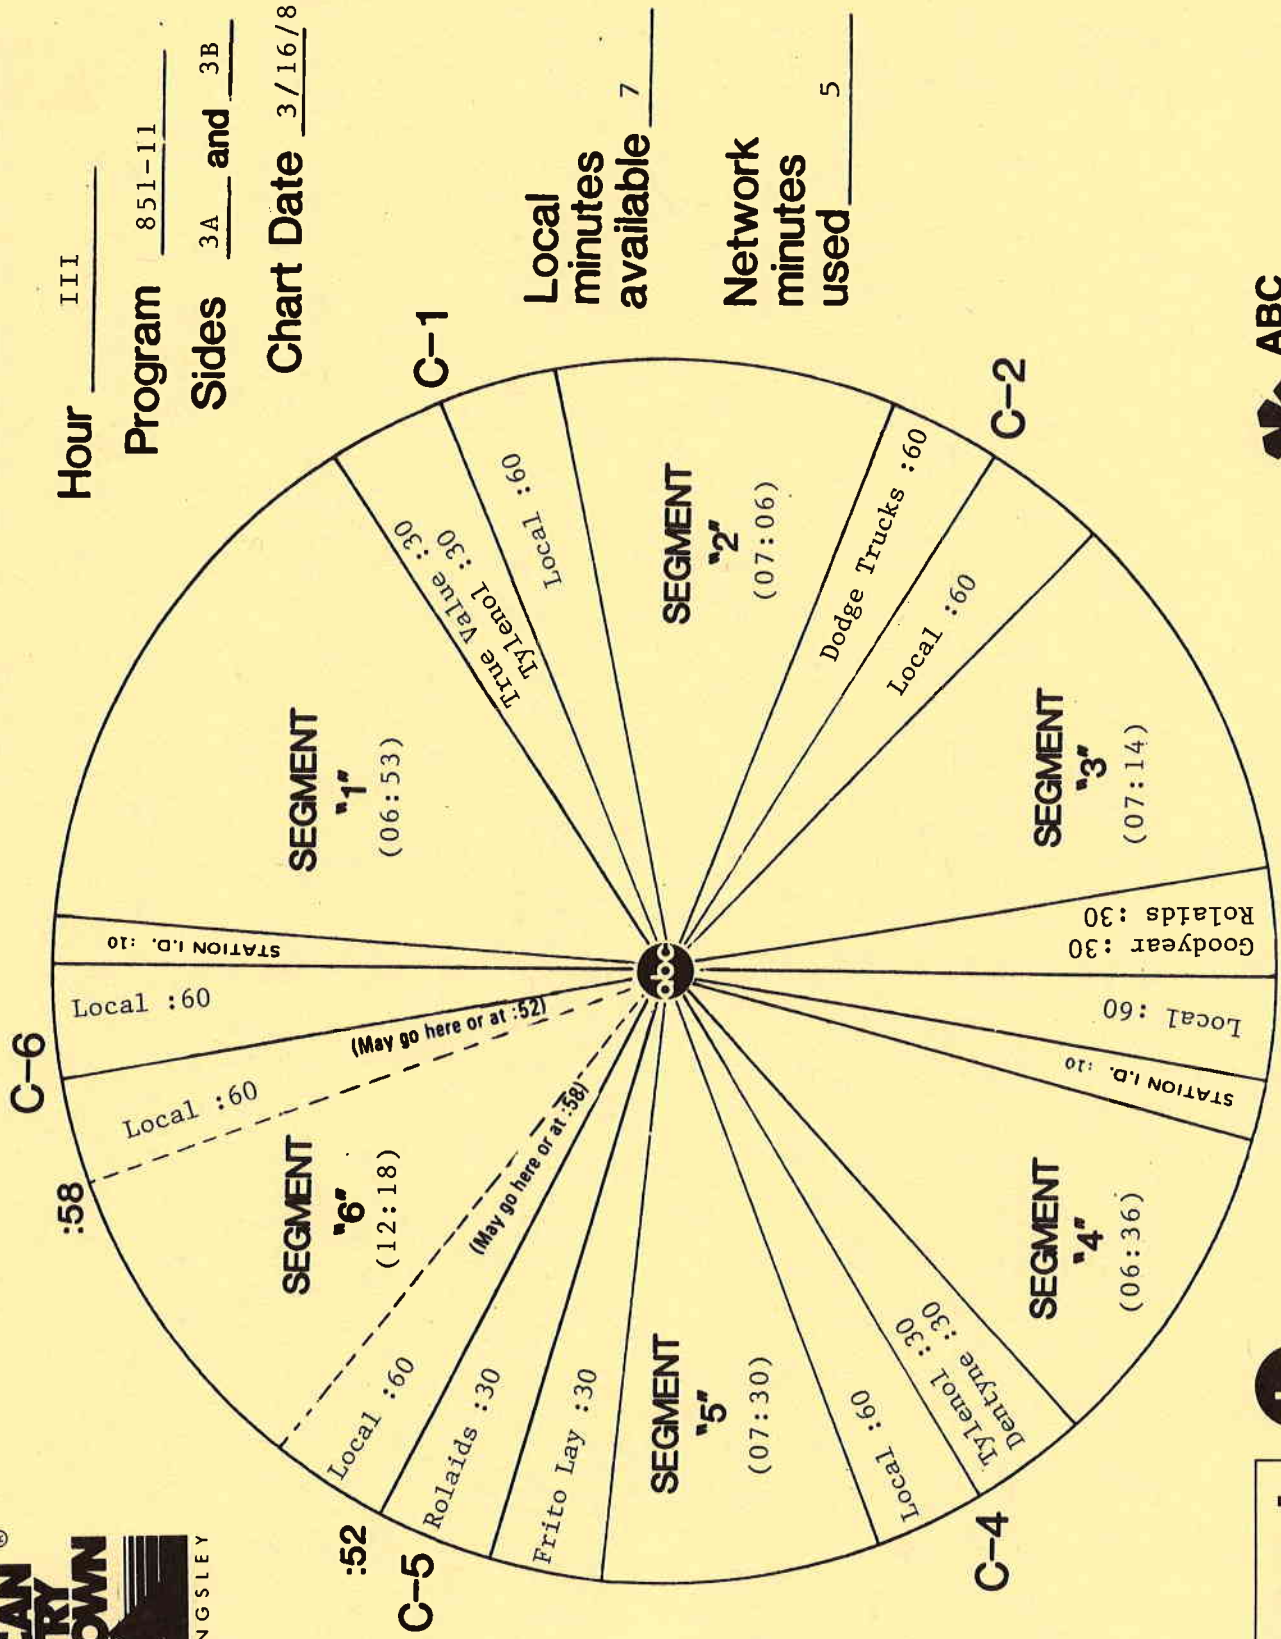

Hour III
Program 851-11
Sides 3A and 3B
Chart Date 3/16/85