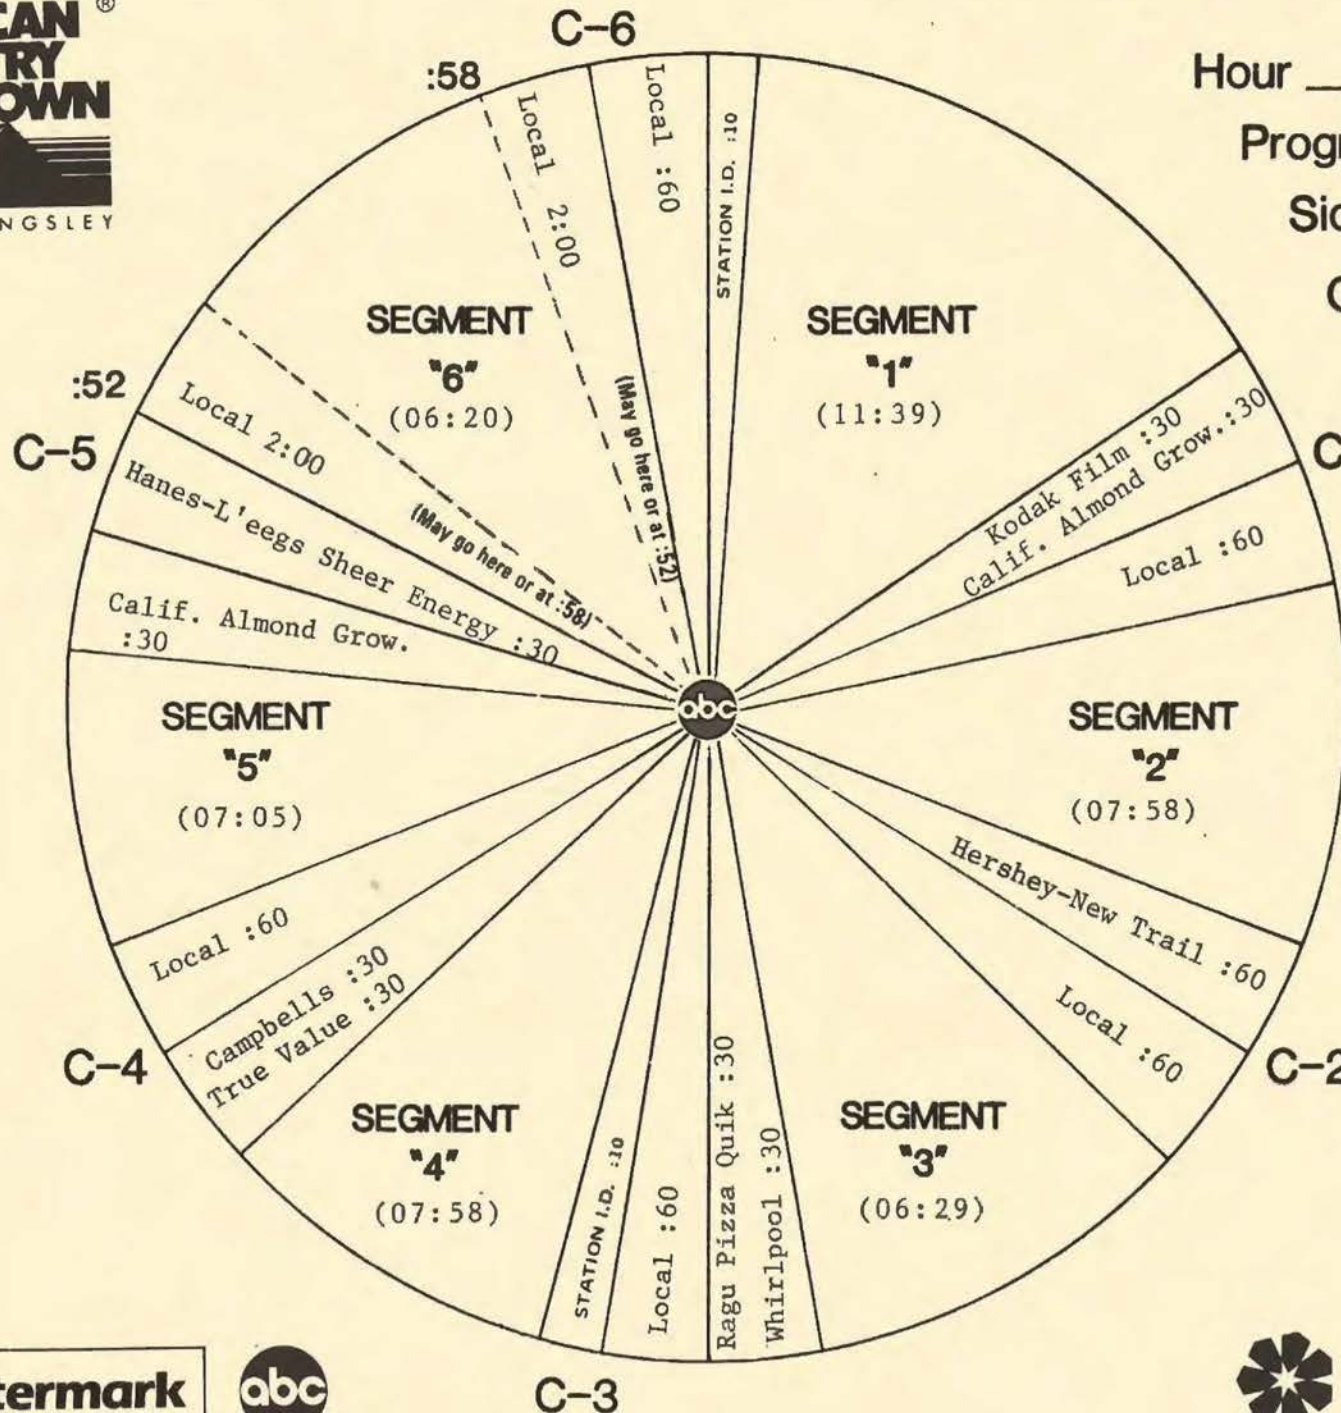

# FORMAT AND COMMERCIAL CLOCK

Hour I

Program 852-2

Sides 1A and 1B

Chart Date 4/13/85

Local minutes available 7

Network minutes used 5

ABC Watermark