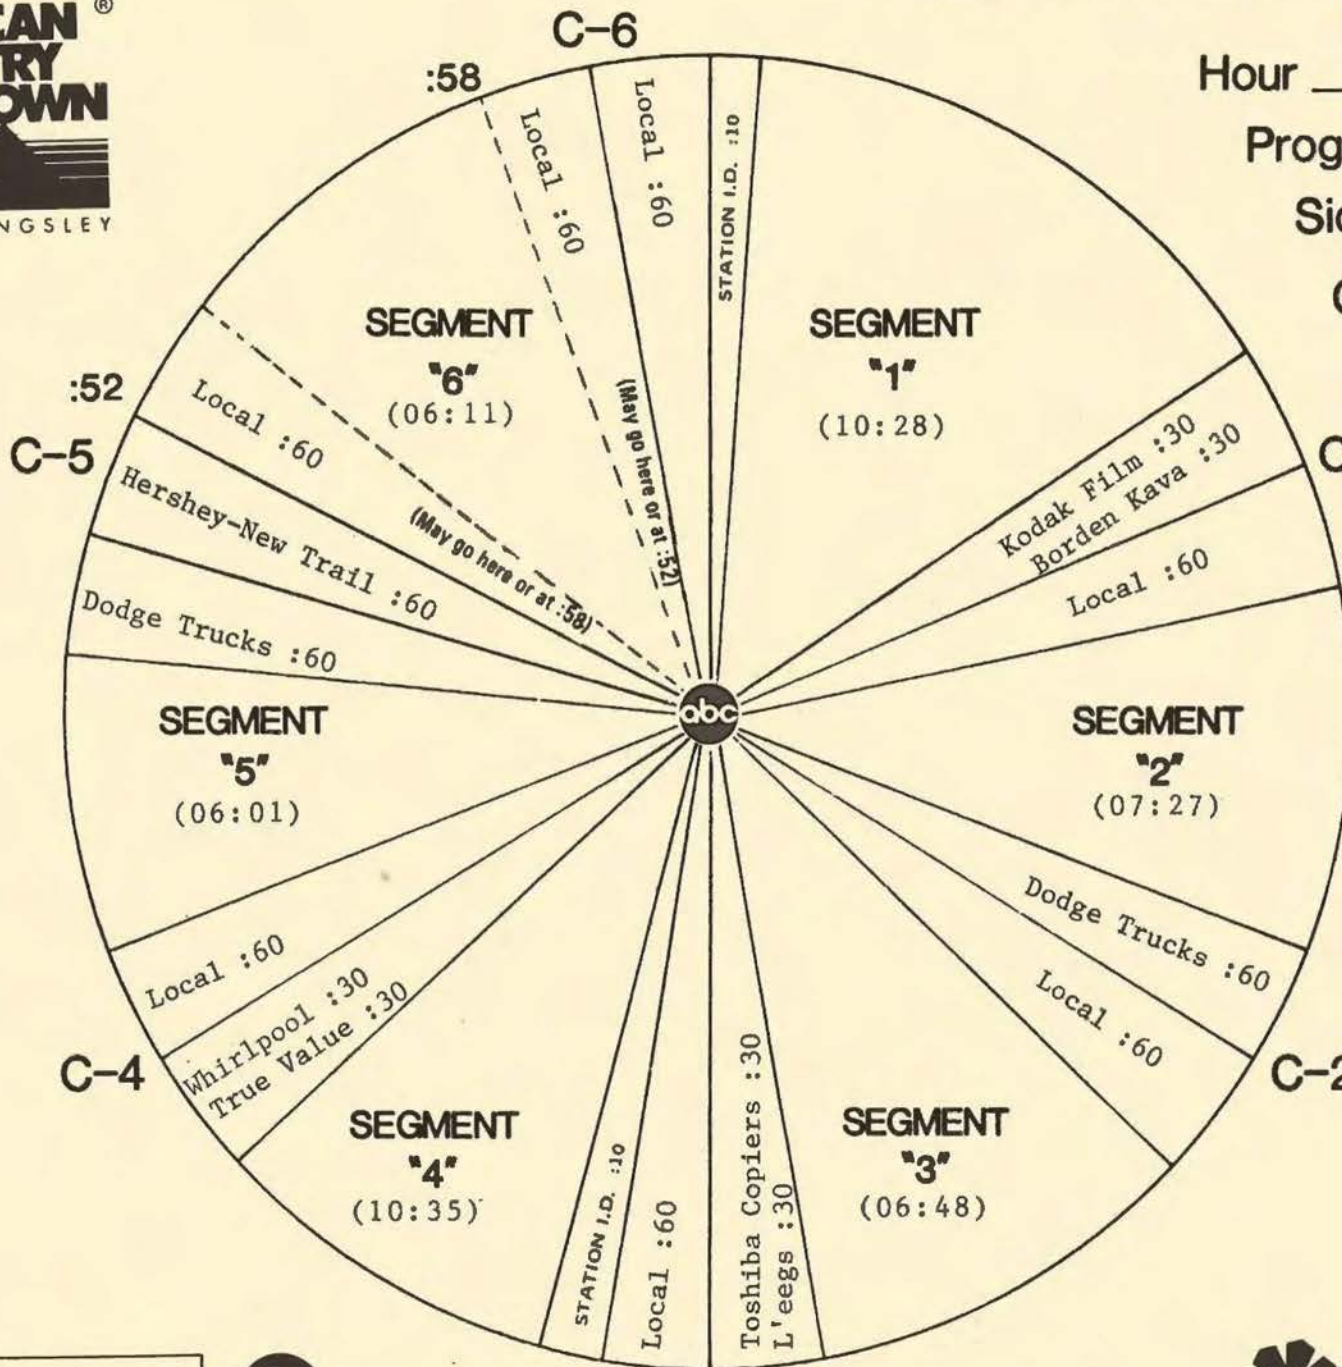

FORMAT AND COMMERCIAL CLOCK

Hour II

Program 852-2

Sides 2A and 2B

Chart Date 4/13/85

Local minutes available 6

Network minutes used 6

ABC Watermark