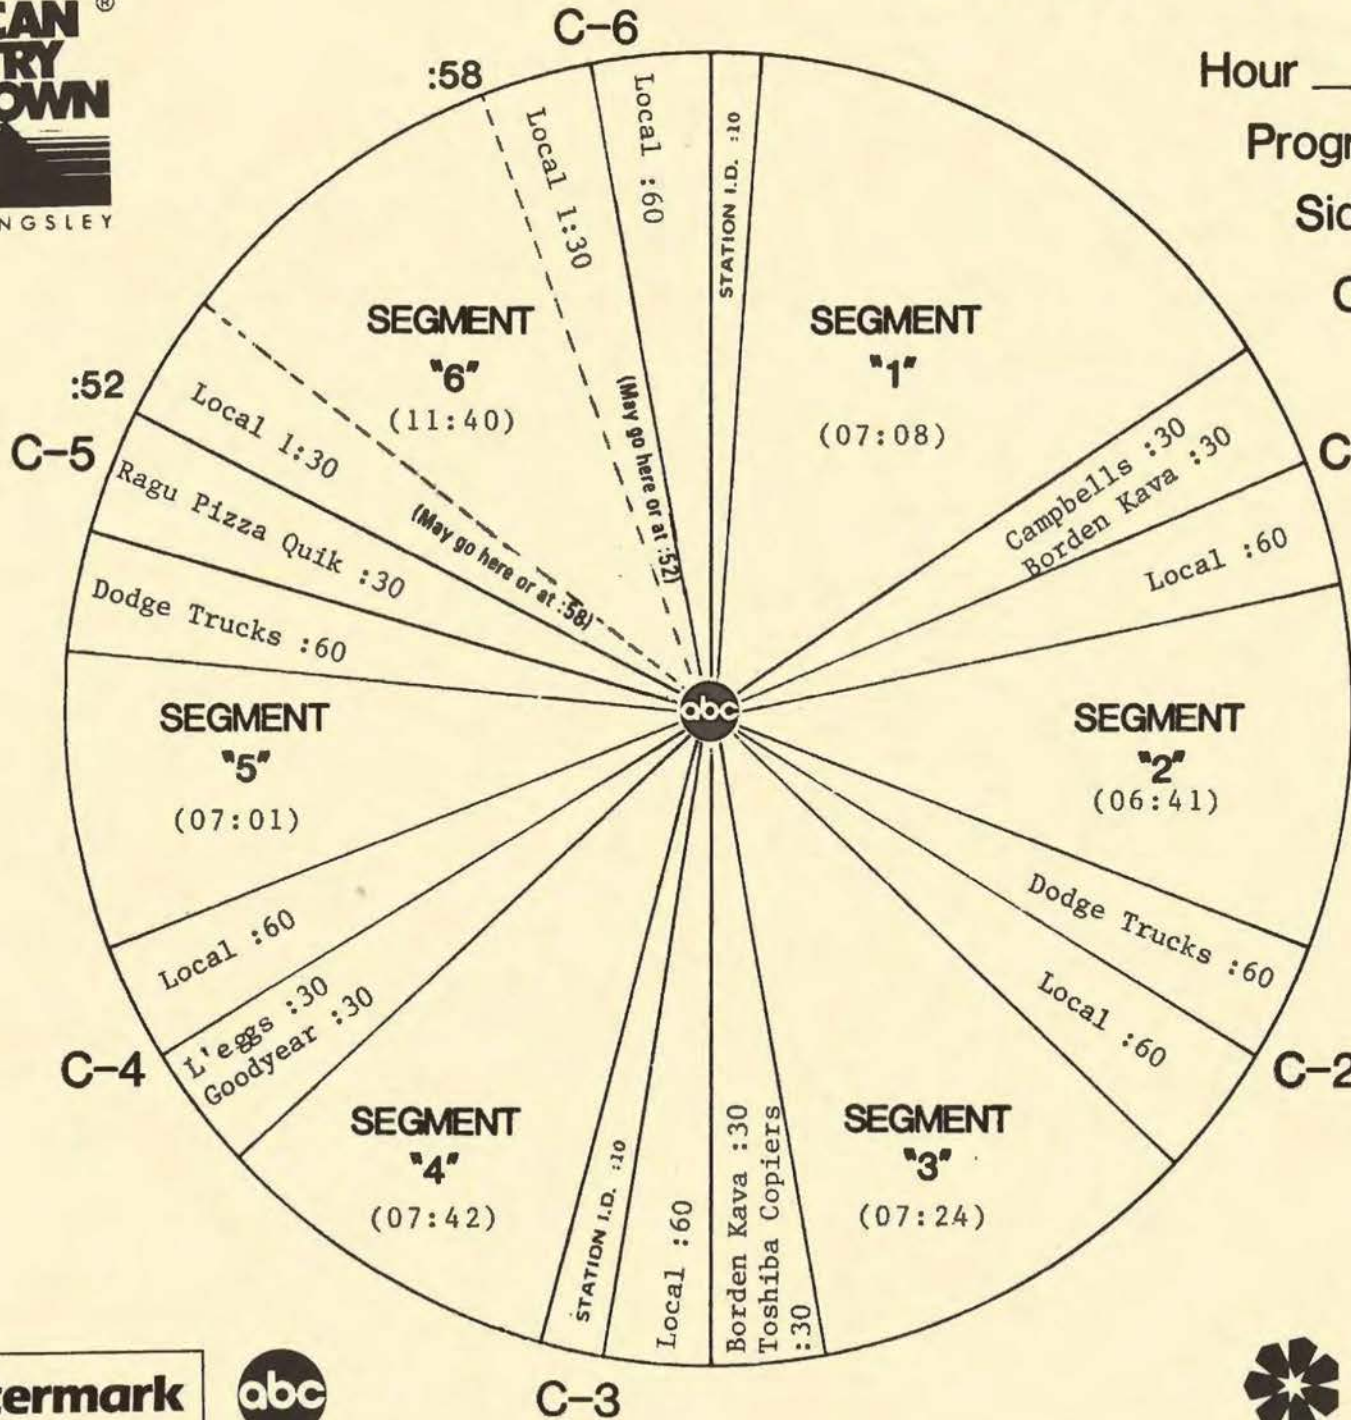

# FORMAT AND COMMERCIAL CLOCK

Hour III

Program 852-2

Sides 3A and 3B

Chart Date 4/13/85

Local minutes available 6½

Network minutes used 5½

**ABC Watermark**