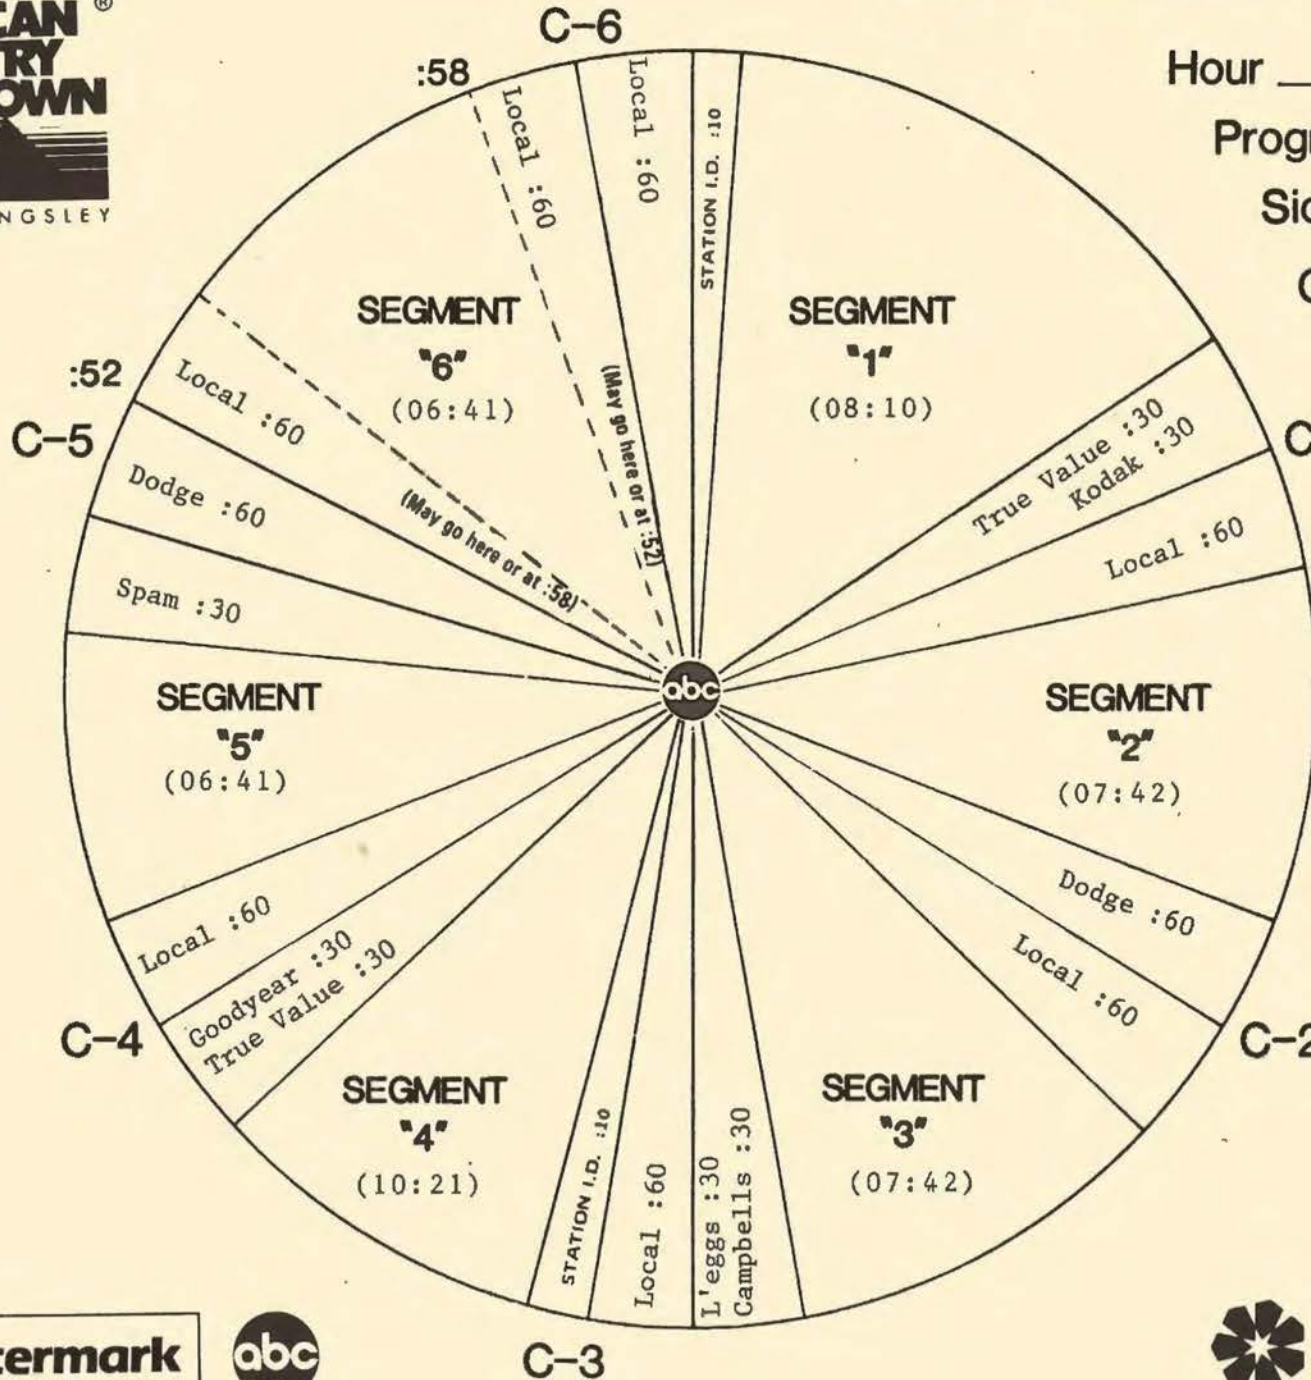

FORMAT AND COMMERCIAL CLOCK

Hour I

Program 852-3

Sides 1A and 1B

Chart Date 4/20/85

Local minutes available 6

Network minutes used 6

ABC Watermark