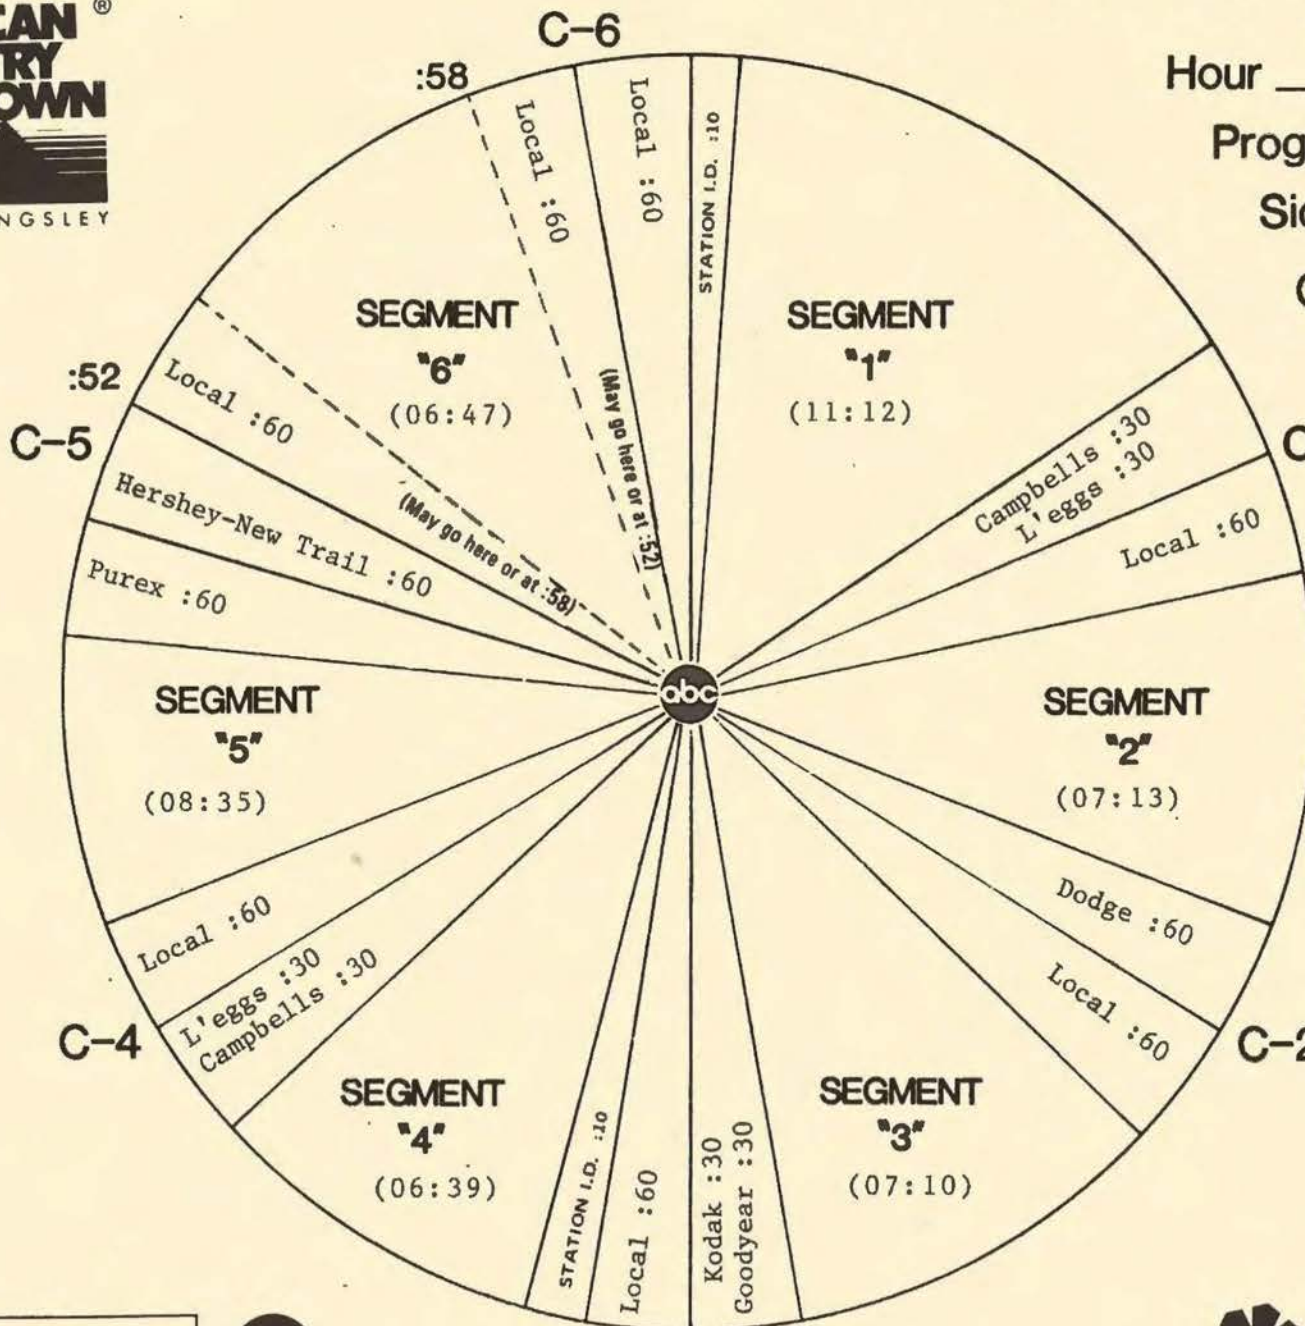

FORMAT AND COMMERCIAL CLOCK

Hour II

Program 852-3

Sides 2A and 2B

Chart Date 4/20/85

Local minutes available 6

Network minutes used 6

ABC Watermark