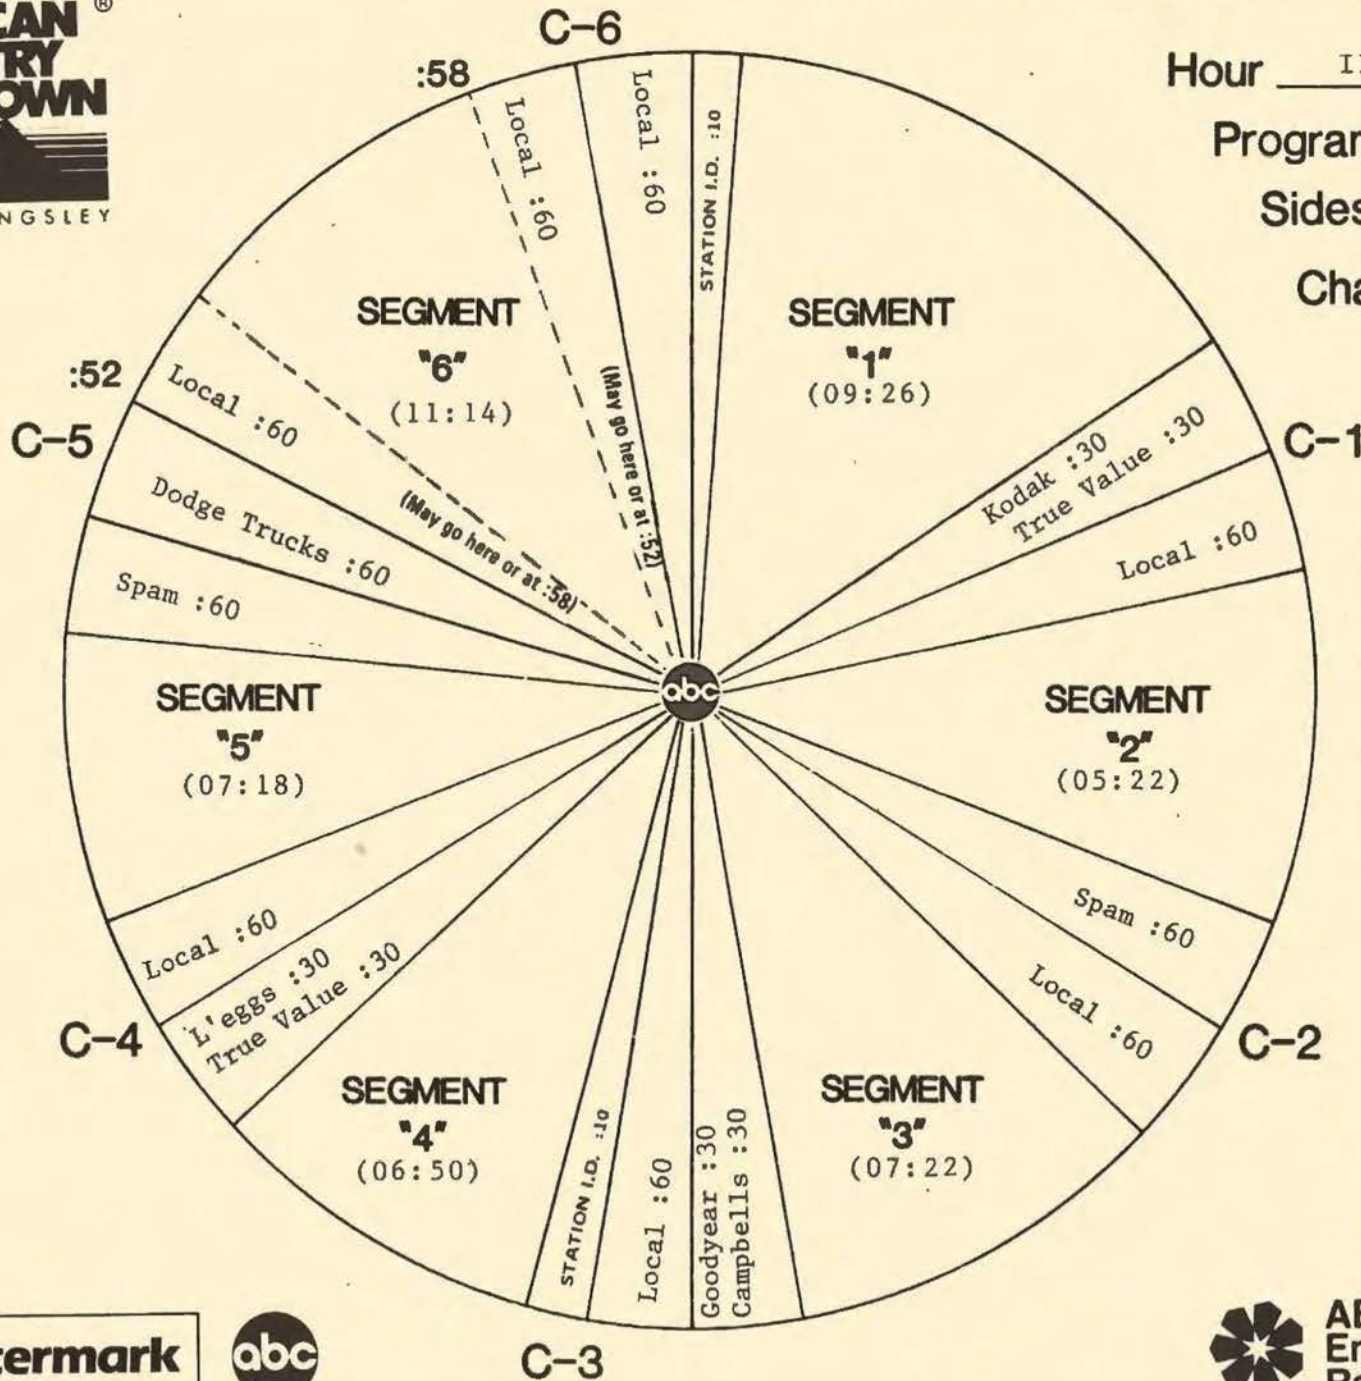

FORMAT AND COMMERCIAL CLOCK

Hour III

Program 852-3

Sides 3A and 3B

Chart Date 4/20/85

Local minutes available 6

Network minutes used 6

ABC Watermark

ABC Entertainment Radio Network

AMERICAN COUNTRY COUNTDOWN

WITH BOB KINGSLEY

ABC Watermark
3575 Cahuenga Blvd. West, #555
Los Angeles, CA 90068
(213) 980-9490

TOPICAL PROMOS

ACC Promos for show #852-3 are located at the end of side 3A.

2) OLDEST & OLDEST (:24)

Hi, this is Bob Kingsley. On American Country Countdown last week the oldest chart scorer on the survey was not the oldest person. Merle Haggard began scoring country chart records earlier than anybody in the forty last week beginning his string in 1963. The oldest person on the survey was 54 yr. old Ray Charles. Follow all the action this week here on American Country Countdown.