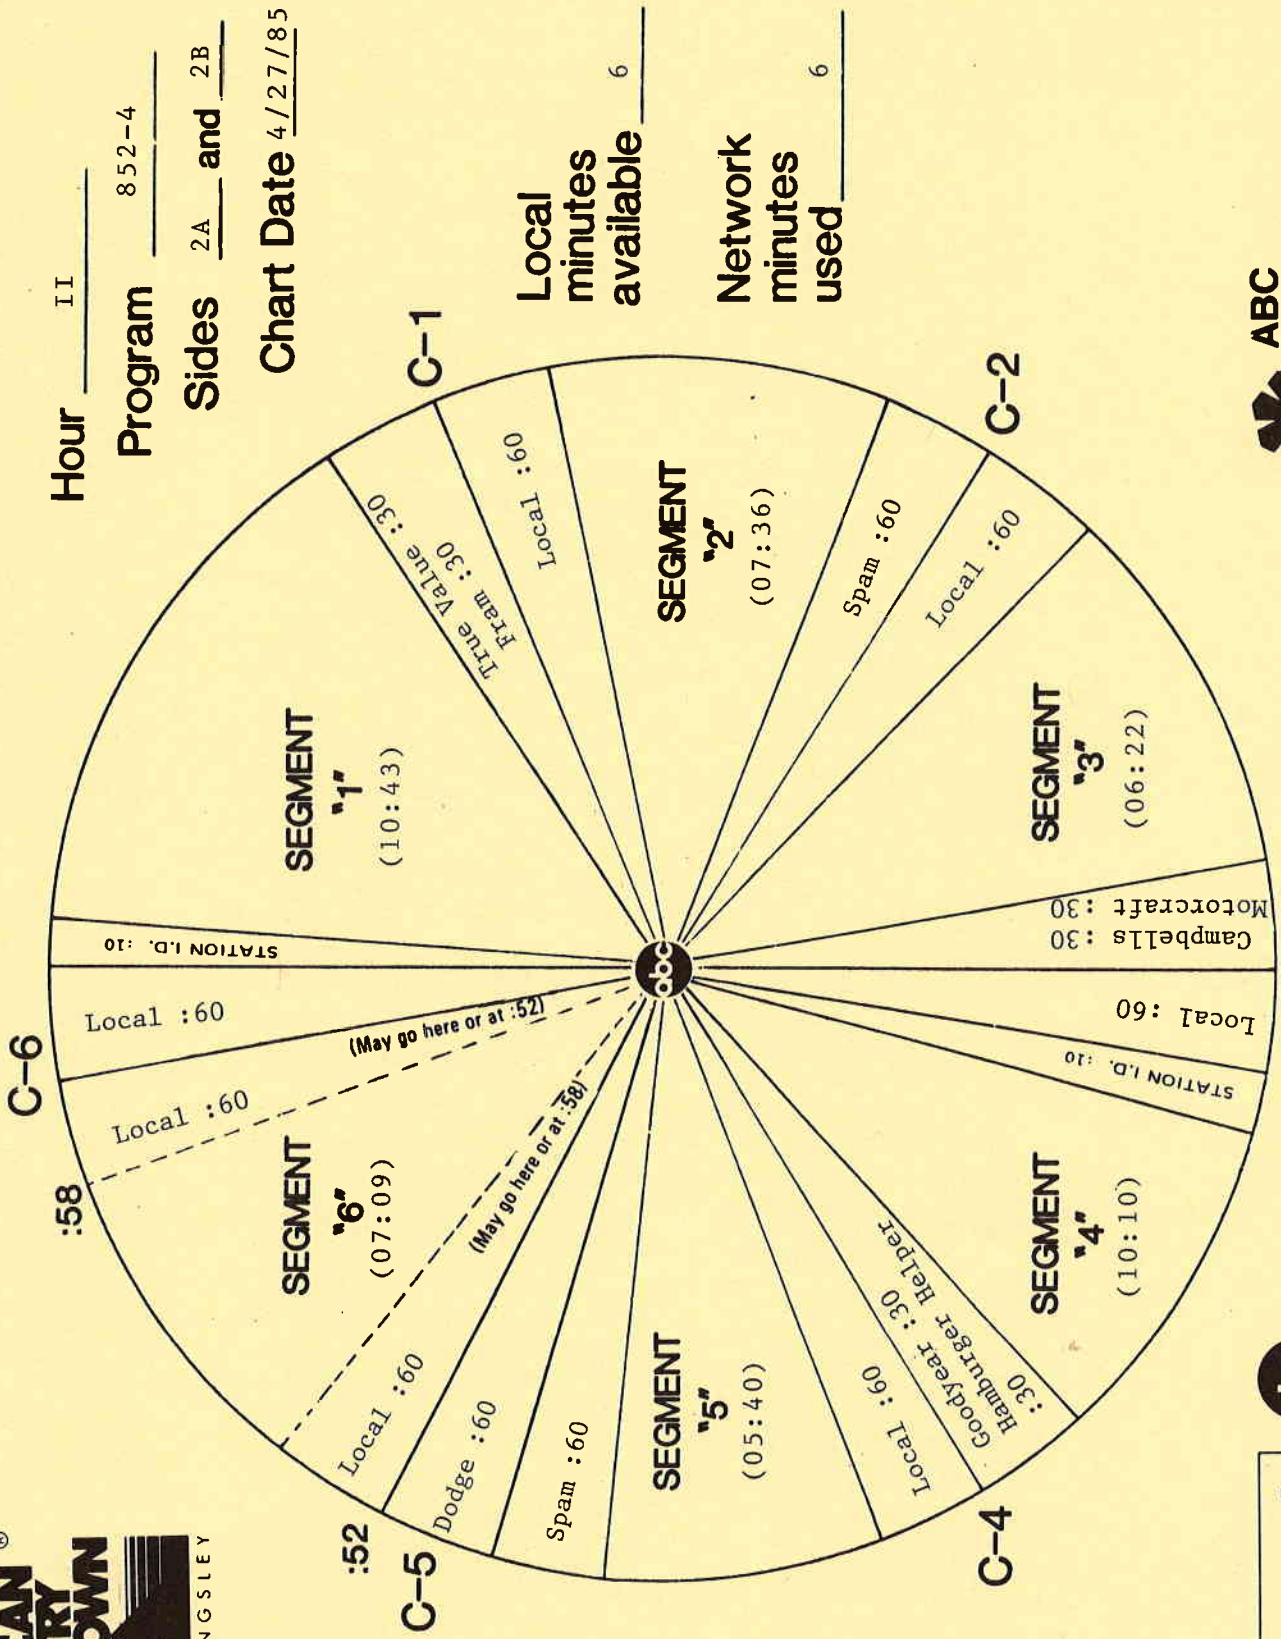

Hour II

Program 852-4

Sides 2A and 2B

Chart Date 4/27/85