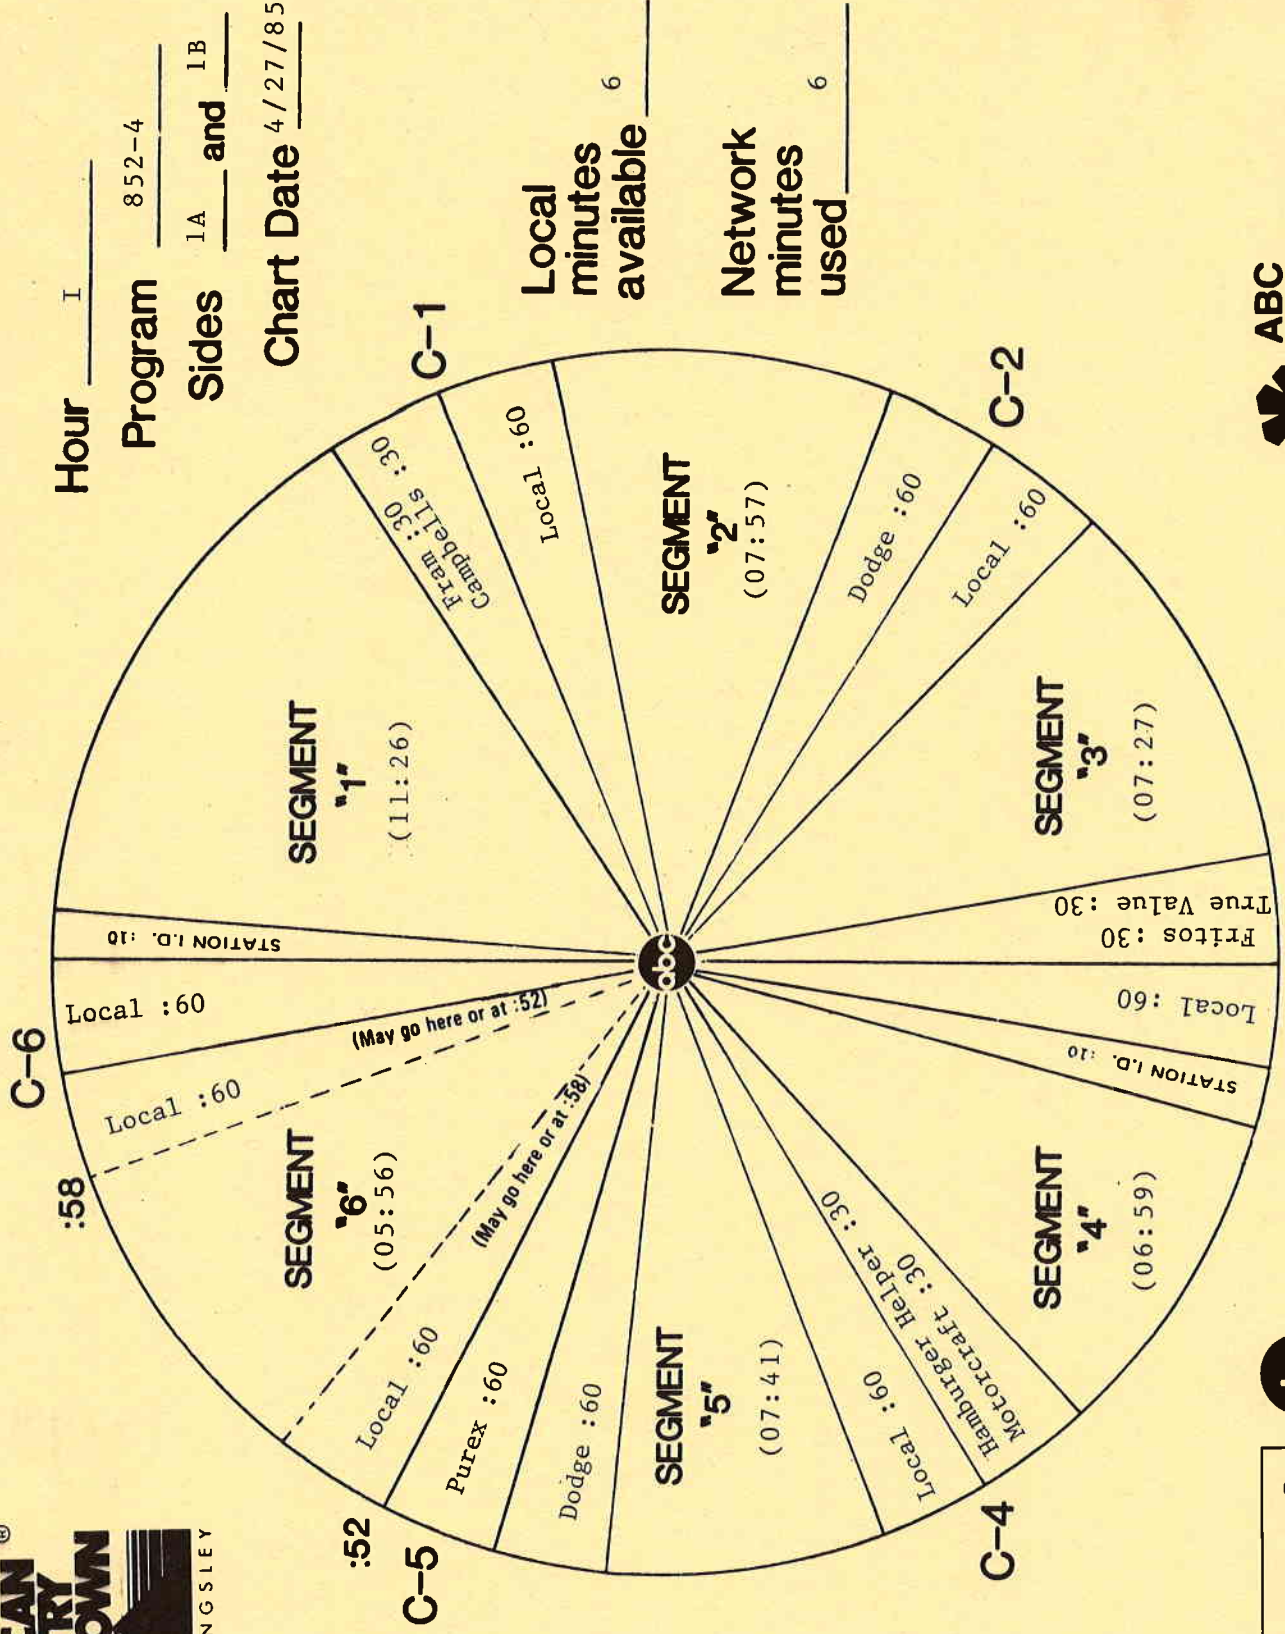

Hour I
Program 852-4
Sides 1A and 1B

Chart Date 4/27/85