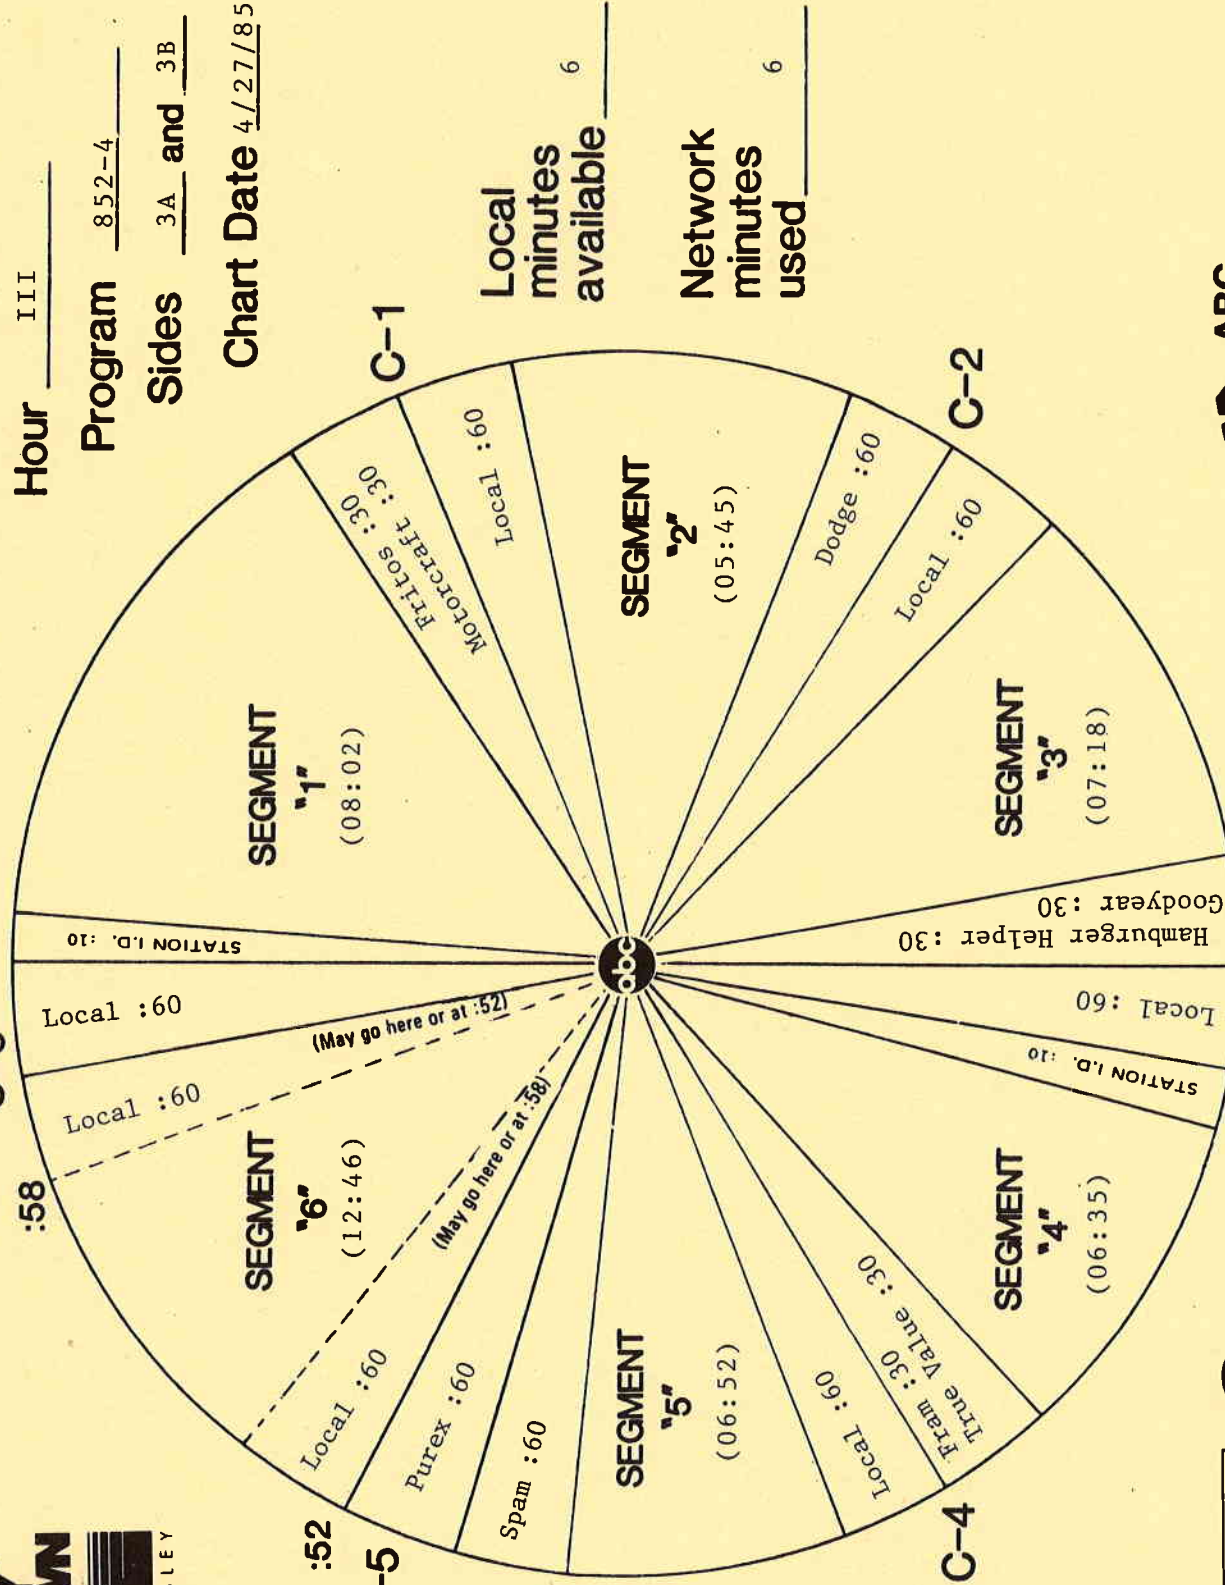

FORMAT AND COMMERCIAL CLOCK

Hour III

Program 852-4

Sides 3A and 3B

Chart Date 4/27/85

Local minutes available 6

Network minutes used 6

ABC Watermark