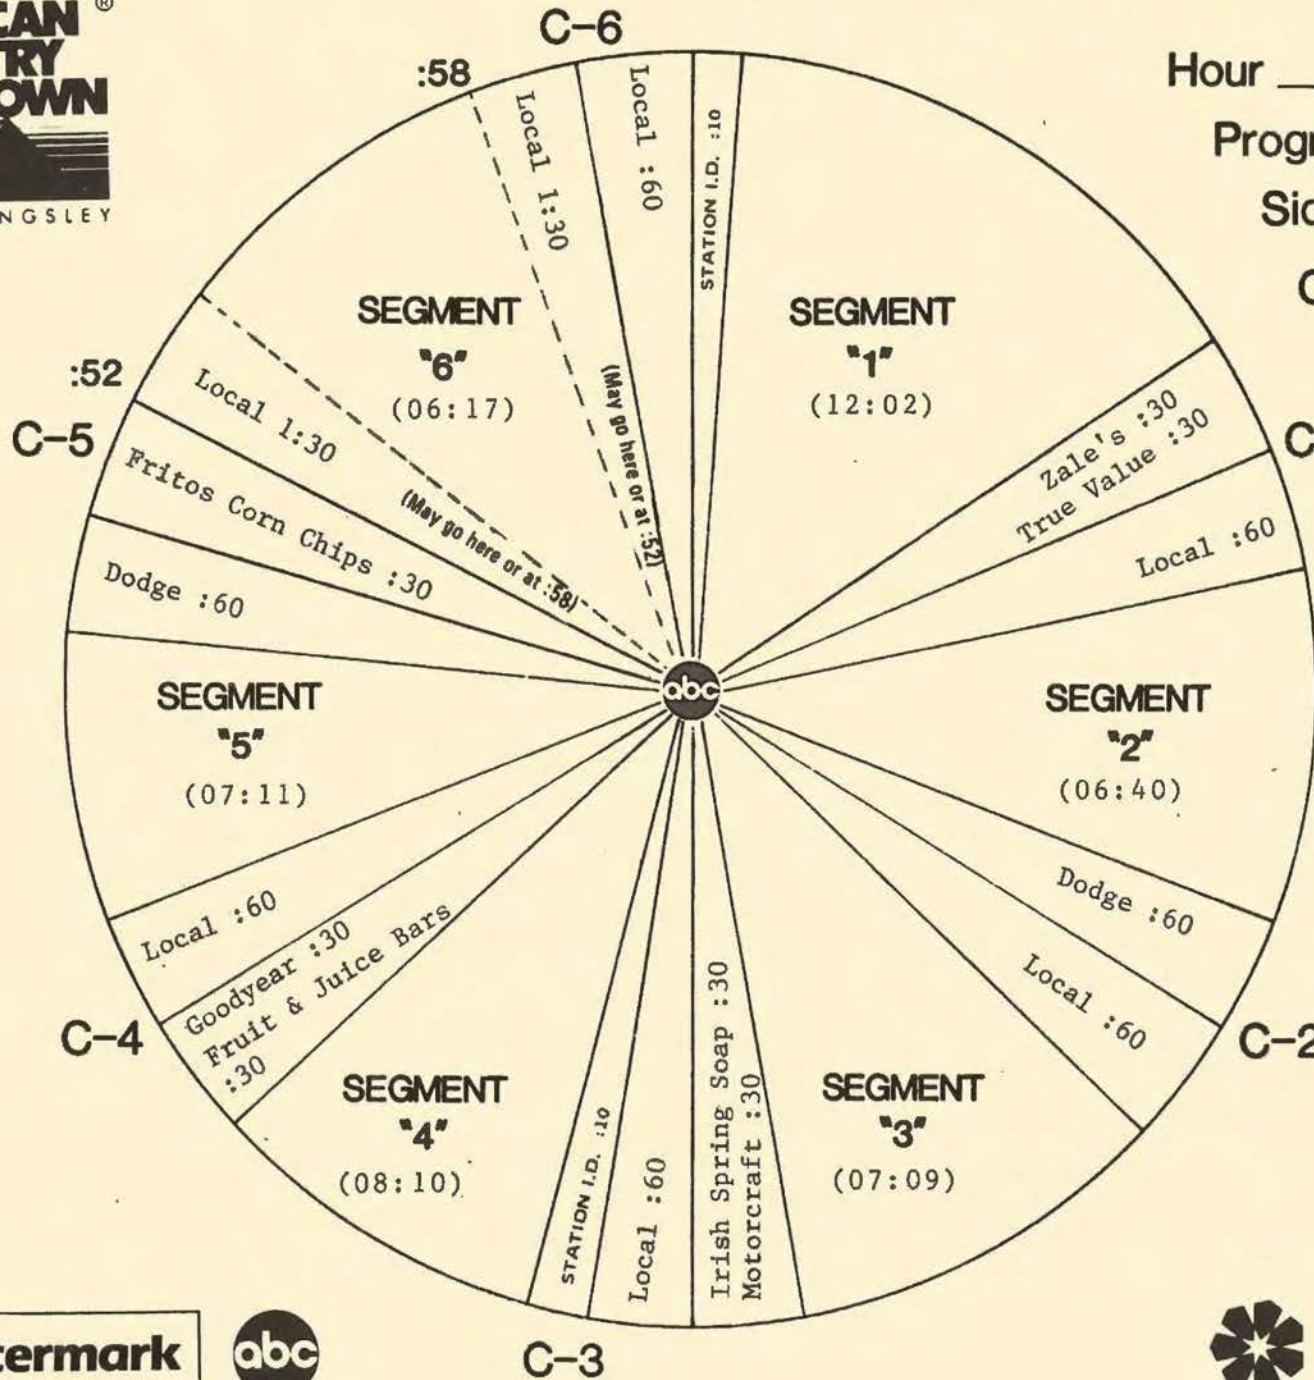

FORMAT AND COMMERCIAL CLOCK

Hour II
Program 852-5
Sides 2A and 2B
Chart Date 5/4/85

Local minutes available 6½
Network minutes used 5½

ABC Watermark