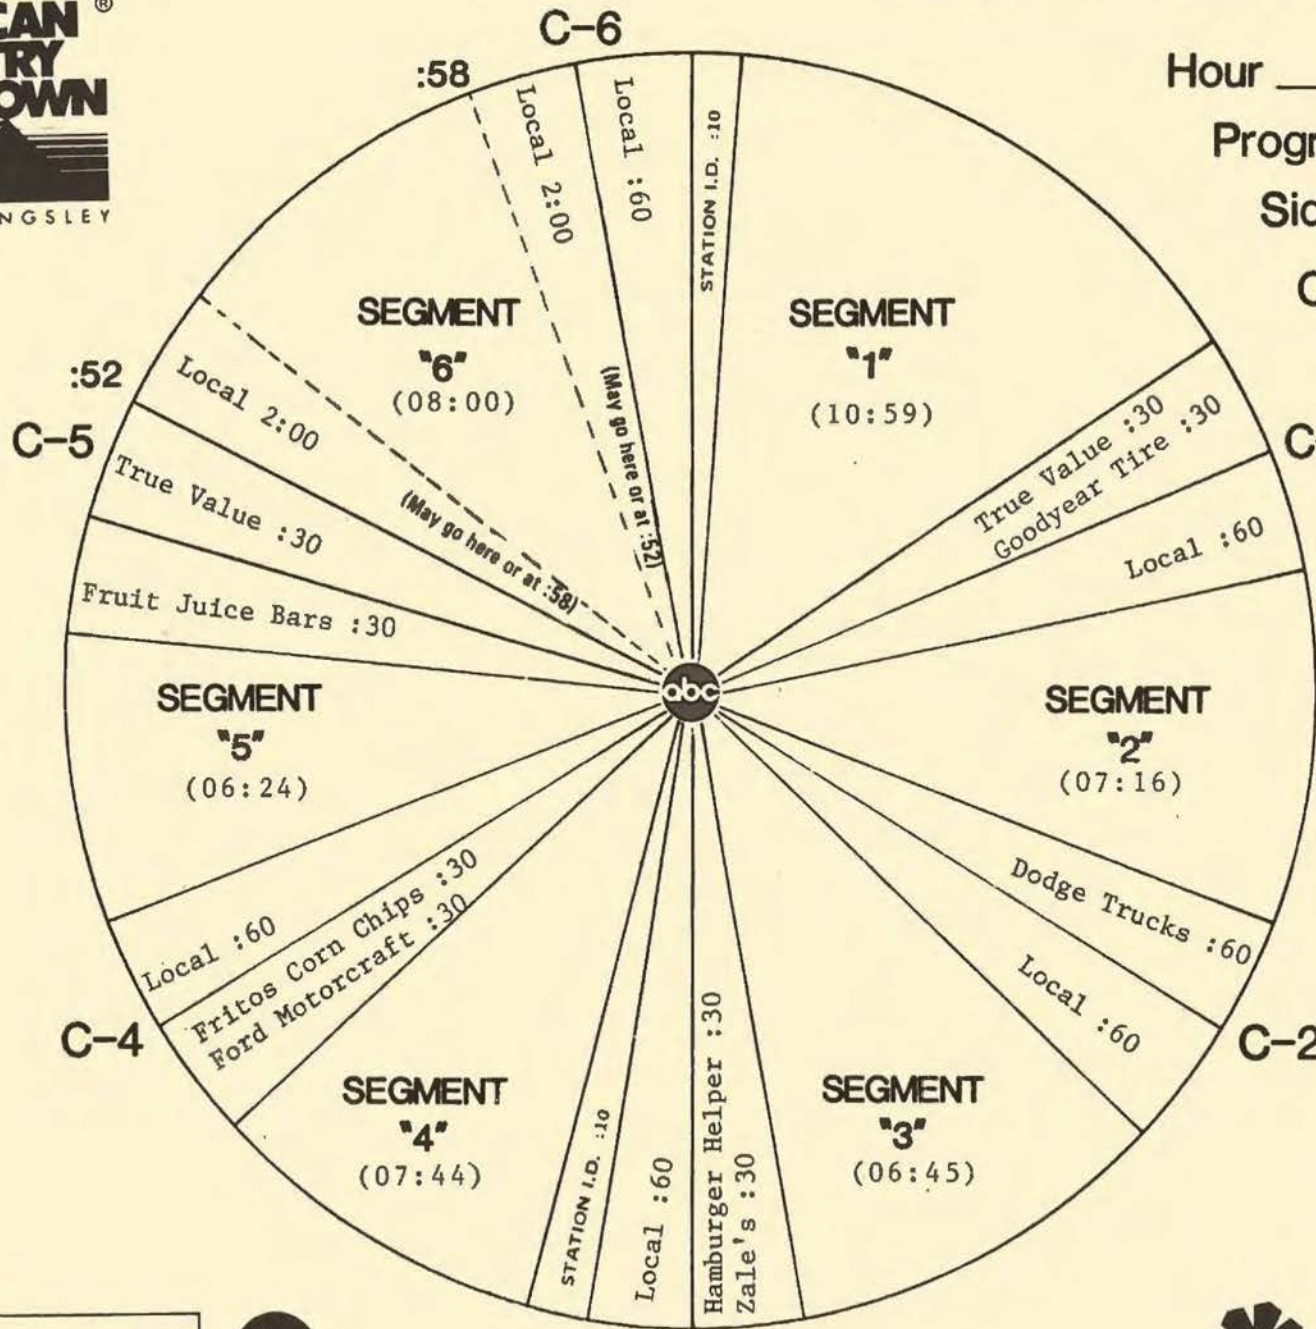

Hour I
Program 852-5
Sides 1A and 1B
Chart Date 5/4/85