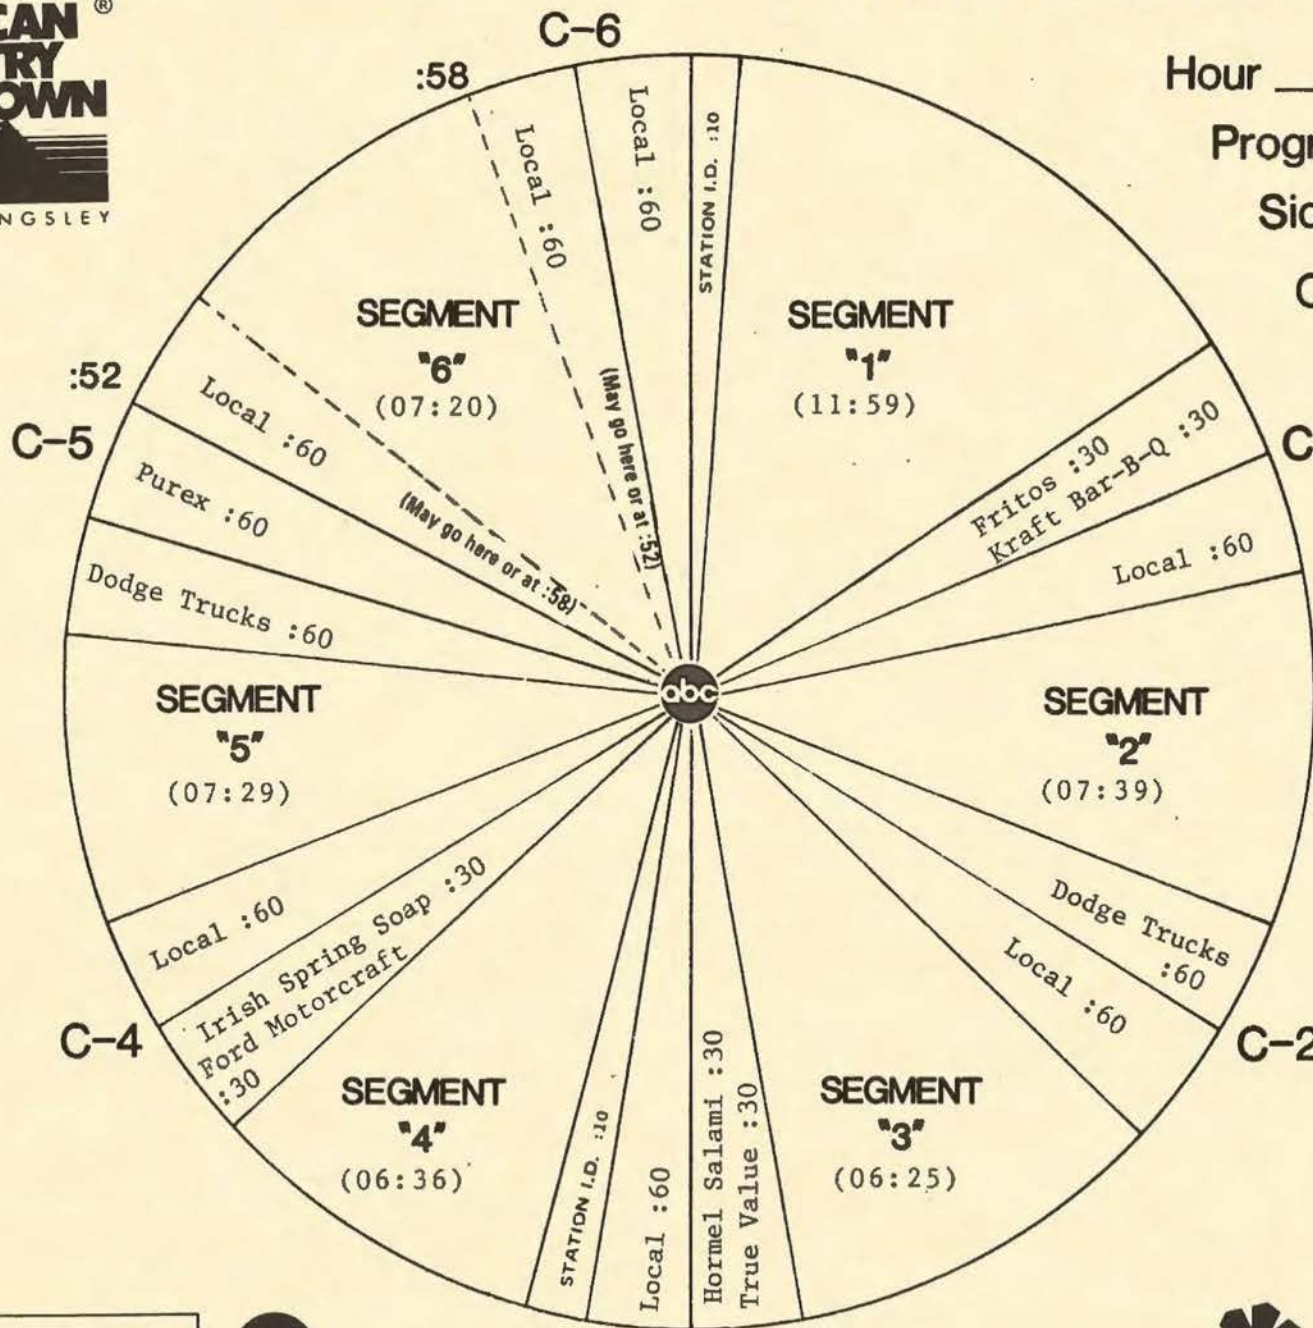

# FORMAT AND COMMERCIAL CLOCK

Hour 11

Program 852-6

Sides 2A and 2B

Chart Date 5/11/85

Local minutes available 6

Network minutes used 6

**ABC Watermark**

6) GROUPS AT #1 (:21)

Hello, I'm Bob Kingsley. Last week on American Country Countdown Alabama rolled on to their 16th #1 hit with "THERE'S NO WAY"...while the new band Sawyer Brown stepped into striking distance of their very first #1 song with "STEP THAT STEP". Follow the battle of the bands for Billboard's top spot this week on American Country Countdown.