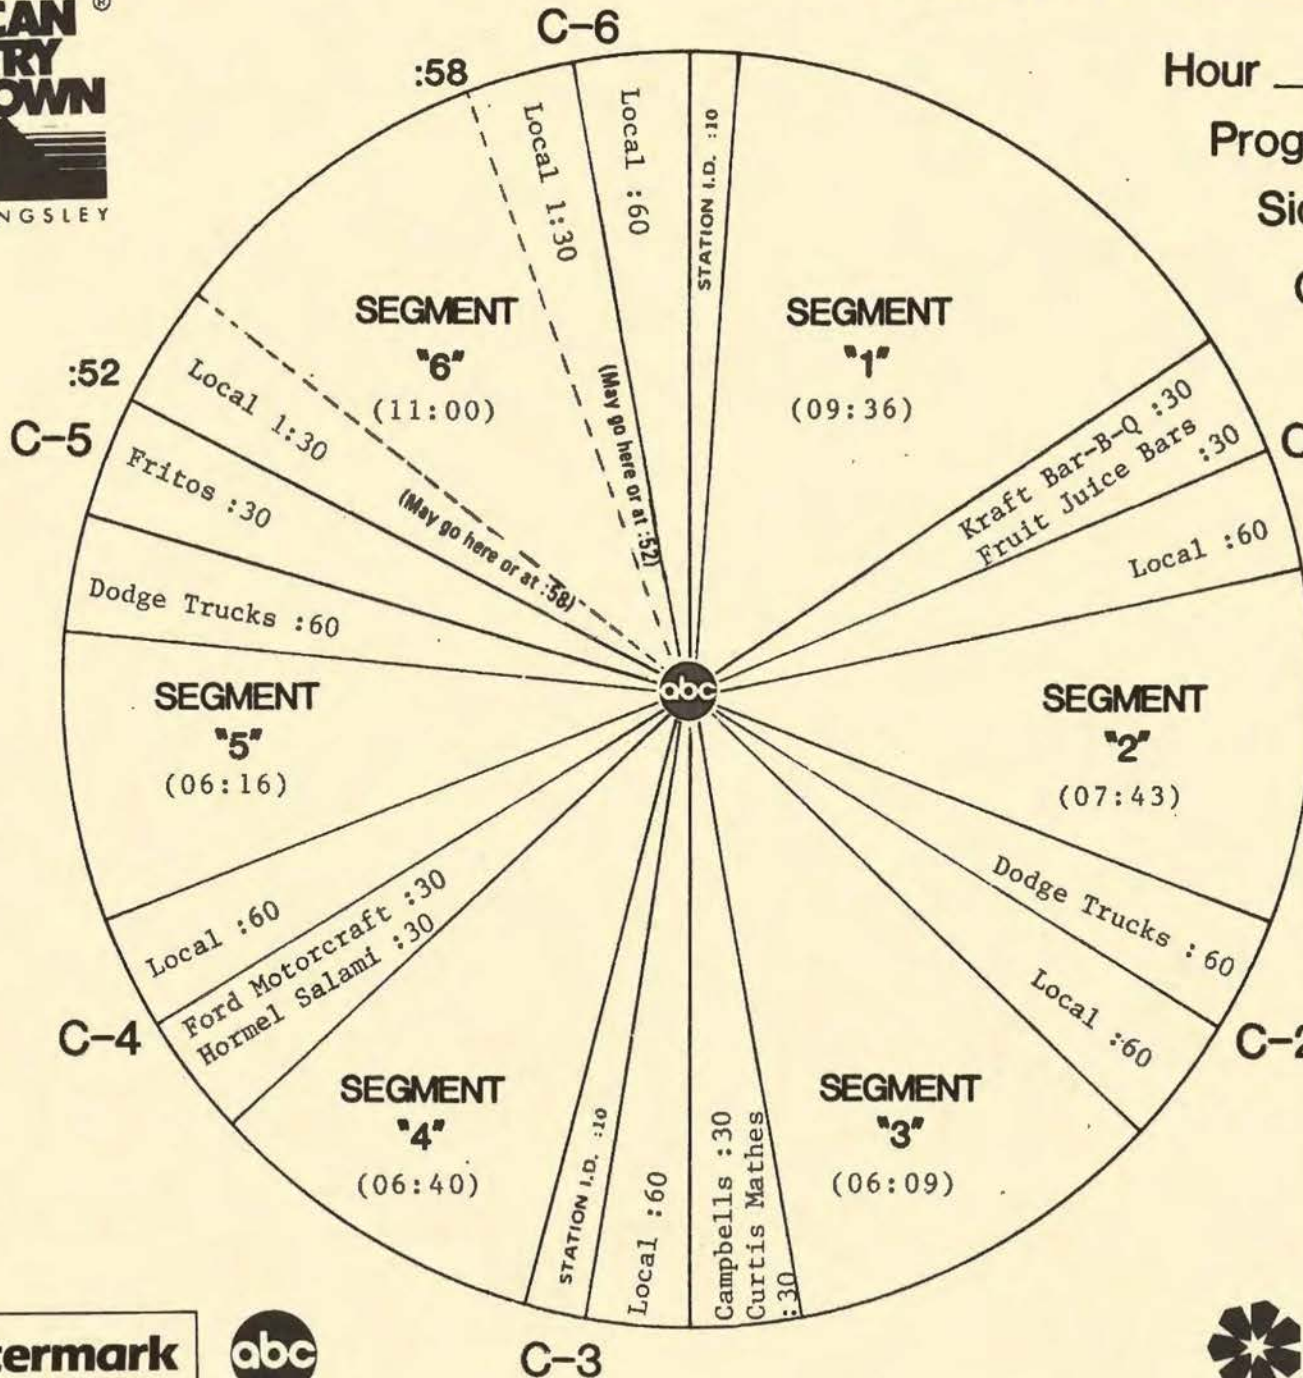

# FORMAT AND COMMERCIAL CLOCK

Hour 11

Program 852-6

Sides 2A and 2B

Chart Date 5/11/85

Local minutes available 6

Network minutes used 6

**ABC Watermark**

# FORMAT AND COMMERCIAL CLOCK

Hour III

Program 852-6

Sides 3A and 3B

Chart Date 5/11/85

Local minutes available 6½

Network minutes used 5½

ABC Watermark

2) #1 CO-LEADERS STILL MOVING UP (:25)

Hi, this is Bob Kingsley. On American Country Countdown last week the two singers with the most #1 hits in the history of Billboard's country chart continued battling for the lead. Conway Twitty at #13 and Merle Haggard at #14 both have had 33 number ones to date and made strong moves up the forty. Don't miss all the action on American Country Countdown.

6) GROUPS AT #1 (:21)

Hello, I'm Bob Kingsley. Last week on American Country Countdown Alabama rolled on to their 16th #1 hit with "THERE'S NO WAY"...while the new band Sawyer Brown stepped into striking distance of their very first #1 song with "STEP THAT STEP". Follow the battle of the bands for Billboard's top spot this week on American Country Countdown.