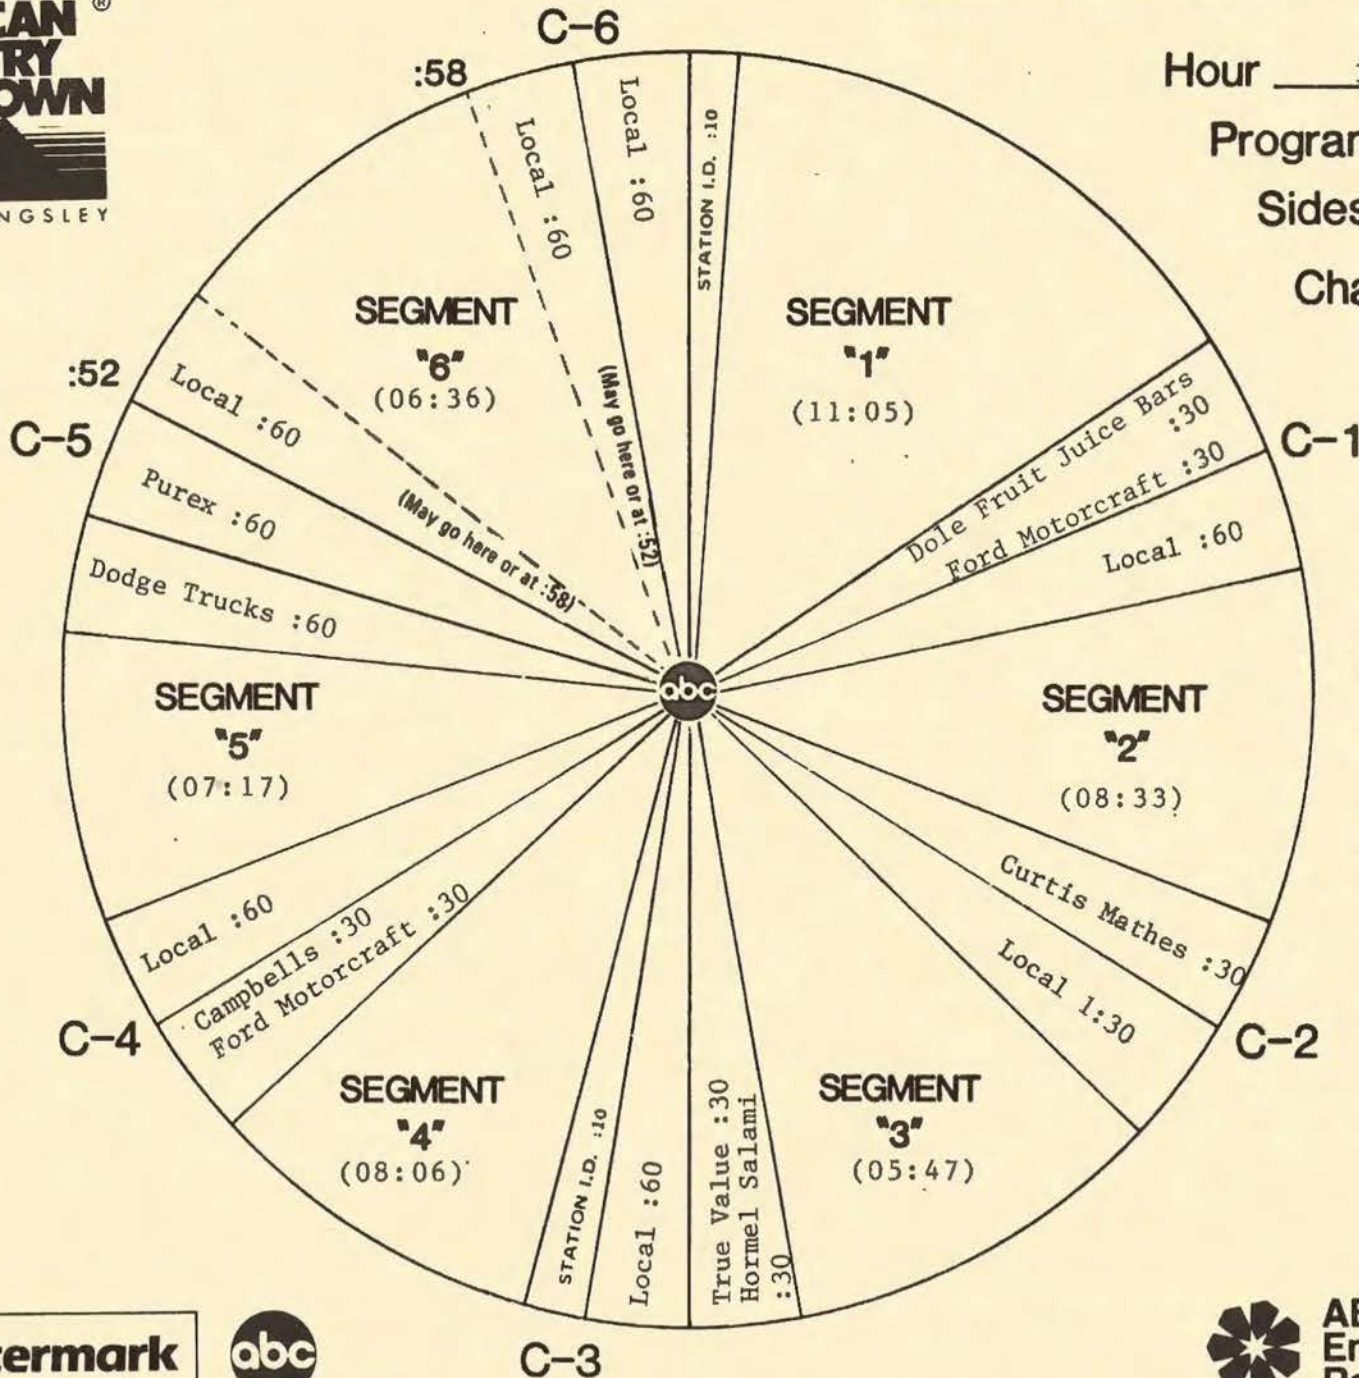

# FORMAT AND COMMERCIAL CLOCK

Hour 1

Program 852-6

Sides 1A and 1B

Chart Date 5/11/85

Local minutes available 6½

Network minutes used 5½

ABC Watermark

2) #1 CO-LEADERS STILL MOVING UP (:25)

Hi, this is Bob Kingsley. On American Country Countdown last week the two singers with the most #1 hits in the history of Billboard's country chart continued battling for the lead. Conway Twitty at #13 and Merle Haggard at #14 both have had 33 number ones to date and made strong moves up the forty. Don't miss all the action on American Country Countdown.

6) GROUPS AT #1 (:21)

Hello, I'm Bob Kingsley. Last week on American Country Countdown Alabama rolled on to their 16th #1 hit with "THERE'S NO WAY"...while the new band Sawyer Brown stepped into striking distance of their very first #1 song with "STEP THAT STEP". Follow the battle of the bands for Billboard's top spot this week on American Country Countdown.