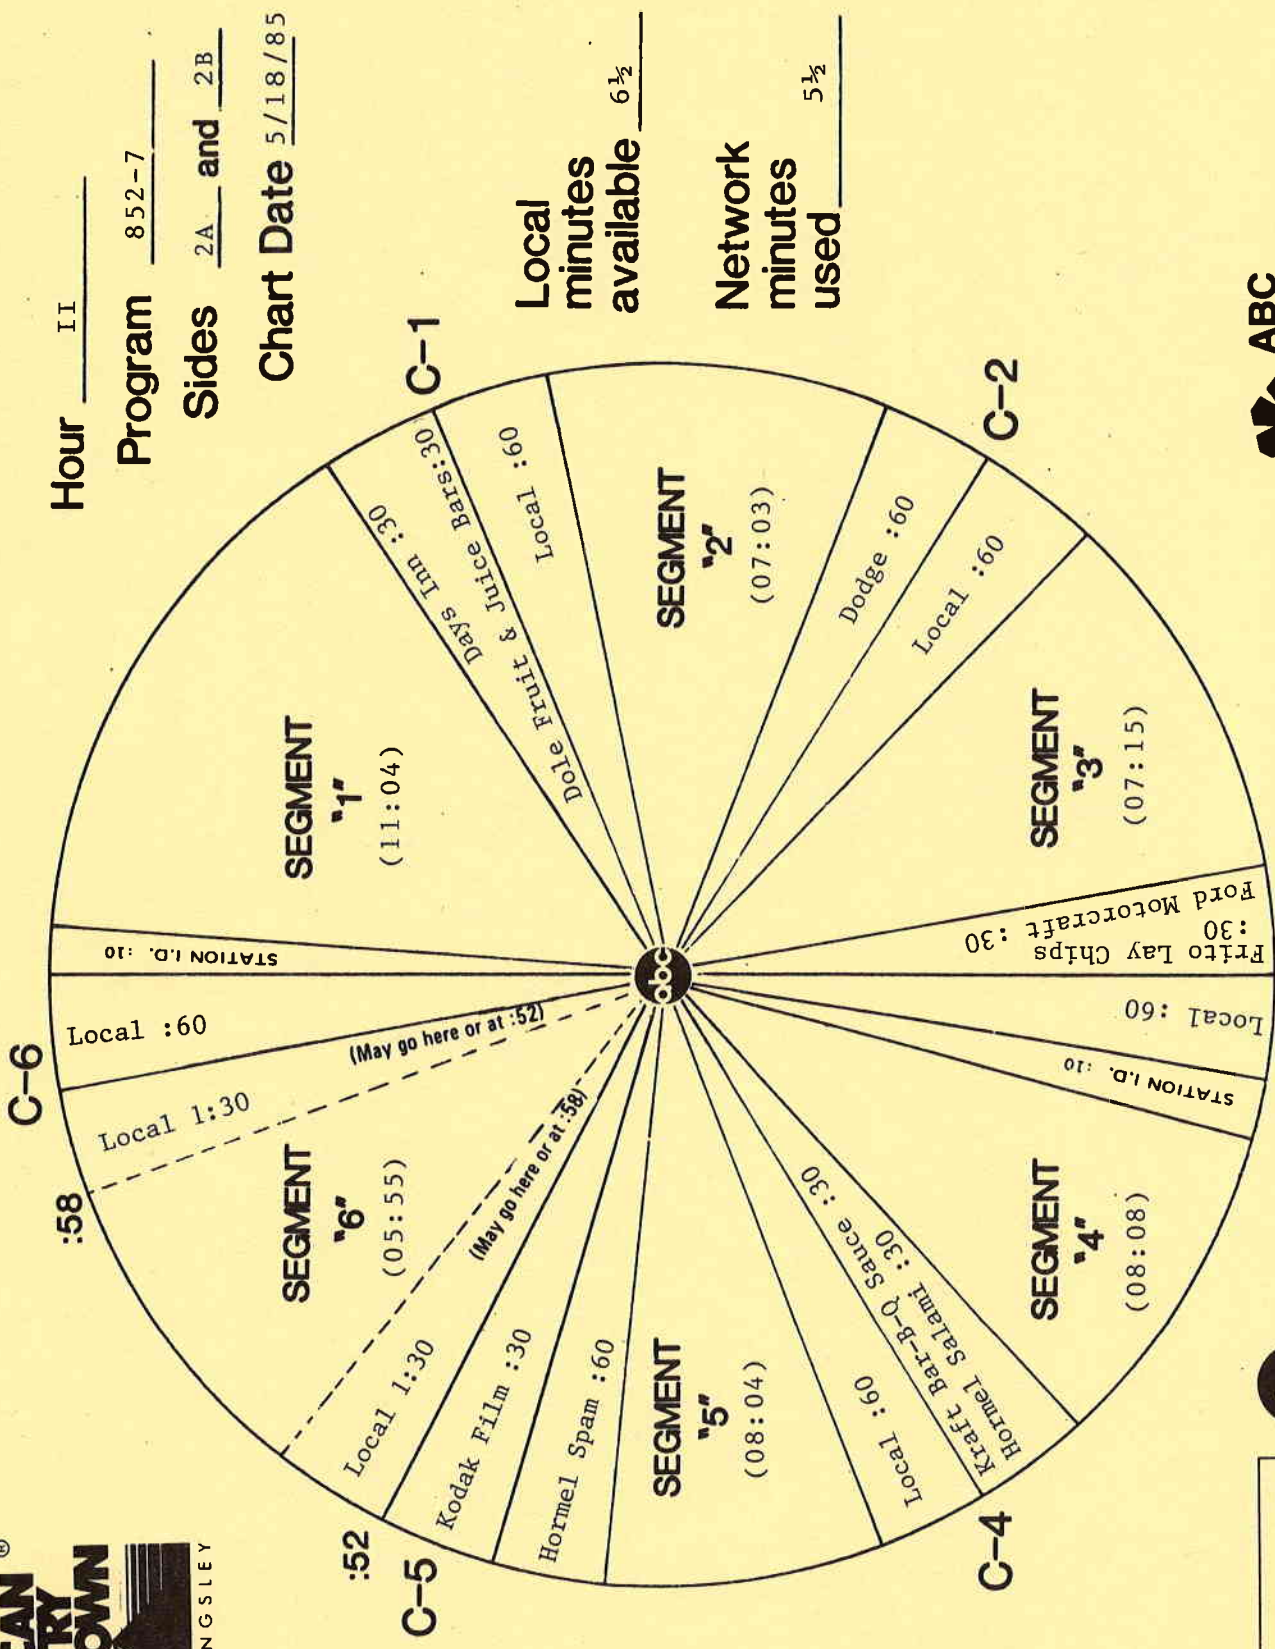

Hour II
Program 852-7
Sides 2A and 2B
Chart Date 5/18/85