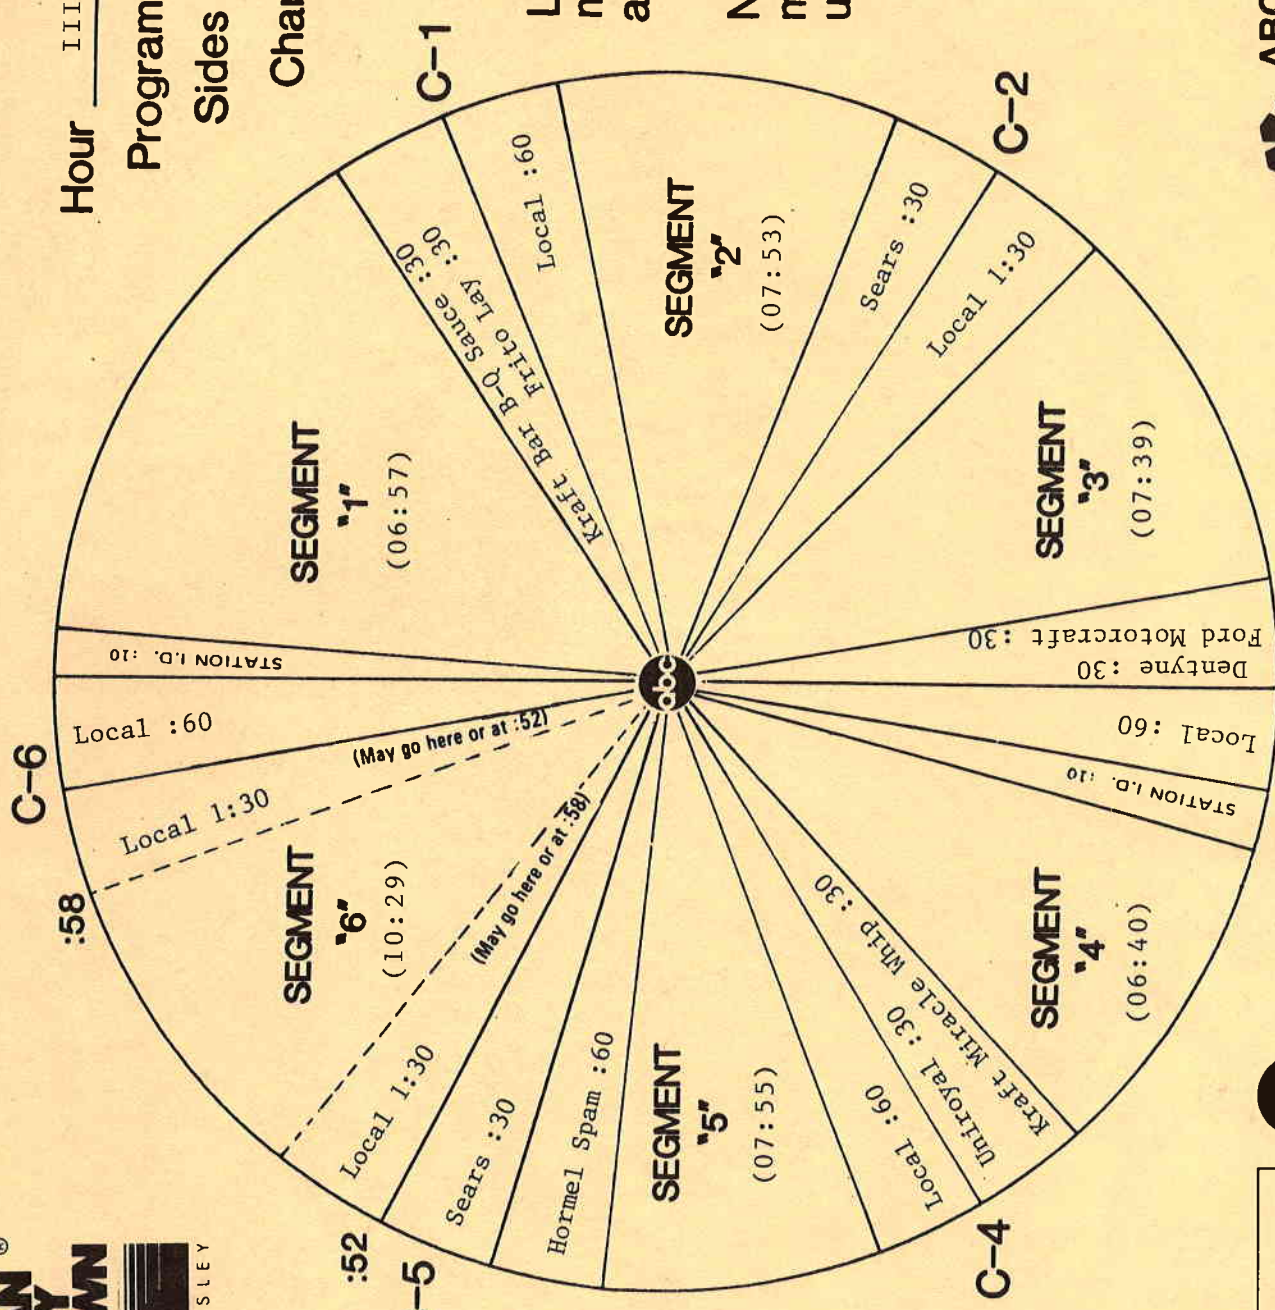

Hour III
Program 852-8
Sides 3A and 3B
Chart Date 5/25/85