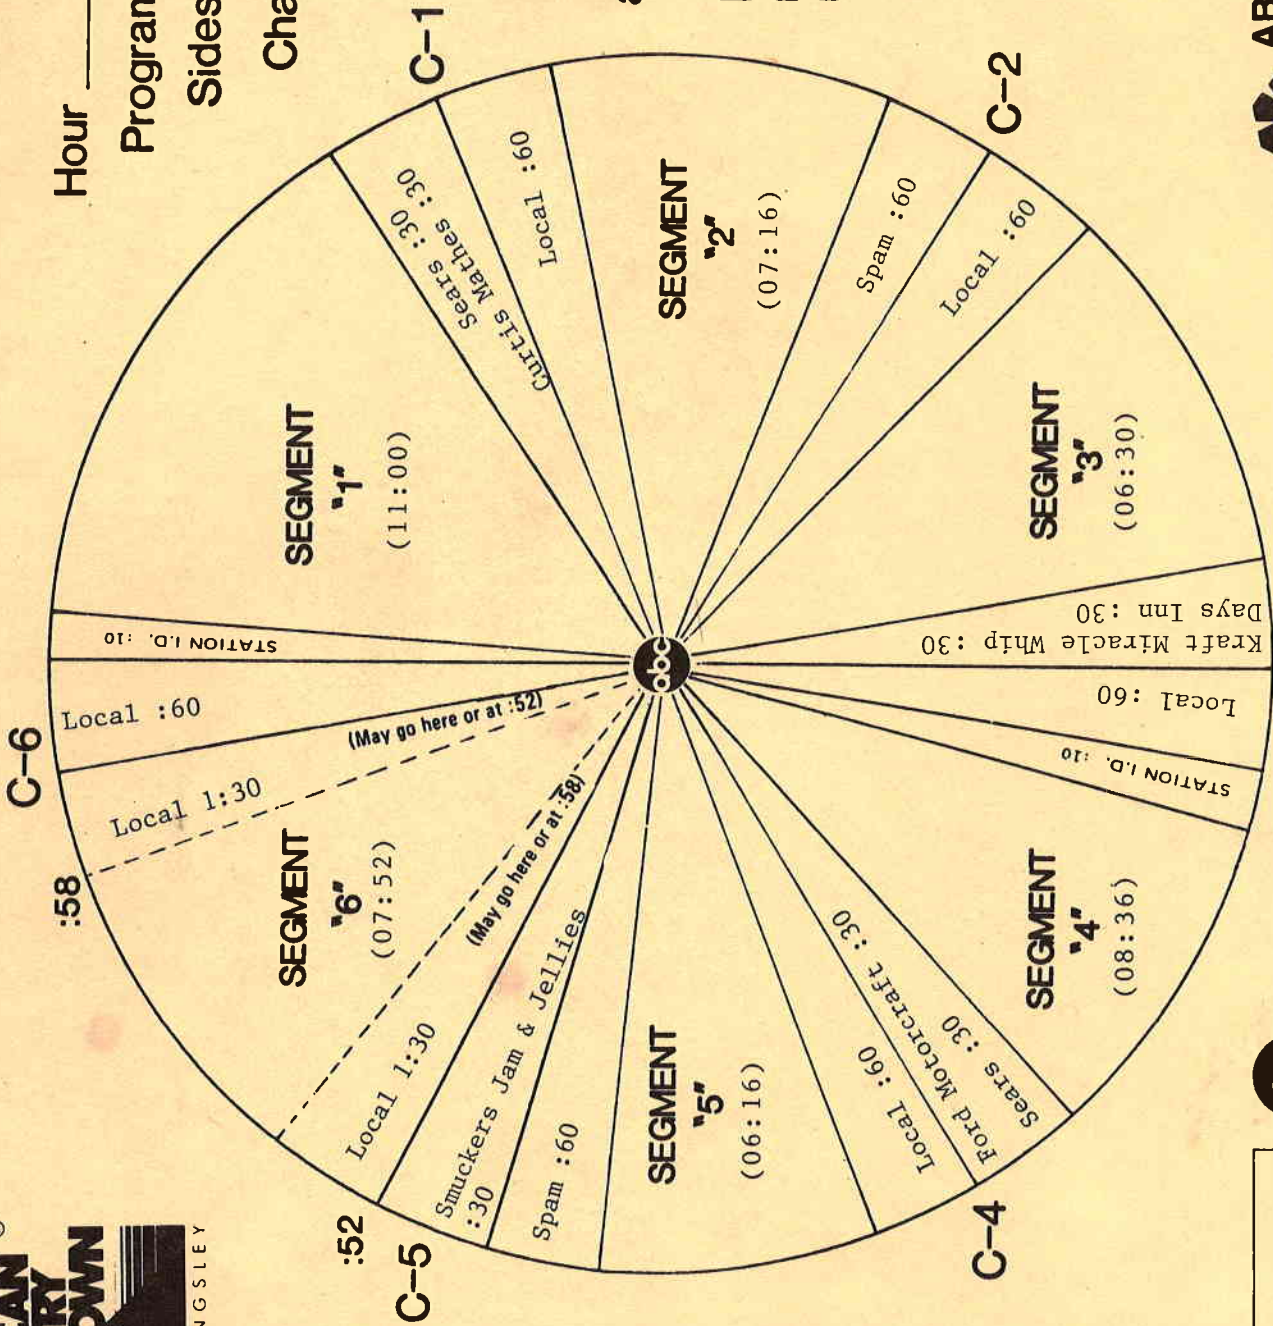

Hour I
Program 852-8

Sides 1A and 1B

Chart Date 5/25/85