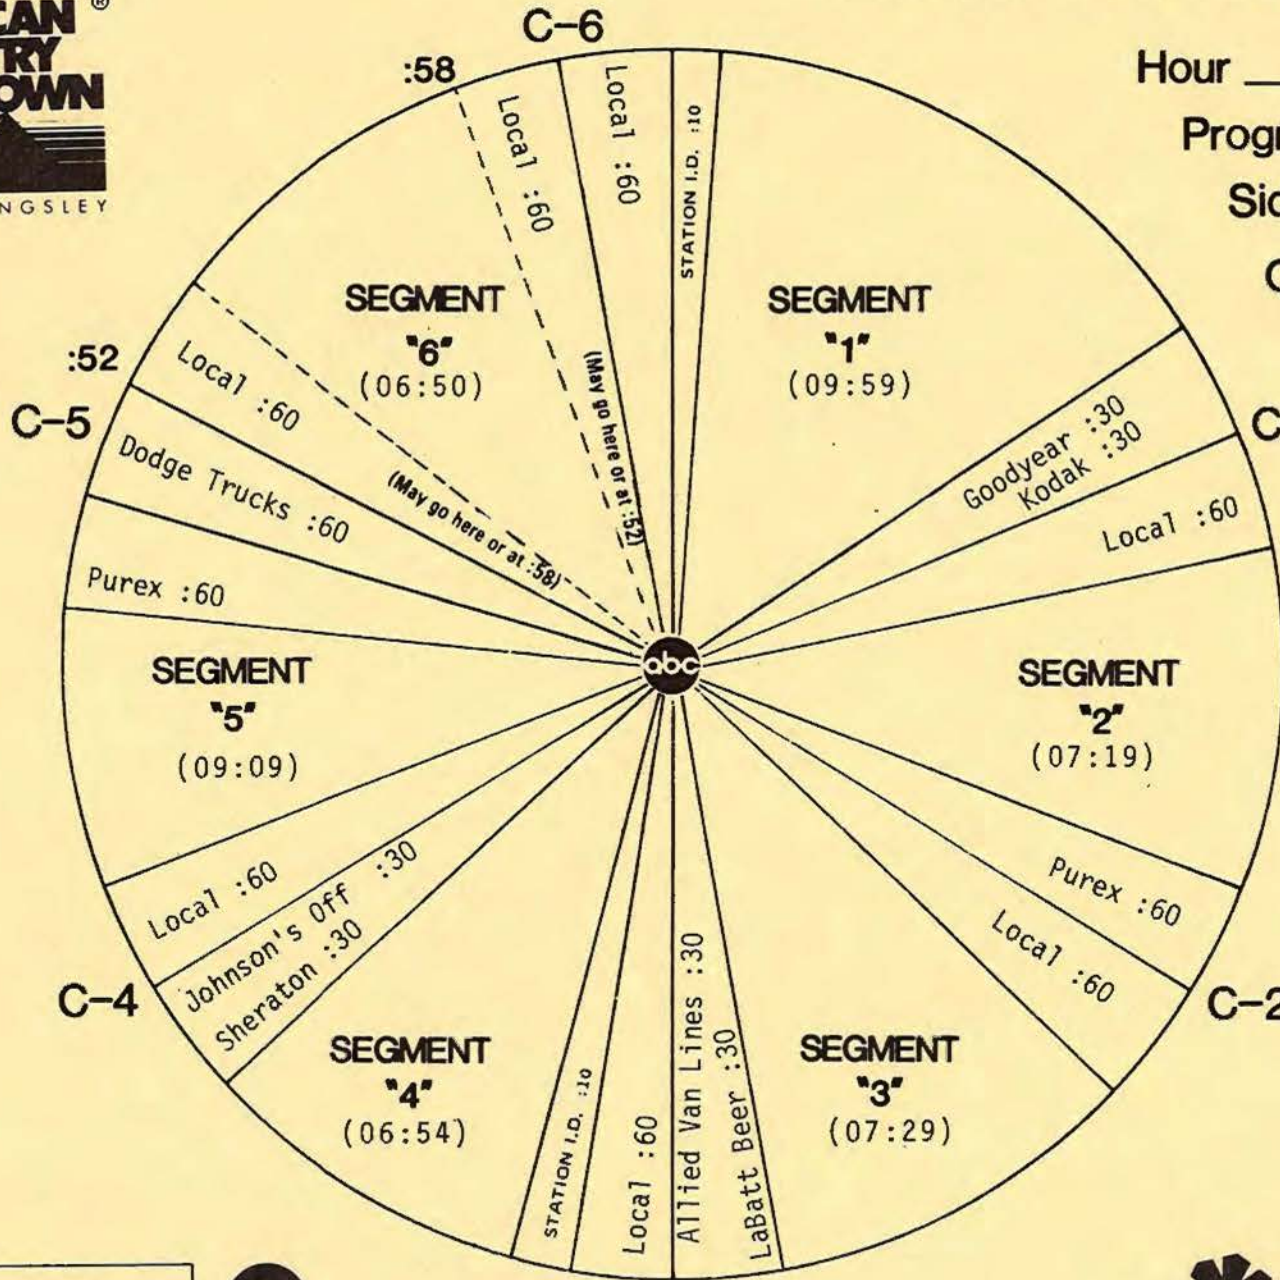

FORMAT AND COMMERCIAL CLOCK

Hour I

Program 852-13

Sides 1A and 1B

Chart Date 6/29/85

Local minutes available 6

Network minutes used 6

ABC Watermark