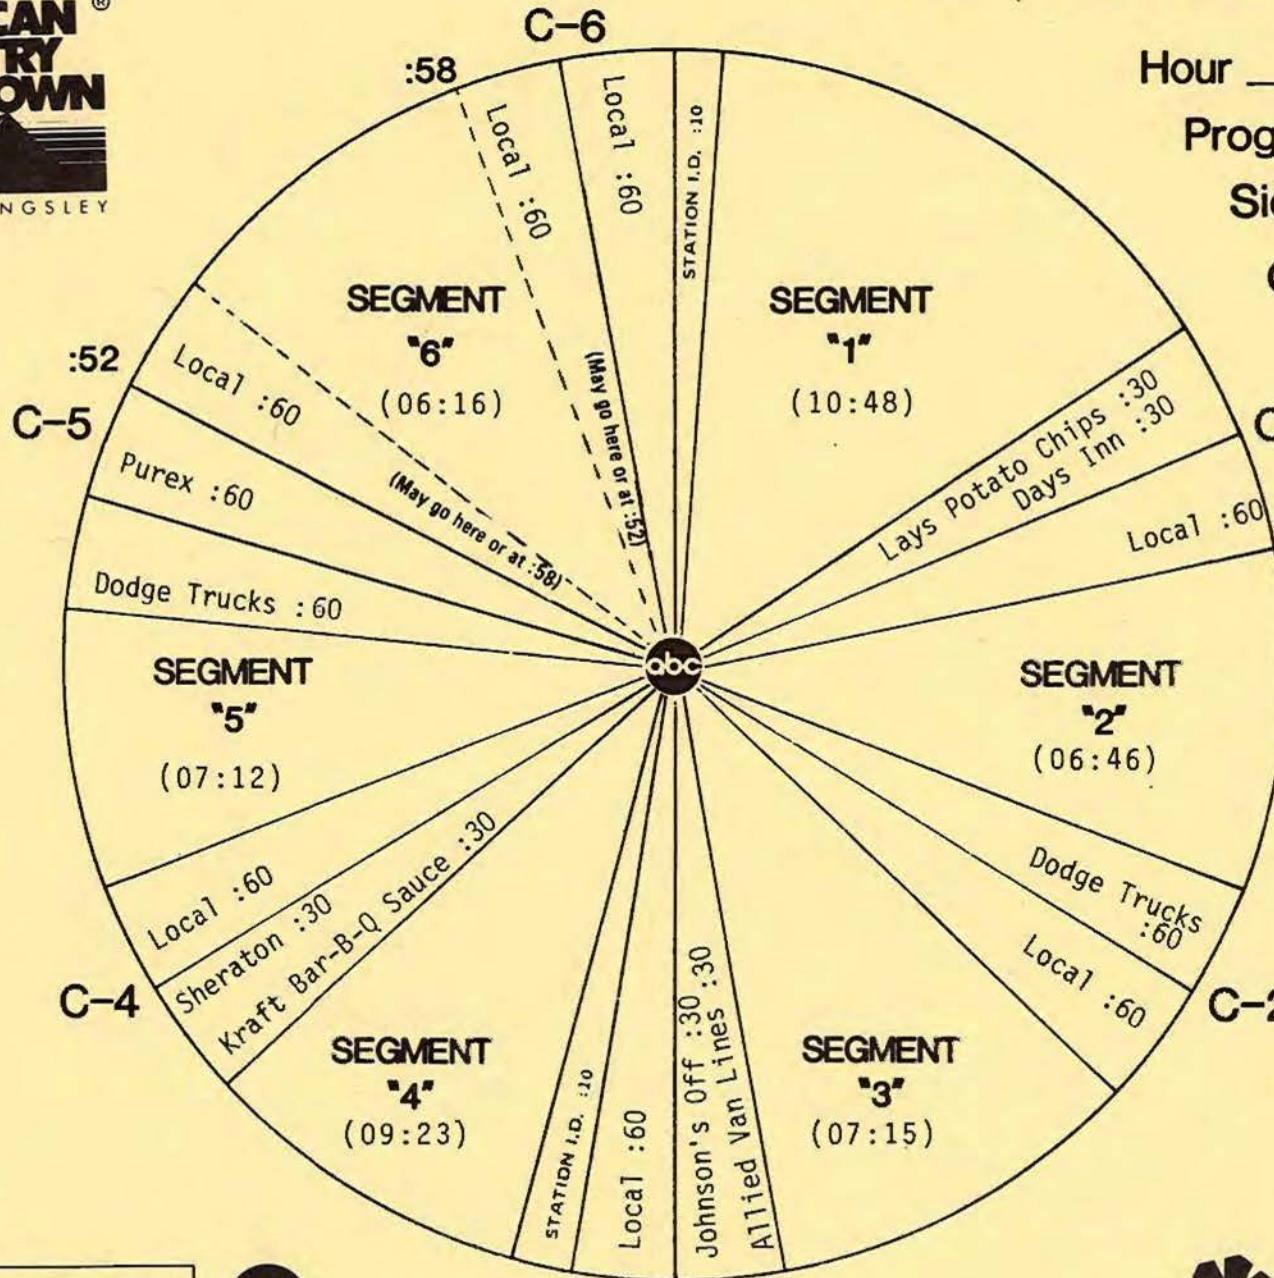

FORMAT AND COMMERCIAL CLOCK

Hour 11

Program 852-13

Sides 2A and 2B

Chart Date 6/29/85

Local minutes available 6

Network minutes used 6

ABC Watermark