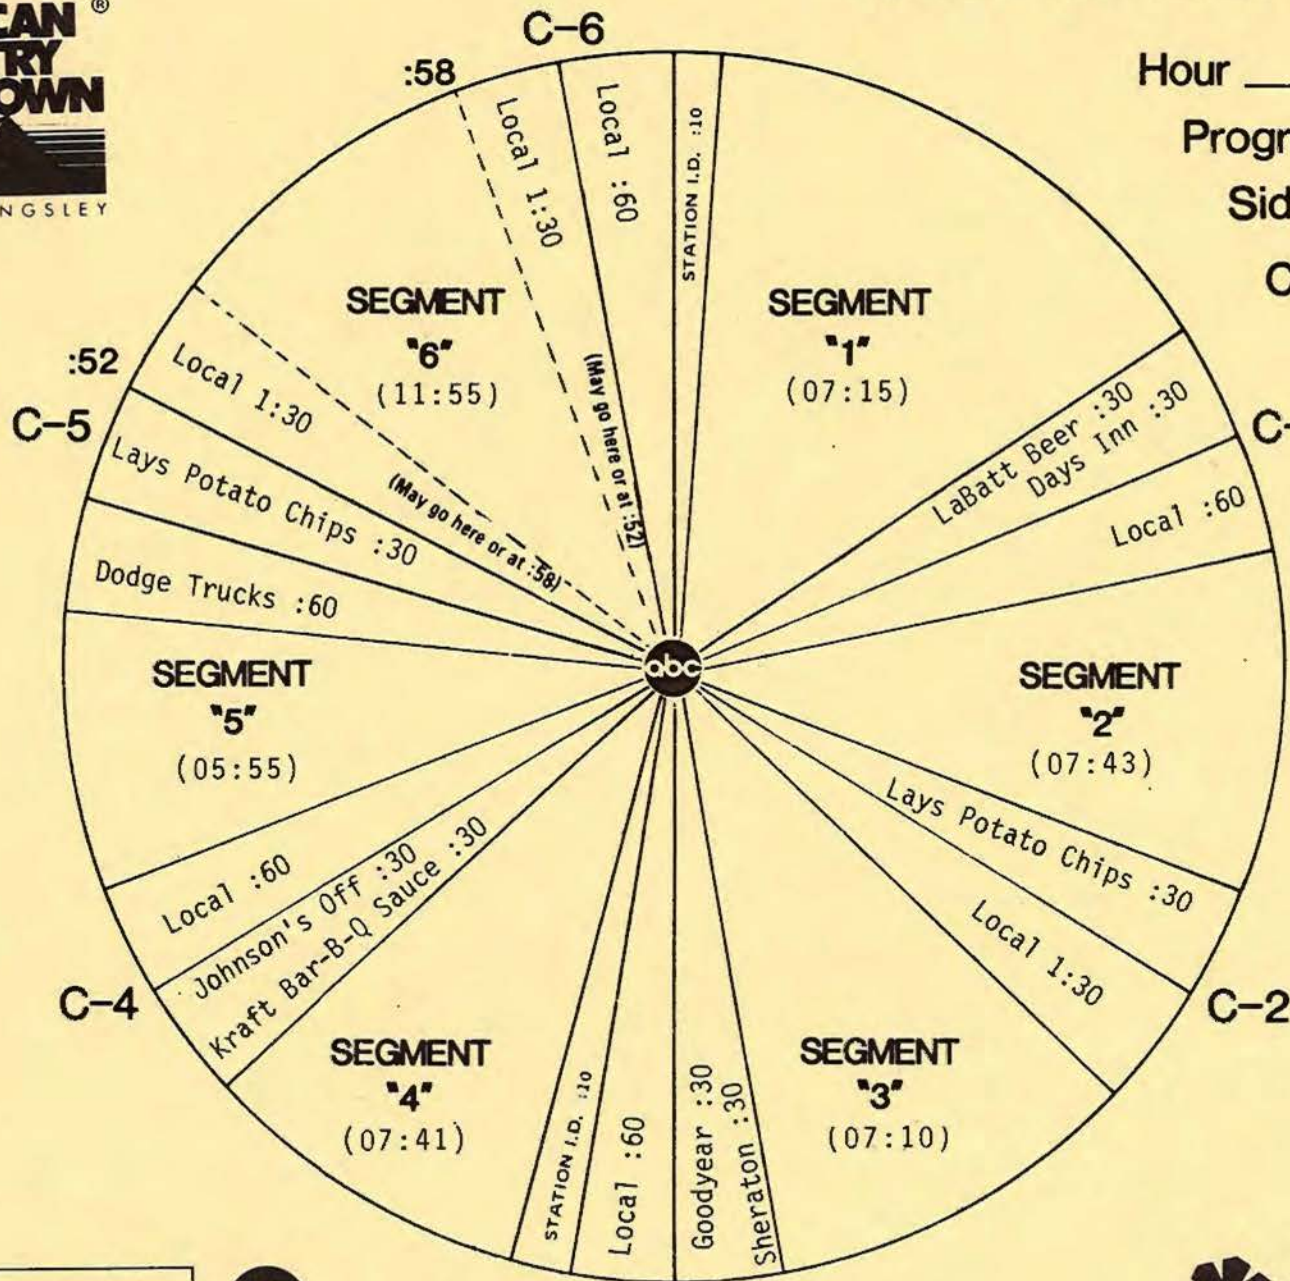

FORMAT AND COMMERCIAL CLOCK

Hour III

Program 852-13

Sides 3A and 3B

Chart Date 6/29/85

Local minutes available 7

Network minutes used 5

ABC Watermark

1) BIG THINGS FROM #1 ACT (:25)

Hi, I'm Bob Kingsley. Last week on American Country Countdown the number one song was "LITTLE THINGS" by The Oak Ridge Boys who've done nothing but big things since crossing over from gospel to country 9 years ago. In that time The Oaks have racked up 23 top tens and now an even dozen number one songs. Find out who takes the number one spot on Billboard's chart this week here on American Country Countdown.