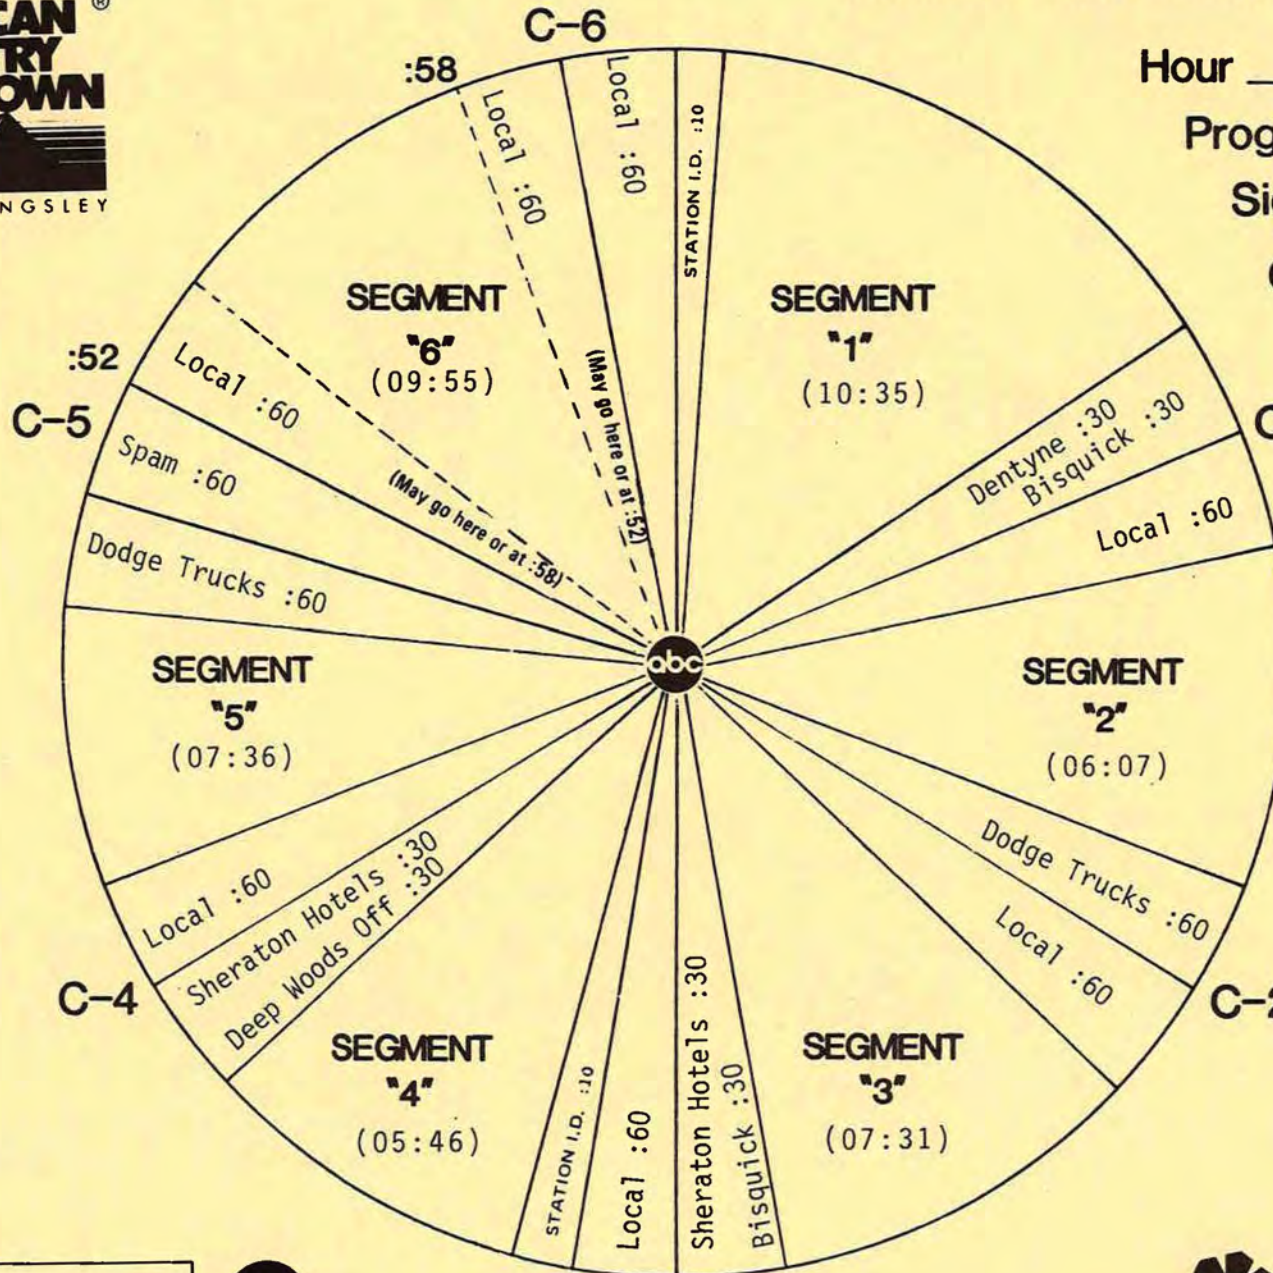

FORMAT AND COMMERCIAL CLOCK

Hour III

Program 853-2

Sides 3A and 3B

Chart Date 7/13/85

Local minutes available 6

Network minutes used 6

ABC Watermark