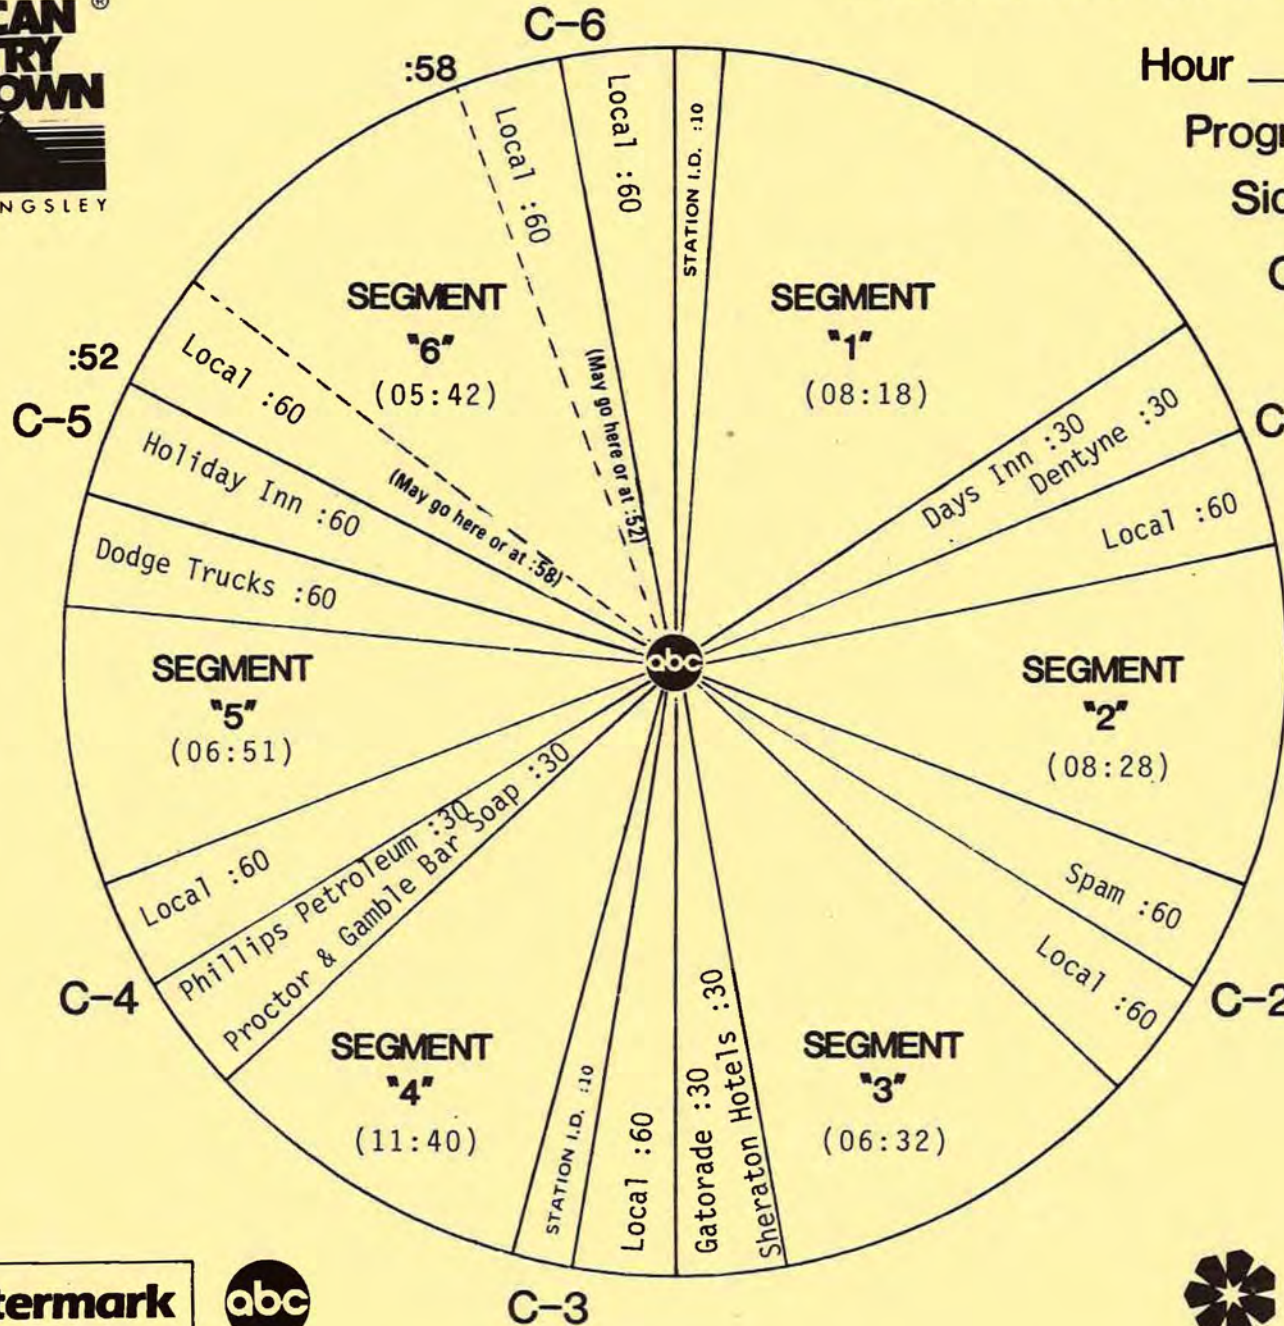

FORMAT AND COMMERCIAL CLOCK

Hour 11

Program 853-2

Sides 2A and 2B

Chart Date 7/13/85

Local minutes available 6

Network minutes used 6

ABC Watermark

ABC Watermark
3575 Cahuenga Blvd. West #555
Los Angeles, CA 90068
(818) 980-9490

TOPICAL PROMOS
ACC PROMOS FOR SHOW #853-2.
DO NOT USE AFTER 7-14-85.

1) EXILE 5 FOR 5

Last week on American Country Countdown (with Bob Kingsley) the song "IT'S A MIRACLE" became Exile's 5th consecutive number one hit. Now that's kind of a miraculous feat in itself when you consider that Exile's racked this total up in just a year and a half on the country charts. Find out who'll challenge Exile for the top spot this week on American Country Countdown.