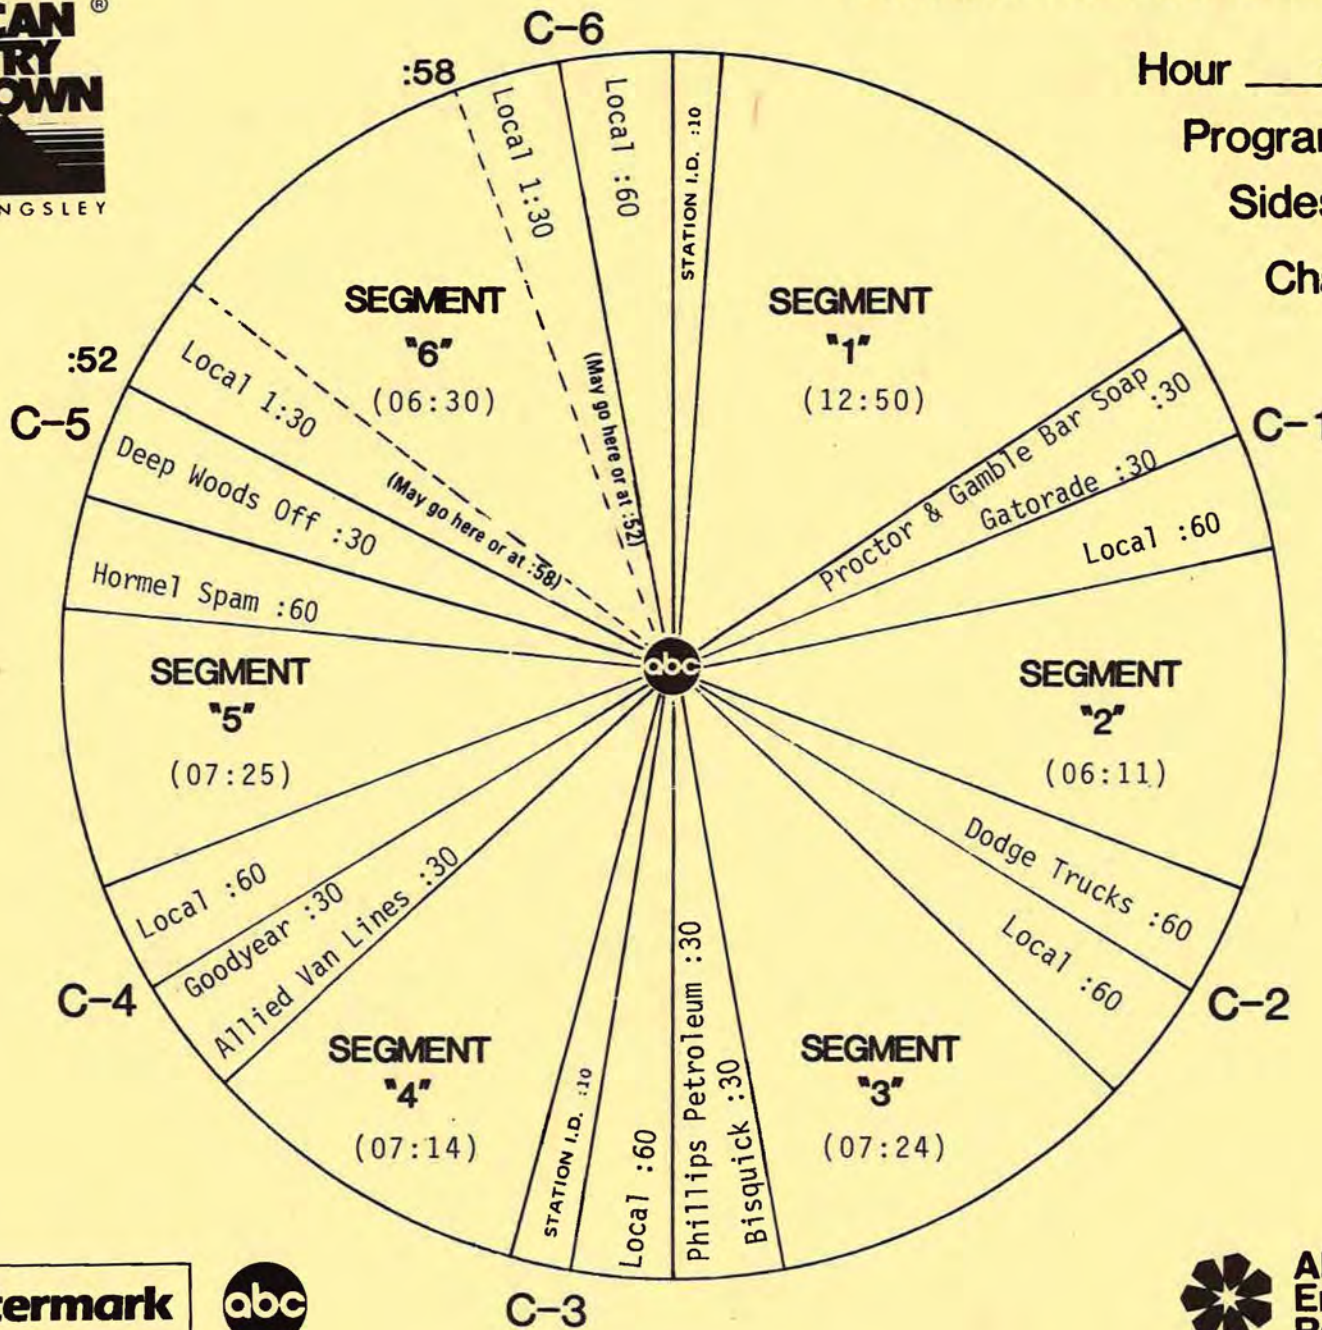

FORMAT AND COMMERCIAL CLOCK

Hour I

Program 853-2

Sides 1A and 1B

Chart Date 7/13/85

Local minutes available 6½

Network minutes used 5½

ABC Watermark

ABC Watermark
3575 Cahuenga Blvd. West #555
Los Angeles, CA 90068
(818) 980-9490

TOPICAL PROMOS
ACC PROMOS FOR SHOW #853-2.
DO NOT USE AFTER 7-14-85.

1) EXILE 5 FOR 5

Last week on American Country Countdown (with Bob Kingsley) the song "IT'S A MIRACLE" became Exile's 5th consecutive number one hit. Now that's kind of a miraculous feat in itself when you consider that Exile's racked this total up in just a year and a half on the country charts. Find out who'll challenge Exile for the top spot this week on American Country Countdown.

2) TILLIS DEBUTS

One of the debut songs on American Country Countdown last week (with Bob Kingsley) was by Mel Tillis. That marked Mel's first appearance in the survey since he scored a top ten hit with "NEW PATCHES" about a year ago. Now, he's got a new record label and a new hit called "YOU DONE ME WRONG". Find out how Mel and his song do this week on American Country Countdown.