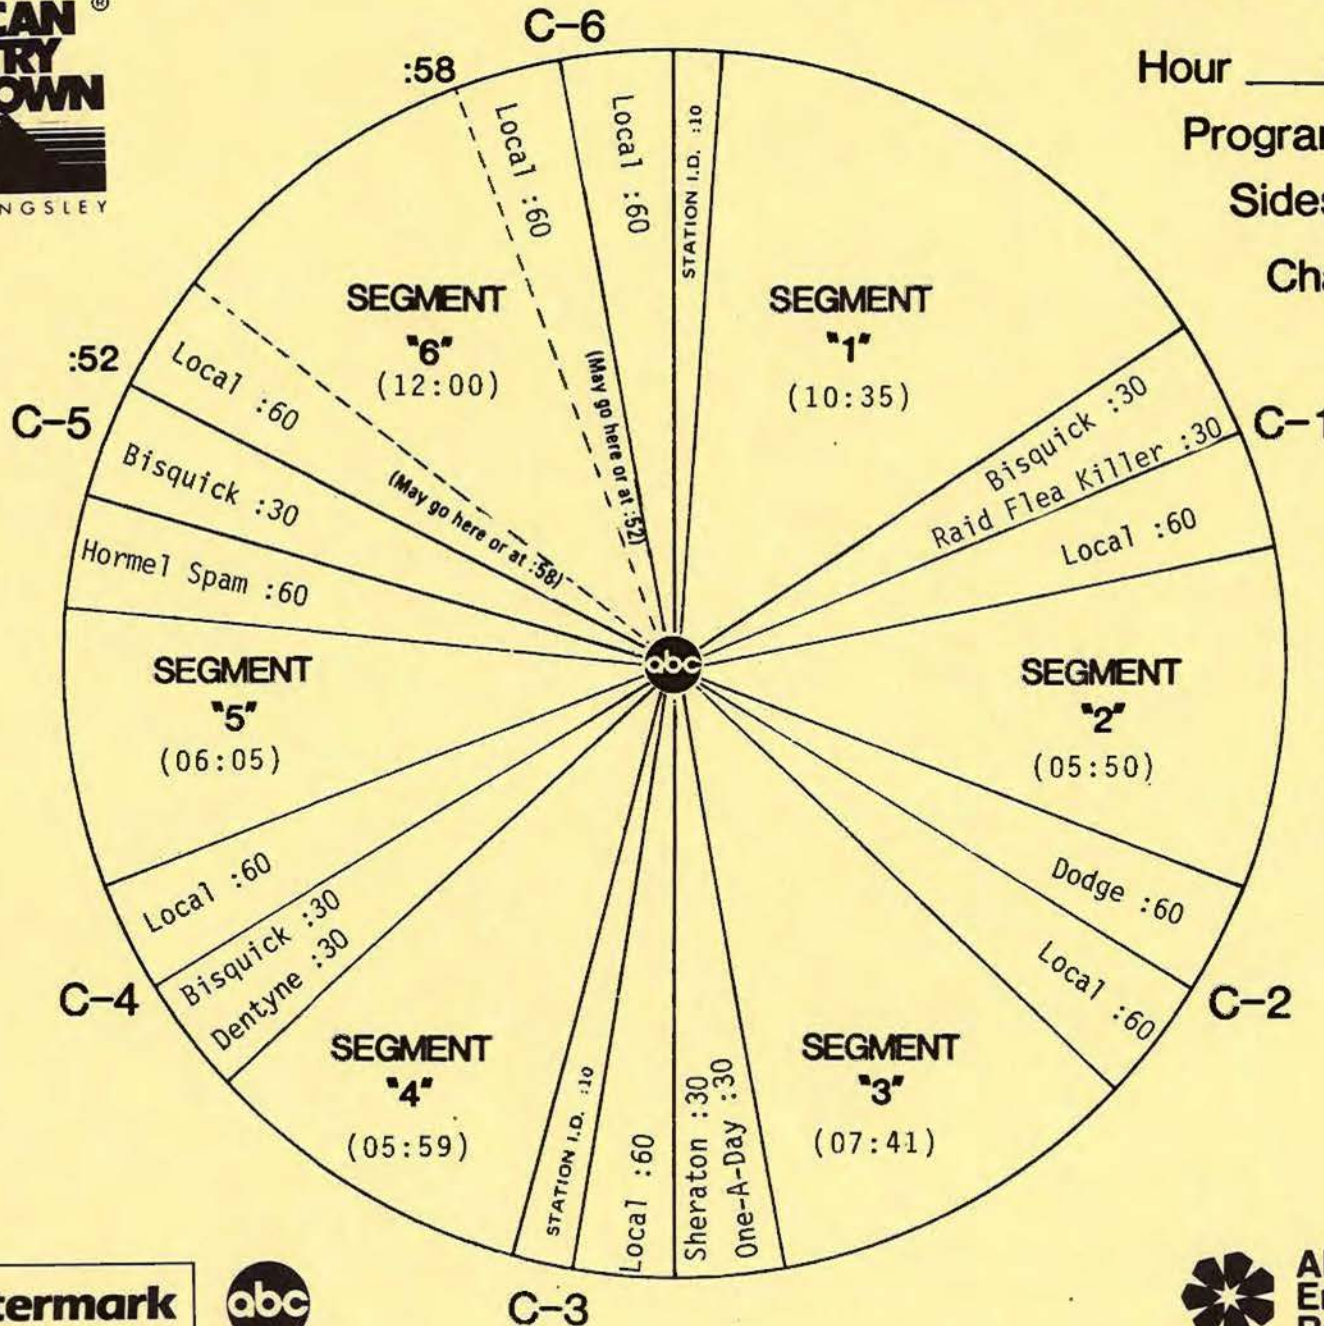

# FORMAT AND COMMERCIAL CLOCK

Hour III

Program 853-3

Sides 3A and 3B

Chart Date 7/20/85

Local minutes available 6

Network minutes used 5½

ABC Watermark