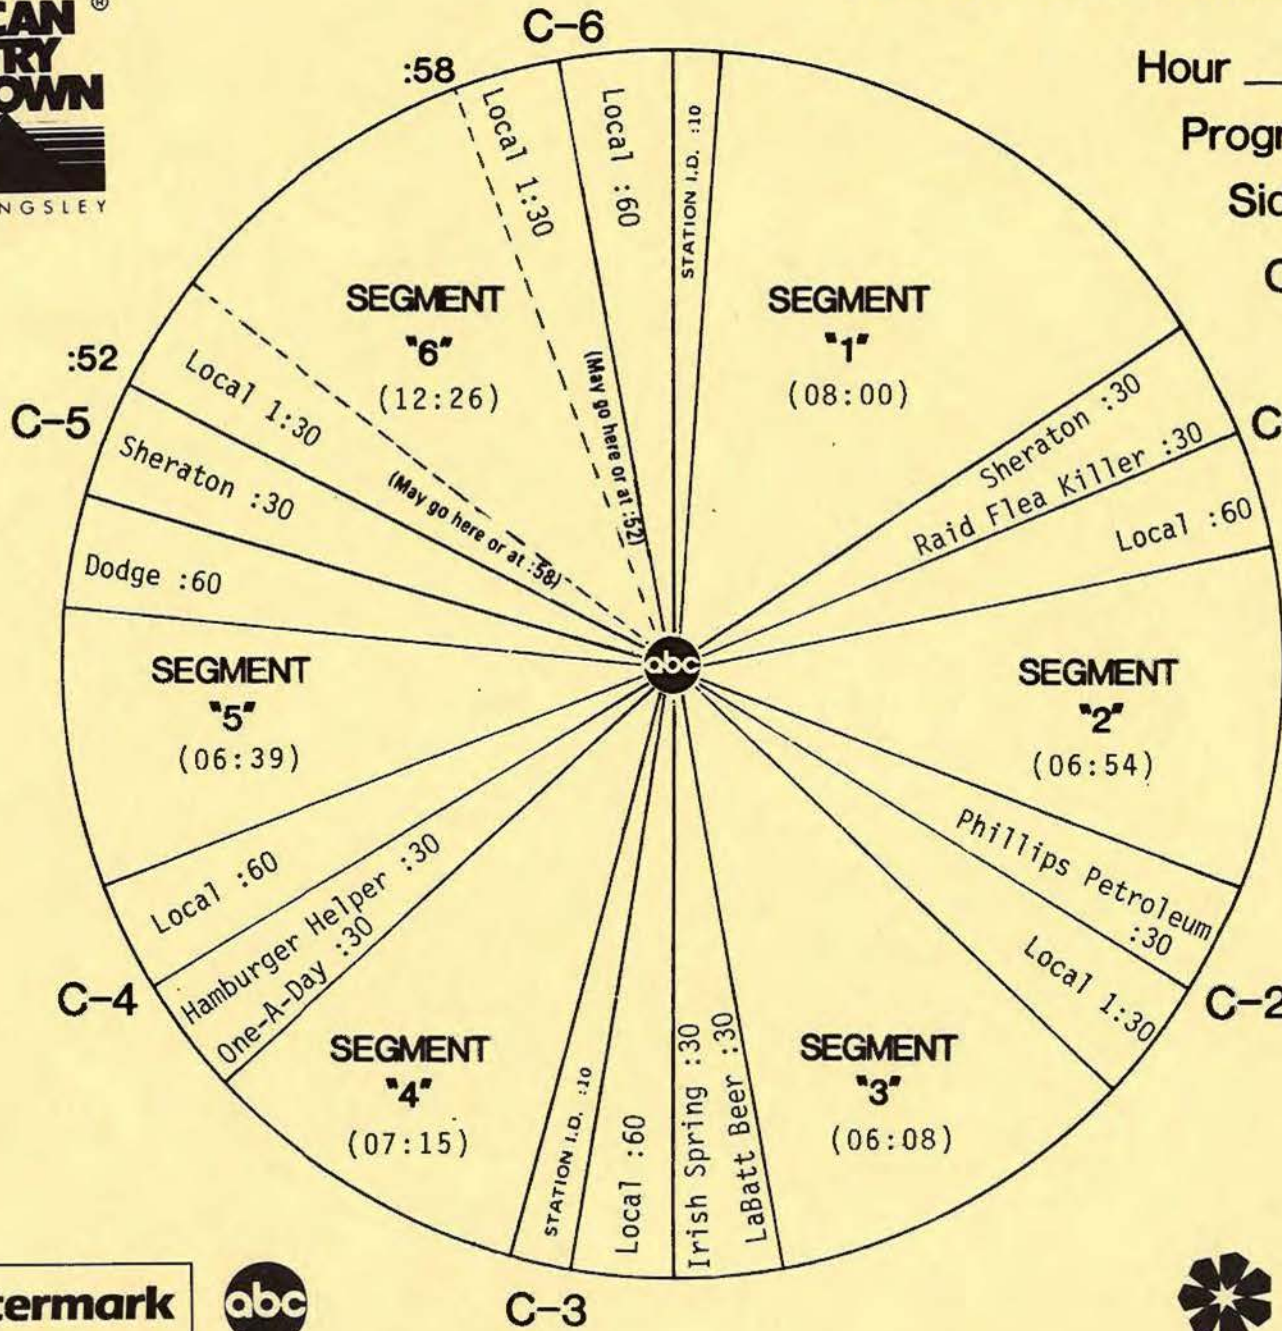

# FORMAT AND COMMERCIAL CLOCK

Hour III

Program 853-4

Sides 3A and 3B

Chart Date 7/27/85

Local minutes available 6

Network minutes used 5

ABC Watermark