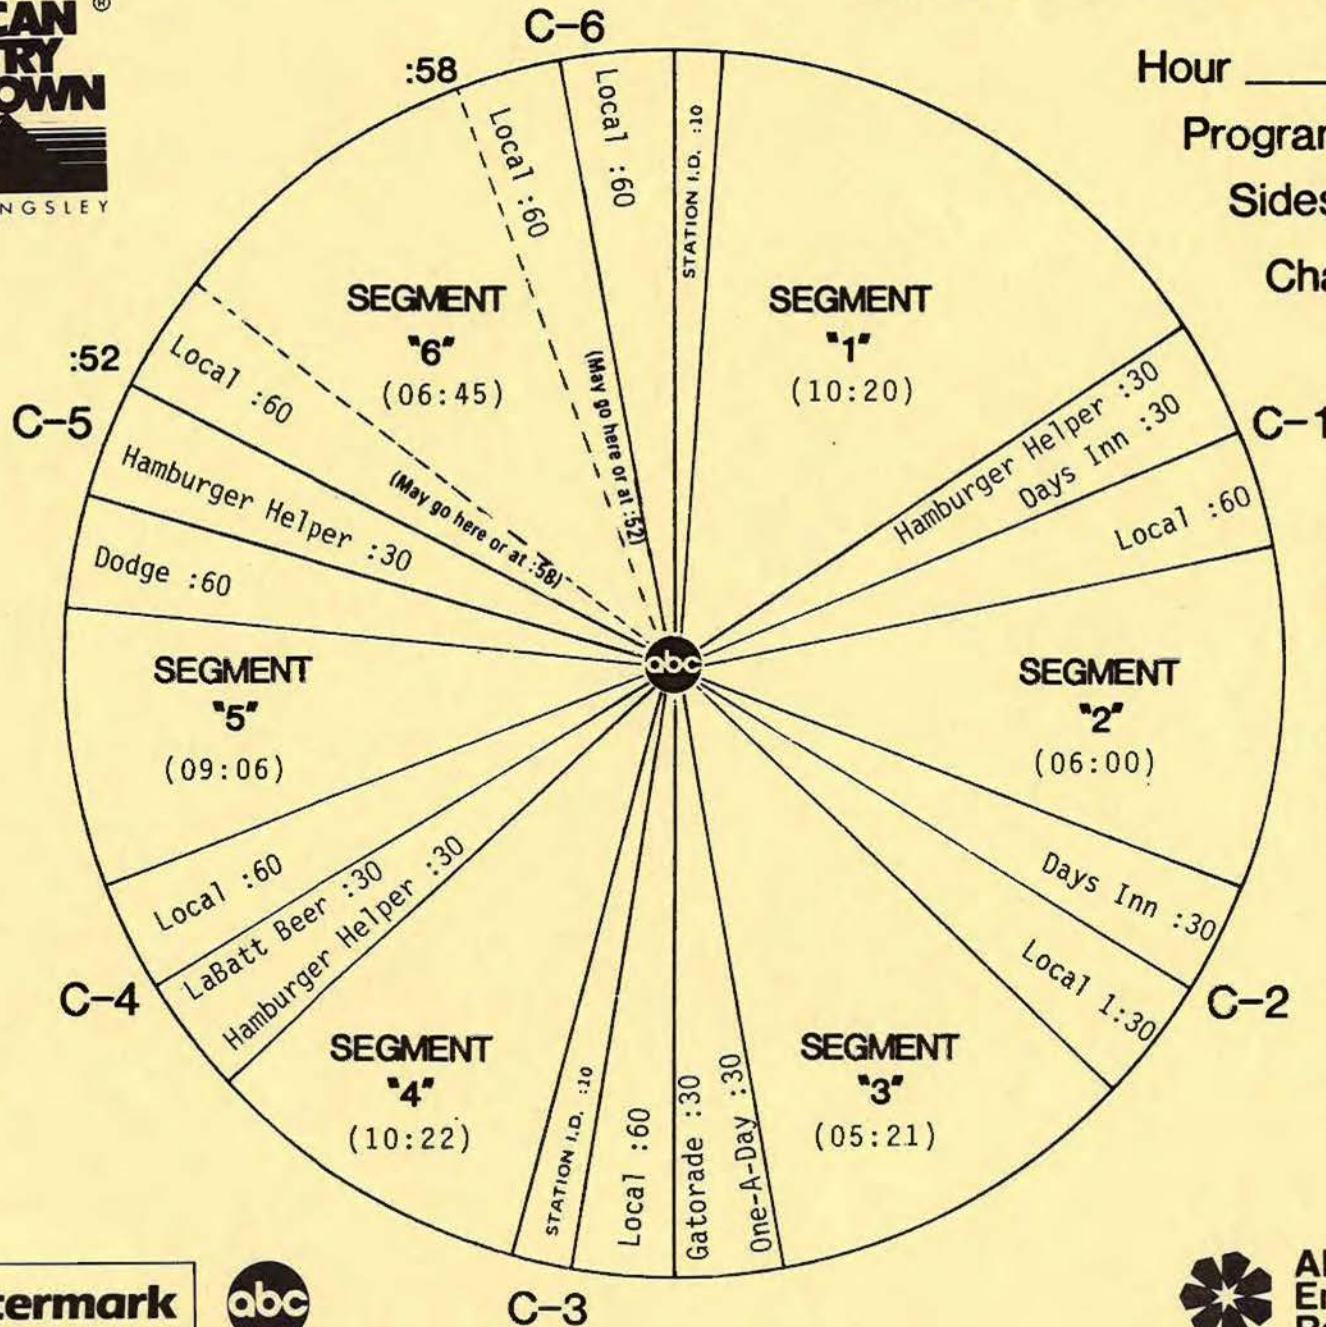

# FORMAT AND COMMERCIAL CLOCK

Hour 11

Program 853-4

Sides 2A and 2B

Chart Date 7/27/85

Local minutes available 5 1/2

Network minutes used 5

ABC Watermark