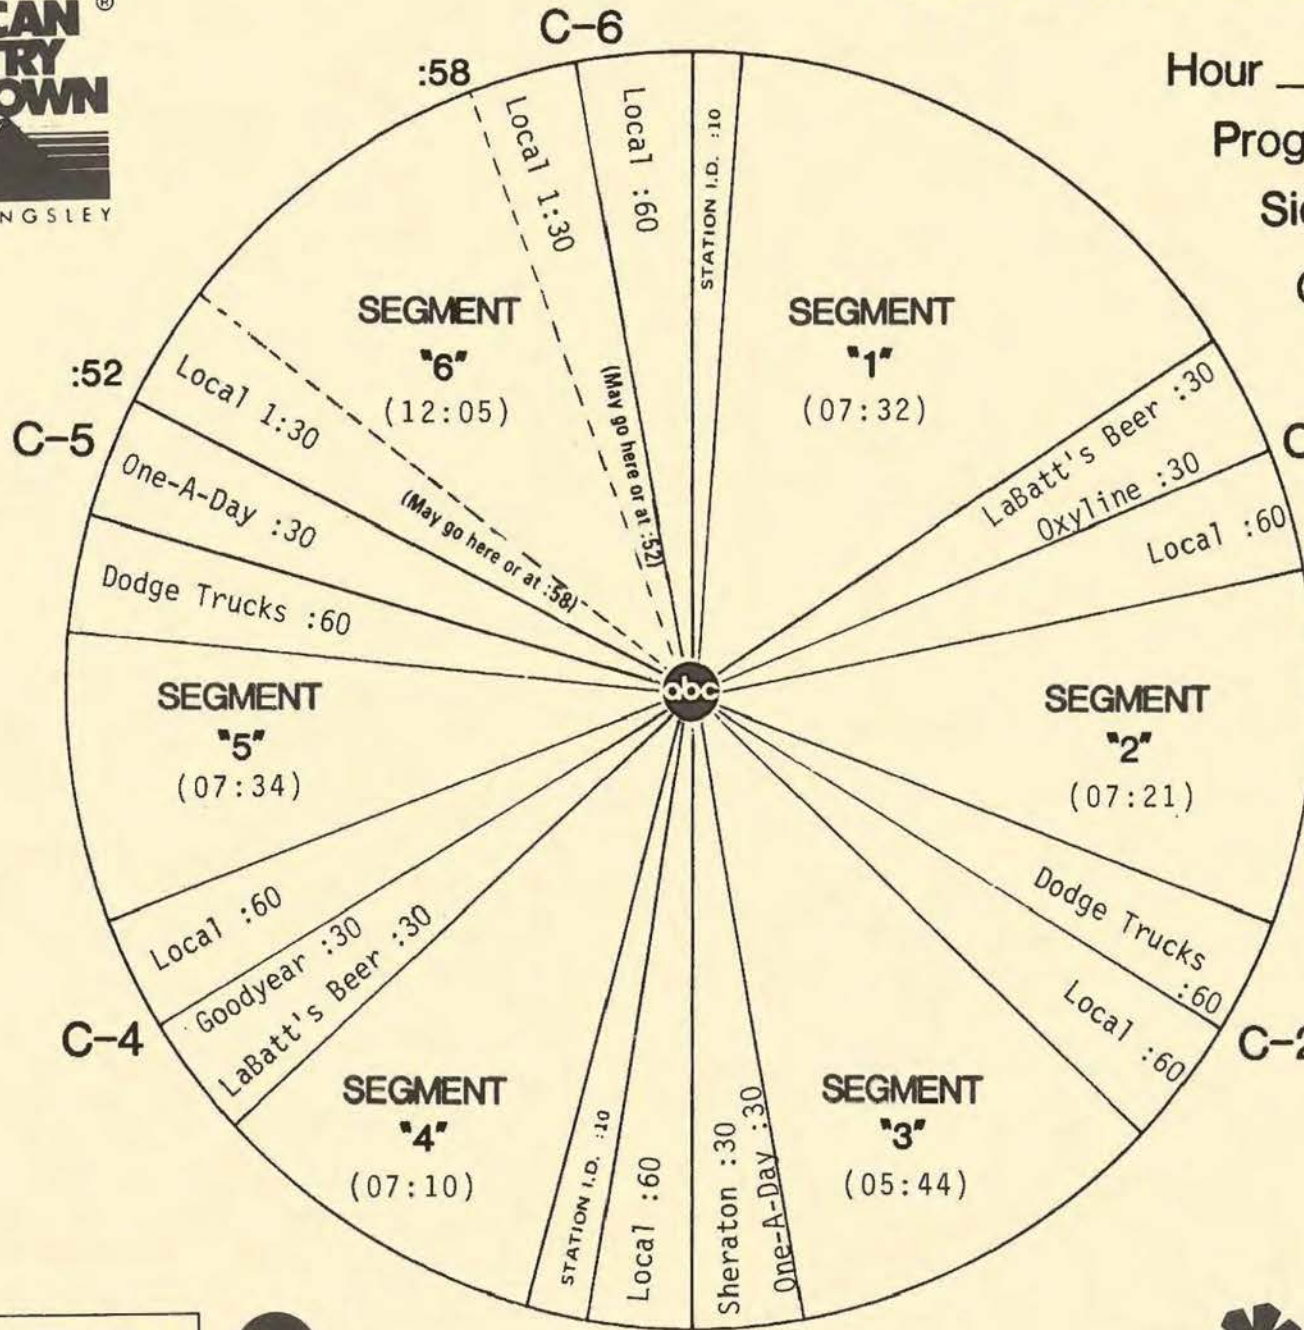

FORMAT AND COMMERCIAL CLOCK

Hour III

Program 853-5

Sides 3A and 3B

Chart Date 8/04/85

Local minutes available 7

Network minutes used 5

ABC Watermark

ABC Entertainment Radio Network

ABC Watermark
3575 Cahuenga Blvd. West #555
Los Angeles, CA 90068
(818) 980-9490

TOPICAL PROMOS

ACC PROMOS FOR SHOW #853-5 ARE LOCATED AT THE END OF 3A.
DO NOT USE AFTER 8/4/85.