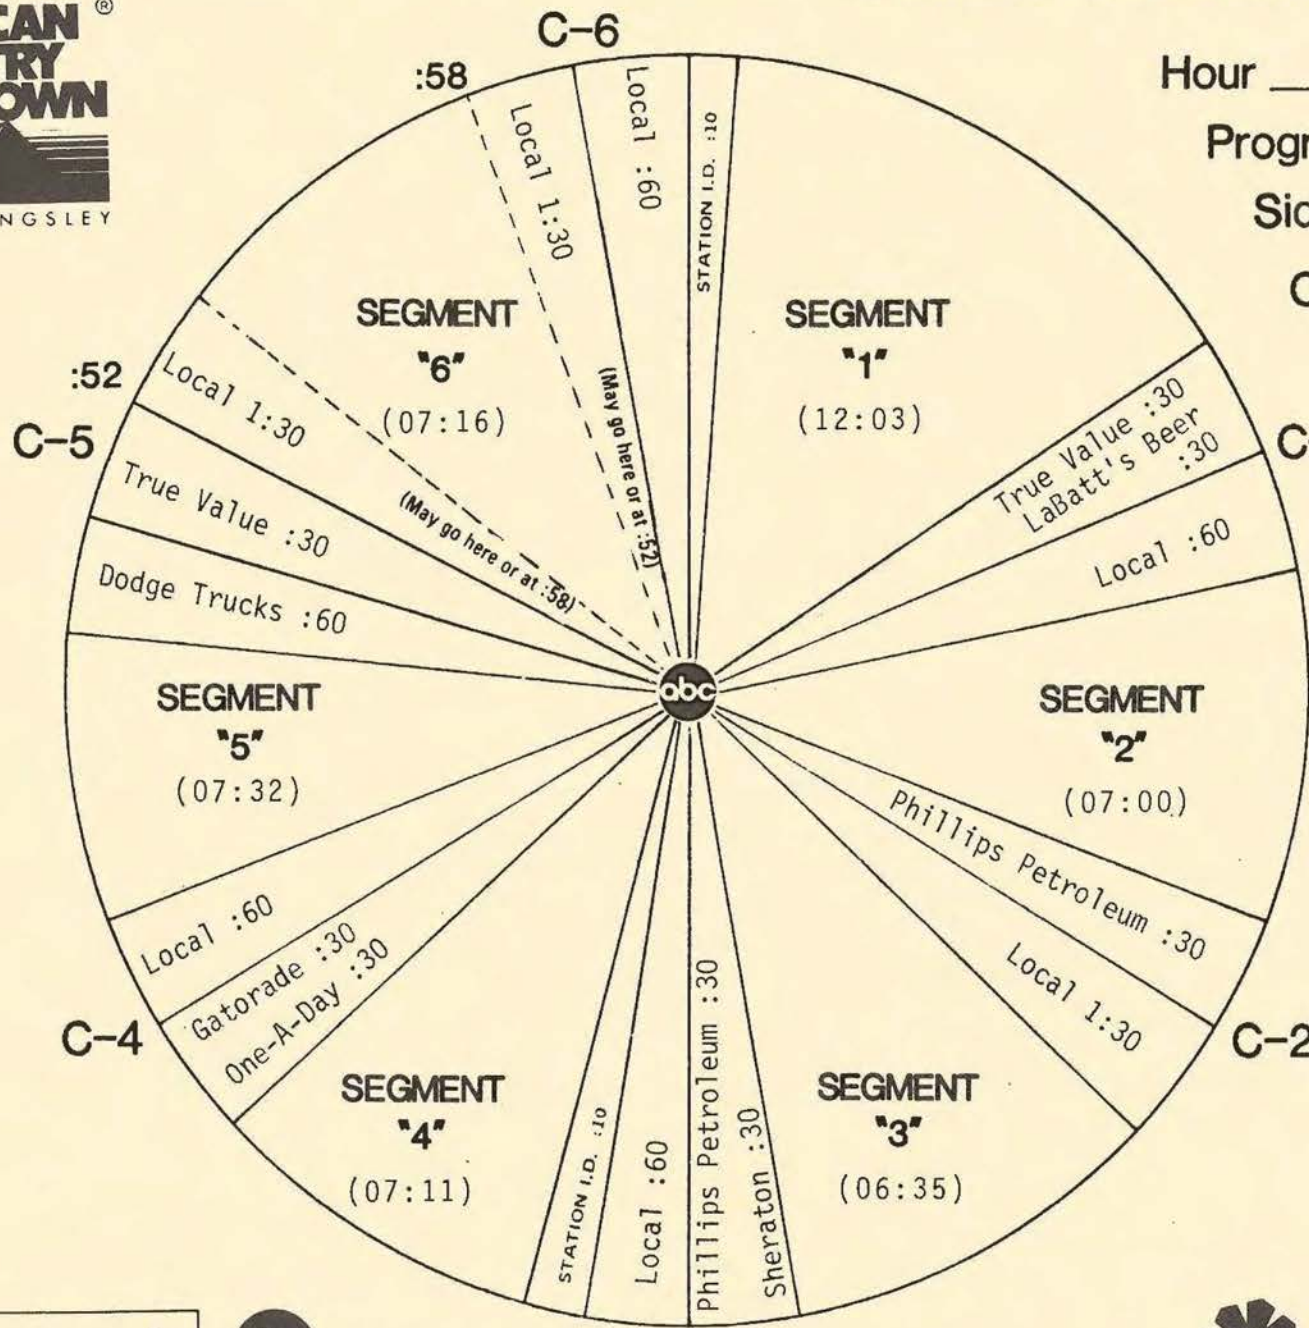

FORMAT AND COMMERCIAL CLOCK

Hour II

Program 853-5

Sides 2A and 2B

Chart Date 8/04/85

Local minutes available 7

Network minutes used 5

ABC Watermark