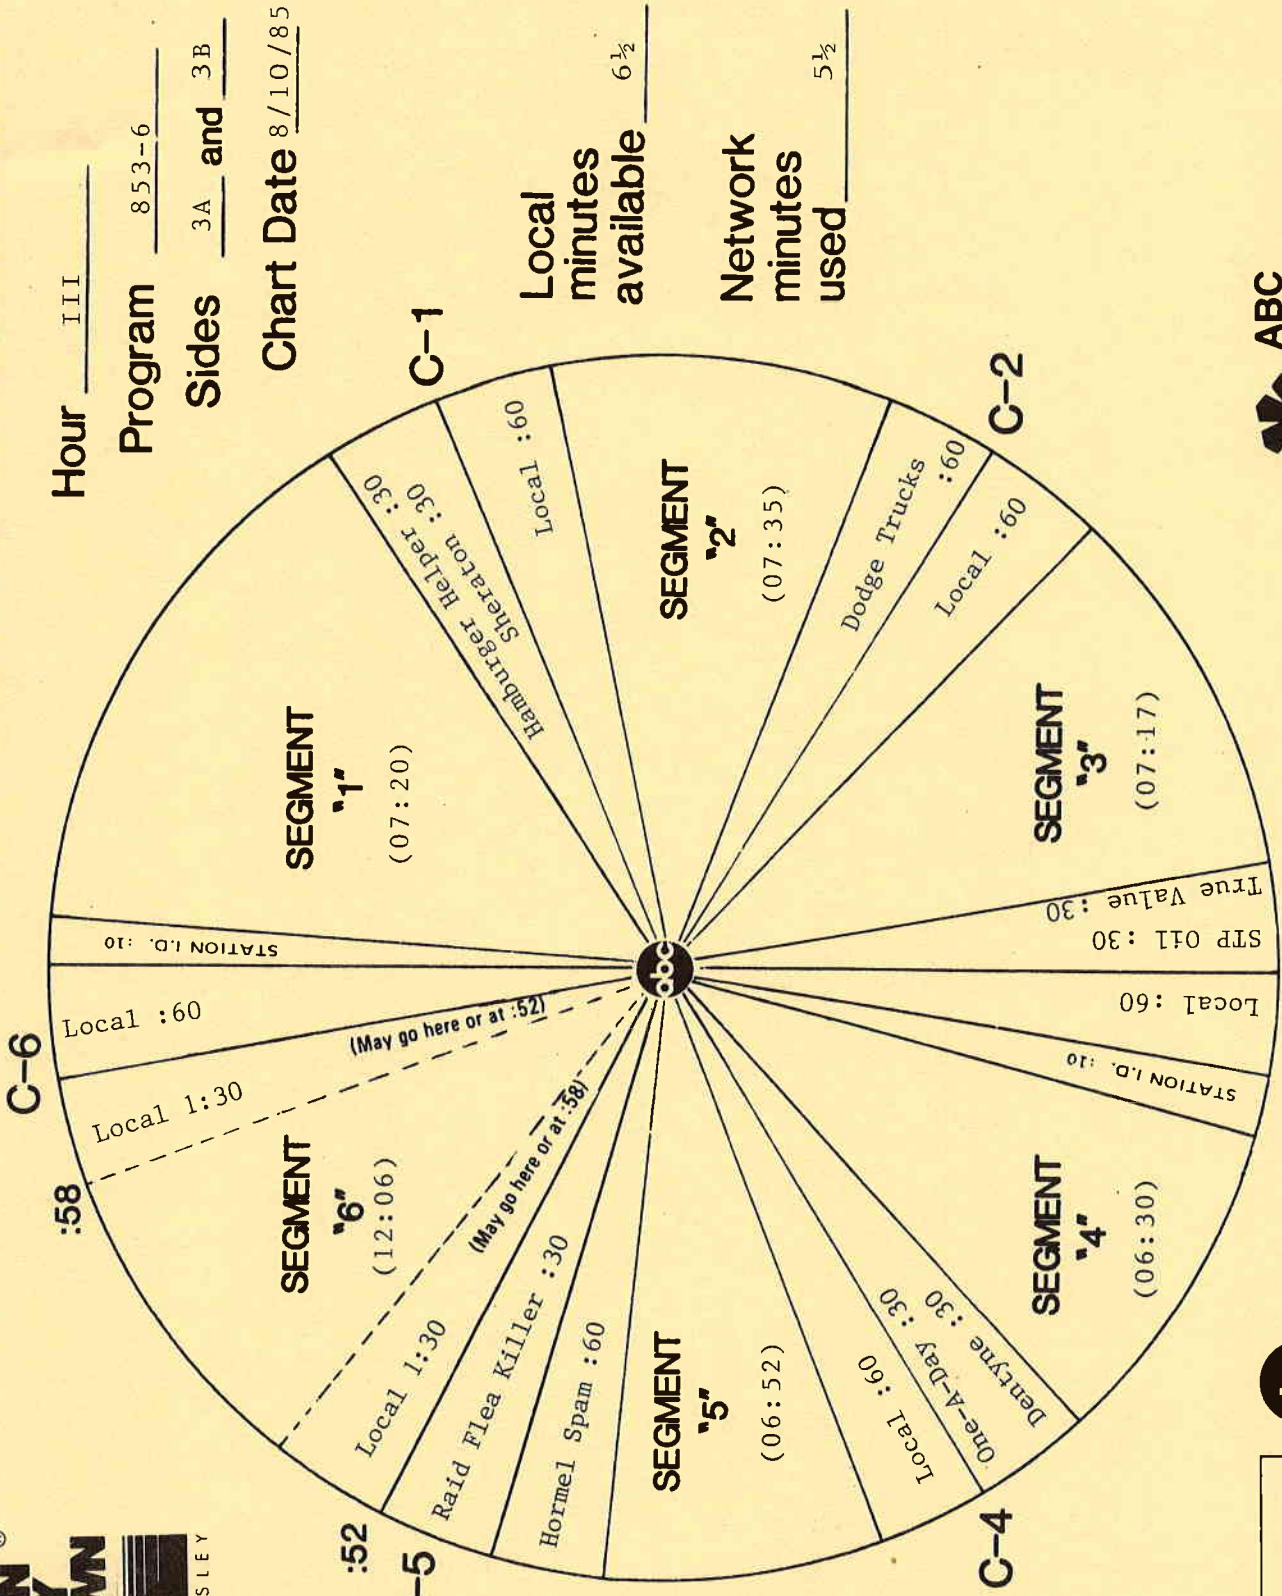

Hour III
Program 853-6
Sides 3A and 3B

Chart Date 8/10/85