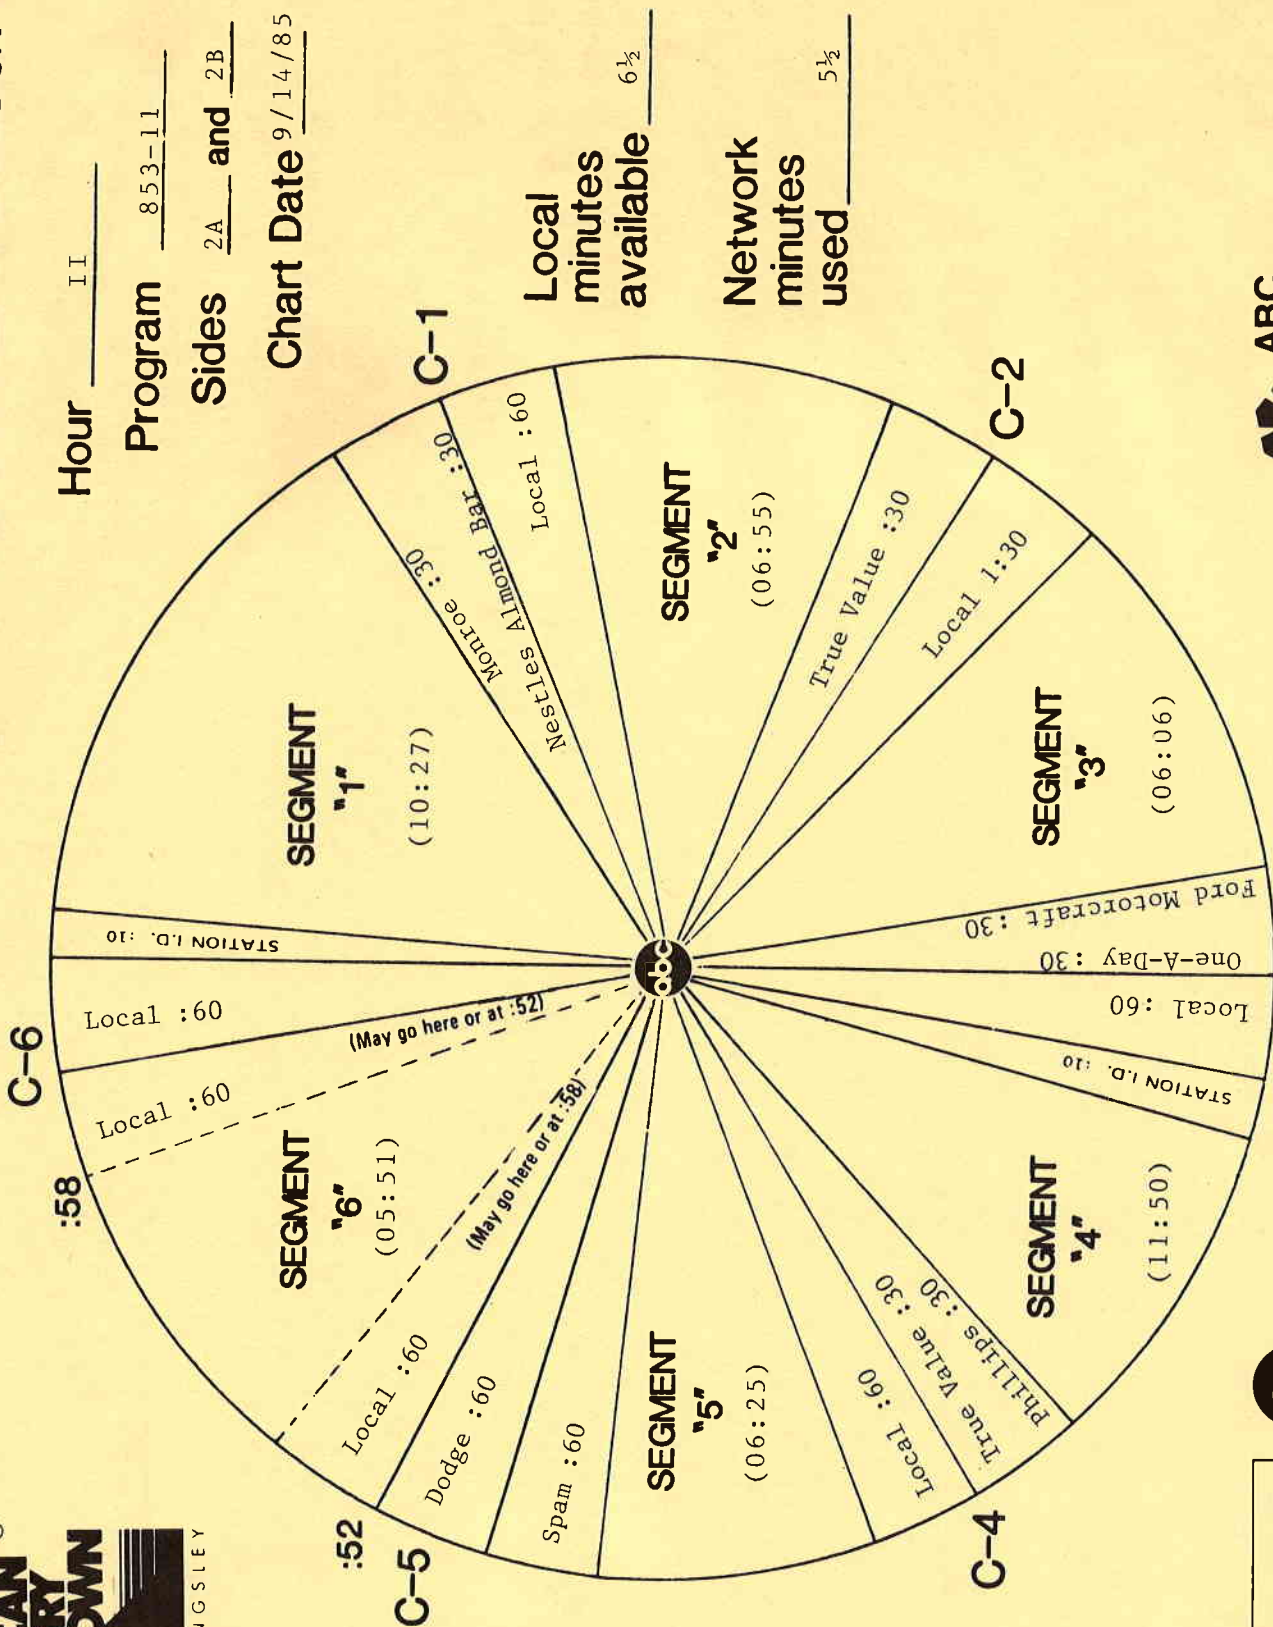

FORMAT AND COMMERCIAL CLOCK

Hour 11

Program 853-11

Sides 2A and 2B

Chart Date 9/14/85

Local minutes available 6½

Network minutes used 5½

ABC Watermark