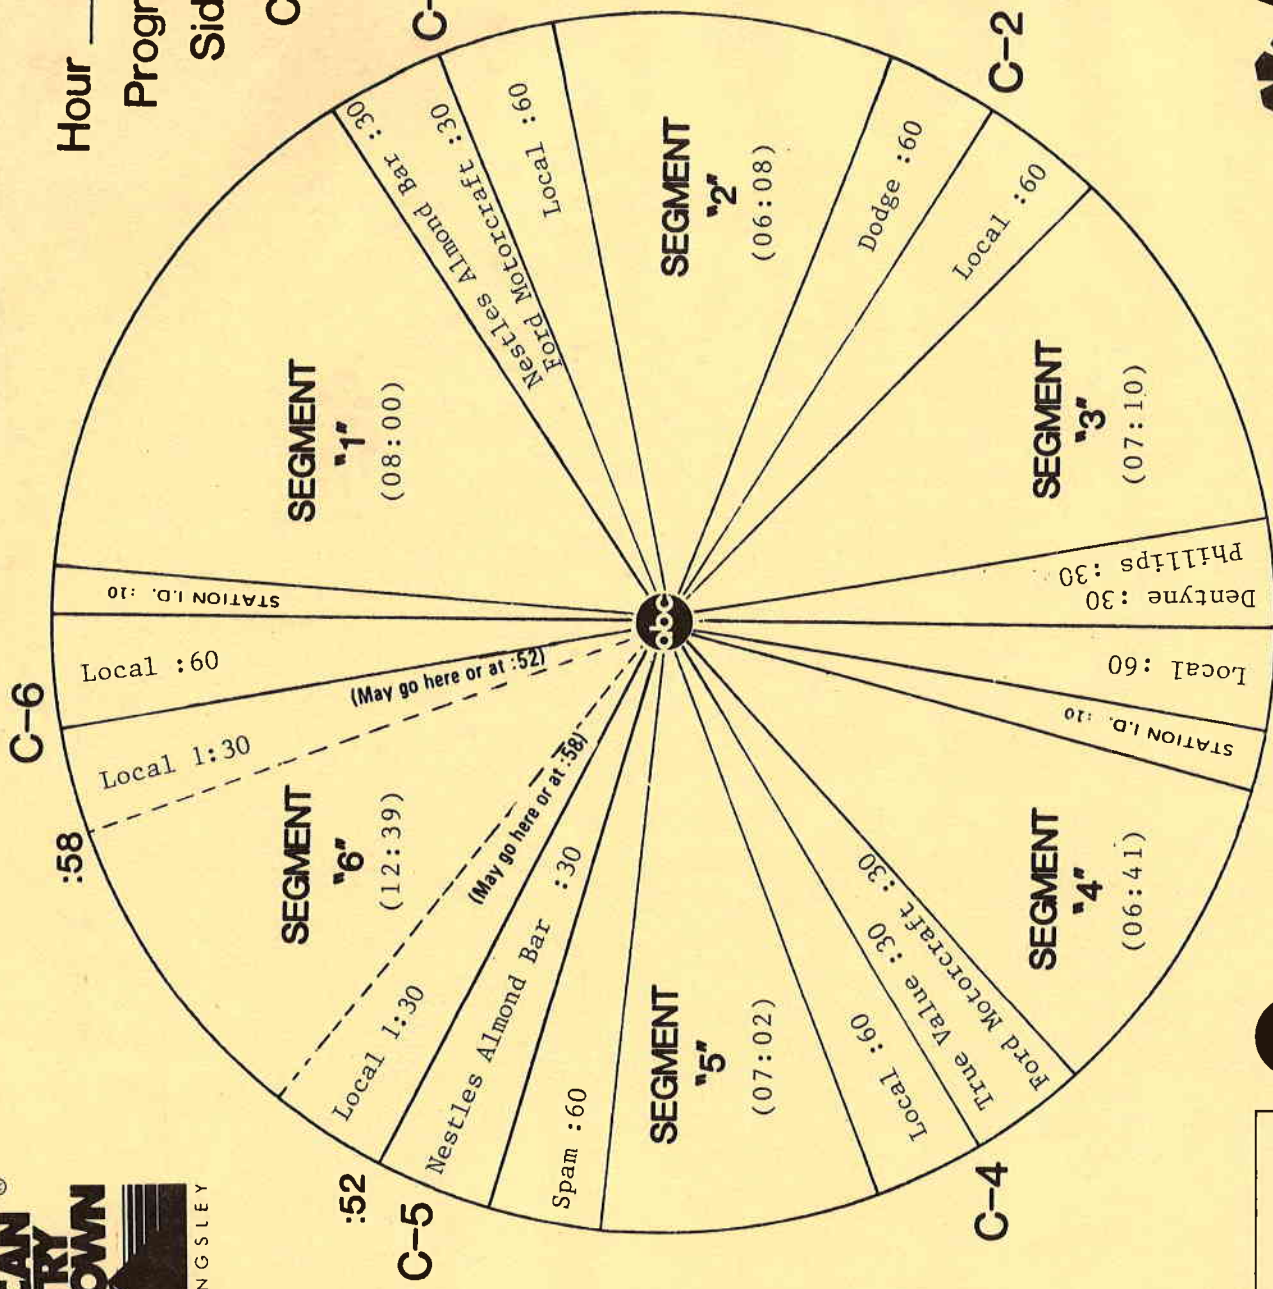

FORMAT AND COMMERCIAL CLOCK

Hour III
 Program 853-11
 Sides 3A and 3B
 Chart Date 9/14/85

Local minutes available 6½
 Network minutes used 5½

ABC Watermark

ABC Watermark
3575 Cahuenga Blvd. West #555
Los Angeles, CA 90068
(818) 980-9490