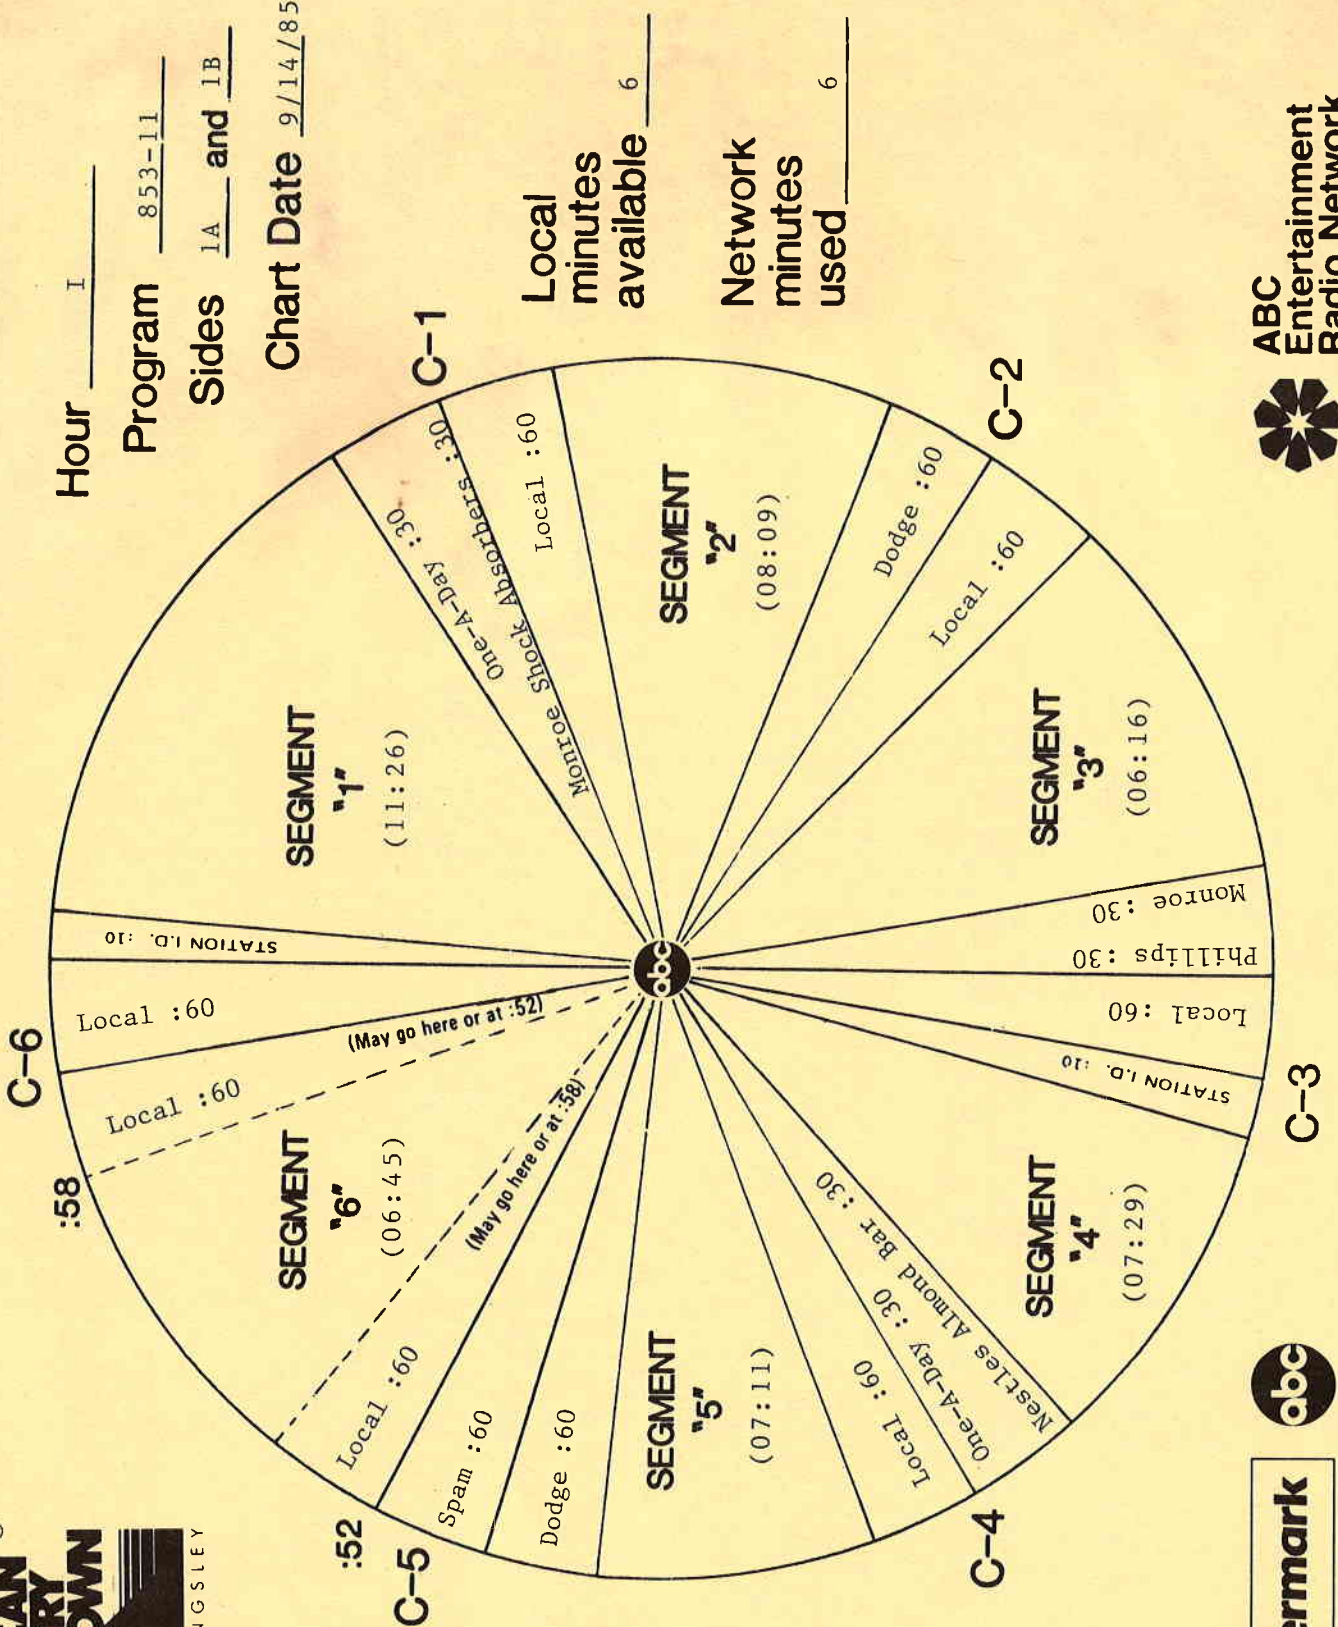

FORMAT AND COMMERCIAL CLOCK

Hour I
 Program 853-11
 Sides 1A and 1B
 Chart Date 9/14/85

Local minutes available 6
 Network minutes used 6

SCHEDULED START TIME	ACTUAL TIME	ELEMENT	RUNNING TIME
00:00		THEME AND OPENING OF PART II #27 PRETTY LADY (A) Keith Stegall #26 CAN'T KEEP A GOOD MAN DOWN (A) Alabama #25 HANG ON TO YOUR HEART (B) Exile LOGO: MY KIND OF COUNTRY, MY KIND OF MUSIC	10:27
10:27		C-1 NETWORK SPOT: Monroe/Nestles Almond bar (OUT CUE) Jingle ends cold with... "...you can't resist."	30/30
11:27		LOCAL INSERT:	:60
12:27		LOGO: AMERICAN COUNTRY COUNTDOWN #24 HAVE I GOT A DEAL FOR YOU (B) Reba McEntire #23 A LONG AND LASTING LOVE (A/B) Crystal Gayle LOGO: MY KIND OF COUNTRY, MY KIND OF MUSIC	06:55
19:22		C-2 NETWORK SPOT: True Value (OUT CUE) Voice out cold with... "...True Value Hardware Stores."	:30
19:52		LOCAL INSERT:	1:30
21:22		LOGO: AMERICAN COUNTRY COUNTDOWN #22 HE WON'T GIVE IN (A) Kathy Mattea #21 I WANNA HEAR IT FROM YOU (A) Eddy Raven LOGO: MY KIND OF COUNTRY, MY KIND OF MUSIC	06:06
27:28		C-3 NETWORK SPOT: Ford Motorcraft/One-A-Day (OUT CUE) Voice out cold with... "...different from men."	30/30
28:28		LOCAL INSERT:	:60
29:28		STATION I. D.:	:10