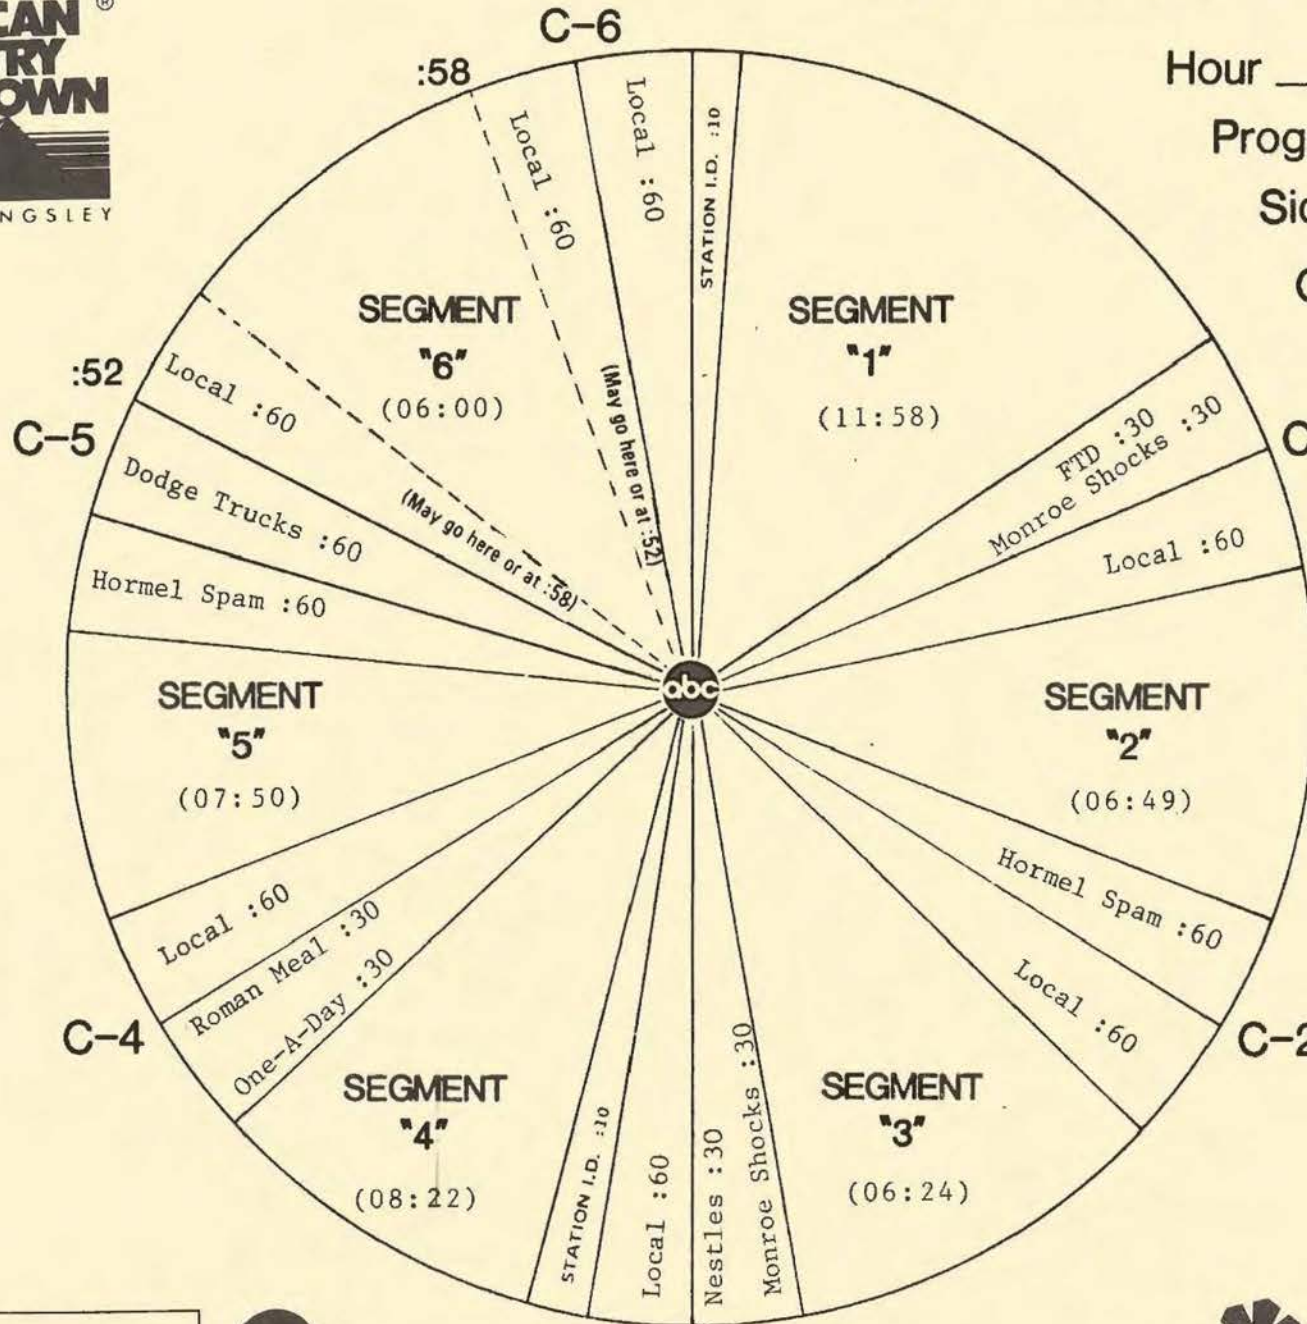

FORMAT AND COMMERCIAL CLOCK

Hour I

Program 853-12

Sides 1A and 1B

Chart Date 9/21/85

Local minutes available 6

Network minutes used 6

ABC Watermark