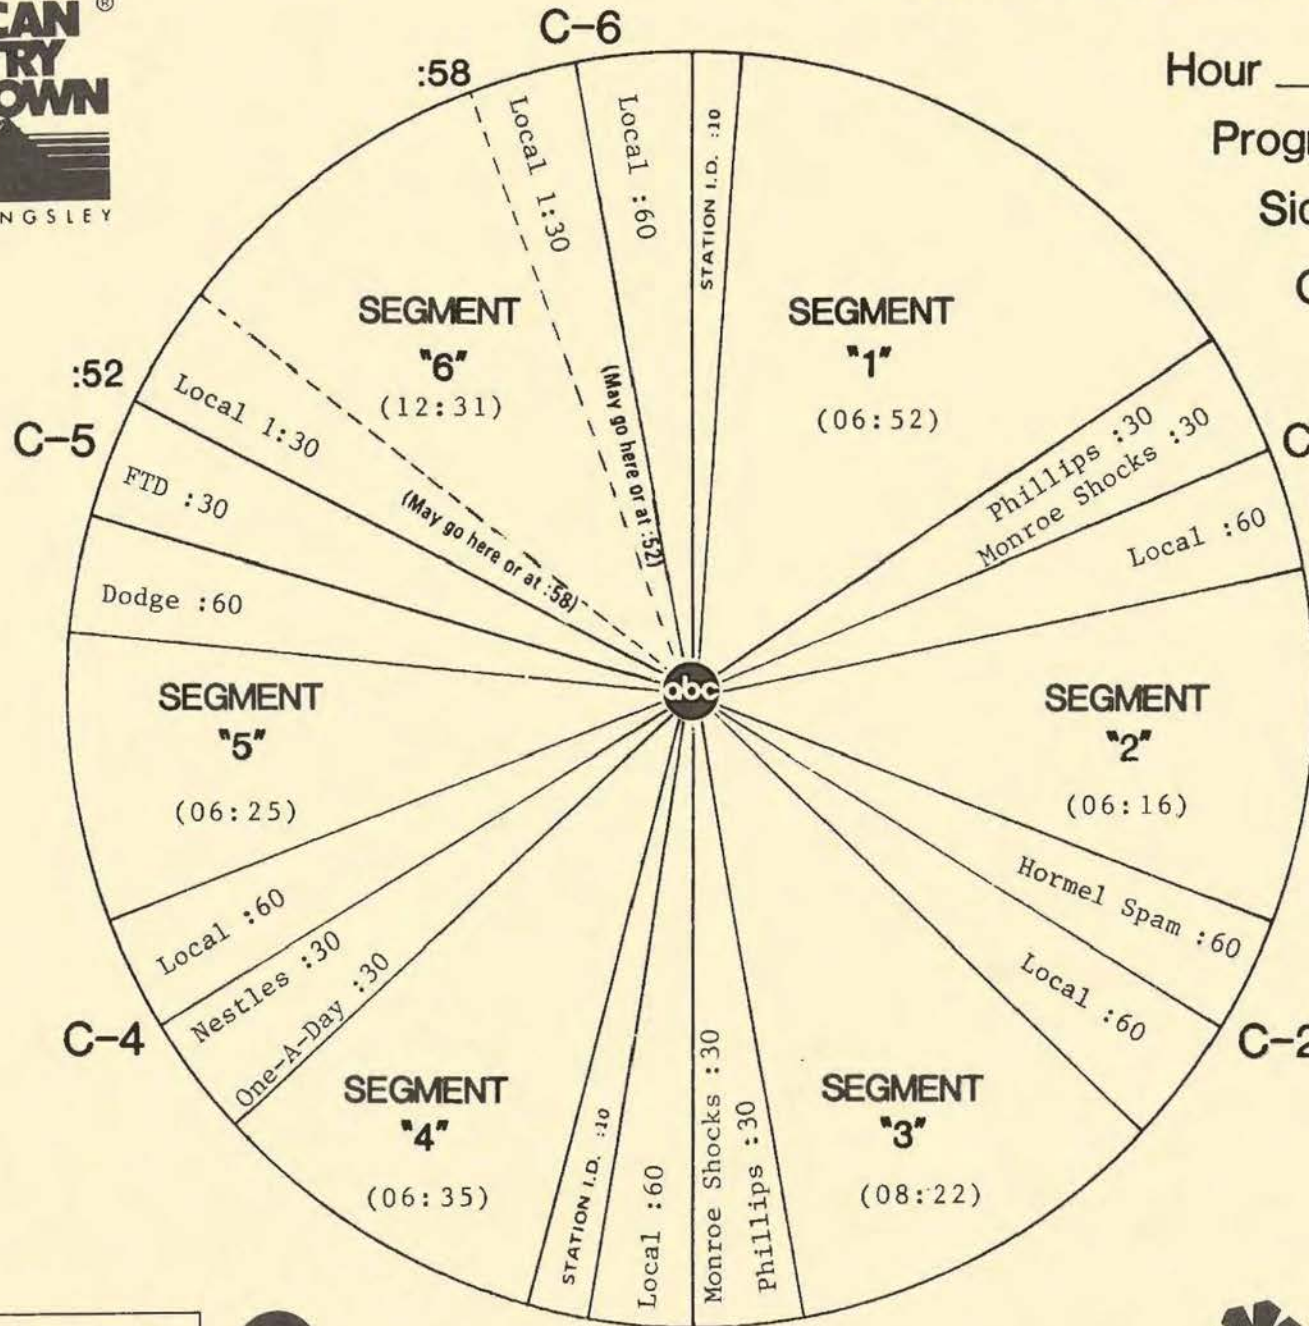

FORMAT AND COMMERCIAL CLOCK

Hour III

Program 853-12

Sides 3A and 3B

Chart Date 9/21/85

Local minutes available 6½

Network minutes used 5½

ABC Watermark

ABC Entertainment Radio Network

ABC Watermark
3575 Cahuenga Blvd. West #555
Los Angeles, CA 90068
(818) 980-9490

TOPICAL PROMOS

ACC PROMOS FOR SHOW #853-12 ARE LOCATED AT THE END OF SLIDE

DO NOT USE AFTER SHOW #853-12.

1) GROUPS GROUPING AT TOP (:22)

Hi, I'm Bob Kingsley. Last week on American Country Countdown the top three spots on Billboard's country chart belonged to groups. Sawyer Brown held fast at #3...The Forester Sisters jumped from 4 to #2...and The Nitty Gritty Dirt Band scored their second #1 country hit. Find out who'll share the room at the top this week on American Country Countdown.