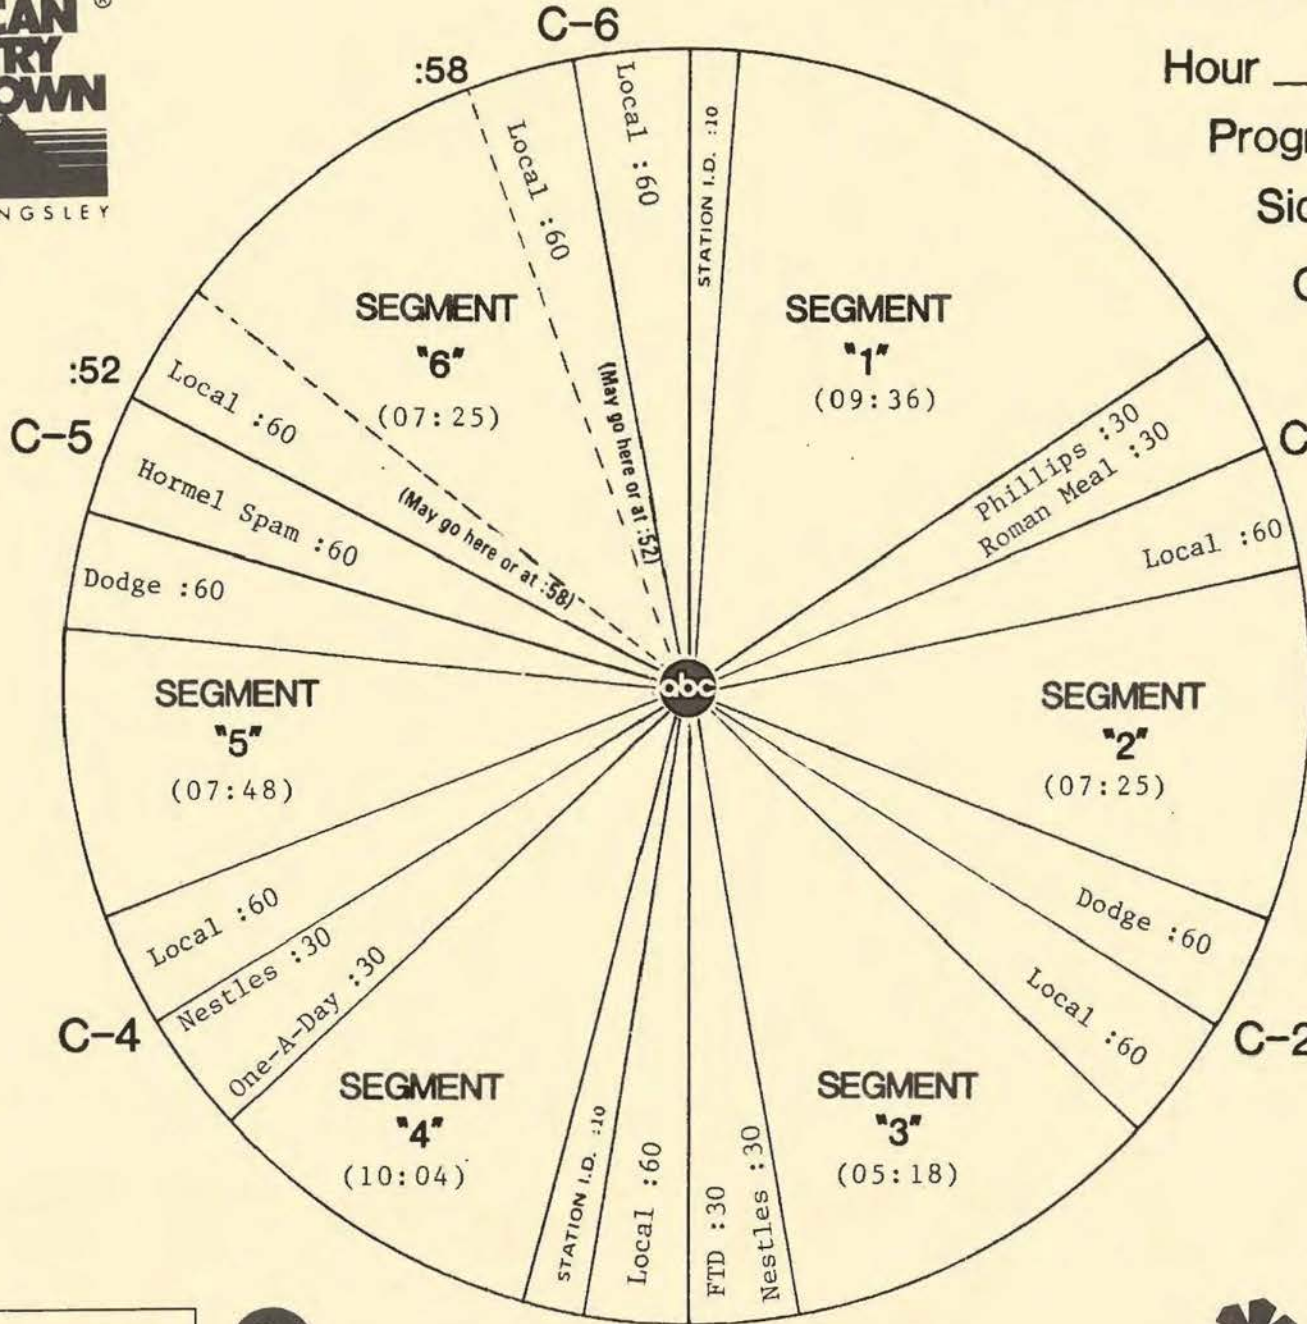

FORMAT AND COMMERCIAL CLOCK

Hour II

Program 853-12

Sides 2A and 2B

Chart Date 9/21/85

Local minutes available 6

Network minutes used 6

ABC Watermark