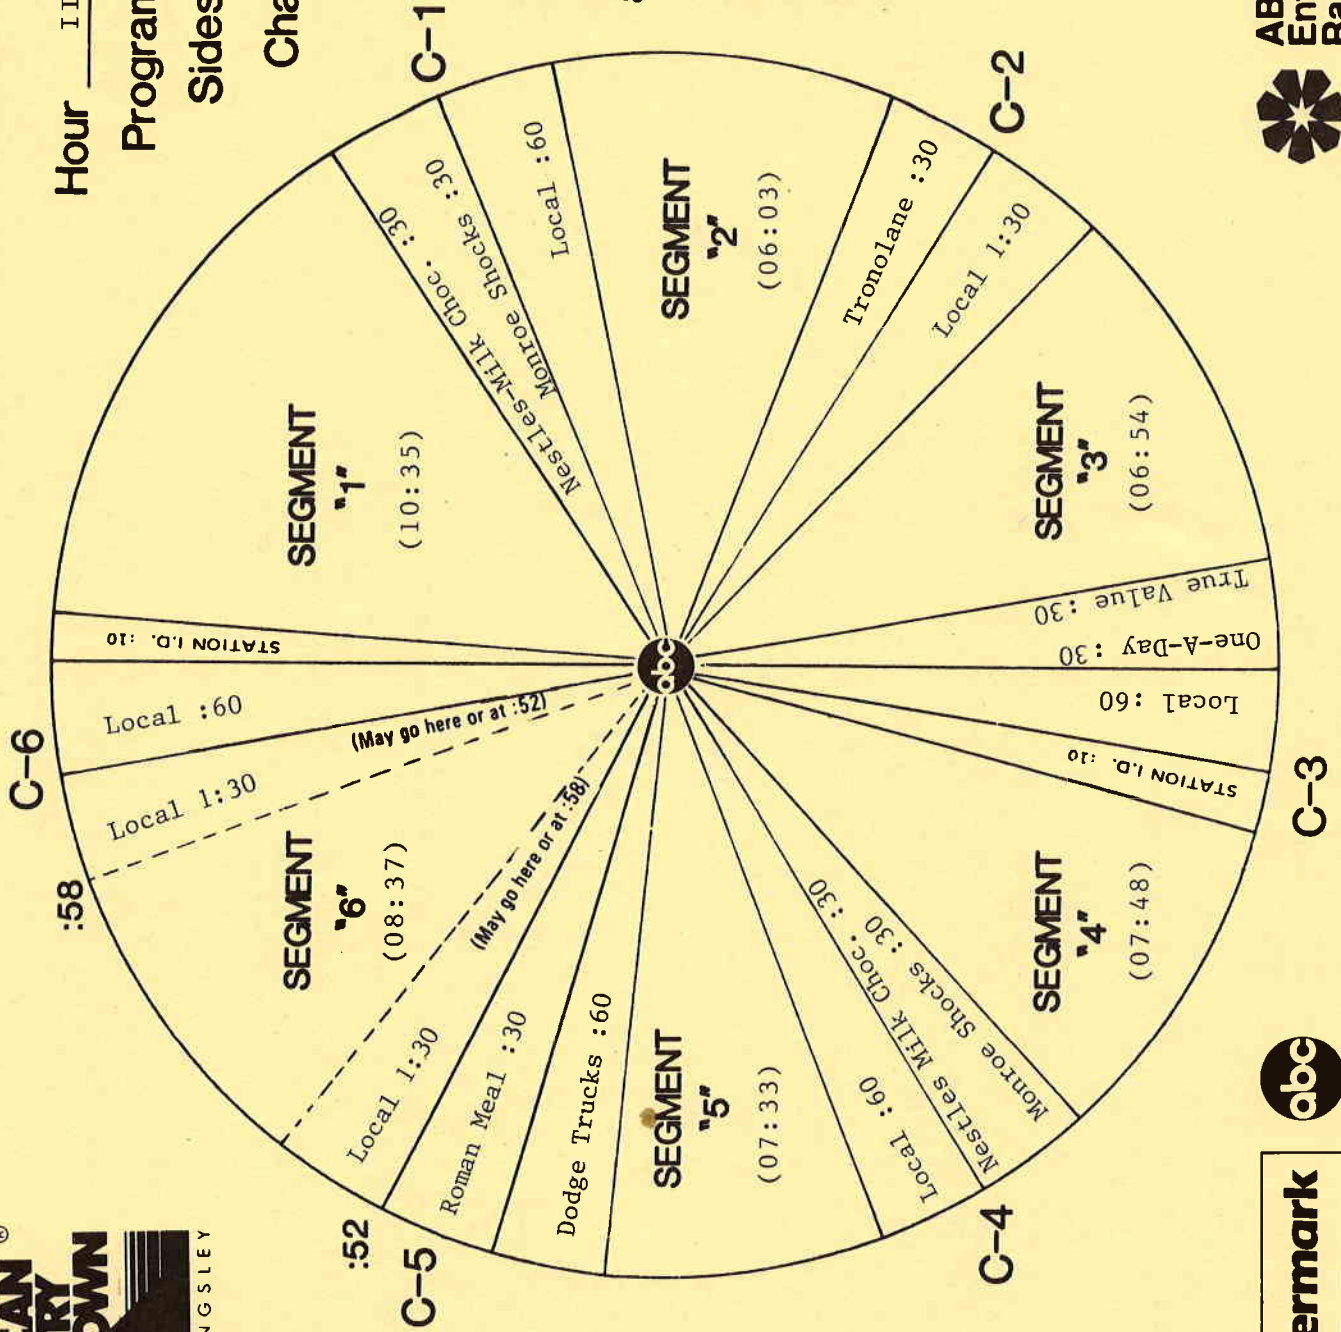

FORMAT AND COMMERCIAL CLOCK

Hour III

Program 853-13

Sides 3A and 3B

Chart Date 9/28/85

Local minutes available 7

Network minutes used 5

ABC Watermark