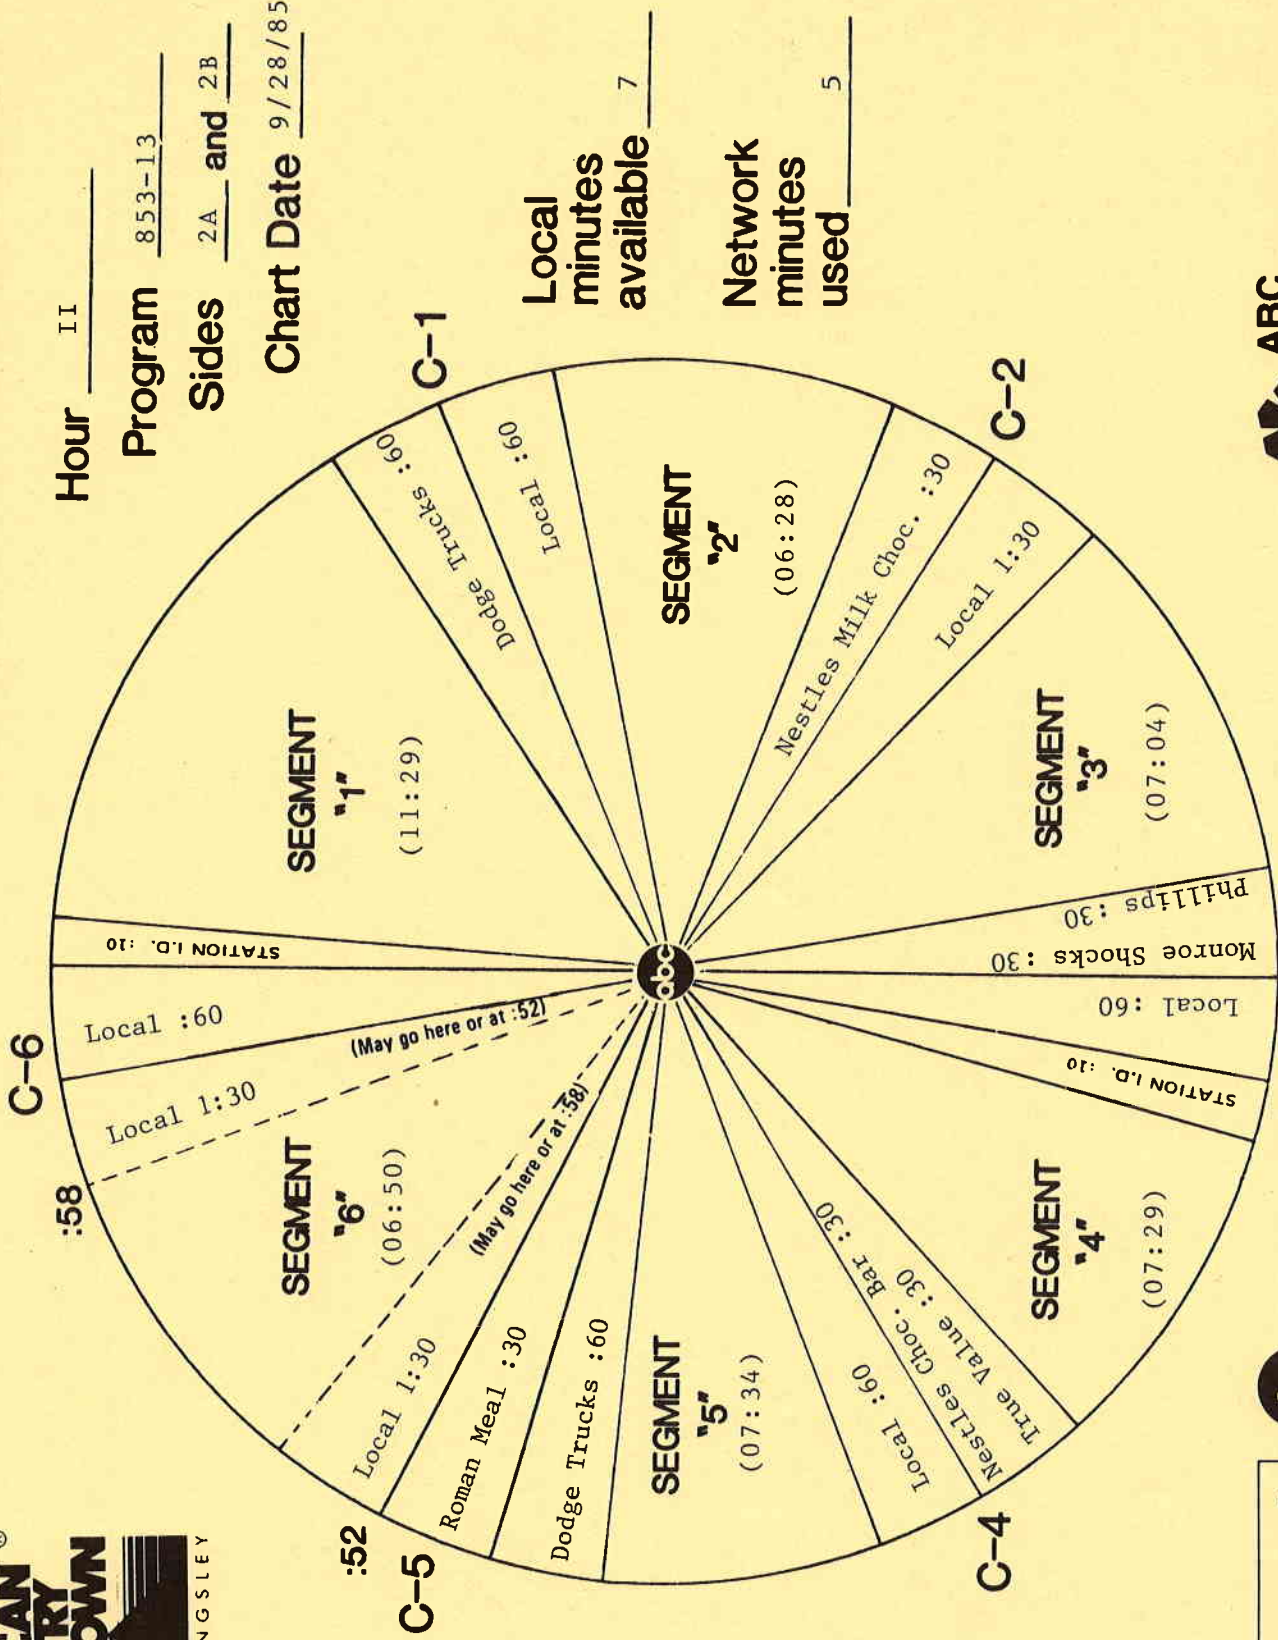

FORMAT AND COMMERCIAL CLOCK

Hour II

Program 853-13

Sides 2A and 2B

Chart Date 9/28/85

Local minutes available 7

Network minutes used 5

ABC Watermark