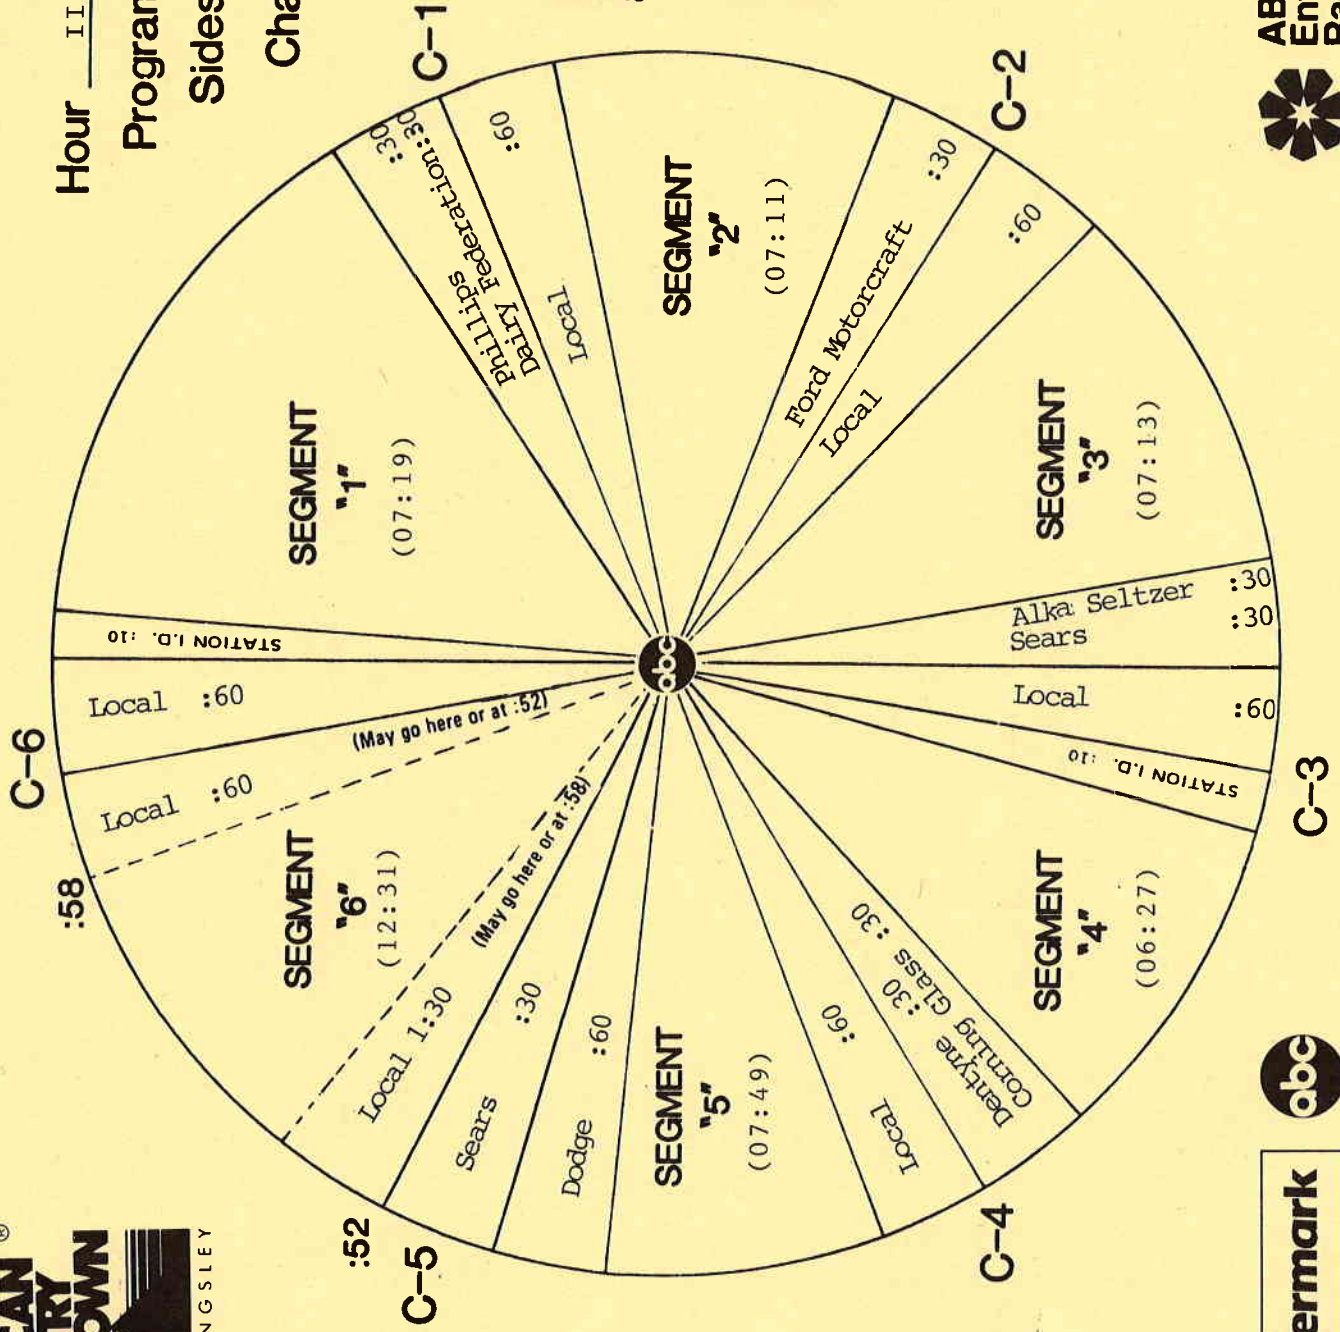

FORMAT AND COMMERCIAL CLOCK

Hour III

Program 854-2

Sides 3A and 3B

Chart Date 10/12/85

Local minutes available 7

Network minutes used 5

ABC Watermark

1) IMPORTANT DECADE (:32)

Hi, I'm Bob Kingsley. On ACC last week one look at Billboard's top forty and you could see how important the decade of the 1970's was to contemporary country music. No less than 16 of the songs were by artists who began their chart histories in the 70's. And that includes 6 out of the top ten acts...Ronnie McDowell Crystal Gayle, Steve Wariner, the Oak Ridge Boys, Juice Newton and the man at the top last week Ronnie Milsap. Find out how all your favorite artists do this week here on American Country Countdown.