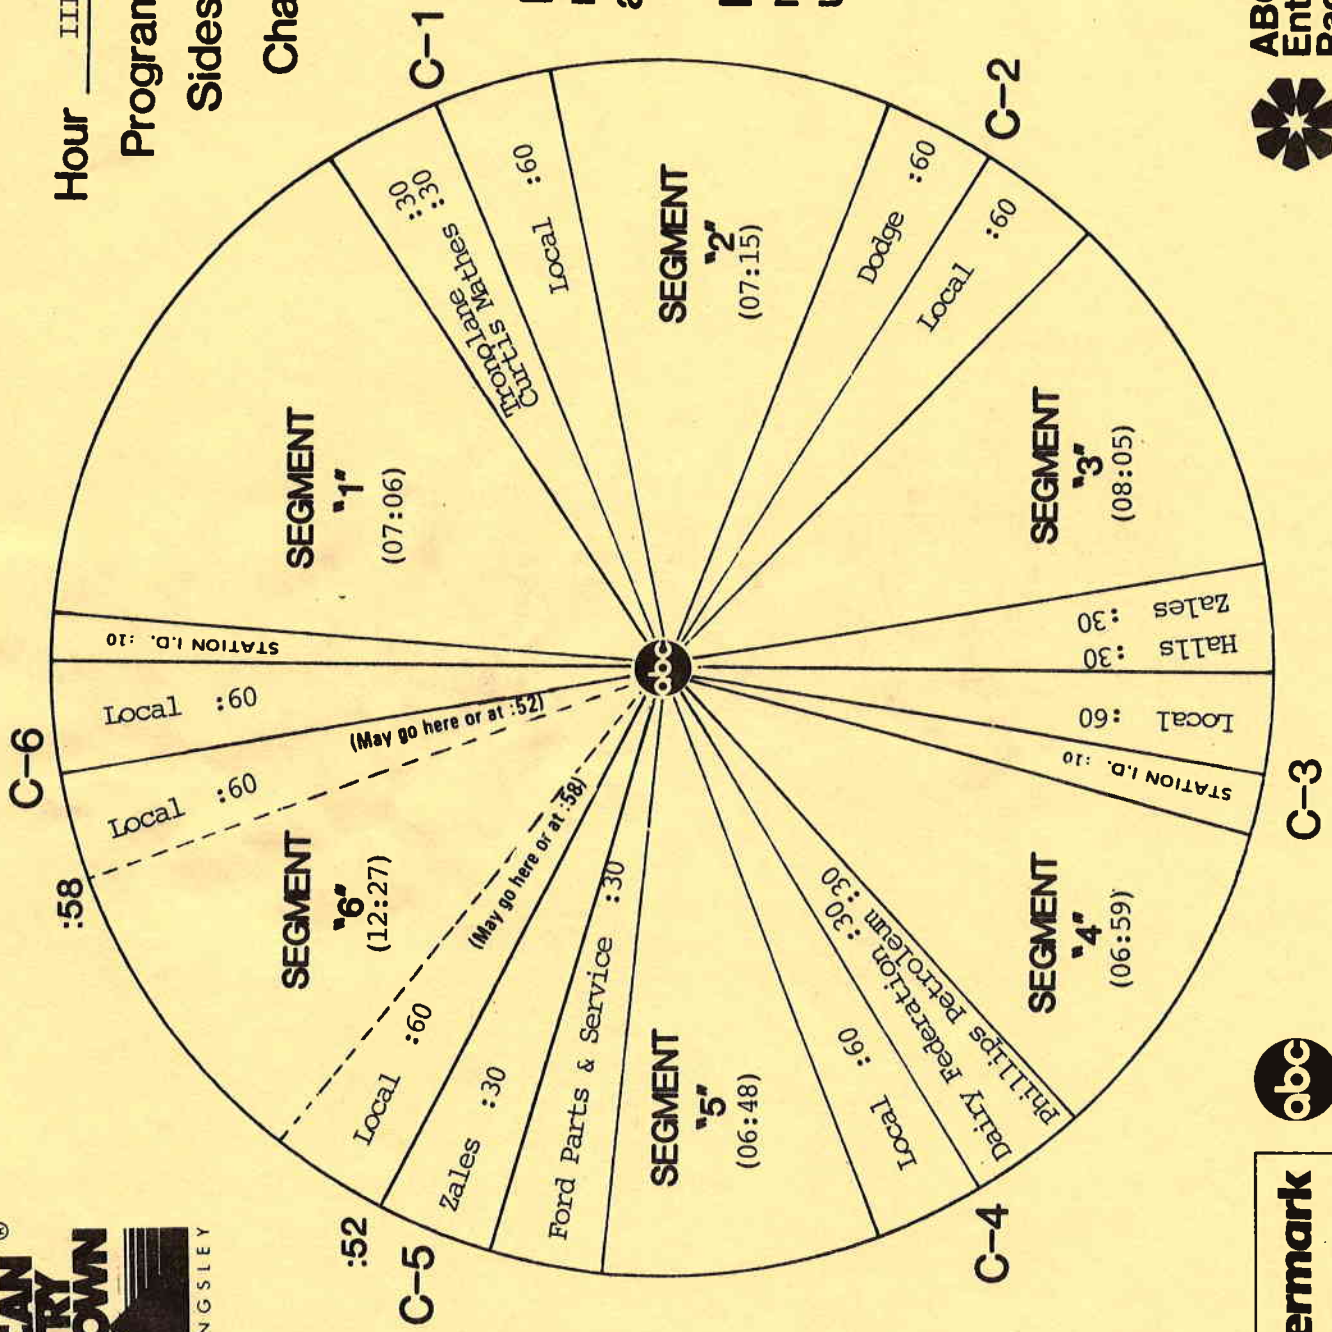

Hour III
Program 854-4
Sides 3A and 3B
Chart Date 10/26/85

Local minutes available 6
Network minutes used 5