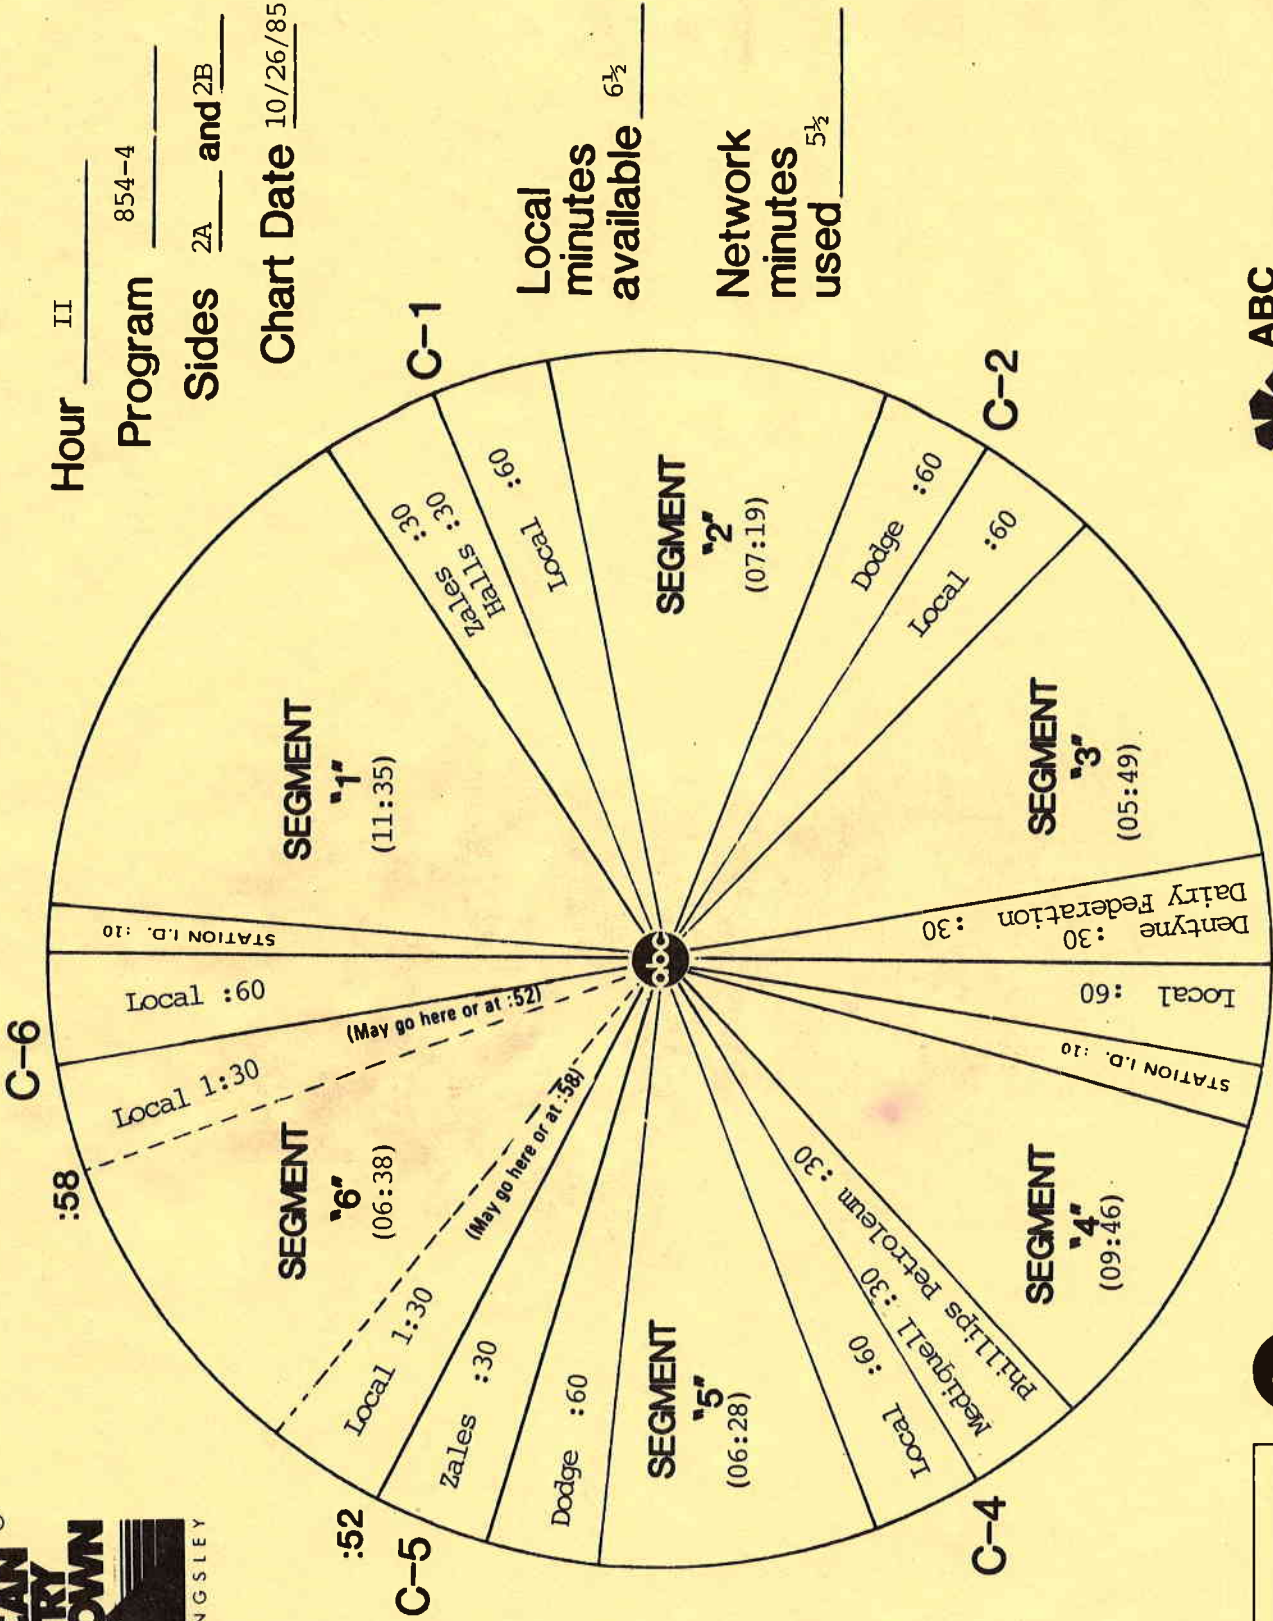

Hour II
Program 854-4
Sides 2A and 2B
Chart Date 10/26/85