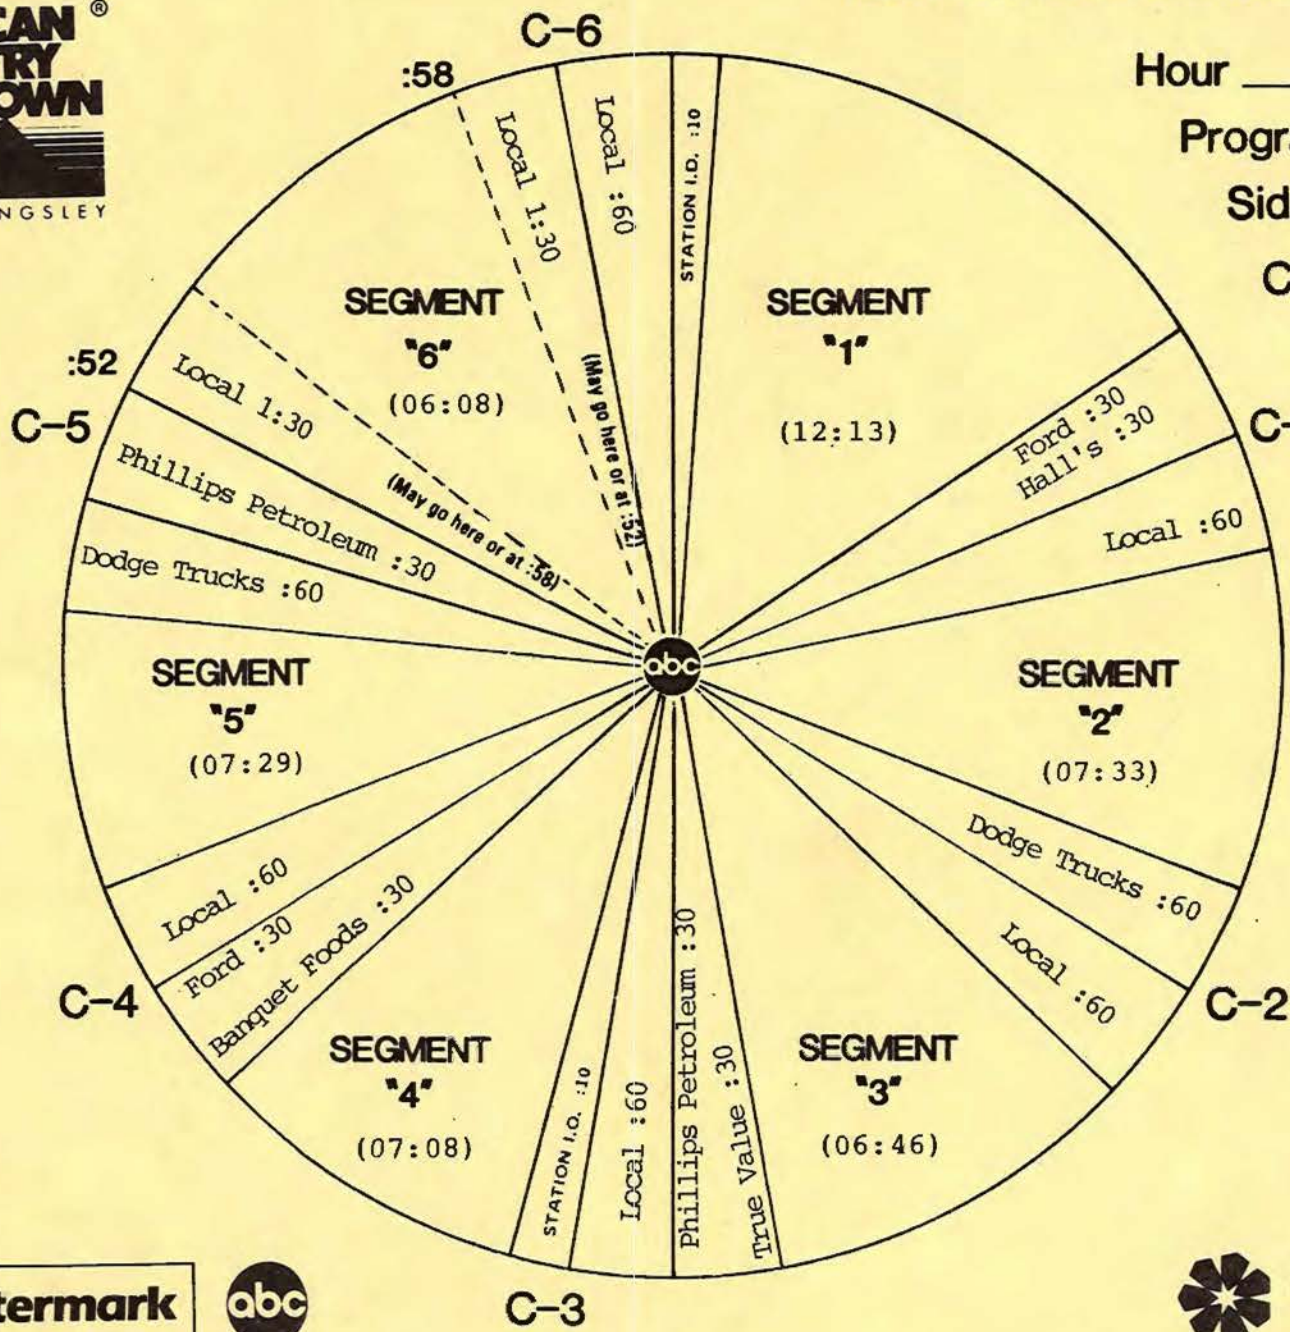

FORMAT AND COMMERCIAL CLOCK

Hour I

Program 854-7

Sides 1A and 1B

Chart Date 11/16/85

Local minutes available 6½

Network minutes used 5½

ABC Watermark