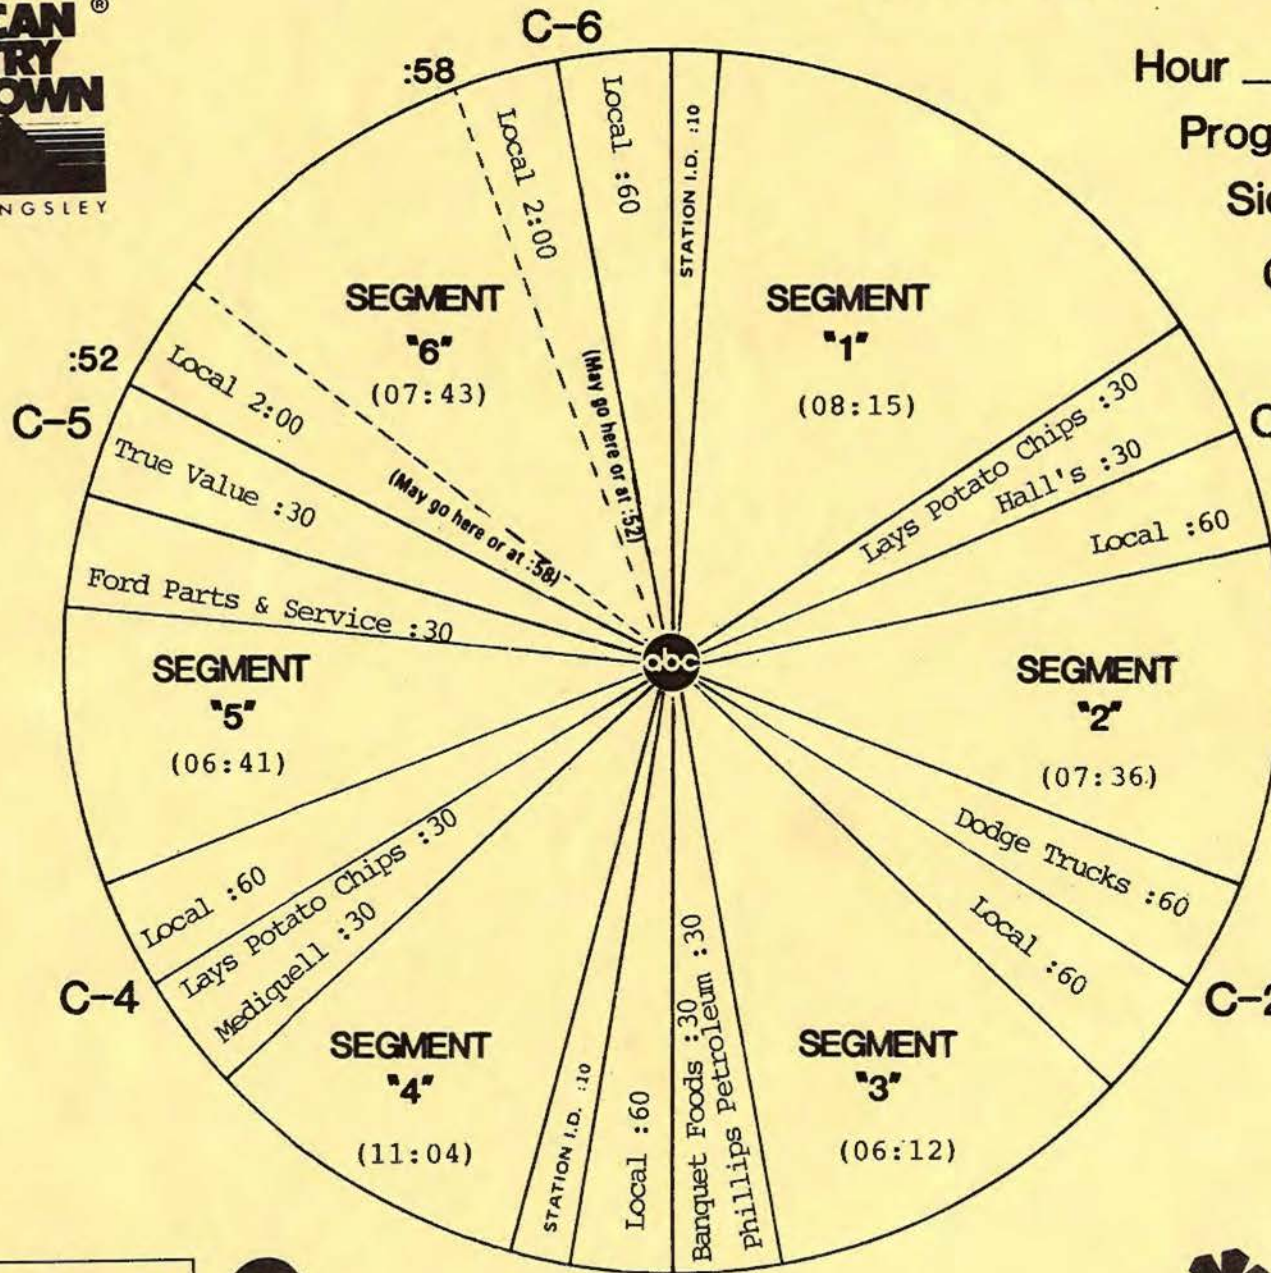

FORMAT AND COMMERCIAL CLOCK

Hour II

Program 854-7

Sides 2A and 2B

Chart Date 11/16/85

Local minutes available 7

Network minutes used 5

ABC Watermark