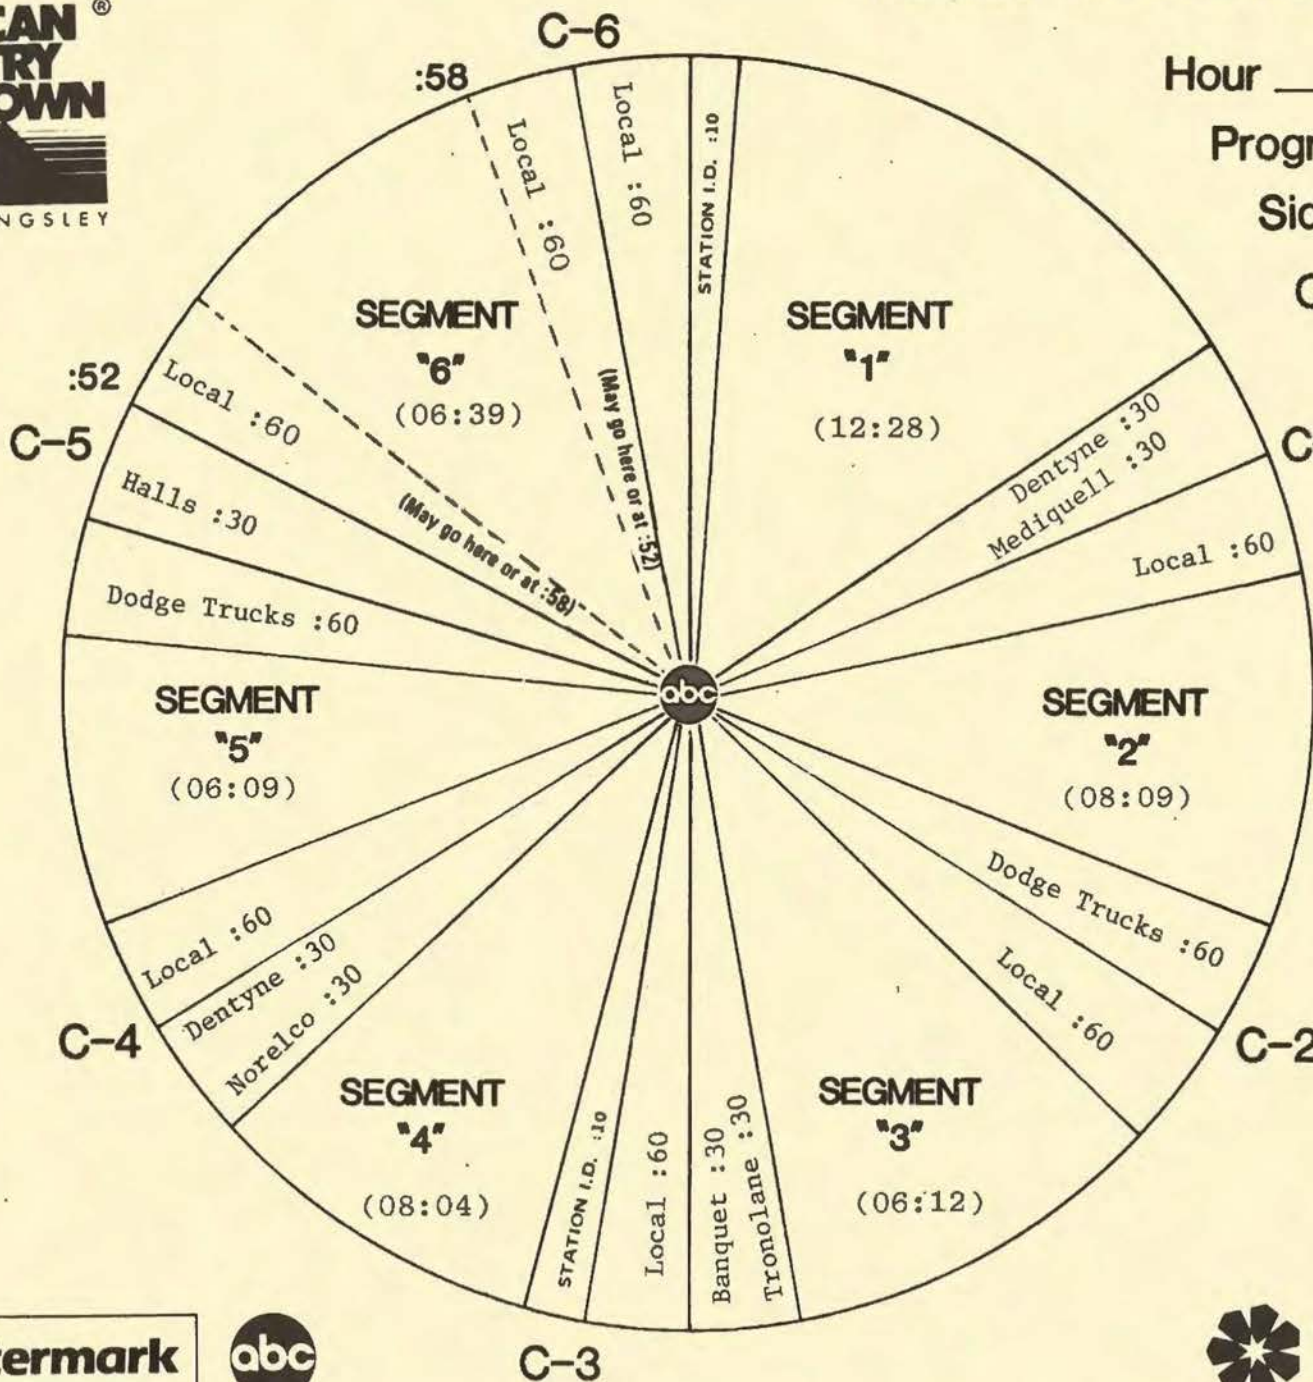

FORMAT AND COMMERCIAL CLOCK

Hour I

Program 854-8

Sides 1A and 1B

Chart Date 11/23/85

Local minutes available 6

Network minutes used 5½

ABC Watermark