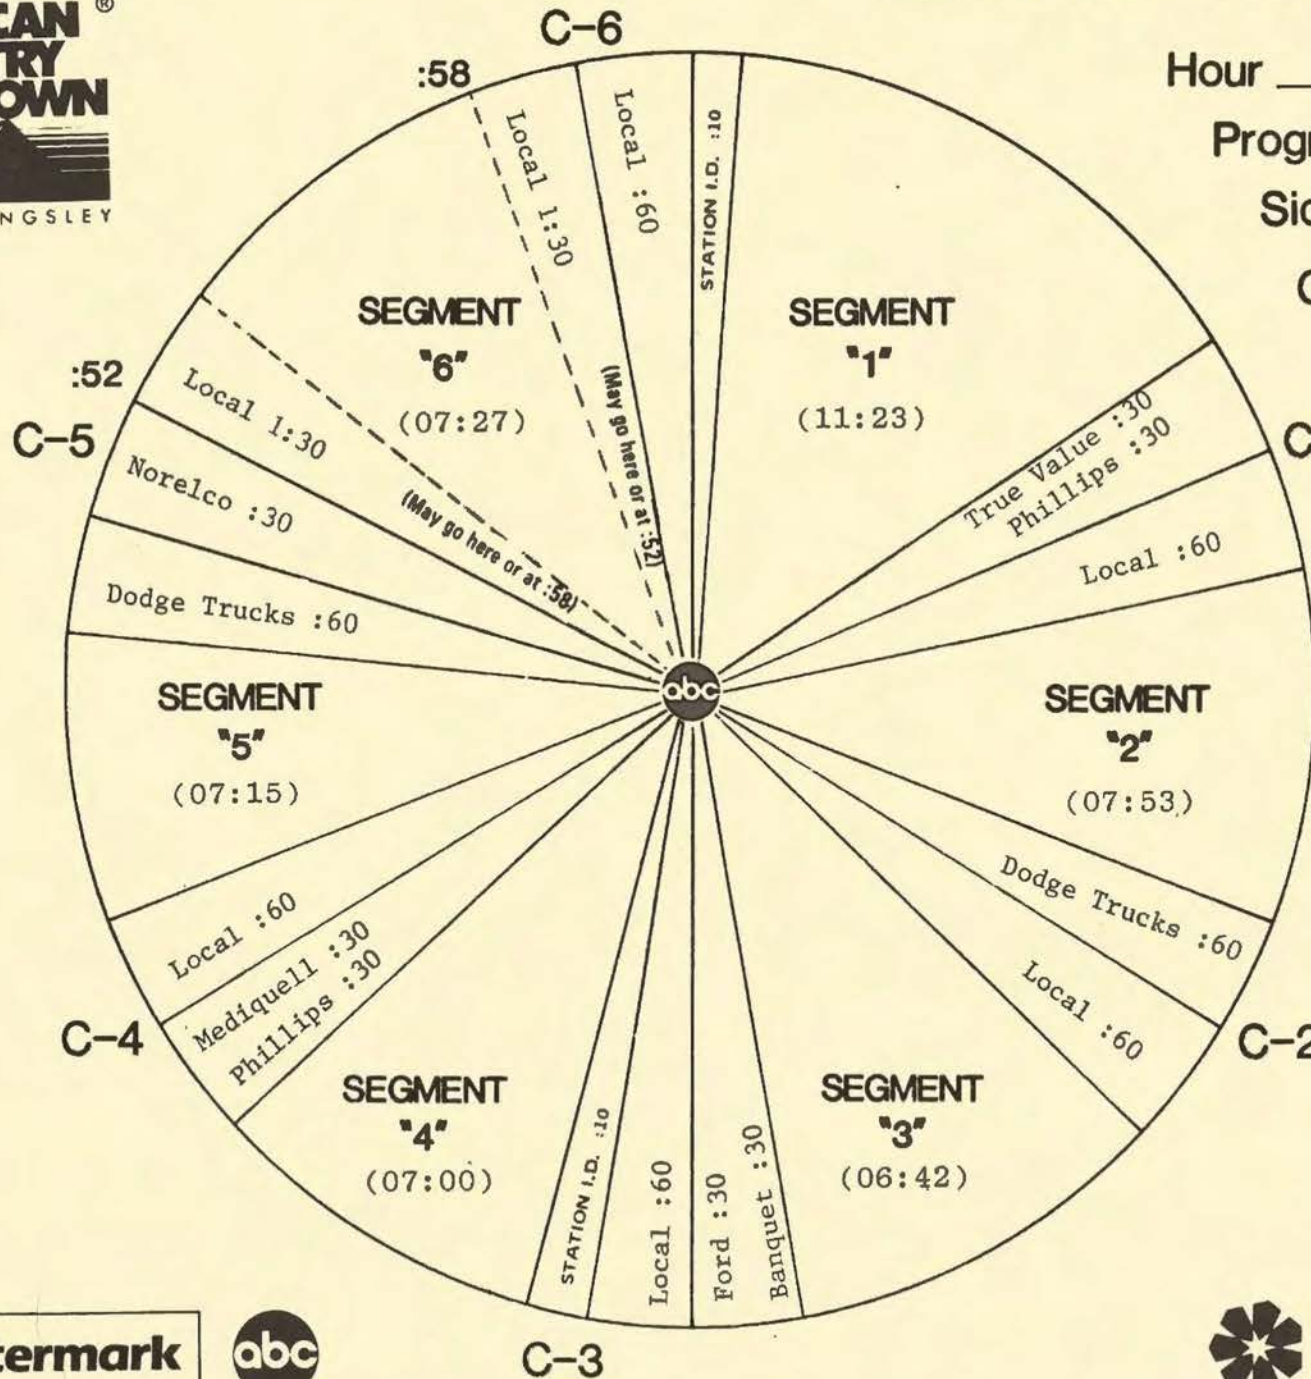

FORMAT AND COMMERCIAL CLOCK

Hour II

Program 854-8

Sides 2A and 2B

Chart Date 11/23/85

Local minutes available 6½

Network minutes used 5½

ABC Watermark