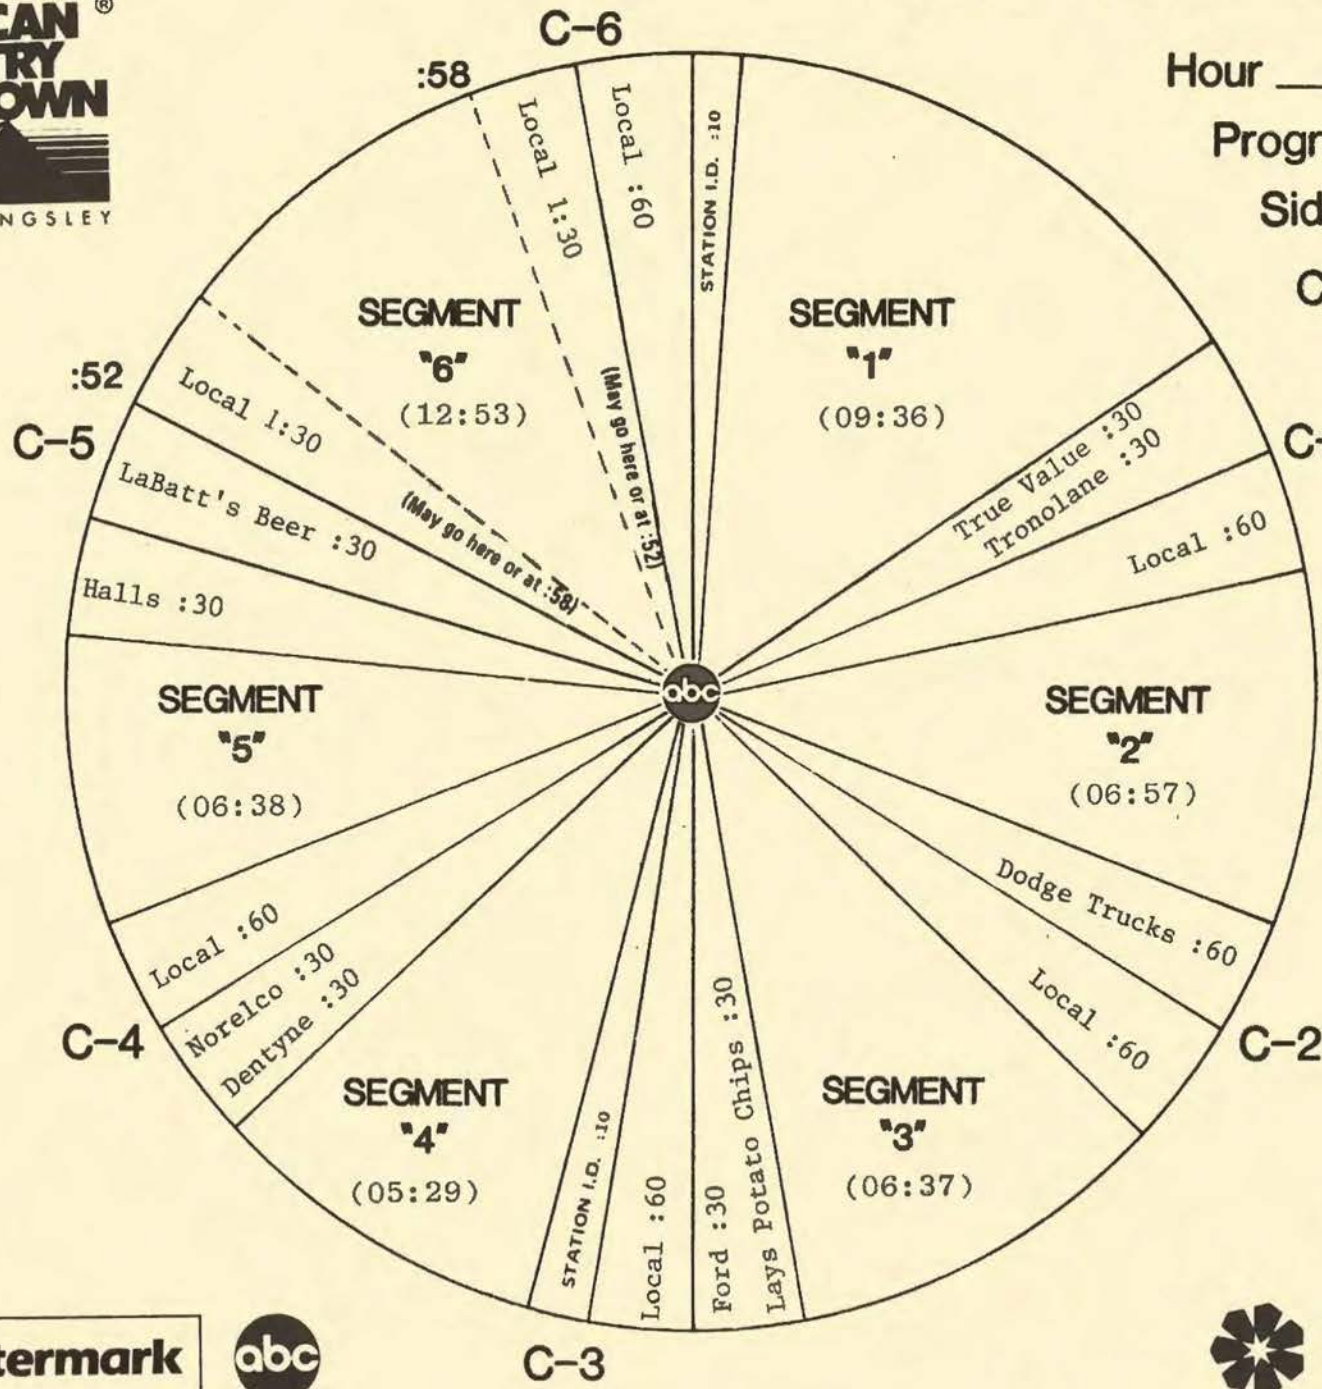

FORMAT AND COMMERCIAL CLOCK

Hour III

Program 854-8

Sides 3A and 3B

Chart Date 11/23/85

Local minutes available 6½

Network minutes used 5

ABC Watermark

ABC Watermark
3575 Cahuenga Blvd. West #555
Los Angeles, CA 90068
(818) 980-9490

TOPICAL PROMOS

ACC PROMOS FOR SHOW #854-8 ARE LOCATED AT THE END OF 1B.

DO NOT USE AFTER SHOW #854-8.

1) EXILE GOES 6 FOR 6 (:18)

2) TWO GROUPS TWO GUYS BATTLE FOR #1 (:26)

Hello, I'm Bob Kingsley. This week on American Country Countdown the battle for the top spot on Billboard's country chart is between two groups and two guys. For Exile to hold on to the #1 slot they'll have to hold off Gary Morris who was at #2, who'll have to stave off the Statler Brothers at #3, who'll have to fend off the hard charge of Lee Greenwood at #4. Find out who comes out on top this week on American Country Countdown.