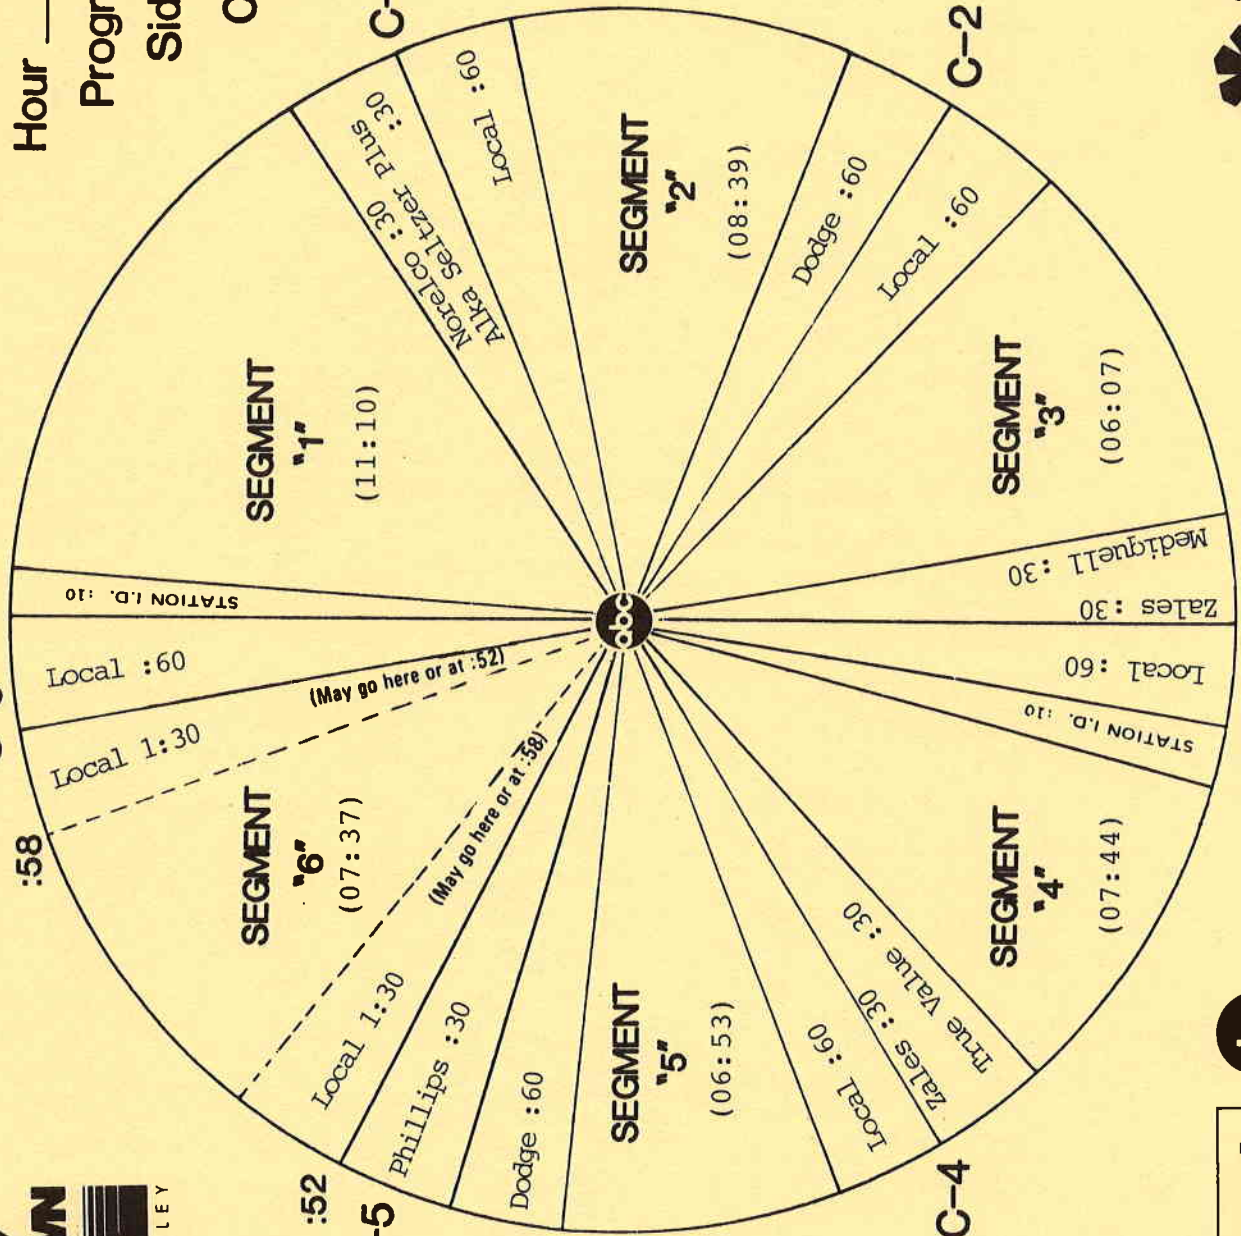

FORMAT AND COMMERCIAL CLOCK

Hour II

Program 854-10

Sides 2A and 2B

Chart Date 12/07/85

Local minutes available 6½

Network minutes used 5½

ABC Entertainment Radio Network

ABC Watermark

SCHEDULED START TIME	ACTUAL TIME	ELEMENT	RUNNING TIME
10:00		THEME AND OPENING OF PART III #14 BOP (A/B) Dan Seals #13 HOME AGAIN IN MY HEART (B) Nitty Gritty Dirt Band #12 ONLY IN MY MIND (A) Reba McEntire LOGO: MY KIND OF COUNTRY, MY KIND OF MUSIC	11:09
11:09		C-1 NETWORK SPOT: Zales/LaBatt's (OUT CUE) Voice out cold with... "...importers, Darrien, Conn."	30/30
12:09		LOCAL INSERT:	:60
13:09		LOGO: AMERICAN COUNTRY COUNTDOWN #11 NEVER BE YOU (A) Rosanne Cash #10 BETTY'S BEIN' BAD (B) Sawyer Brown LOGO: MY KIND OF COUNTRY, MY KIND OF MUSIC	05:46
18:55		C-2 NETWORK SPOT: Norelco (OUT CUE) Jingle ends cold with... "...quality...first."	:30
19:25		LOCAL INSERT:	:60
20:25		LOGO: AMERICAN COUNTRY COUNTDOWN #9 SOMEBODY'S ELSE'S FIRE (B) Janie Fricke #8 MORNING DESIRE (A) Kenny Rogers LOGO: MY KIND OF COUNTRY, MY KIND OF MUSIC	06:55
27:20		C-3 NETWORK SPOT: Alka Seltzer Plus/Banquet (OUT CUE) Voice out cold with... "...in your grocer's freezer."	30/30
28:20		LOCAL INSERT:	:60
29:20		STATION I. D.: OVER FOR SIDE 3B	:10