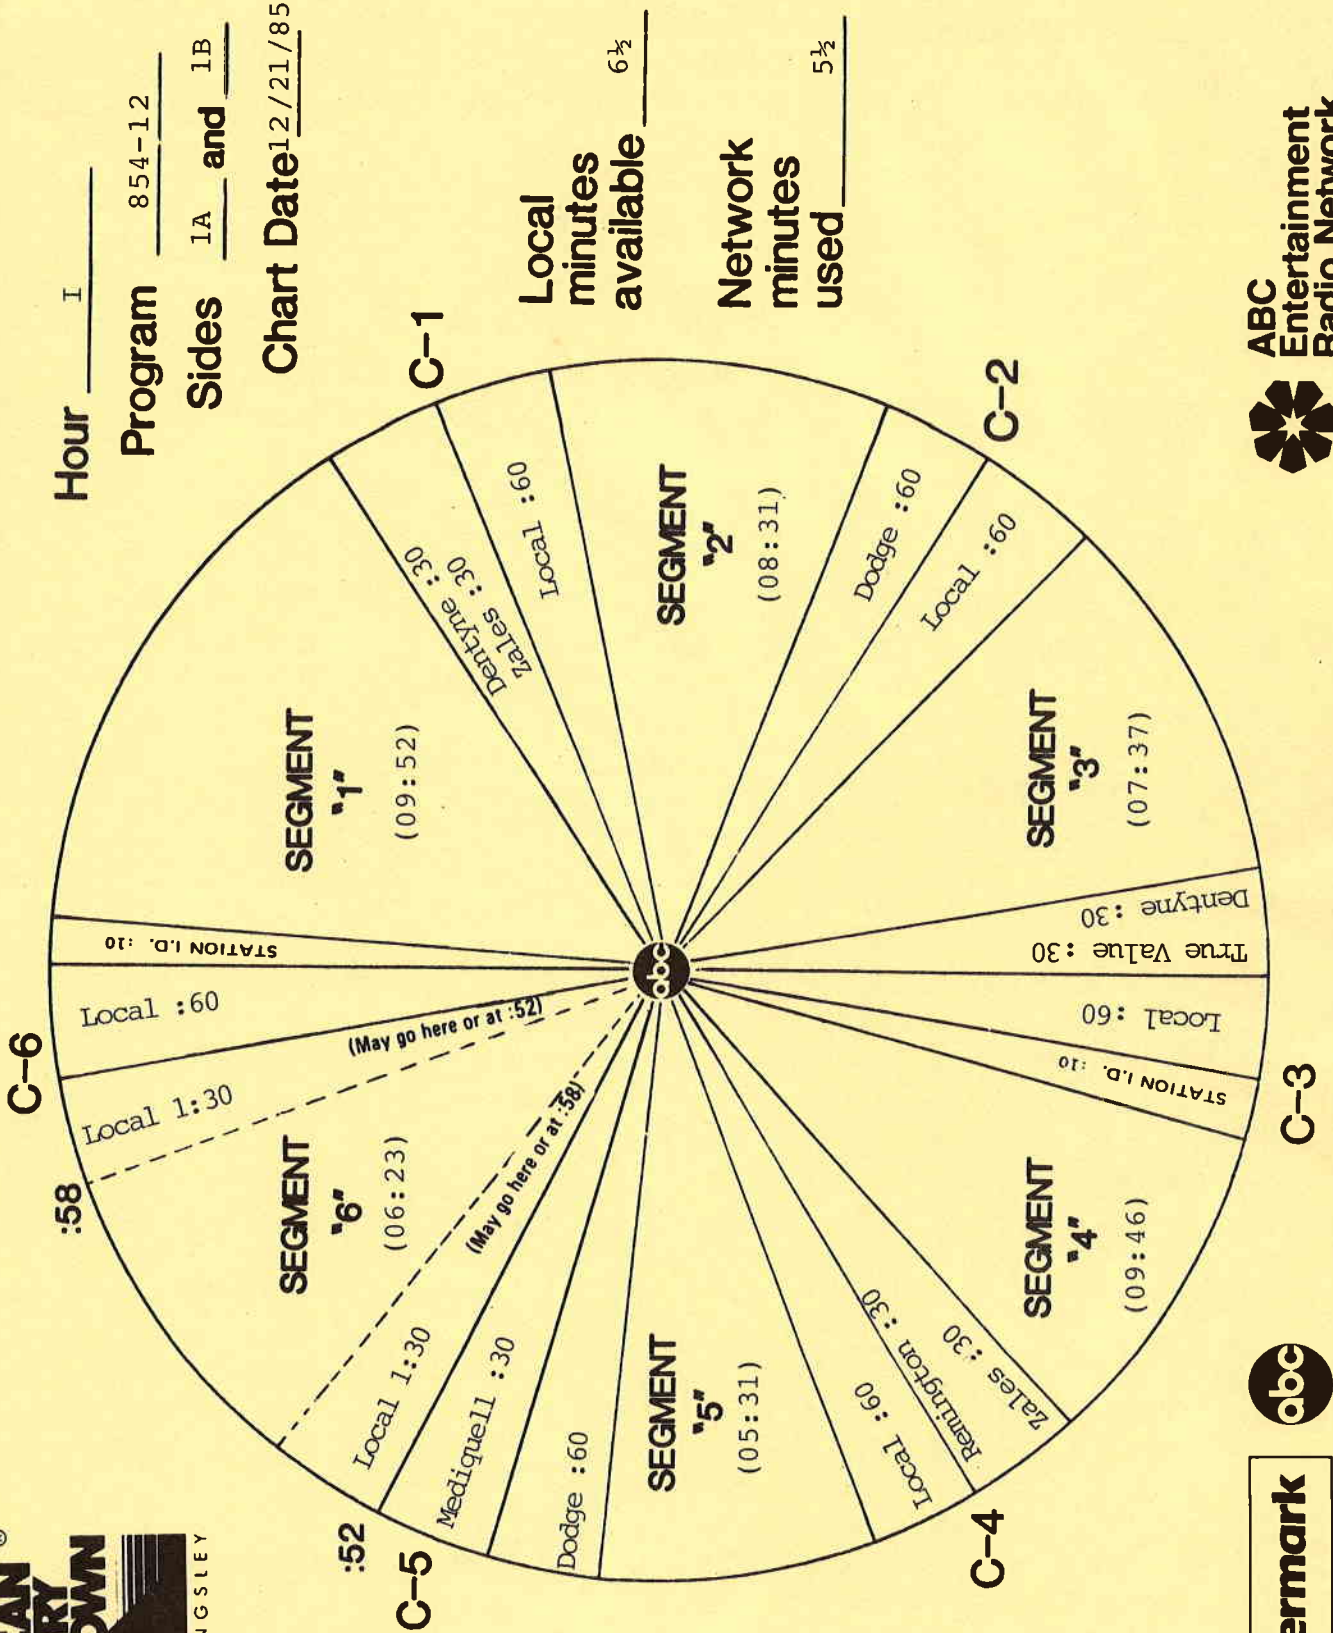

Hour I
Program 854-12
Sides 1A and 1B
Chart Date 12/21/85