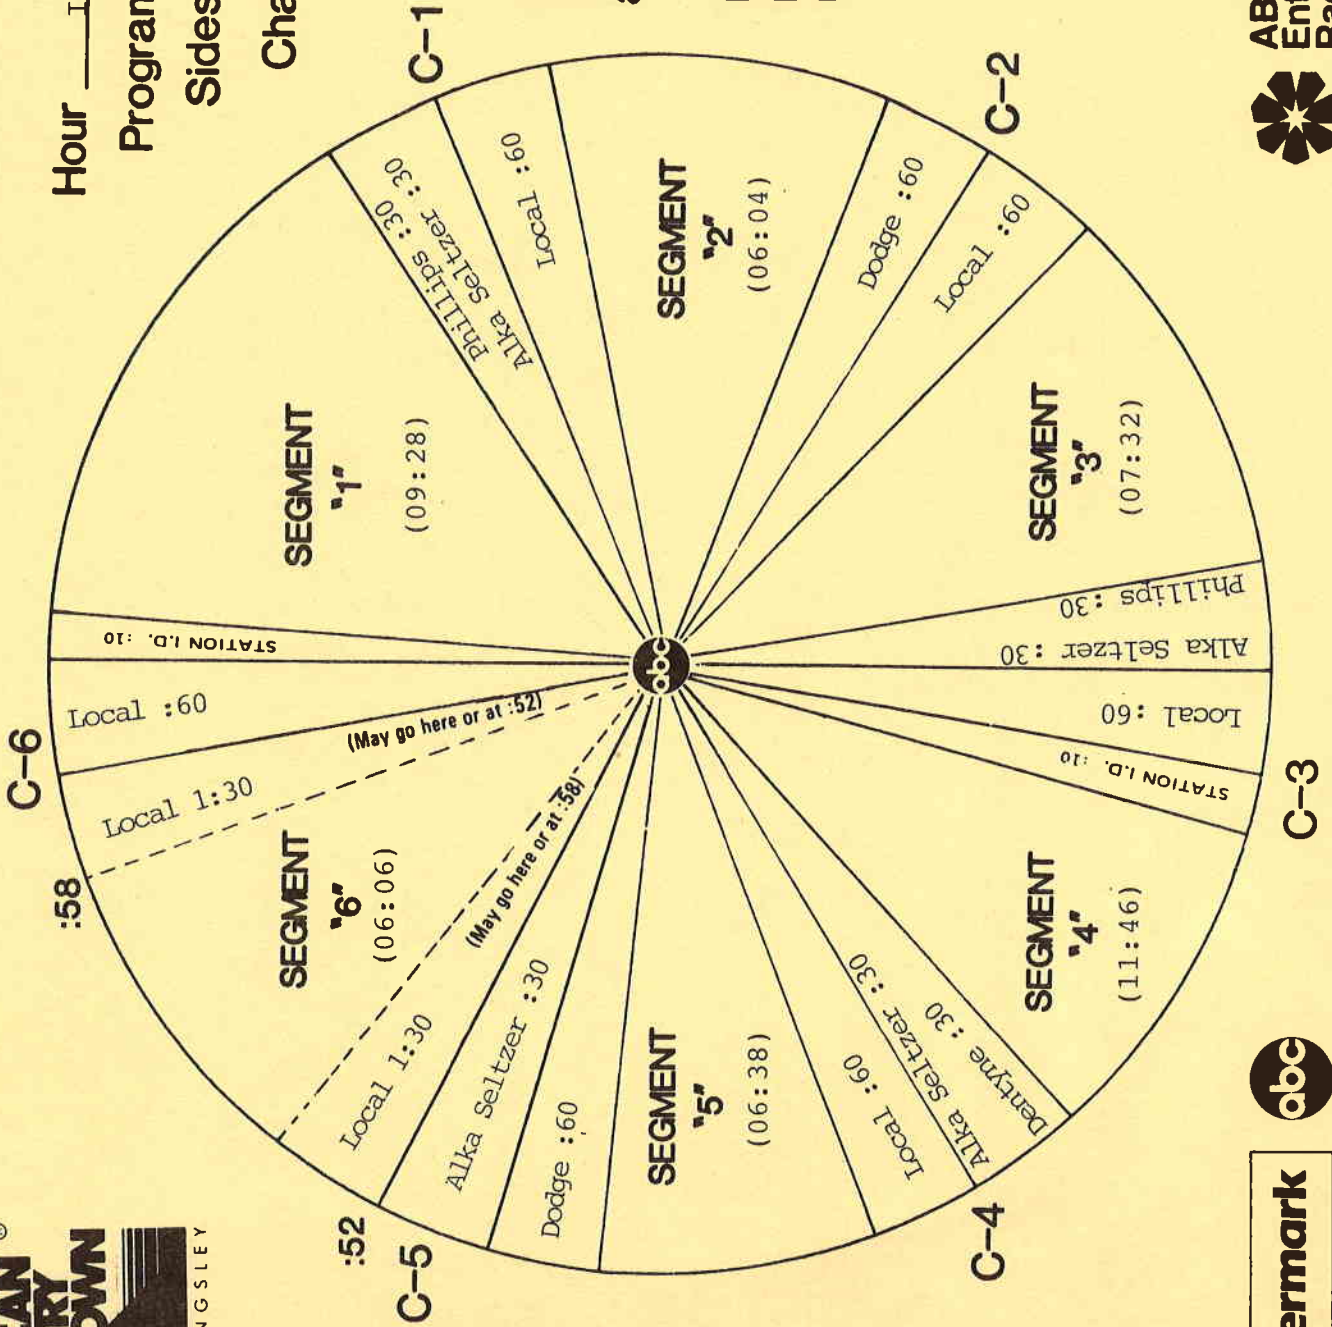

Hour 11
Program 854-13
Sides 2A and 2B
Chart Date 12/28/85