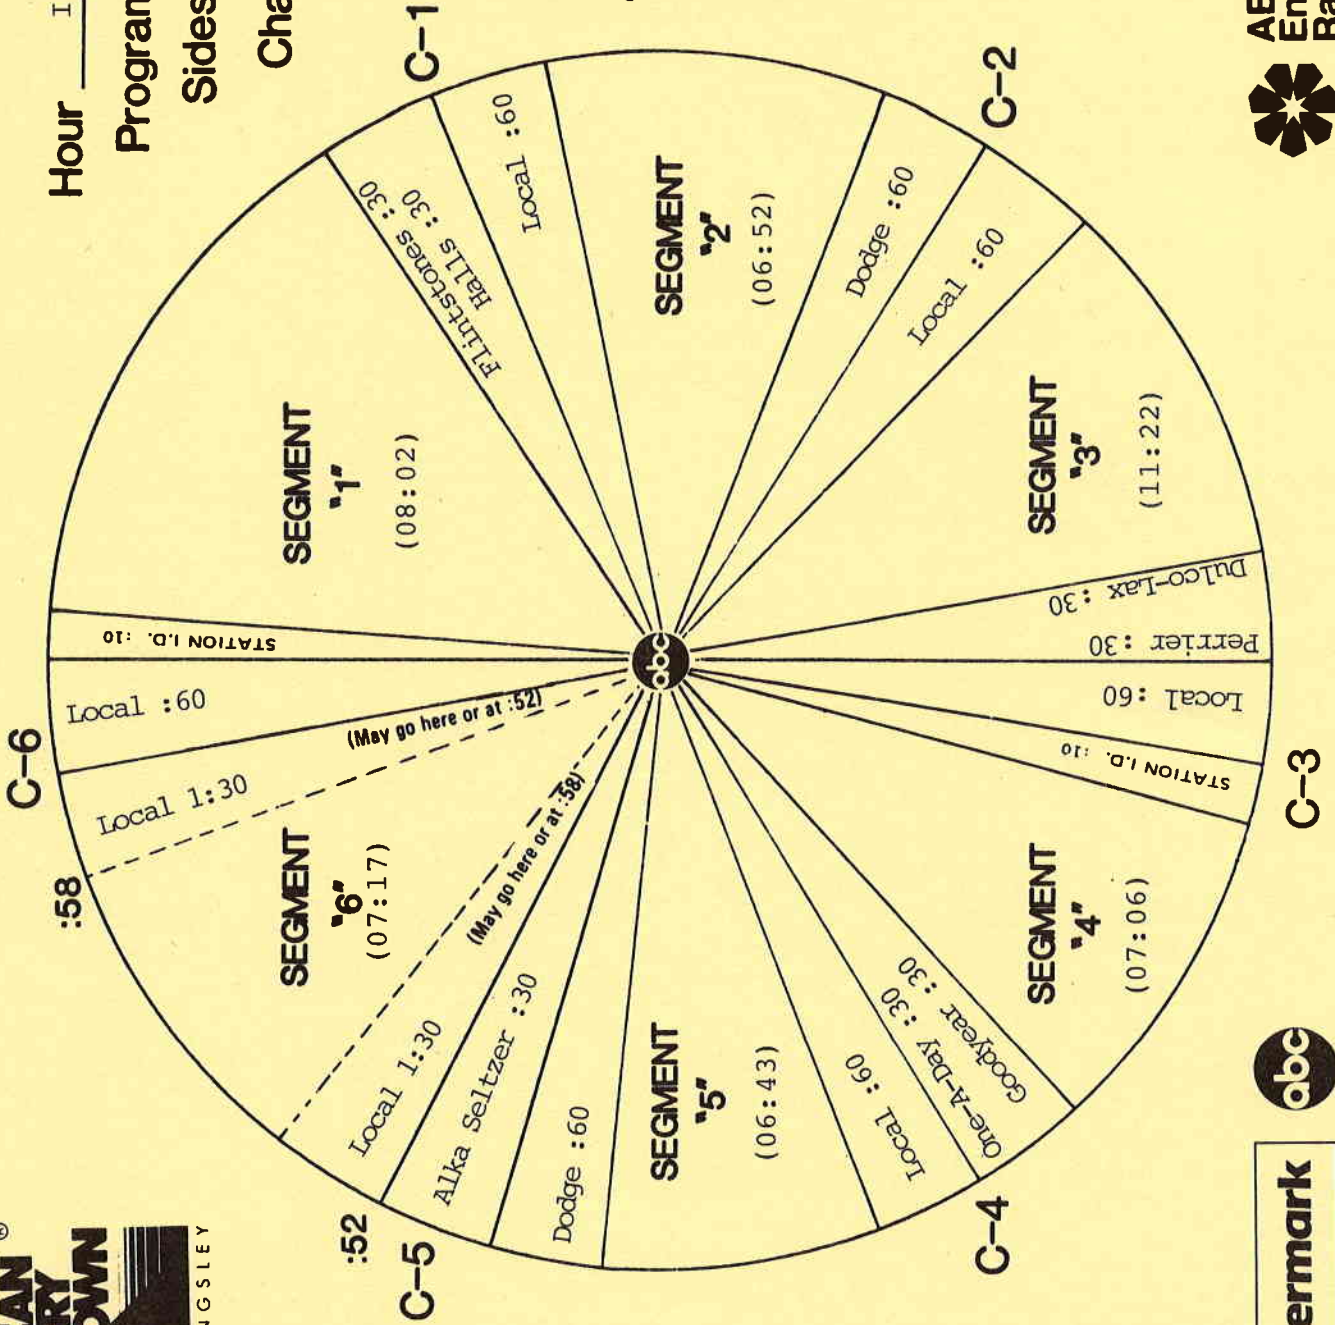

Hour I
Program 861-2

Sides 1A and 1B

Chart Date 01/11/86

Local minutes available 7½

Network minutes used 5½