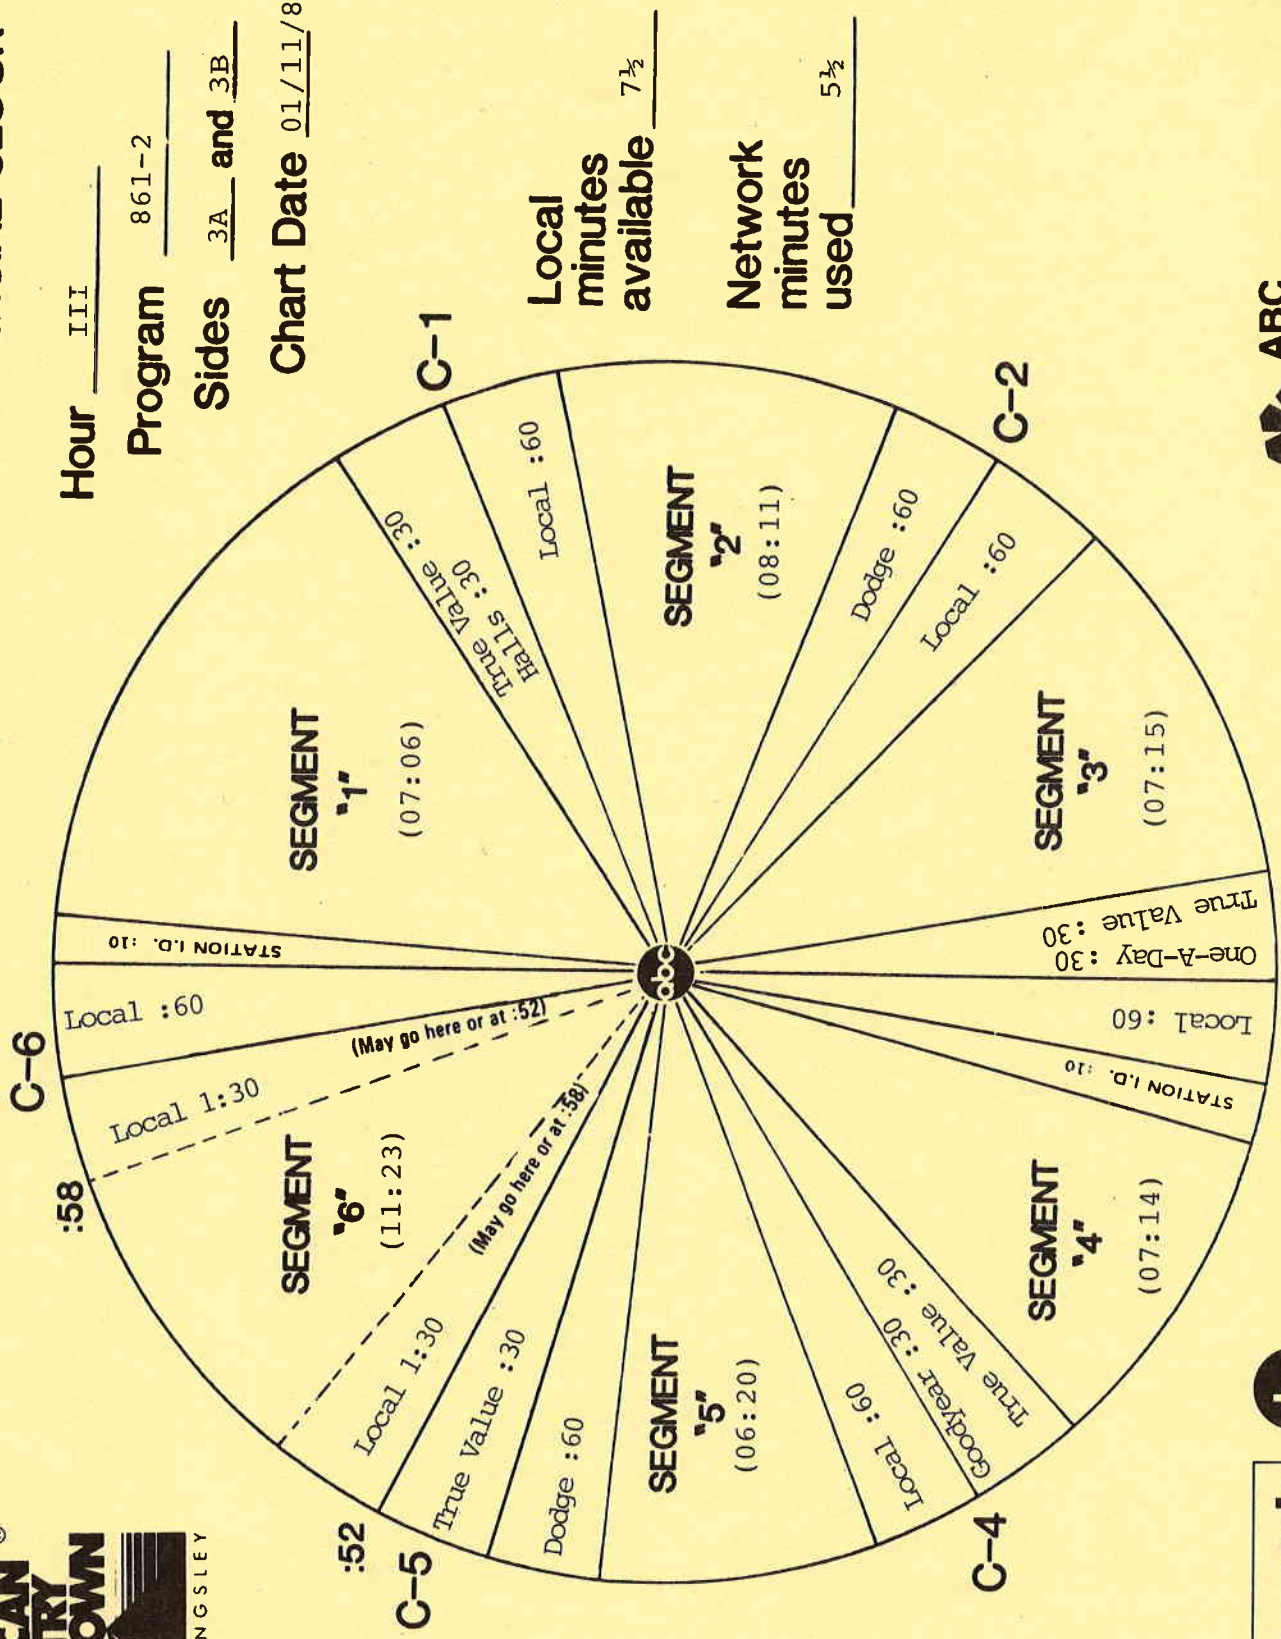

Hour III
Program 861-2
Sides 3A and 3B
Chart Date 01/11/86