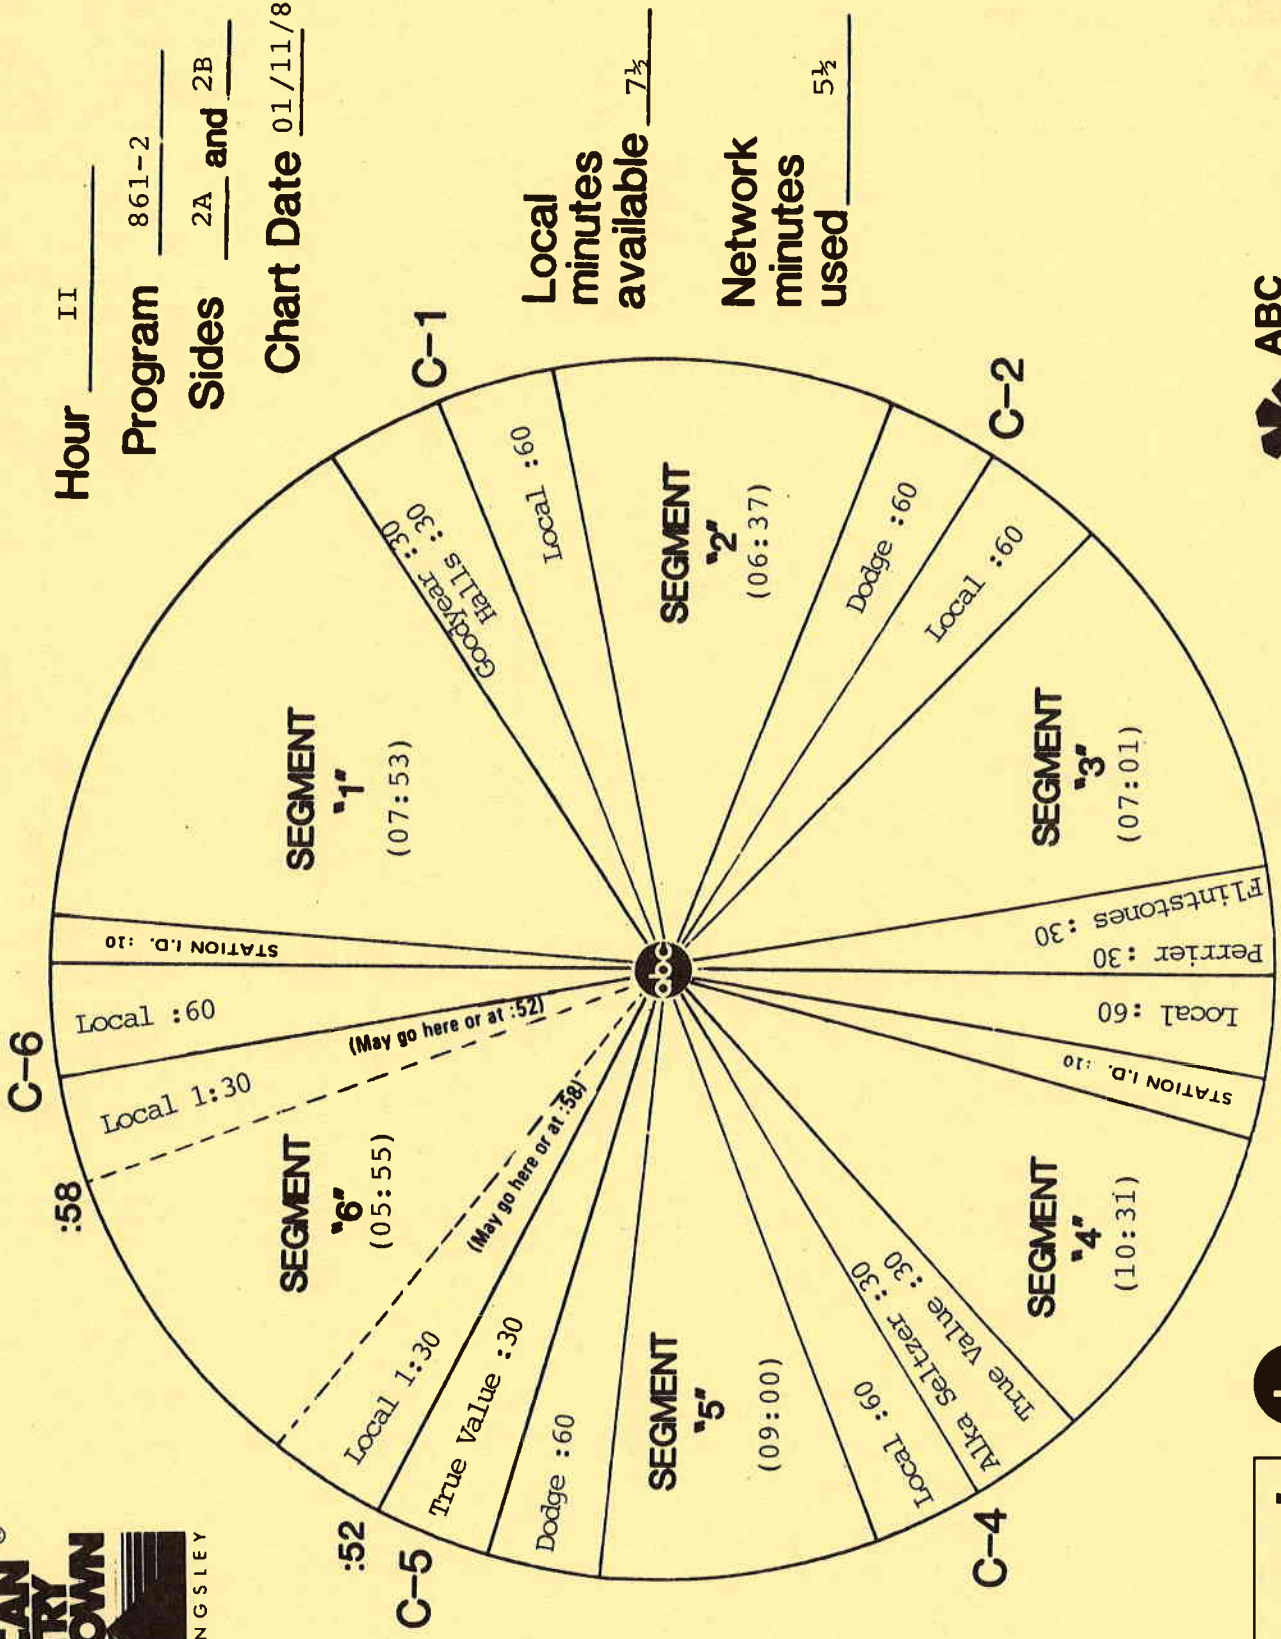

Hour 11
Program 861-2
Sides 2A and 2B
Chart Date 01/11/86