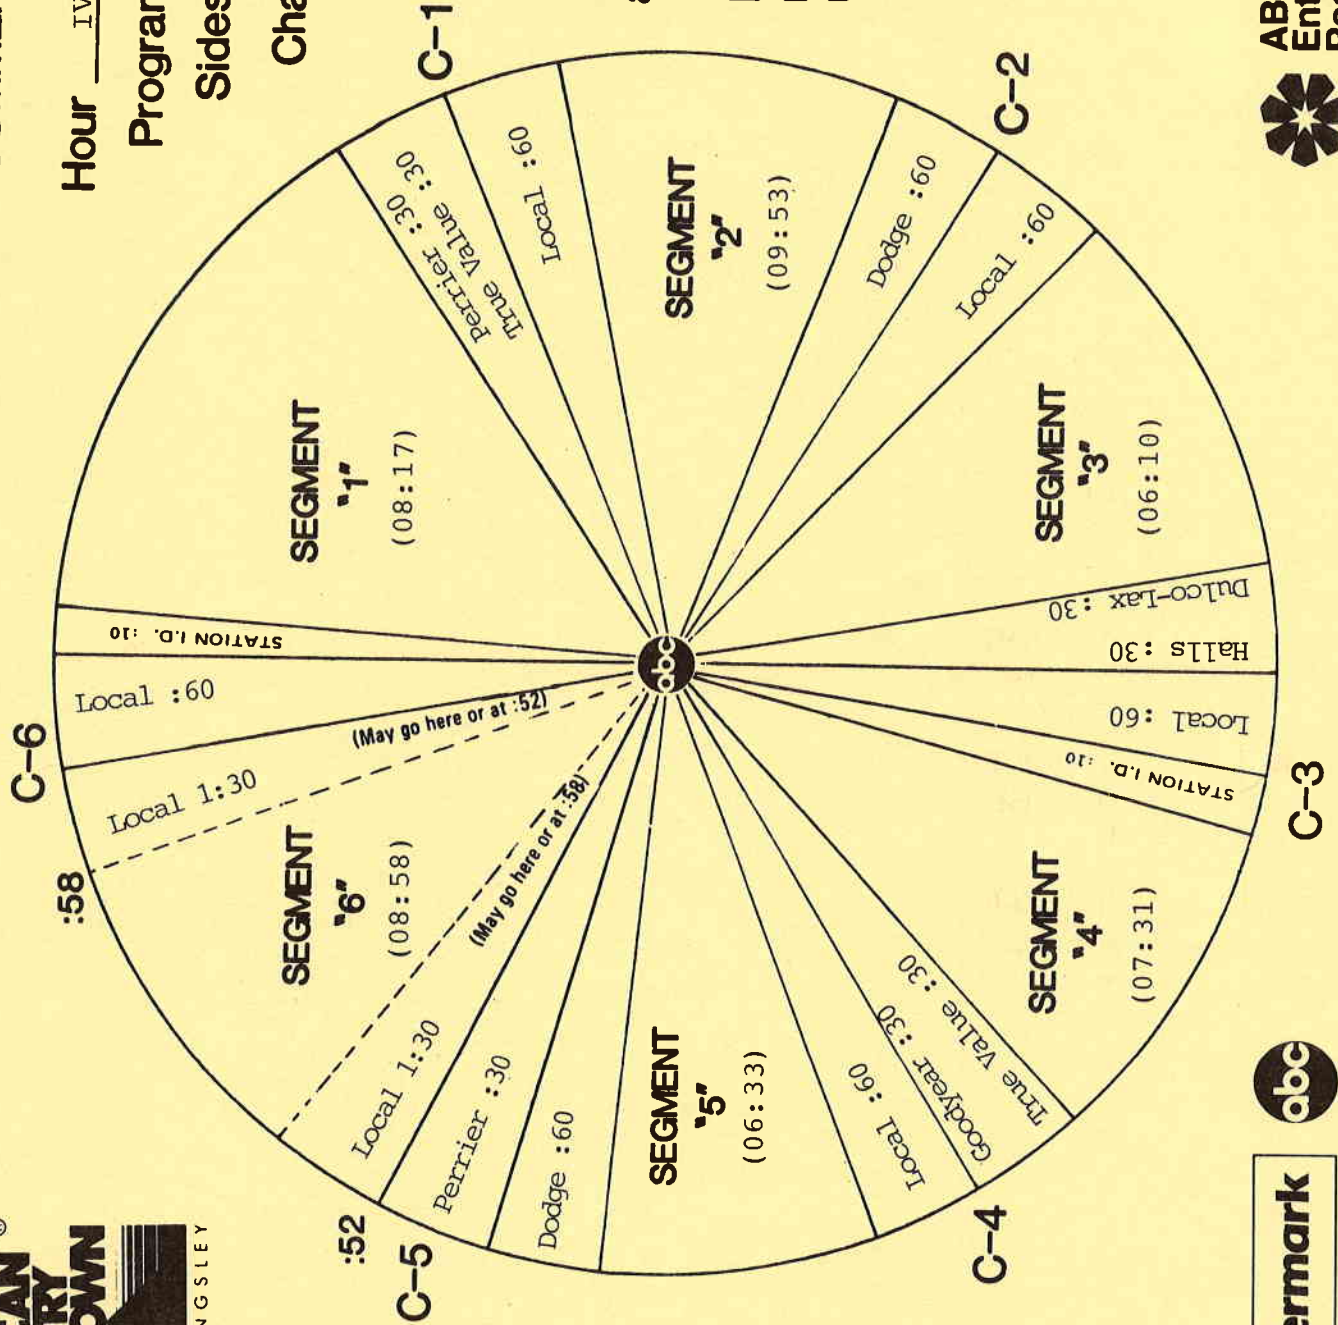

FORMAT AND COMMERCIAL CLOCK

Hour IV

Program 861-2

Sides 4A and 4B

Chart Date 01/11/86

Local minutes available 7½

Network minutes used 5½

AMERICAN COUNTRY COUNTDOWN

WITH BOB KINGSLEY

ABC Watermark
3575 Cahuenga Blvd. West #555
Los Angeles, CA 90068
(818) 980-9490

TOPICAL PROMOS

ACC PROMOS FOR SHOW #861-2 ARE LOCATED AT THE END OF 1B.

DO NOT USE AFTER 01/12/86.

1) WHO'LL BE FIRST #1 OF YEAR (:22)

Hi, this is Bob Kingsley for American Country Countdown...last week was our special countdown of the Top 100 songs of 1985 and the #1 song of the year was "LOST IN THE FIFTIES TONIGHT" by Ronnie Milsap. This week our regular countdown returns so check in to see who scores the first #1 song of 1986 on American Country Countdown.