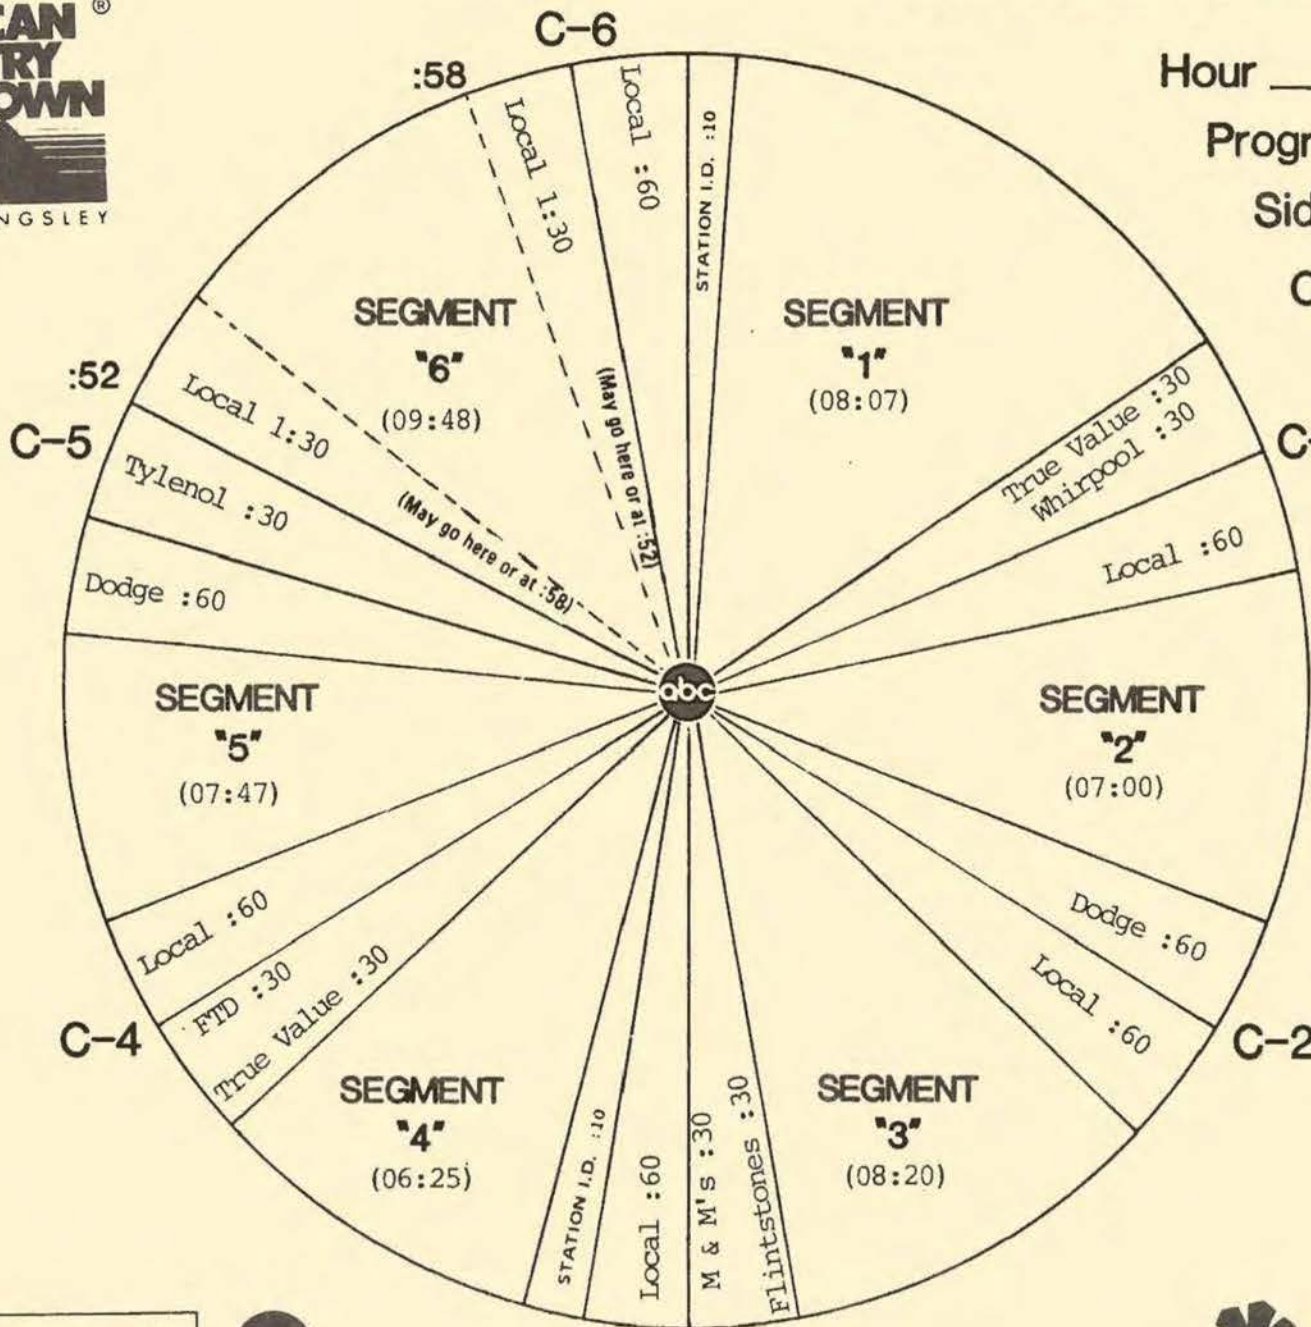

FORMAT AND COMMERCIAL CLOCK

Hour II

Program 861-3

Sides 2A and 2B

Chart Date 1/18/86

Local minutes available 6½

Network minutes used 5½

ABC Watermark