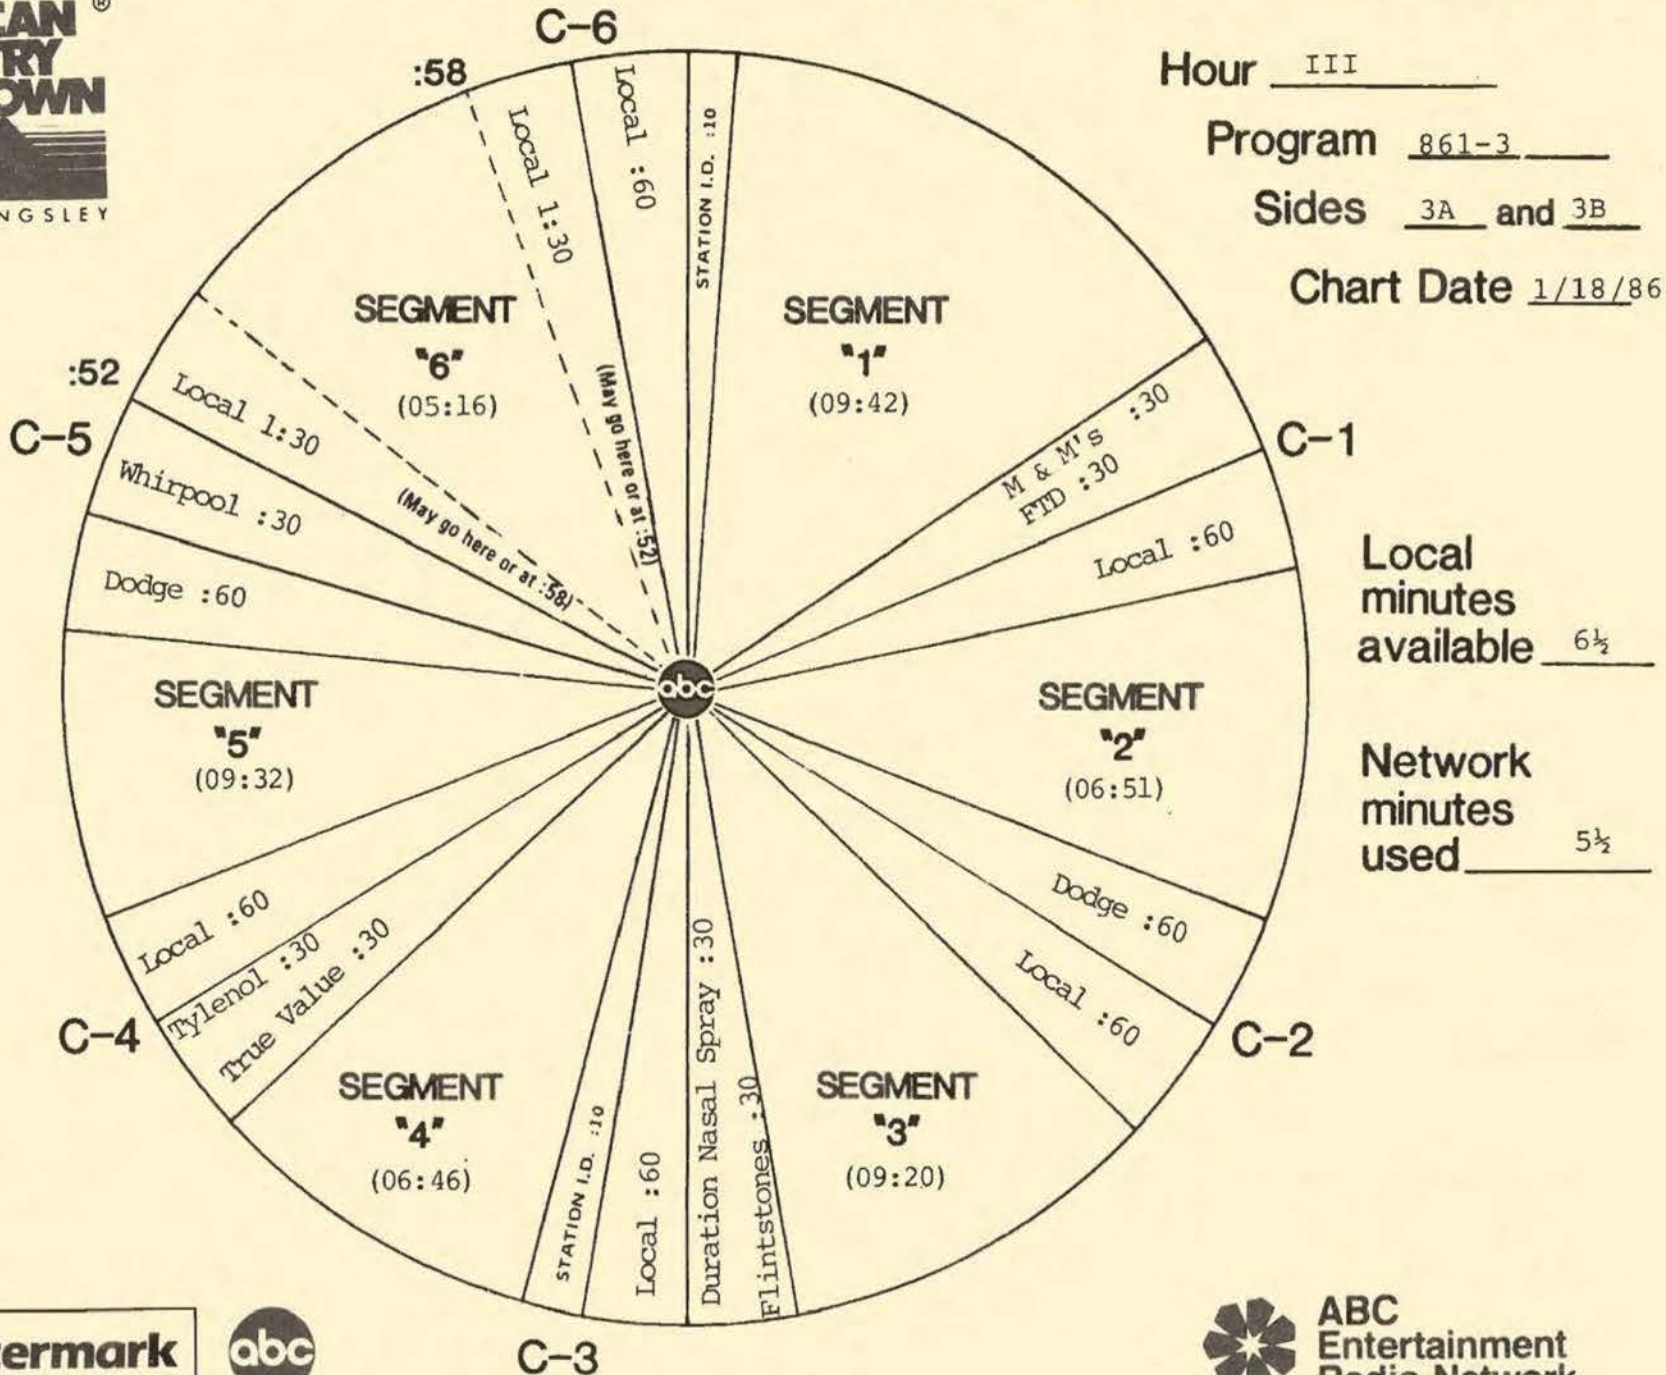

FORMAT AND COMMERCIAL CLOCK

Hour III

Program 861-3

Sides 3A and 3B

Chart Date 1/18/86

Local minutes available 6½

Network minutes used 5½

ABC Watermark