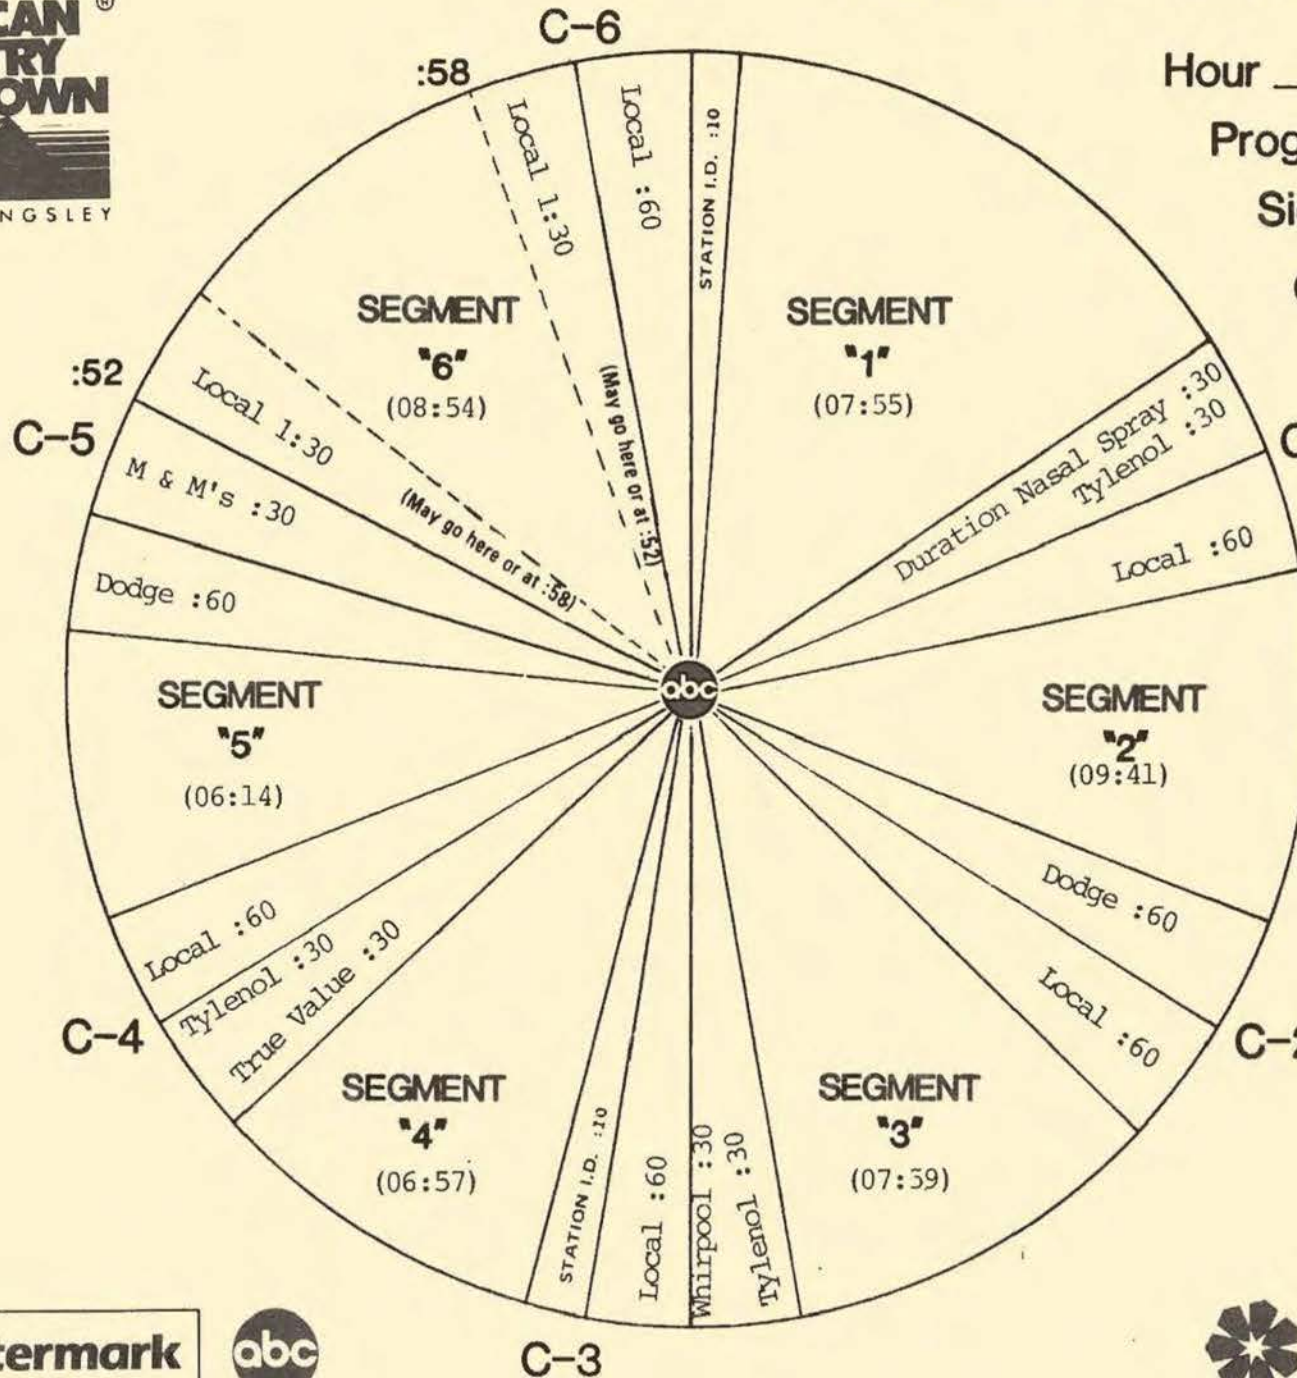

FORMAT AND COMMERCIAL CLOCK

Hour IV

Program 861-3

Sides 4A and 4B

Chart Date 1/18/86

Local minutes available 6½

Network minutes used 5½

ABC Watermark

1) ROGERS LUCKY 13 (:18)

Hi, I'm Bob Kingsley...for American Country Countdown where last week Kenny Roger's 29th Billboard Chart record called "MORNING DESIRE" became his 13th number one hit. Find out if Kenny's superstar status keeps him at the top of the chart this week on American Country Countdown.