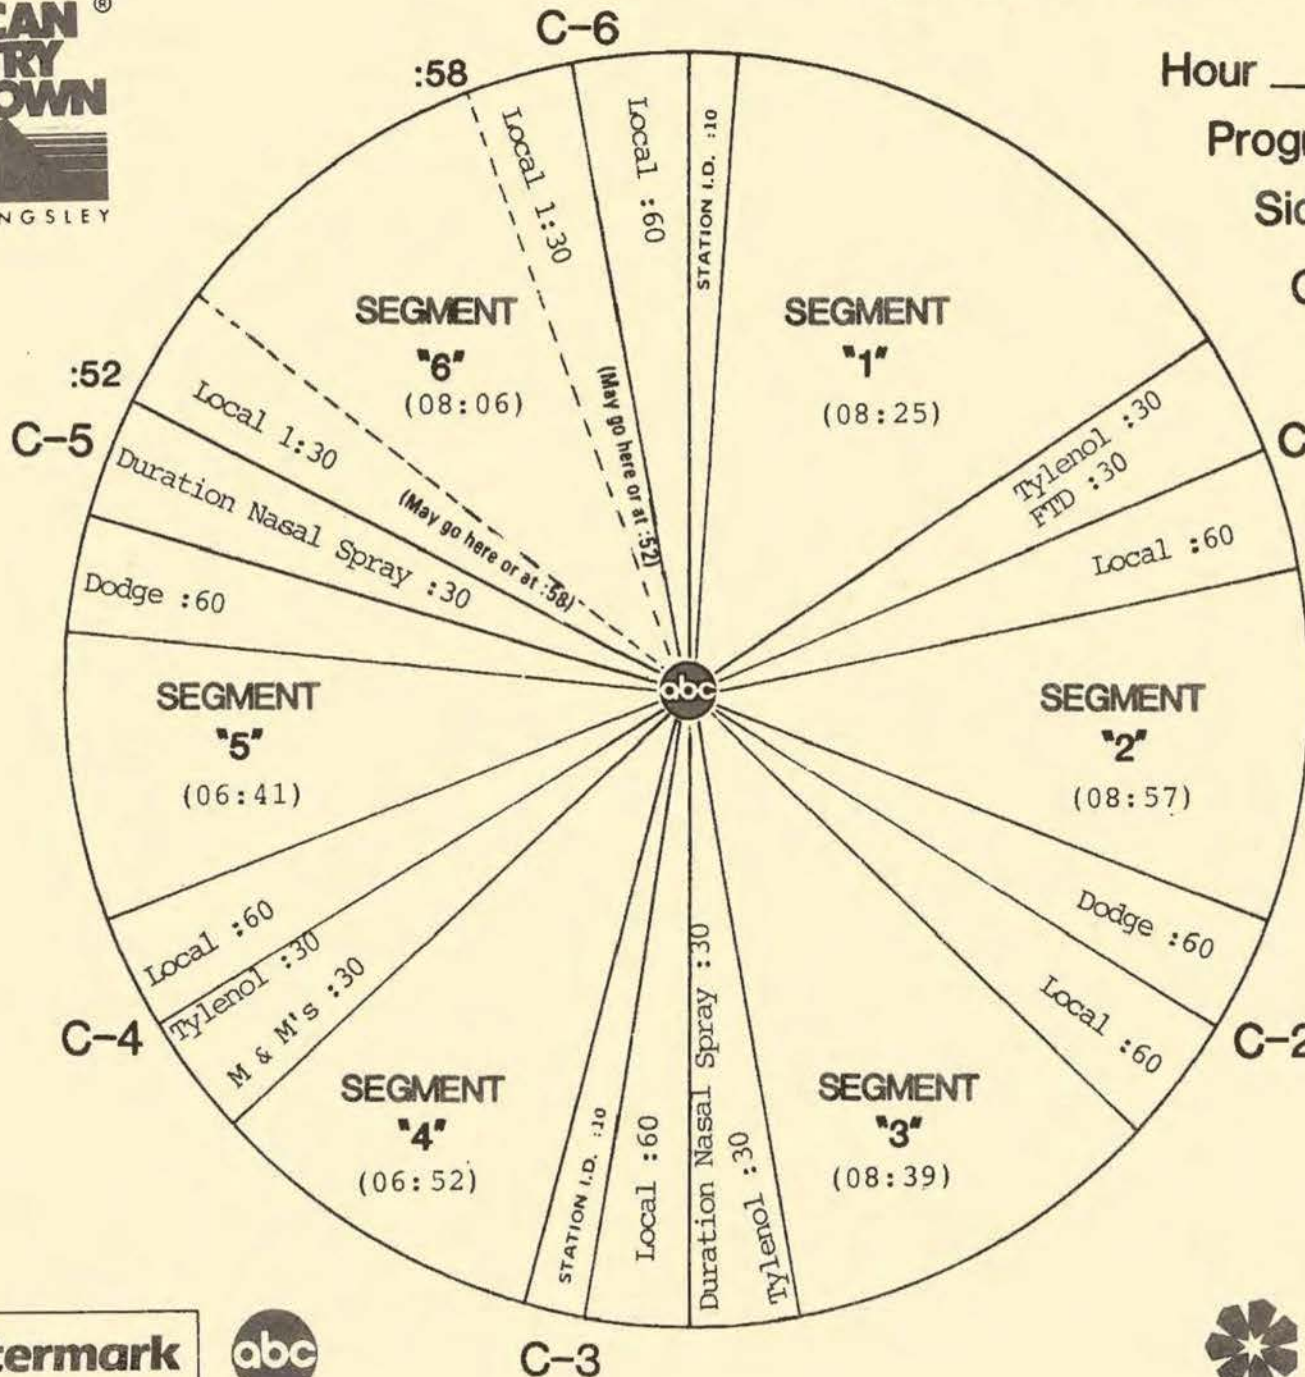

FORMAT AND COMMERCIAL CLOCK

Hour I

Program 861-3

Sides 1A and .1B

Chart Date 1/18/86

Local minutes available 6½

Network minutes used 5½

ABC Watermark