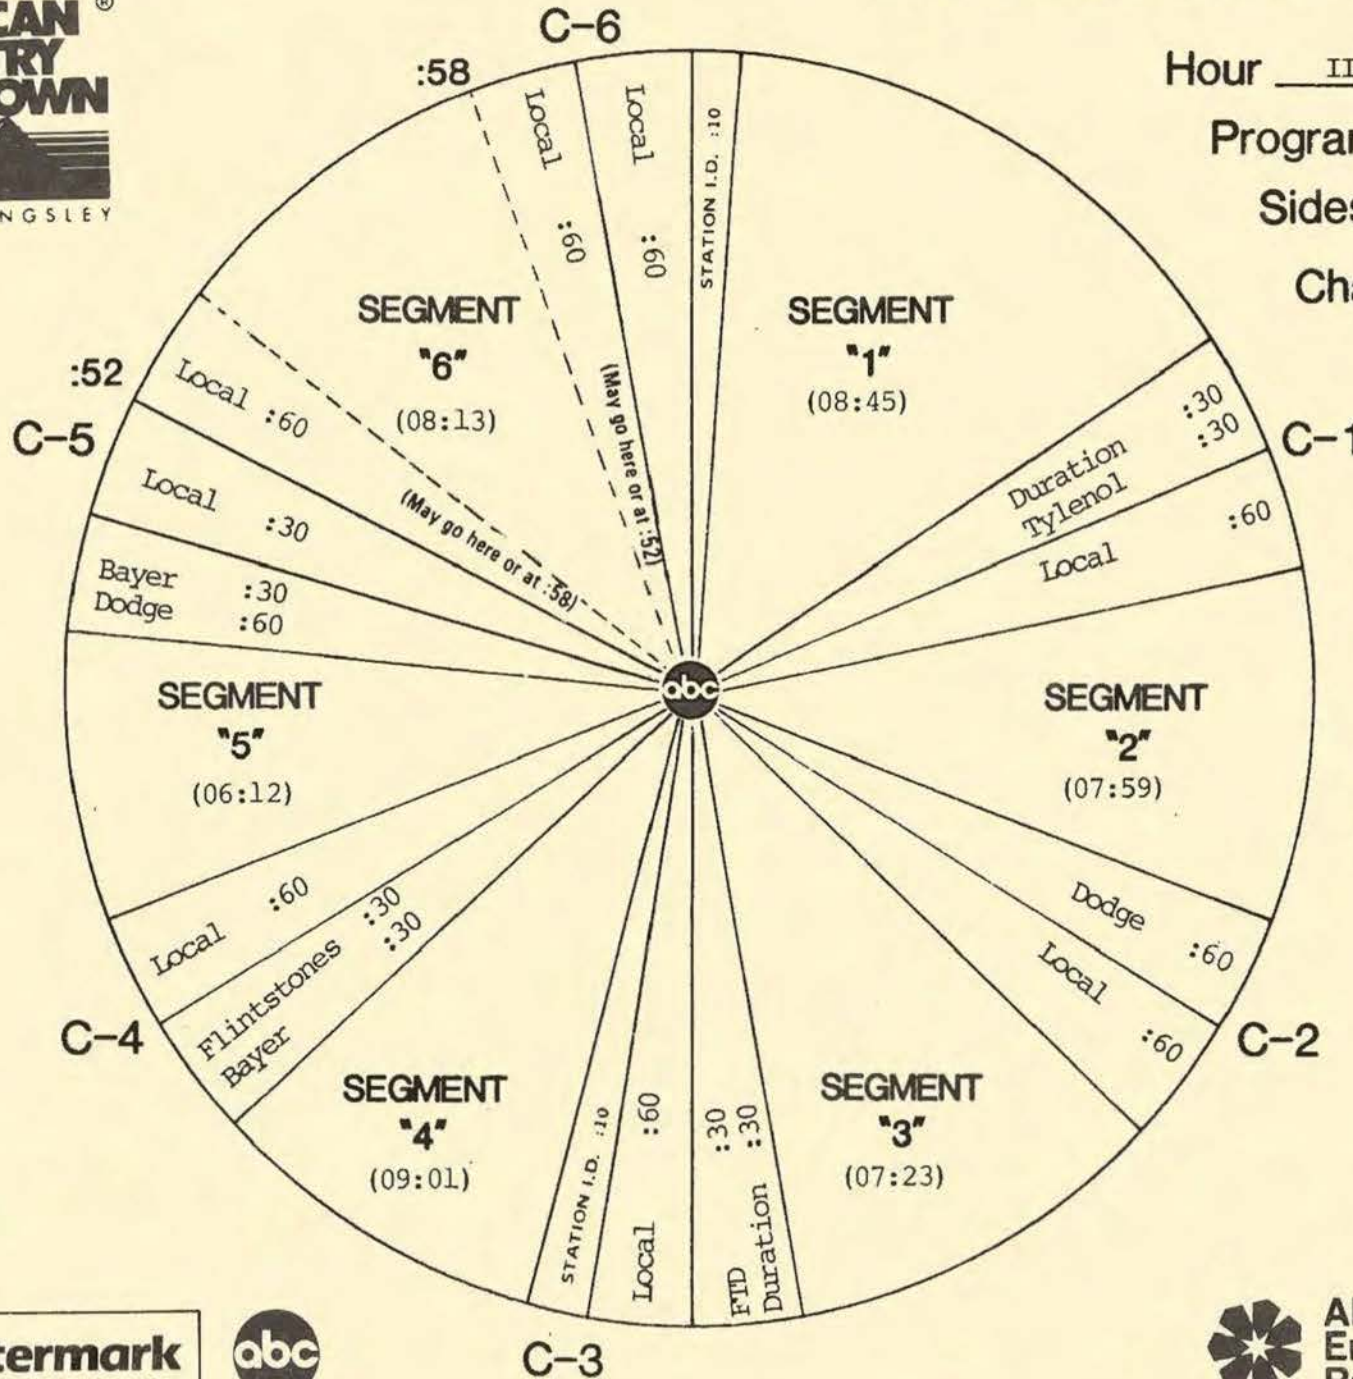

SATELLITE FEEDS - AMERICAN COUNTRY COUNTDOWN

WEDNESDAY (12/11) 10am-1pm eastern standard time

THURSDAY (12/12) 4pm-7pm eastern standard time

Transponder 23 SAT COM 1R Channels 14 & 15

Start hour 1A 5 minutes before top of hour (Wednesday 9:55am; Thurs 3:55pm)
where tape leader says "start tape here"
Start all 'B' sides 30 seconds after end of 'A' side.

SATELLITE FEEDS - AMERICAN COUNTRY COUNTDOWN

WEDNESDAY (12/11) 10am-1pm eastern standard time

THURSDAY (12/12) 4pm-7pm eastern standard time

Transponder 23 SAT COM 1R Channels 14 & 15

Start hour 1A 5 minutes before top of hour (Wednesday 9:55am; Thurs 3:55pm)
where tape leader says "start tape here"

FORMAT AND COMMERCIAL CLOCK

Hour III

Program 861-4

Sides 3A and 3B

Chart Date 1/25/86

Local minutes available 6½

Network minutes used 5½

ABC Watermark