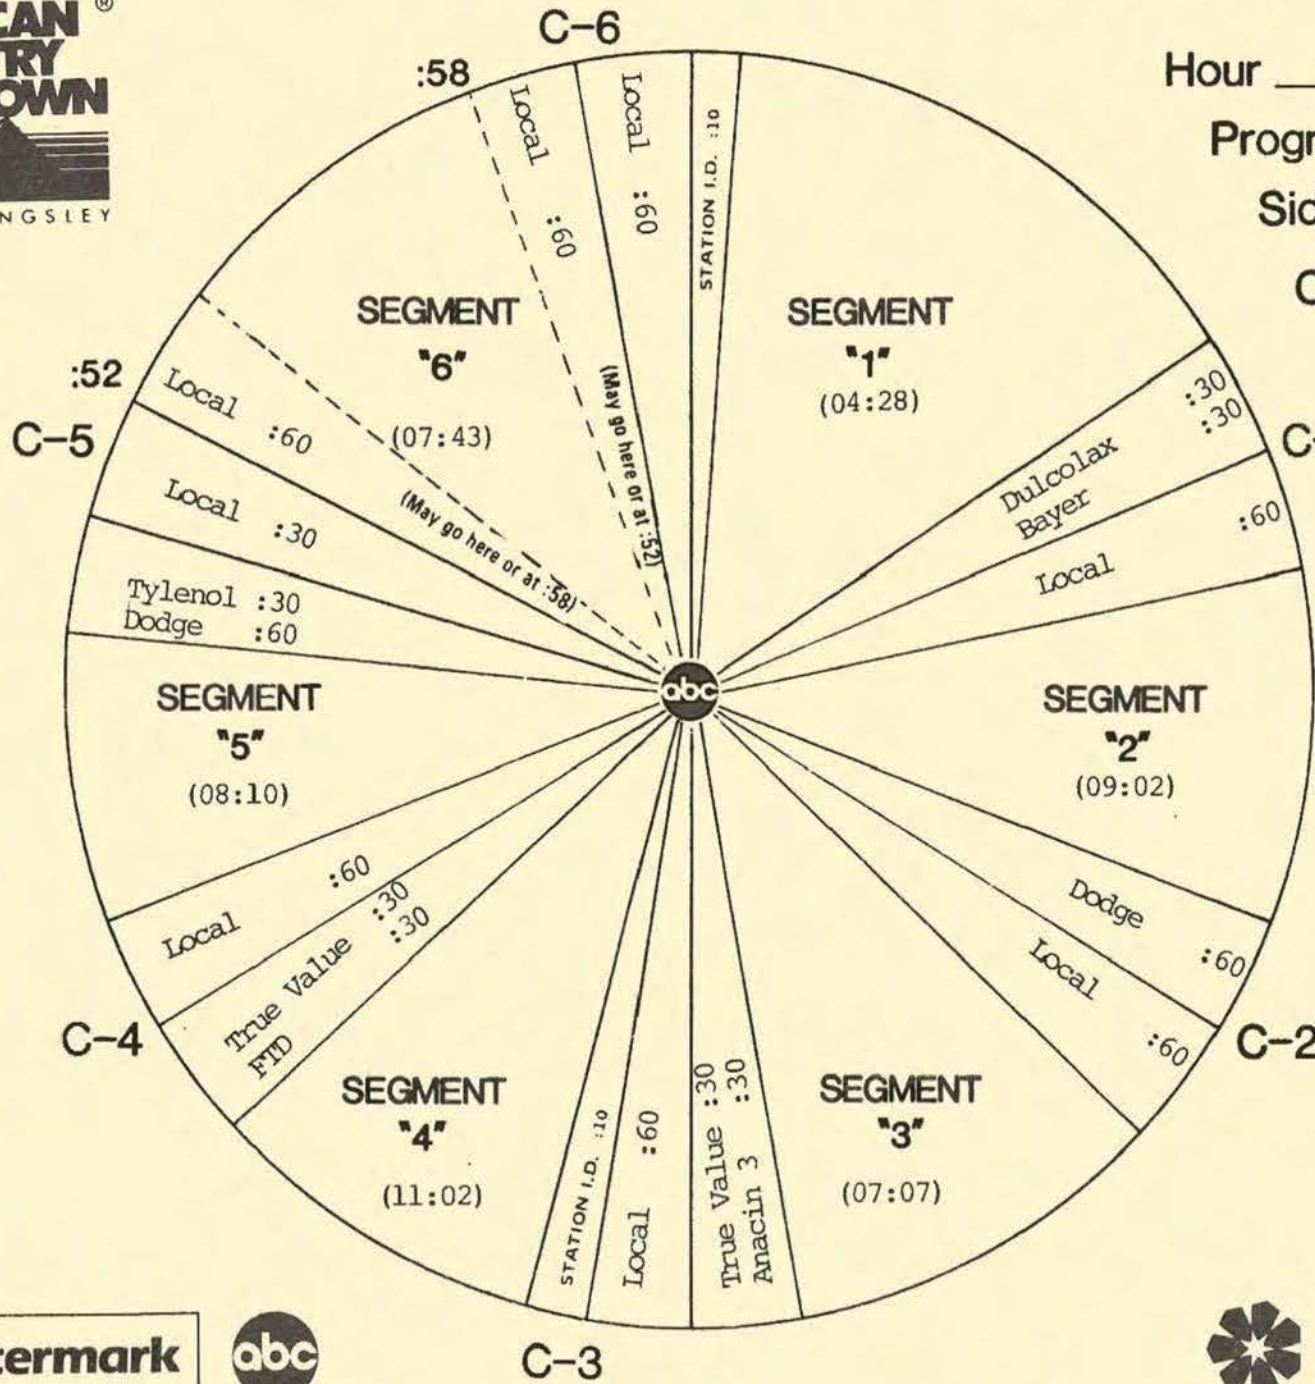

SATELLITE FEEDS - AMERICAN COUNTRY COUNTDOWN

WEDNESDAY (12/11) 10am-1pm eastern standard time

THURSDAY (12/12) 4pm-7pm eastern standard time

Transponder 23 SAT COM 1R Channels 14 & 15

Start hour 1A 5 minutes before top of hour (Wednesday 9:55am; Thurs 3:55pm)
where tape leader says "start tape here"
Start all 'B' sides 30 seconds after end of 'A' side.

SATELLITE FEEDS - AMERICAN COUNTRY COUNTDOWN

WEDNESDAY (12/11) 10am-1pm eastern standard time

THURSDAY (12/12) 4pm-7pm eastern standard time

Transponder 23 SAT COM 1R Channels 14 & 15

Start hour 1A 5 minutes before top of hour (Wednesday 9:55am; Thurs 3:55pm)
where tape leader says "start tape here"

FORMAT AND COMMERCIAL CLOCK

Hour IV

Program 861-4

Sides 4A and 4B

Chart Date 1/25/86

Local minutes available 6½

Network minutes used 5½

ABC Watermark

ABC Entertainment Radio Network

AMERICAN COUNTRY COUNTDOWN

WITH BOB KINGSLEY

ABC Watermark

3575 Cahuenga Blvd. West #555
Los Angeles, CA 90068
(818) 980-9490

TOPICAL PROMOS

ACC PROMOS FOR SHOW #861-4 ARE LOCATED AT THE END OF 2B.