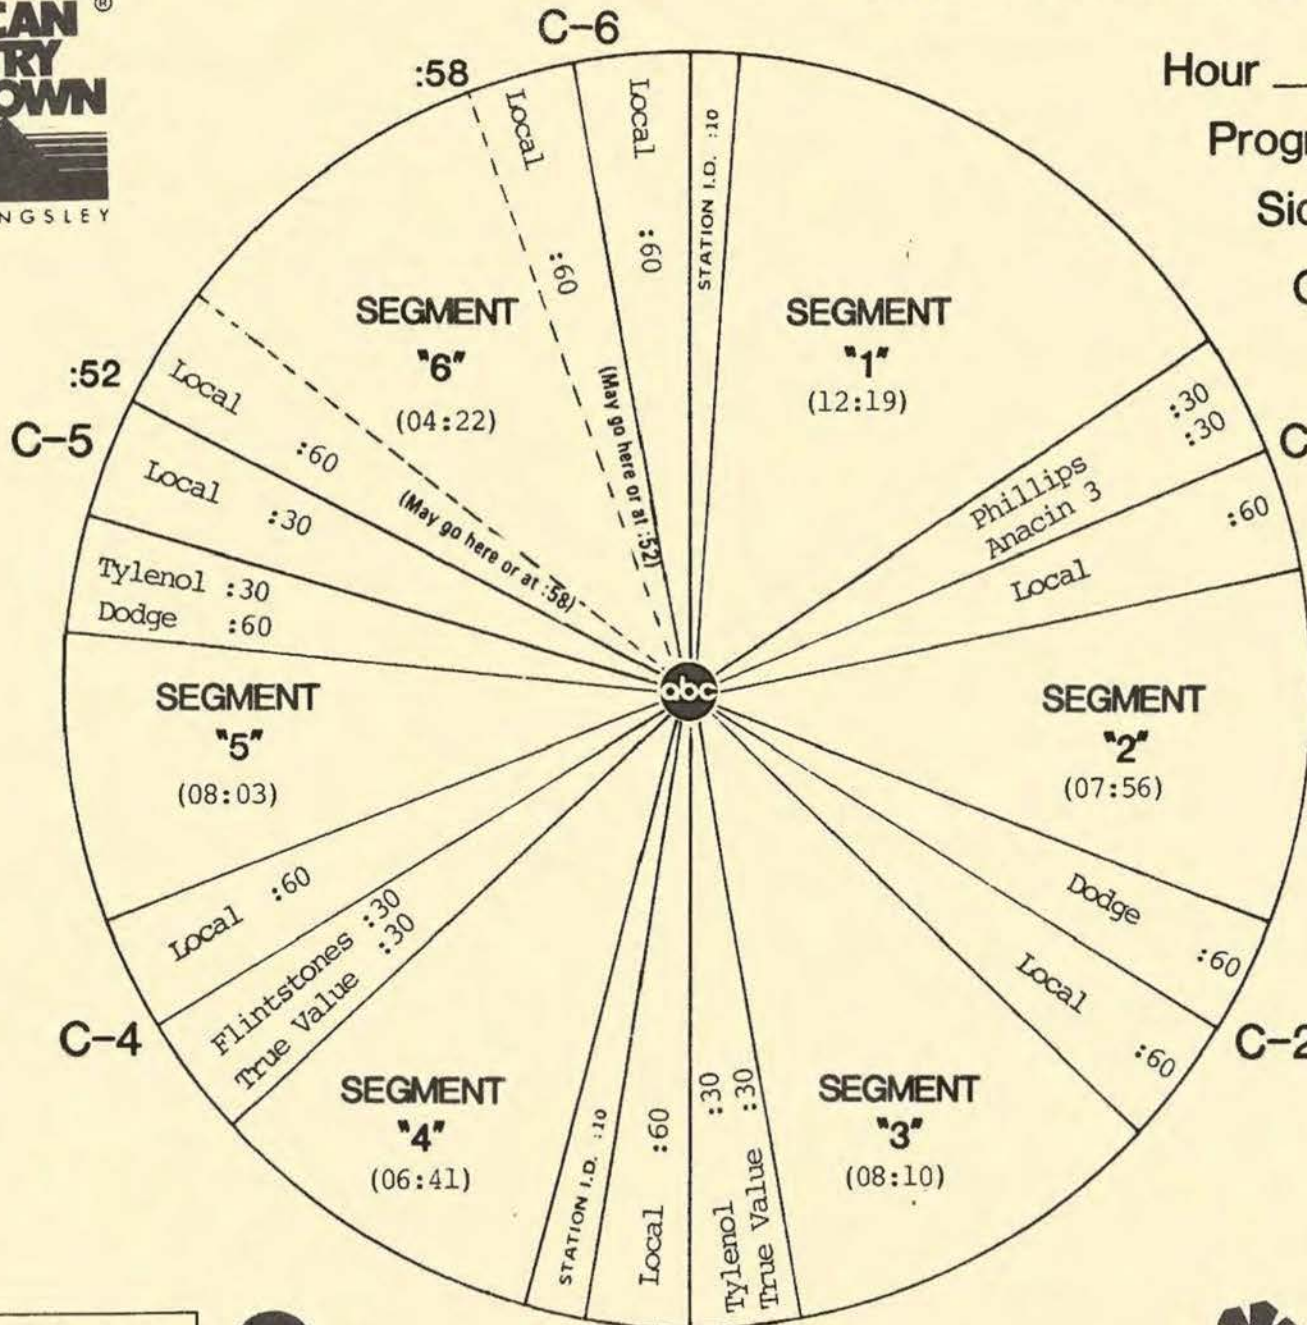

SATELLITE FEEDS - AMERICAN COUNTRY COUNTDOWN

WEDNESDAY (12/11) 10am-1pm eastern standard time

THURSDAY (12/12) 4pm-7pm eastern standard time

Transponder 23 SAT COM 1R Channels 14 & 15

Start hour 1A 5 minutes before top of hour (Wednesday 9:55am; Thurs 3:55pm)
where tape leader says "start tape here"
Start all 'B' sides 30 seconds after end of 'A' side.

FORMAT AND COMMERCIAL CLOCK

Hour II

Program 861-4

Sides 2A and 2B

Chart Date 1/25/86

Local minutes available 6½

Network minutes used 5½

ABC Watermark