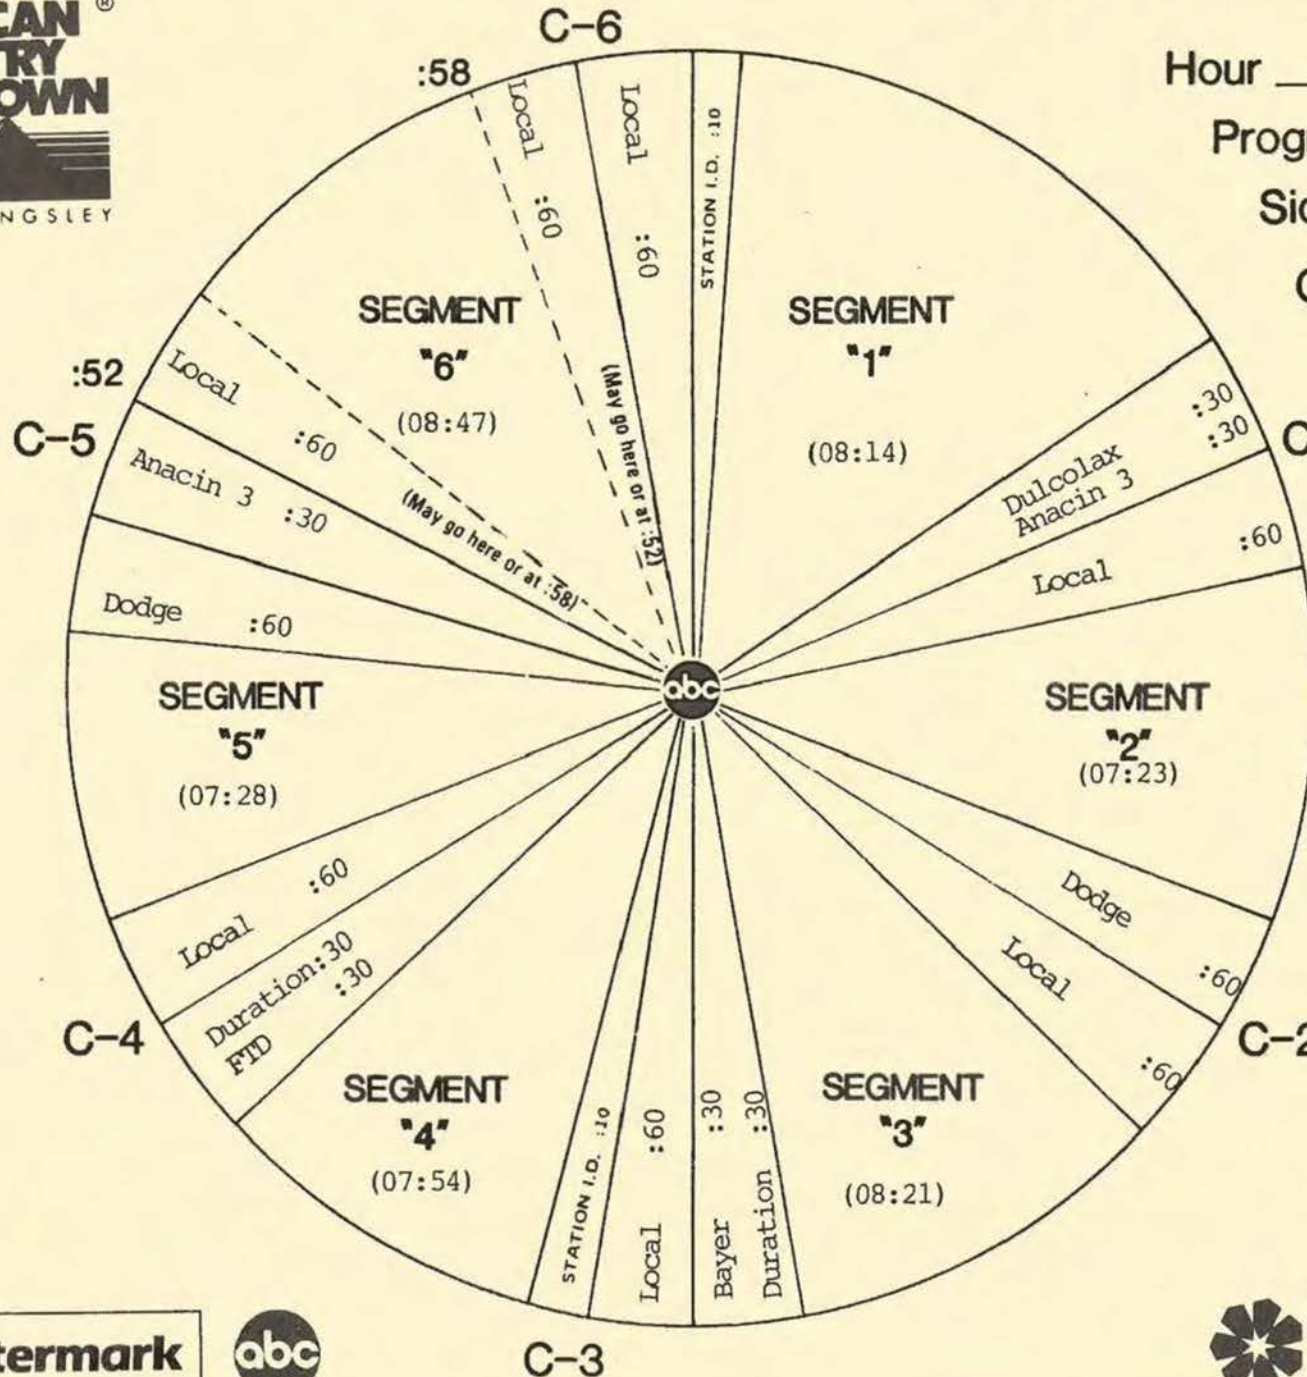

SATELLITE FEEDS - AMERICAN COUNTRY COUNTDOWN

WEDNESDAY (12/11) 10am-1pm eastern standard time

THURSDAY (12/12) 4pm-7pm eastern standard time

Transponder 23 SAT COM 1R Channels 14 & 15

Start hour 1A 5 minutes before top of hour (Wednesday 9:55am; Thurs 3:55pm)
where tape leader says "start tape here"
Start all 'B' sides 30 seconds after end of 'A' side.

SATELLITE FEEDS - AMERICAN COUNTRY COUNTDOWN

WEDNESDAY (12/11) 10am-1pm eastern standard time

THURSDAY (12/12) 4pm-7pm eastern standard time

Transponder 23 SAT COM 1R Channels 14 & 15

Start hour 1A 5 minutes before top of hour (Wednesday 9:55am; Thurs 3:55pm)
where tape leader says "start tape here"

FORMAT AND COMMERCIAL CLOCK

Hour I

Program 861-4

Sides 1A and 1B

Chart Date 1/25/86

Local minutes available 6

Network minutes used 5½

ABC Watermark