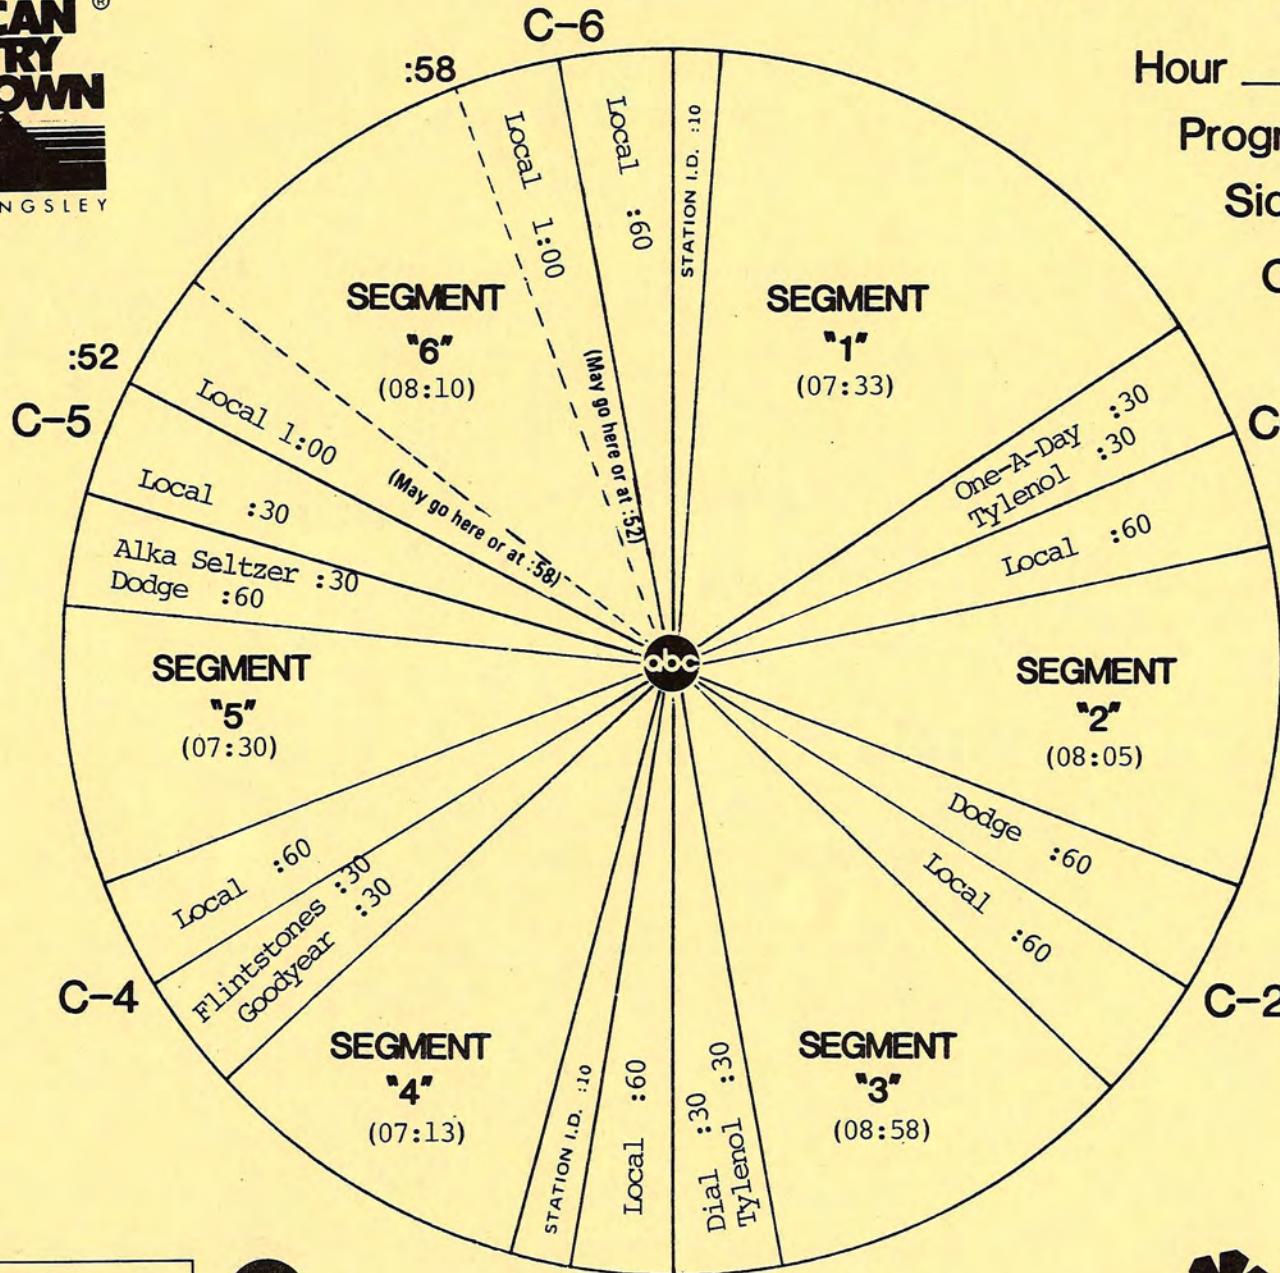

FORMAT AND COMMERCIAL CLOCK

Hour IV

Program 861-5

Sides 4A and 4B

Chart Date 2/1/86

Local minutes available 6½

Network minutes used 5½

ABC Watermark