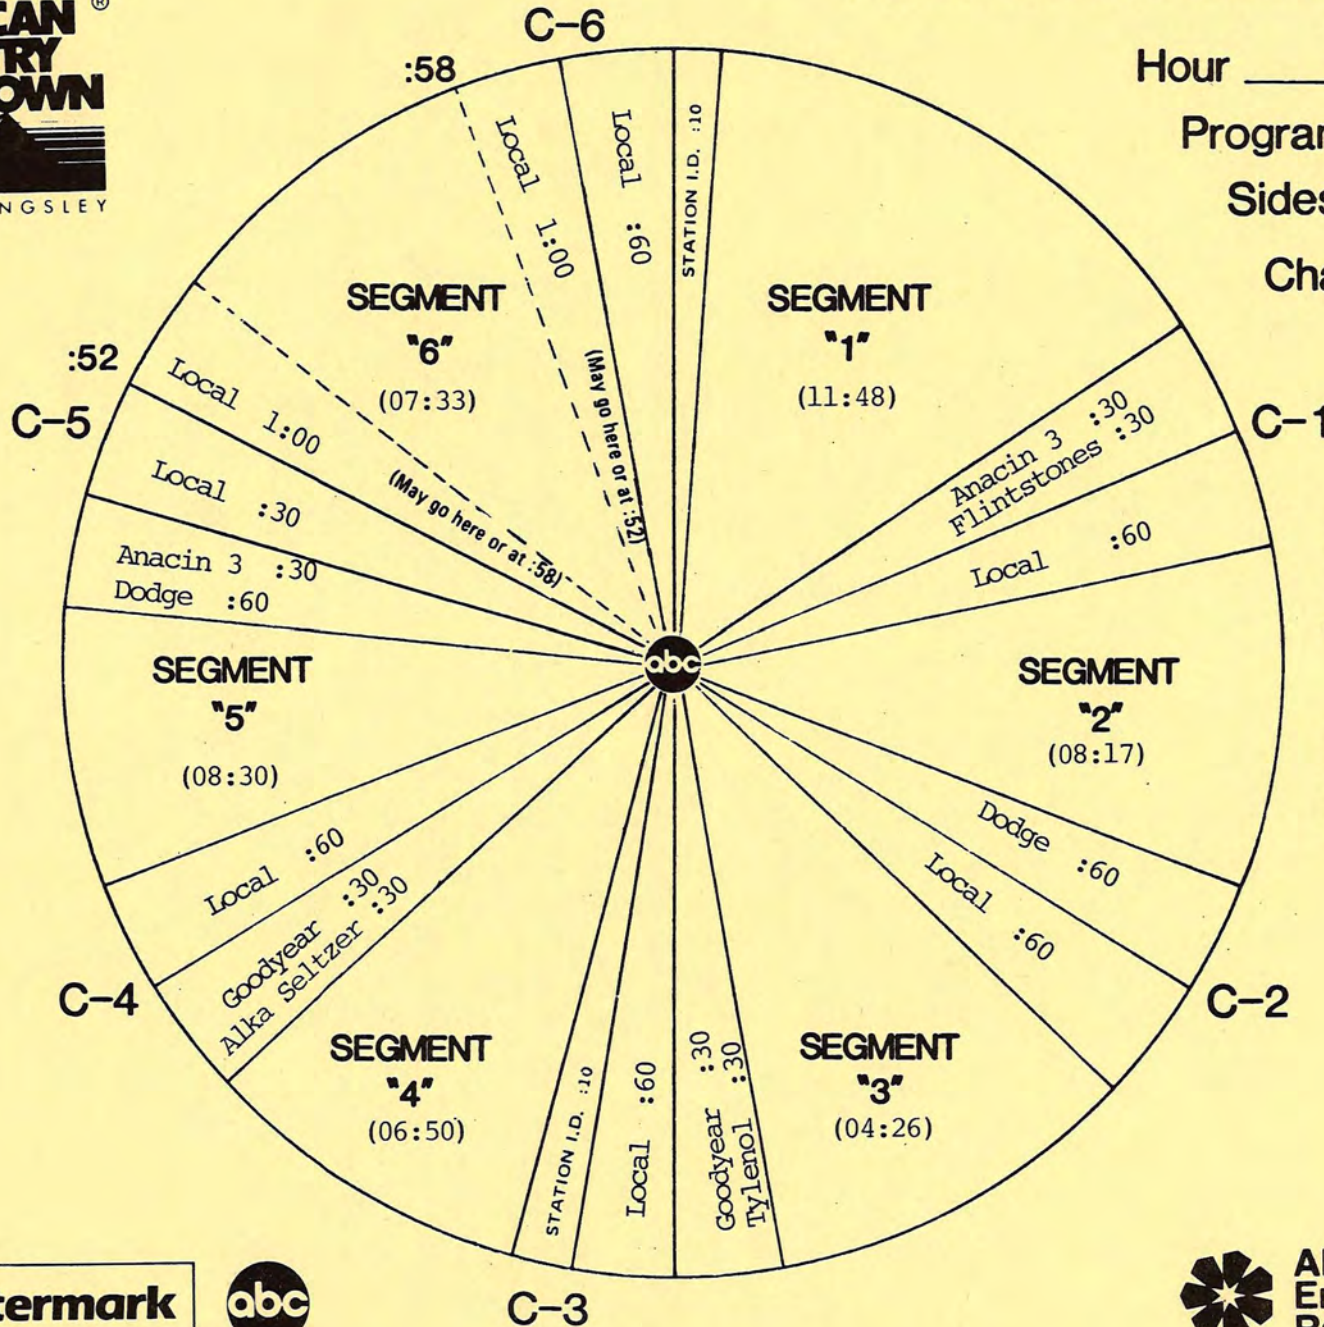

FORMAT AND COMMERCIAL CLOCK

Hour I

Program 861-5

Sides 1A and 1B

Chart Date 2/1/86

Local minutes available 6 ½

Network minutes used 5 ½

ABC Watermark