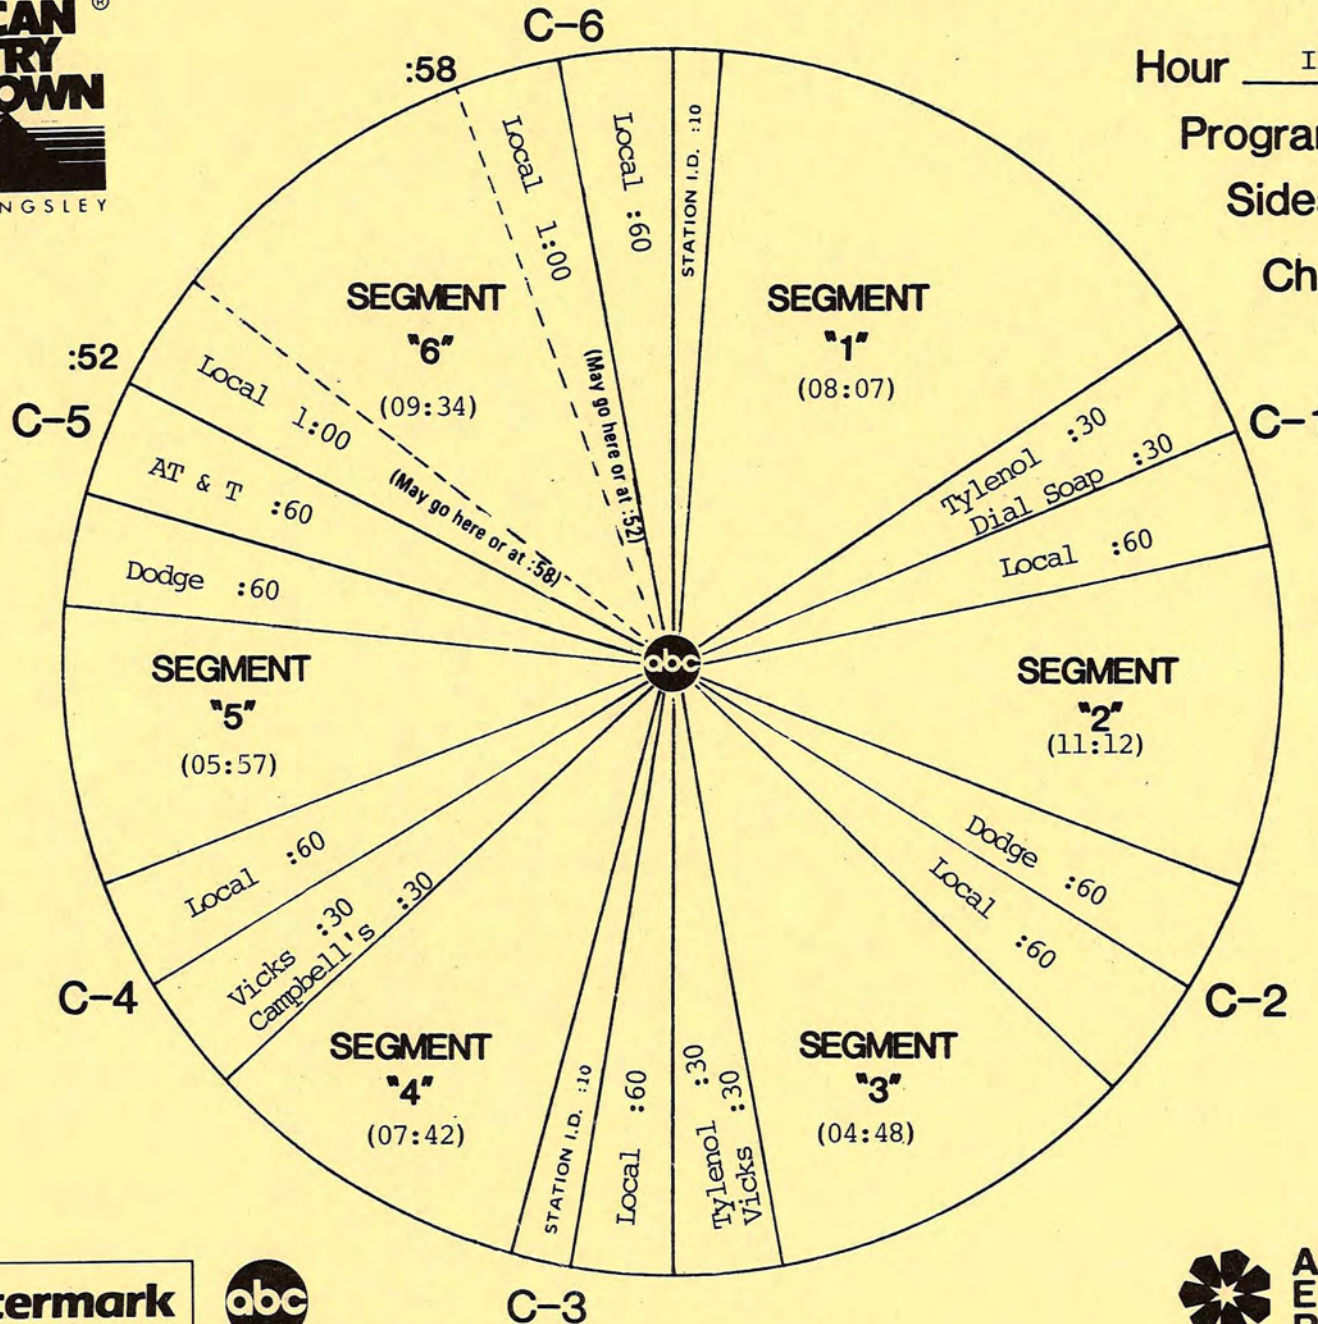

FORMAT AND COMMERCIAL CLOCK

Hour III

Program 861-5

Sides 3A and 3B

Chart Date 2/1/86

Local minutes available 6

Network minutes used 6

ABC Watermark