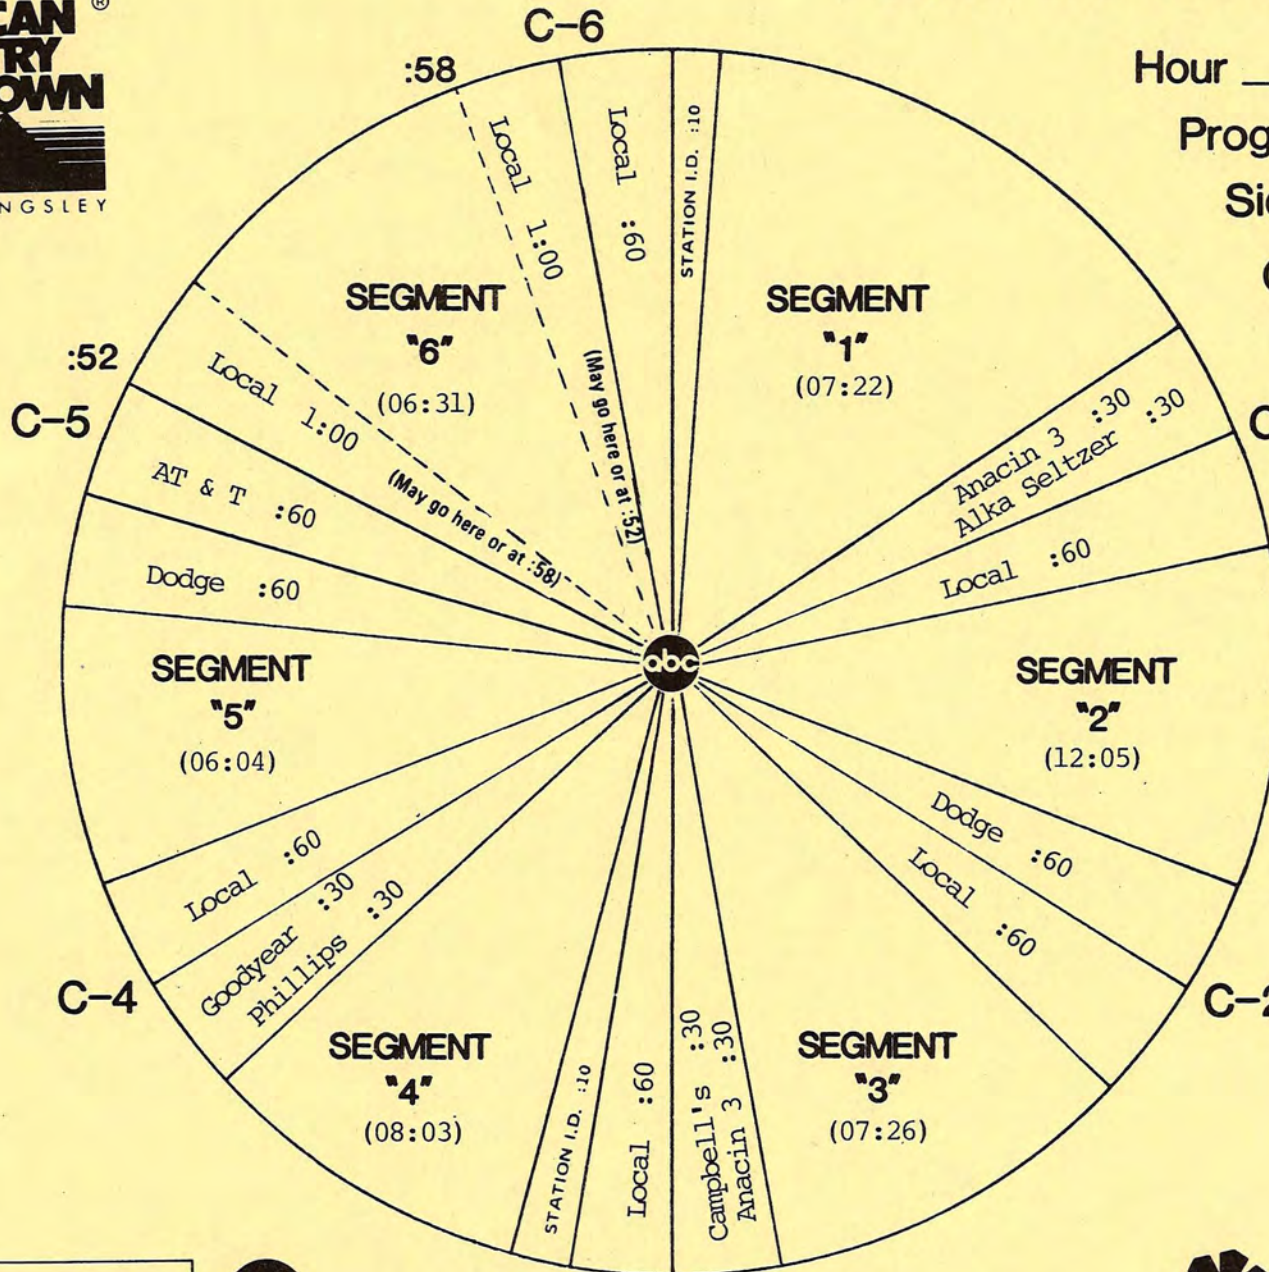

FORMAT AND COMMERCIAL CLOCK

Hour II

Program 861-5

Sides 2A and 2B

Chart Date 2/1/86

Local minutes available 6

Network minutes used 6

ABC Watermark