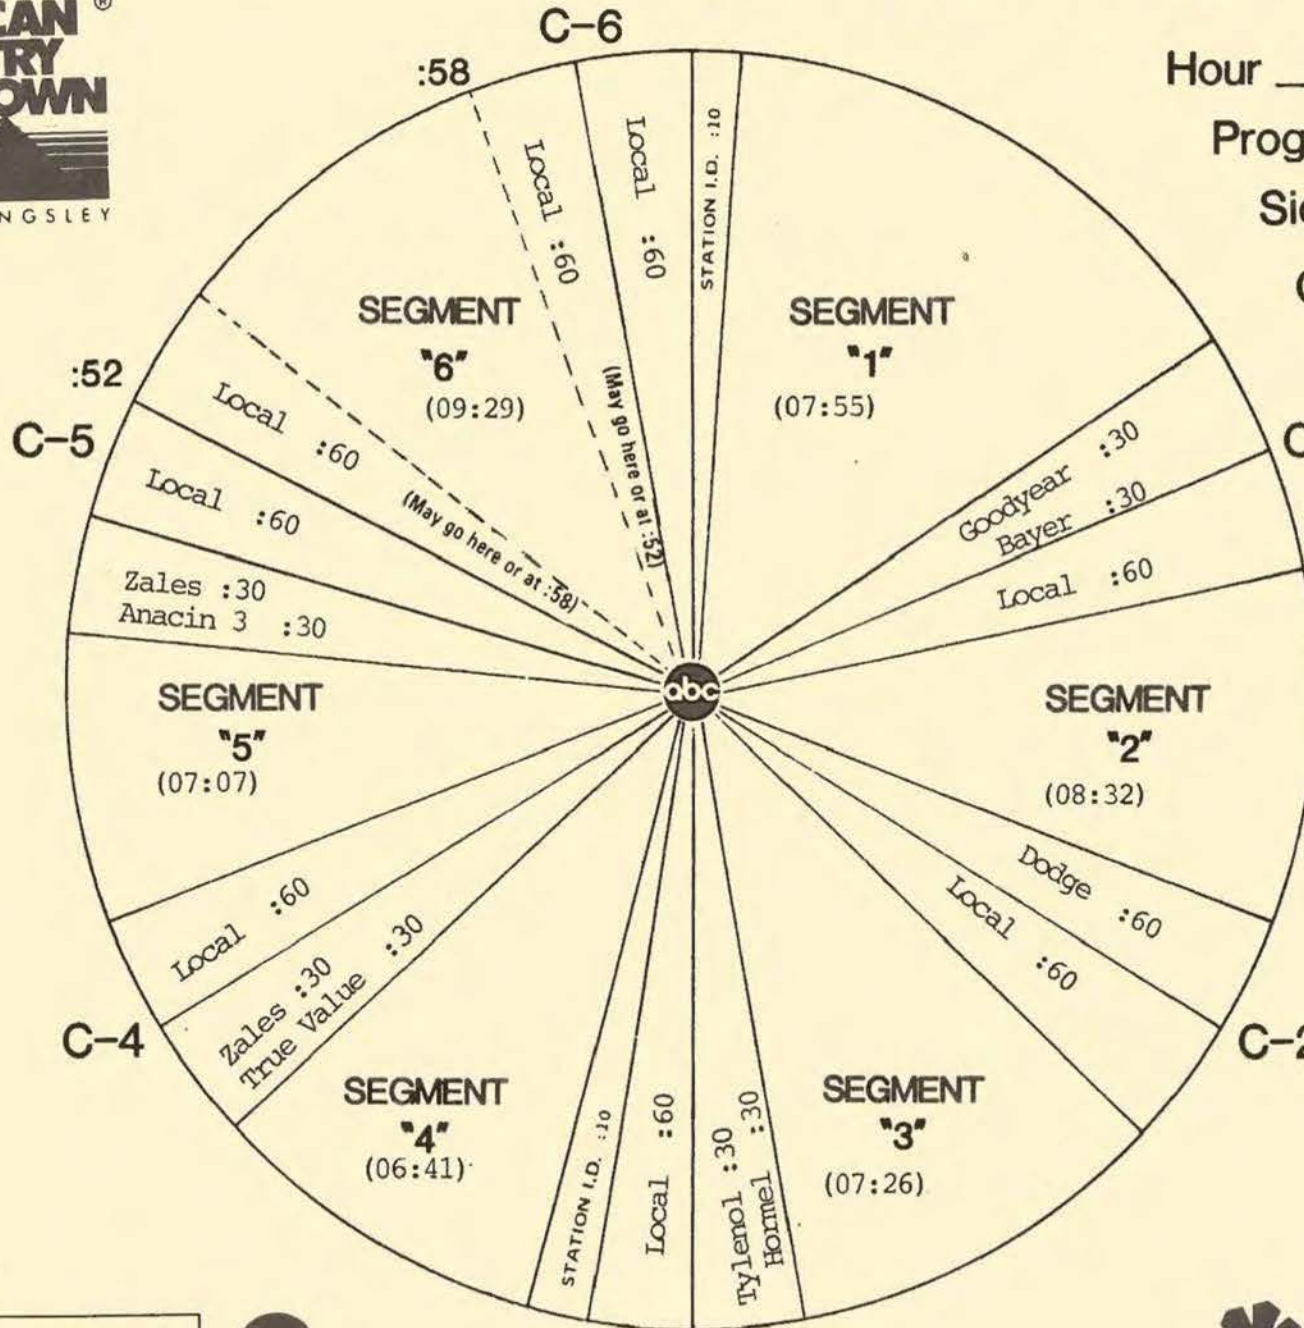

FORMAT AND COMMERCIAL CLOCK

Hour III

Program 861-6

Sides 3A and 3B

Chart Date 2/8/86

Local minutes available 7

Network minutes used 5

ABC Watermark