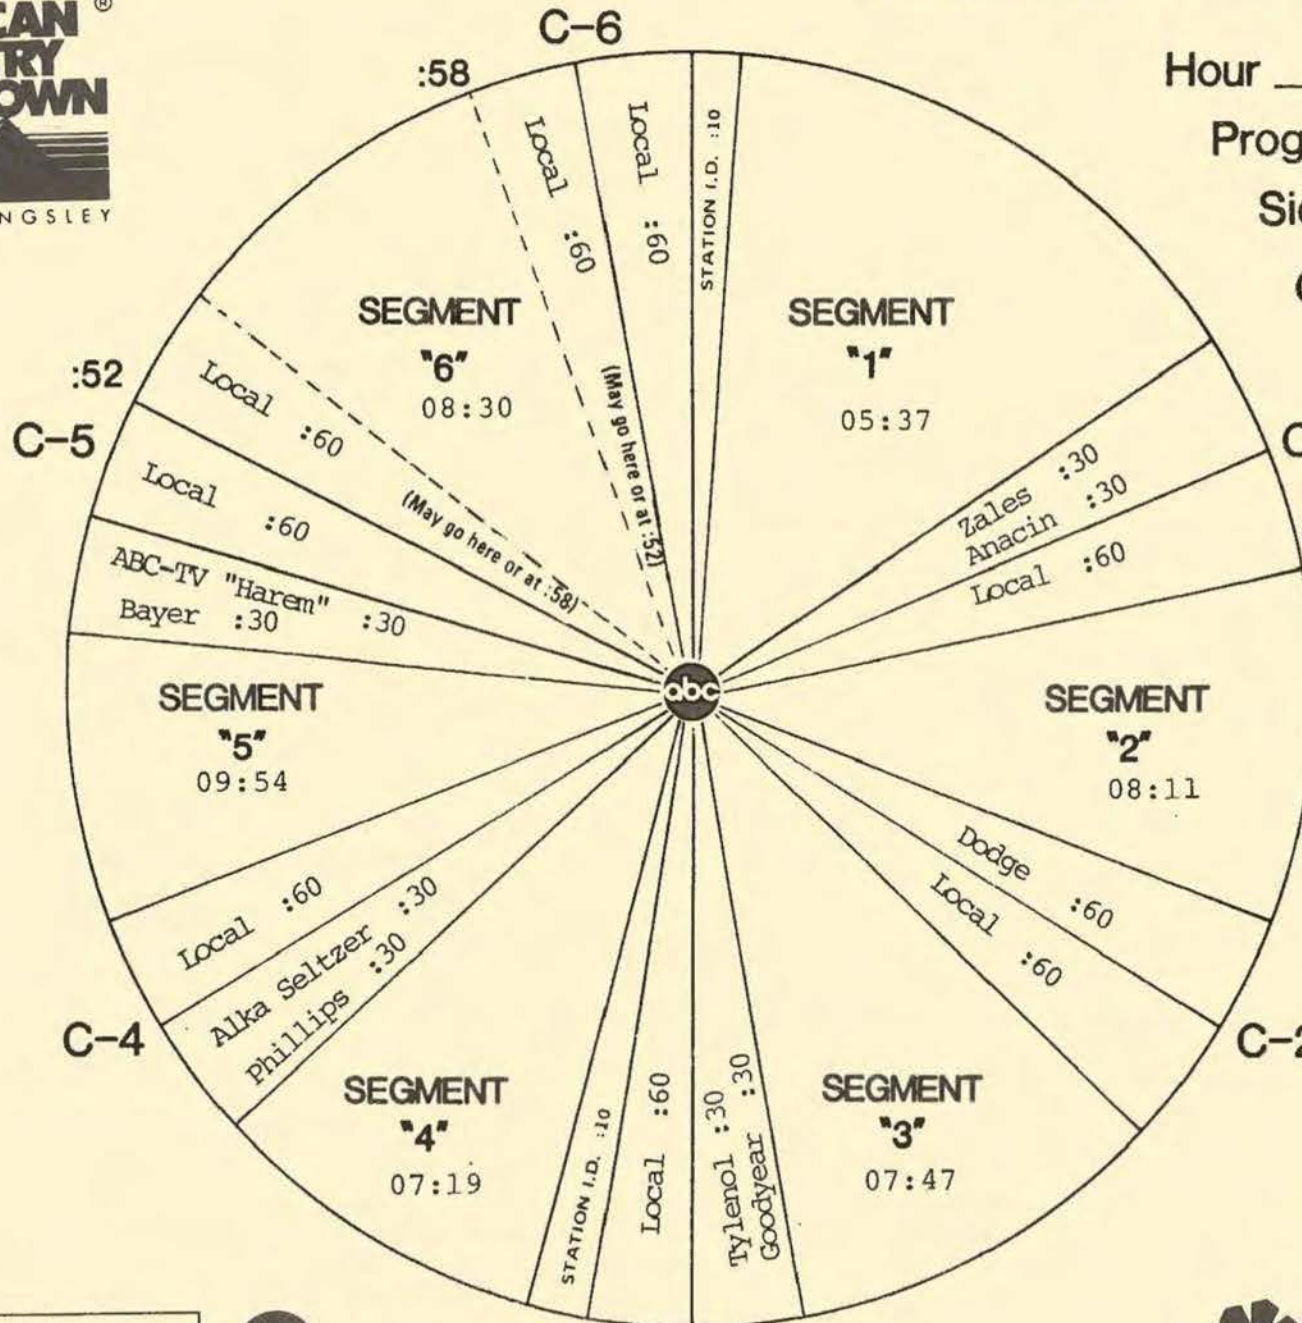

FORMAT AND COMMERCIAL CLOCK

Hour I

Program 861-6

Sides 1A and 1B

Chart Date 2/8/86

Local minutes available 7

Network minutes used 5

ABC Watermark