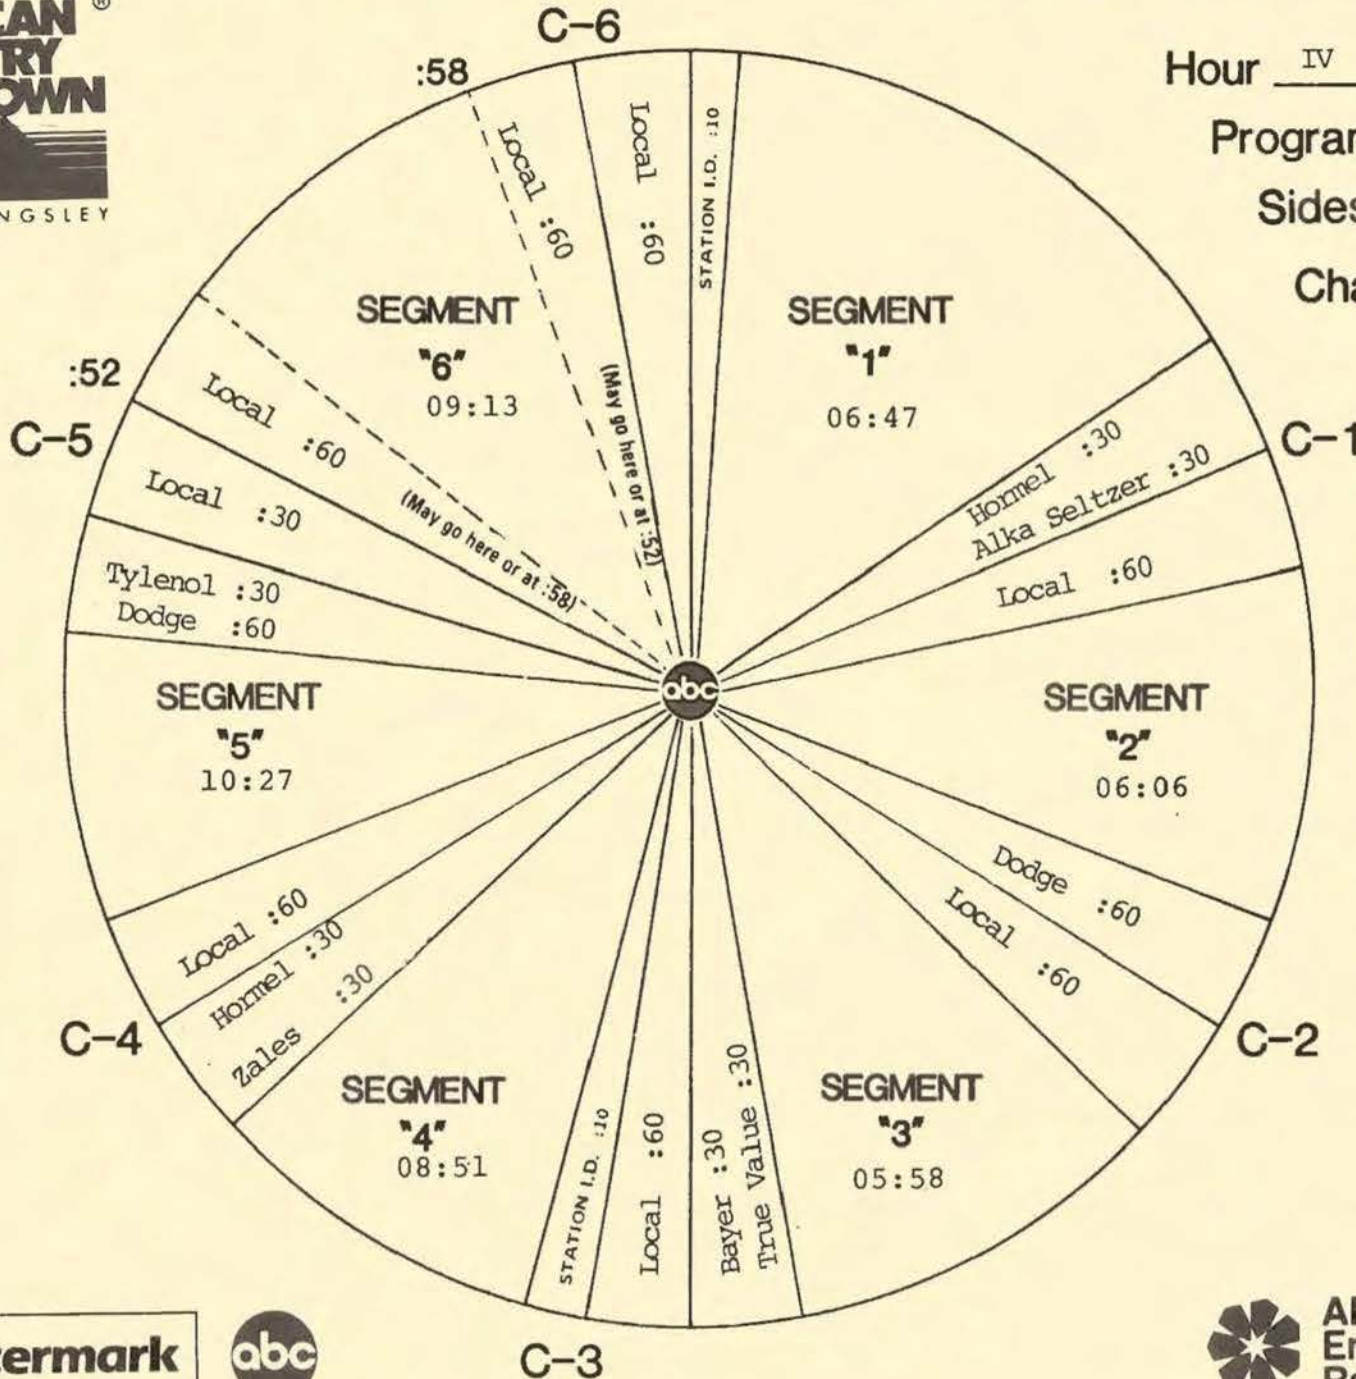

FORMAT AND COMMERCIAL CLOCK

Hour IV

Program 861-6

Sides 4A and 4B

Chart Date 2/8/86

Local minutes available 6 1/2

Network minutes used 5 1/2

ABC Watermark