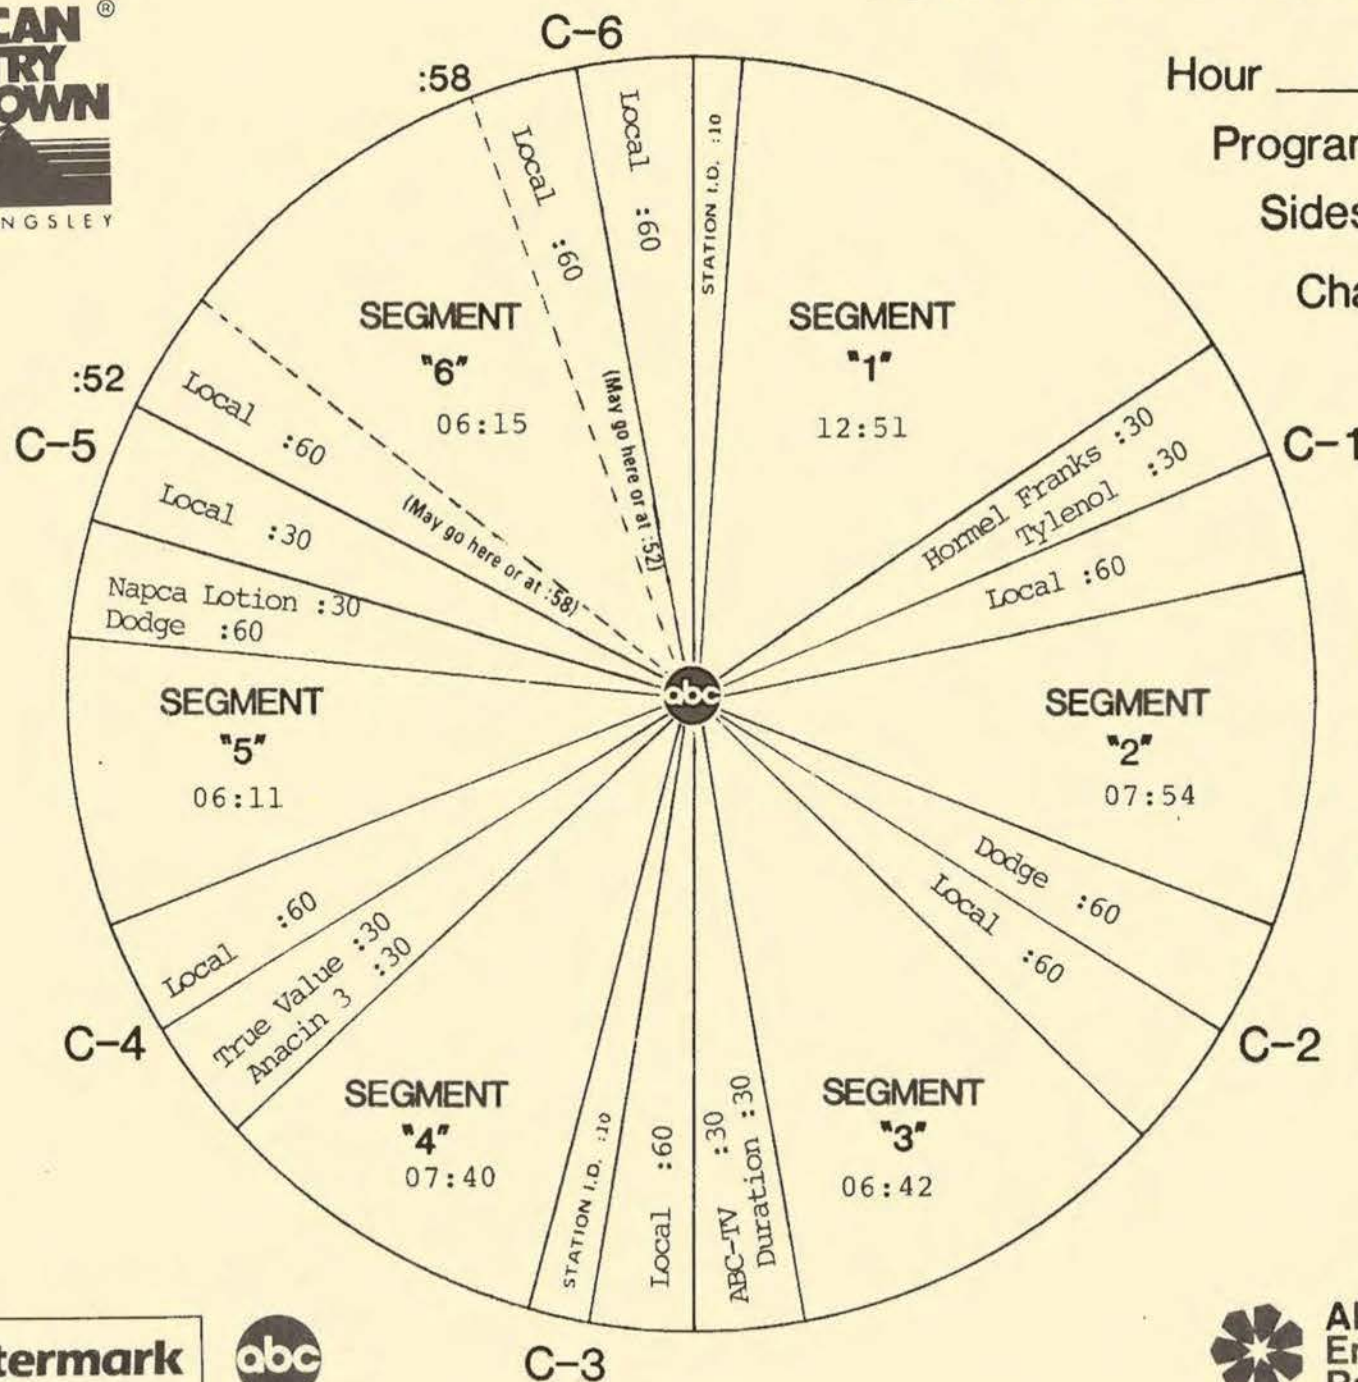

Hour I
Program 861-7
Sides 1A and 1B
Chart Date 2/15/86