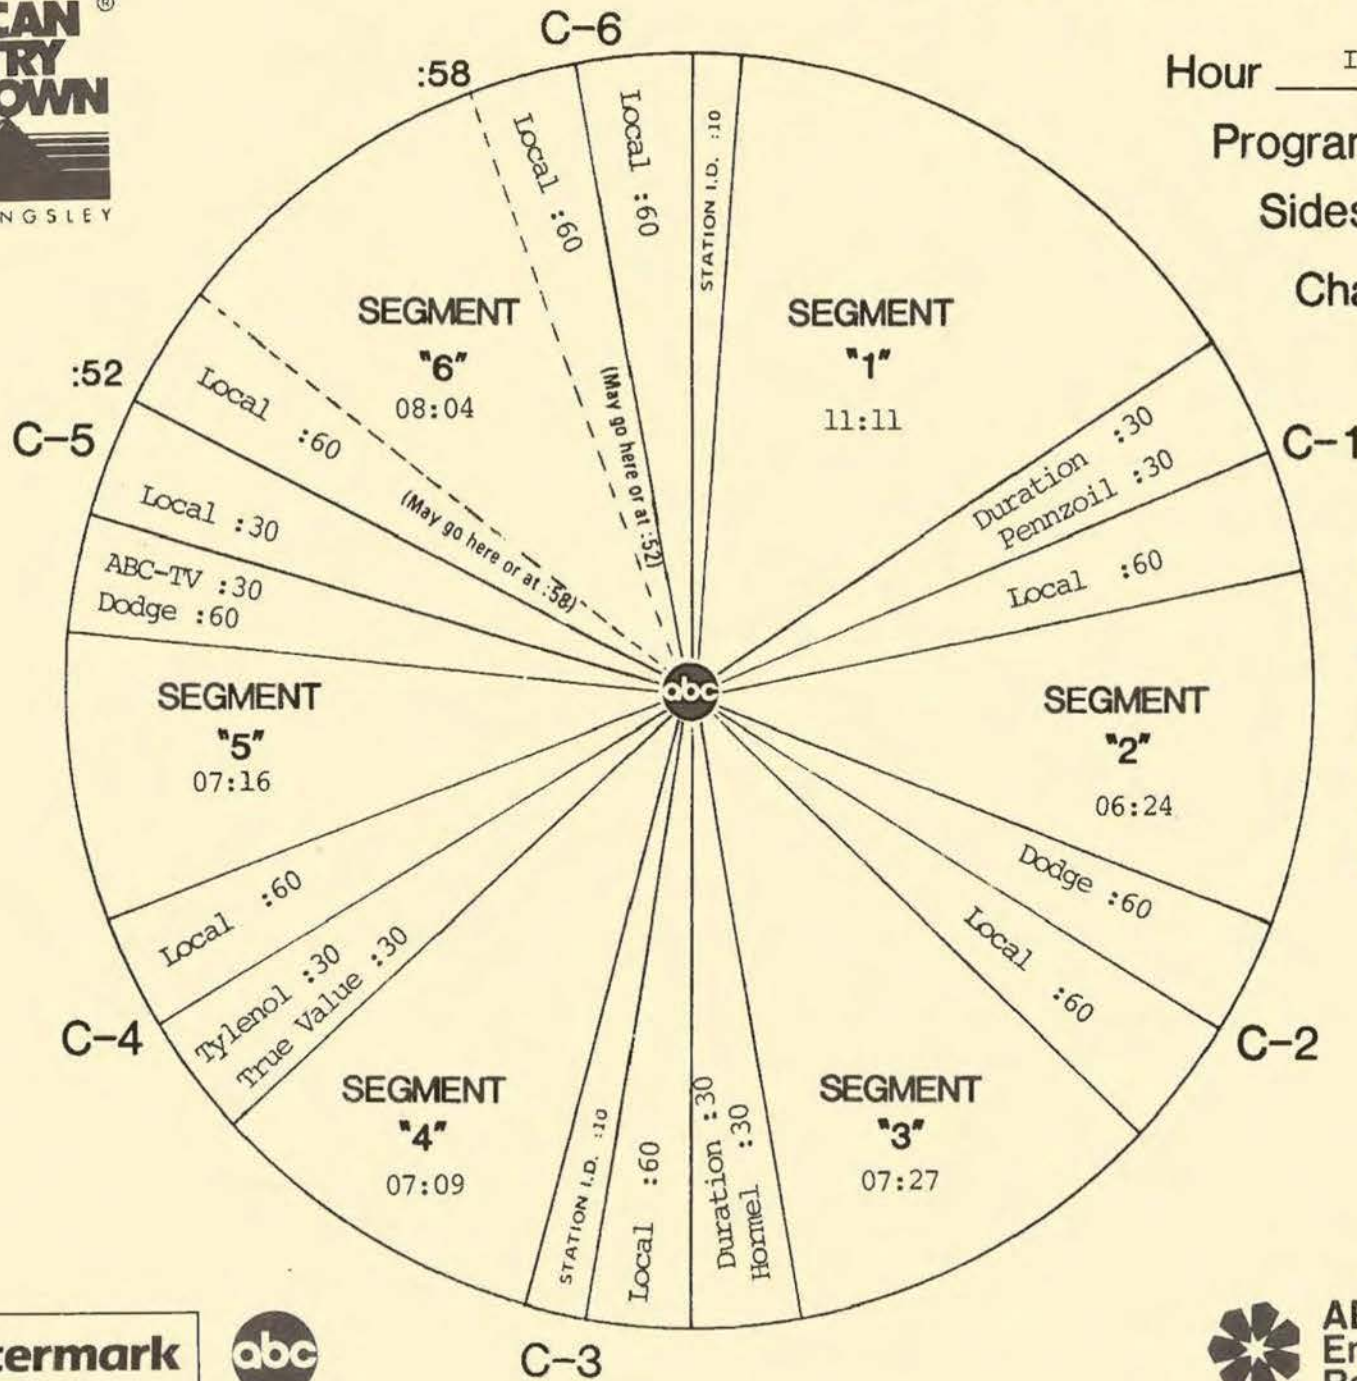

 * Topical Promos *
 * @ end of 4B *

FORMAT AND COMMERCIAL CLOCK

Hour IV

Program 861-7

Sides 4A and 4B

Chart Date 2/15/86

Local minutes available 6½

Network minutes used 5½

DO NOT USE AFTER 02/16/86

1) HURT NO PAIN AT ALL (:18)

Hi, this is Bob Kingsley. Last week on ACC, the number one song in the nation was called "HURT"...but Juice Newton felt no pain at all as she racked up her third number one country hit. Join me and find out if Juice can hang on to Billboard Magazine's top spot this week on American Country Countdown.