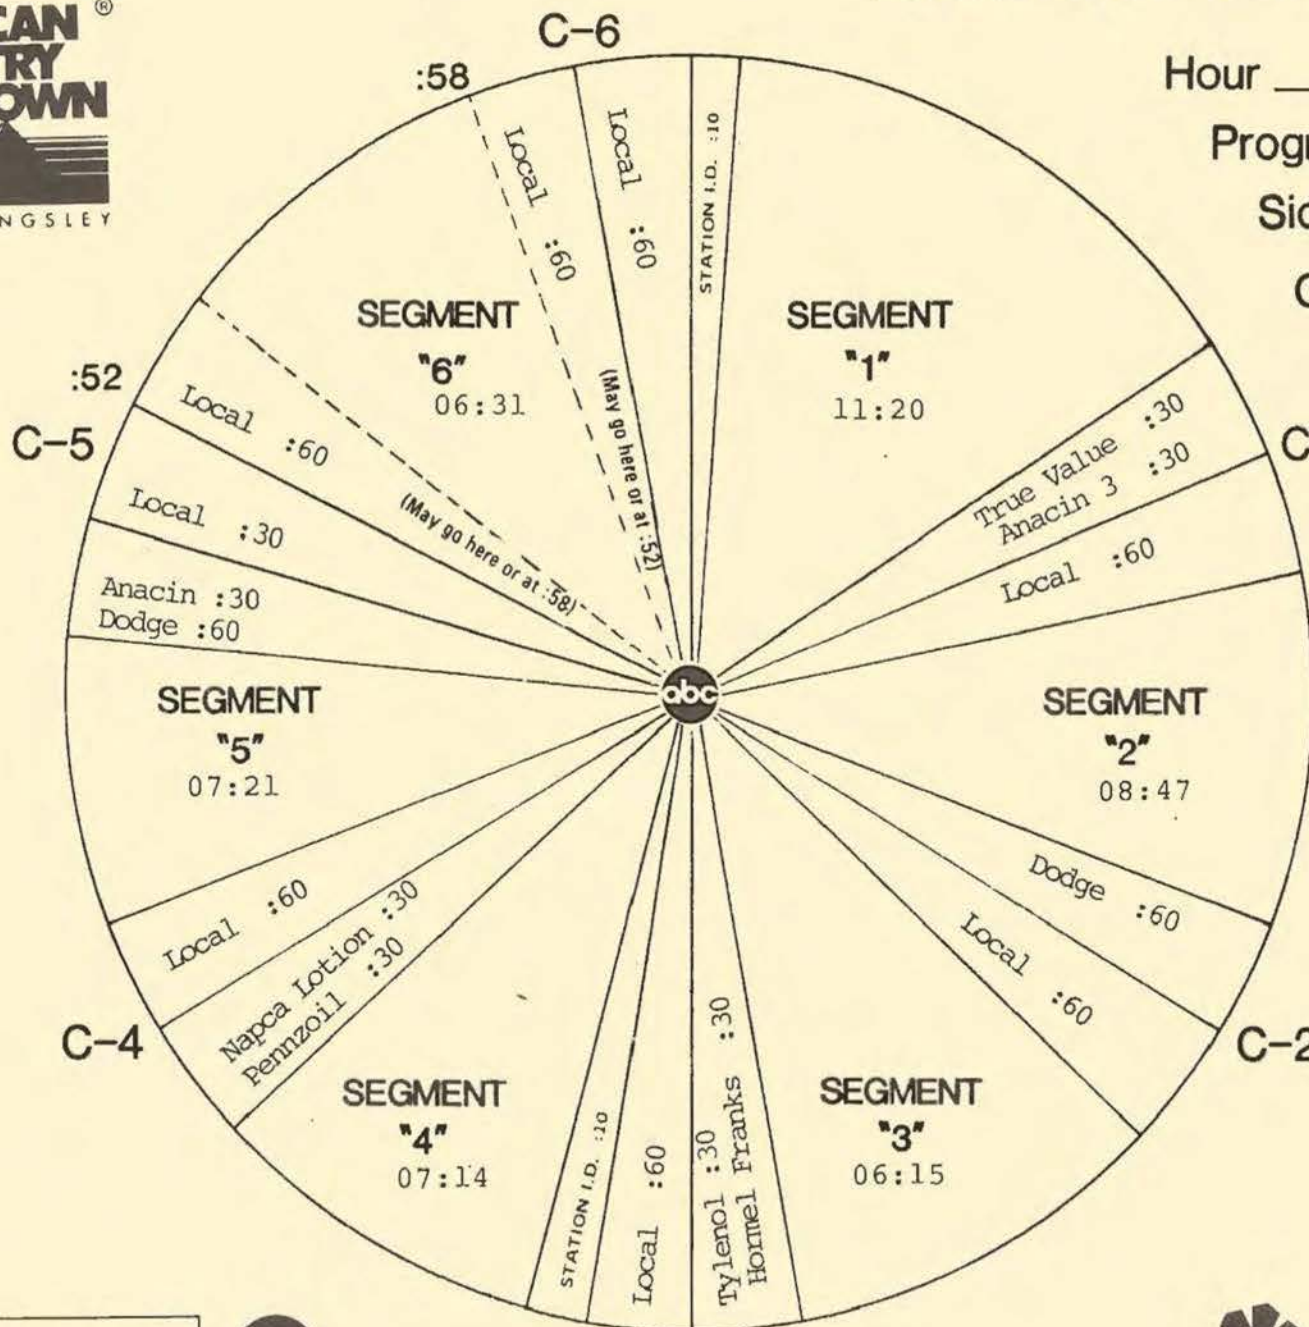

Hour III
Program 861-7
Sides 3A and 3B
Chart Date 2/15/86

Local minutes available 6½

Network minutes used 5½