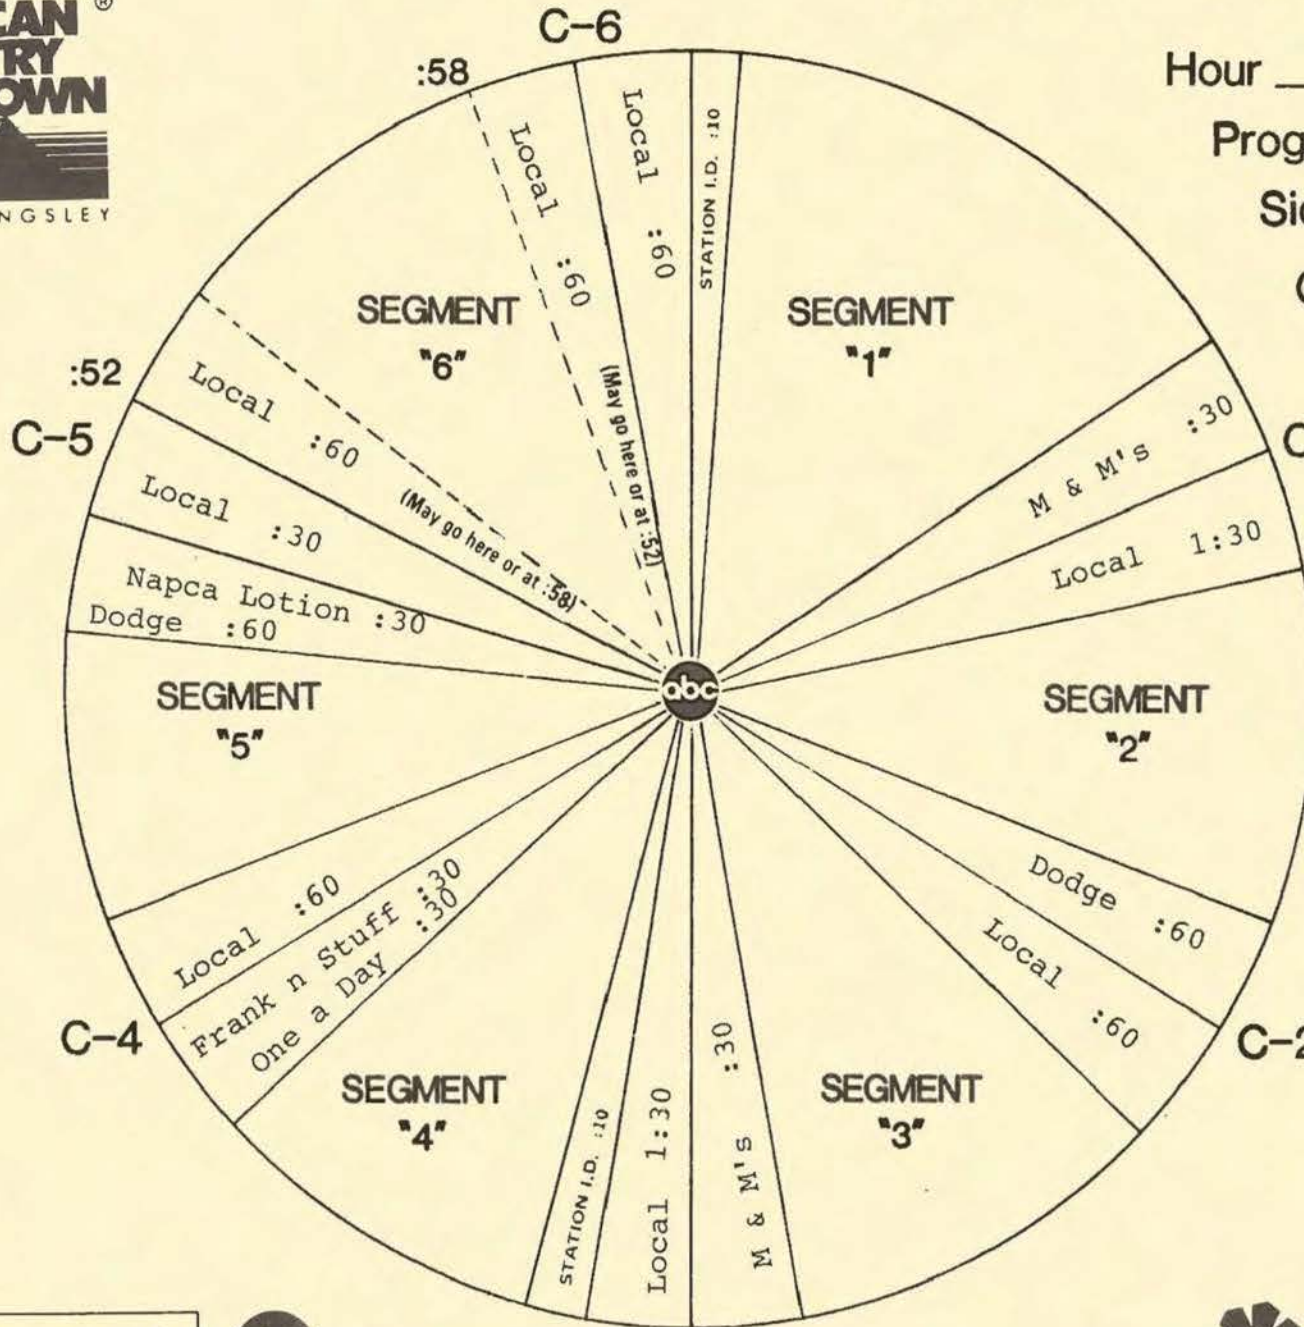

FORMAT AND COMMERCIAL CLOCK

Hour 1

Program 861-8

Sides 1A and 1B

Chart Date 2/22/86

Local minutes available 7½

Network minutes used 4½

ABC Watermark