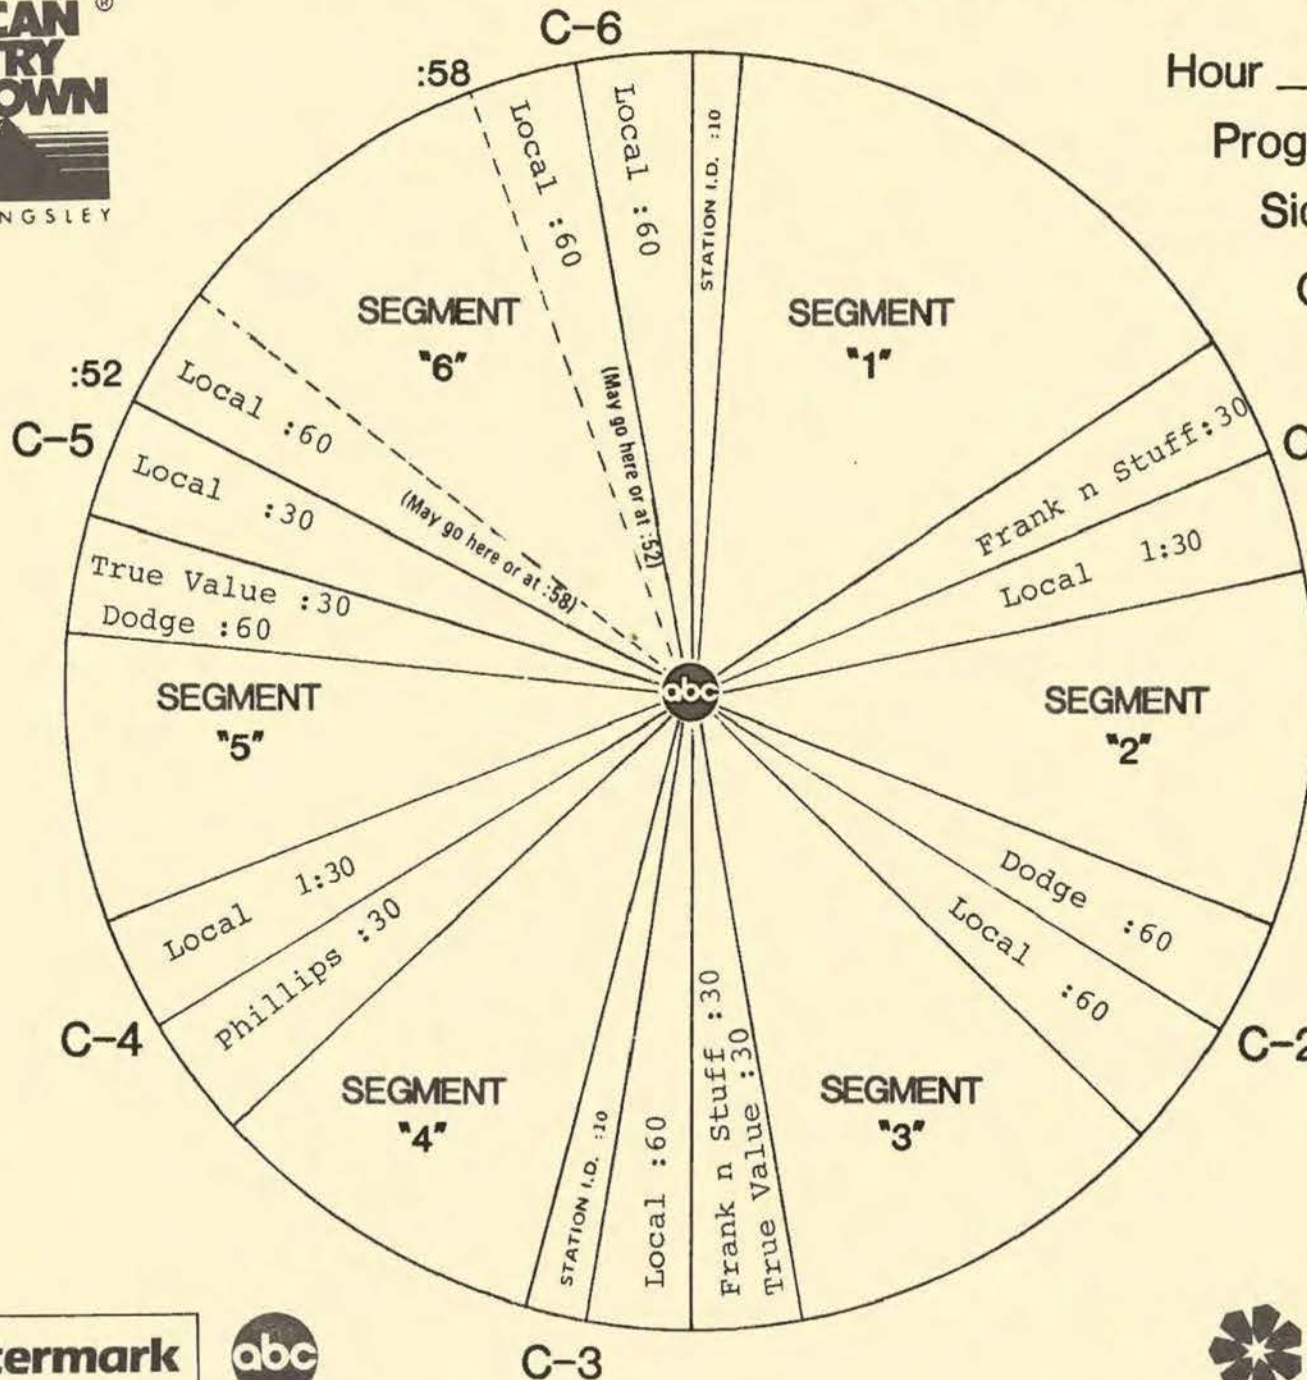

FORMAT AND COMMERCIAL CLOCK

Hour IV

Program 861-8

Sides 4A and 4B

Chart Date 2/22/86

Local minutes available 7½

Network minutes used 4½

ABC Watermark