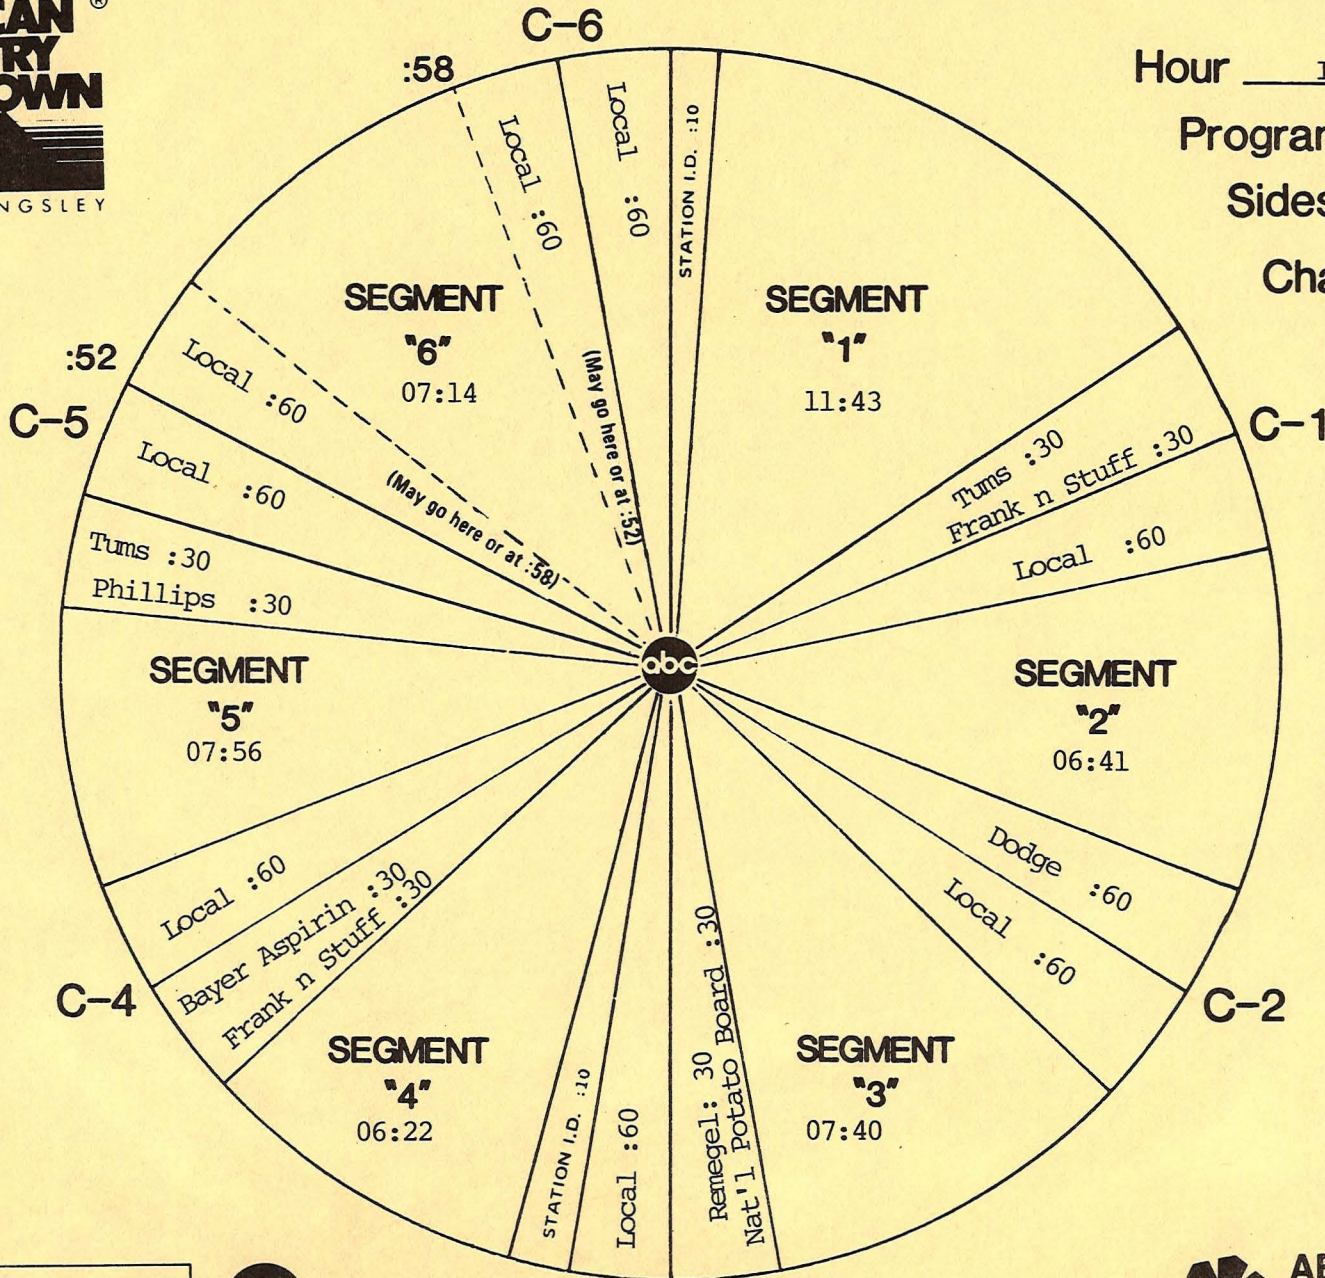

FORMAT AND COMMERCIAL CLOCK

Hour I

Program 861-11

Sides 1A and 1B

Chart Date 3/15/86

Local minutes available 7

Network minutes used 5

ABC Watermark