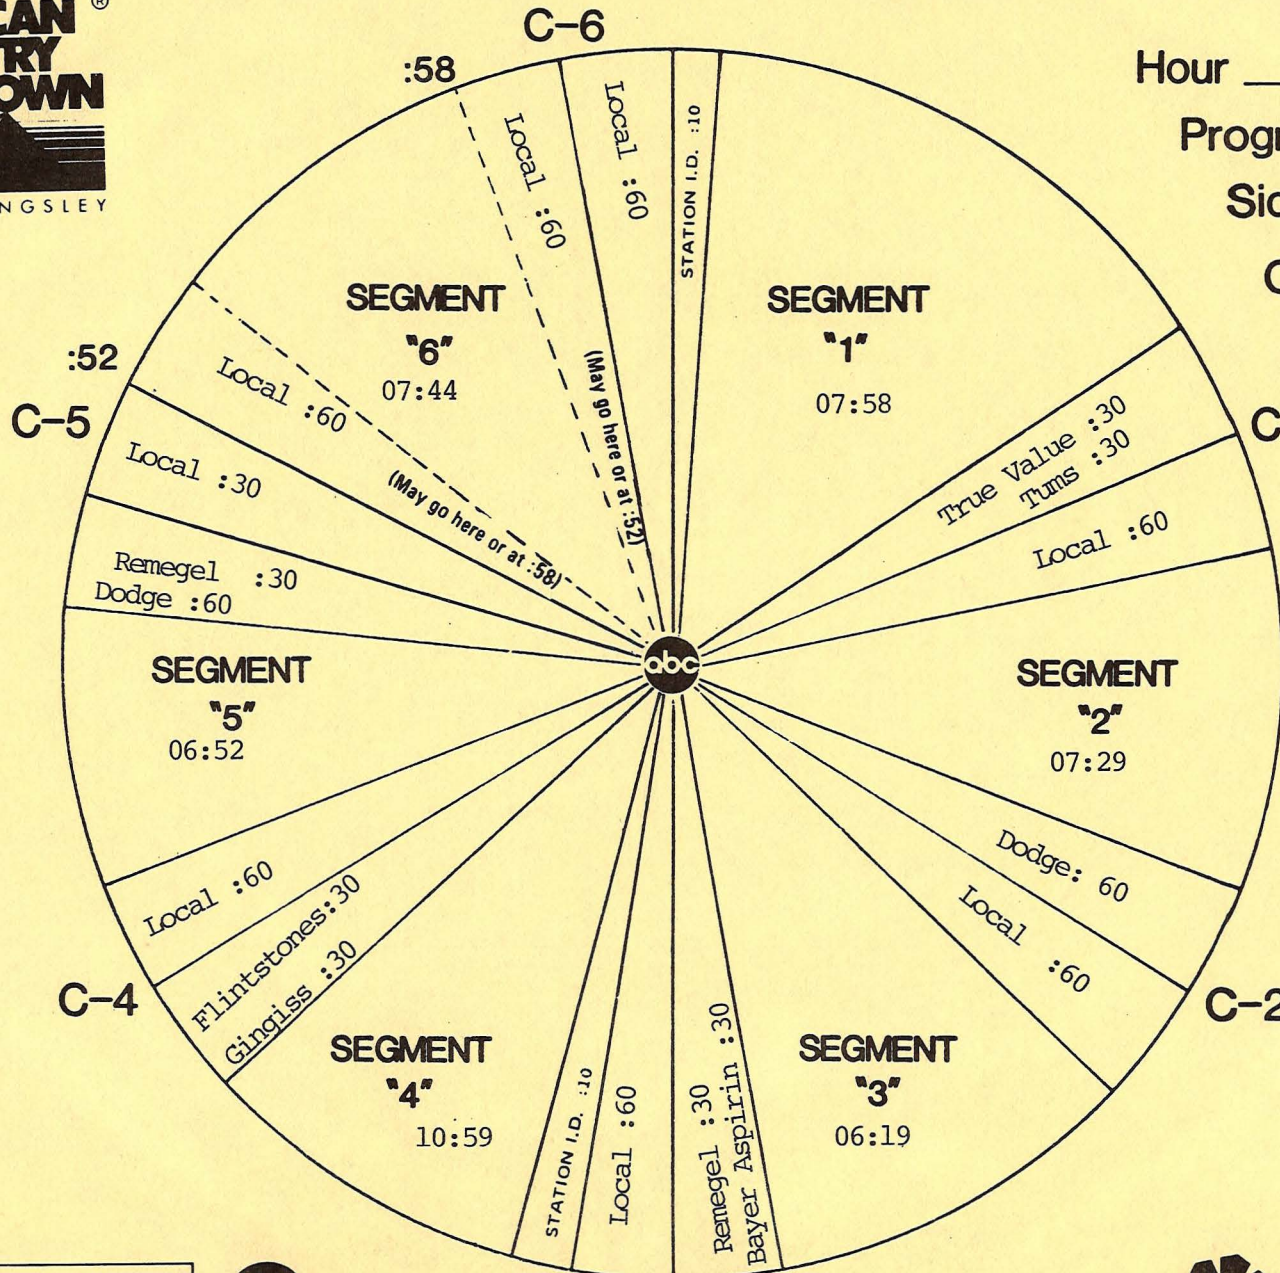

FORMAT AND COMMERCIAL CLOCK

Hour III

Program 861-11

Sides 3A and 3B

Chart Date 3/15/86

Local minutes available 6½

Network minutes used 5½

ABC Watermark