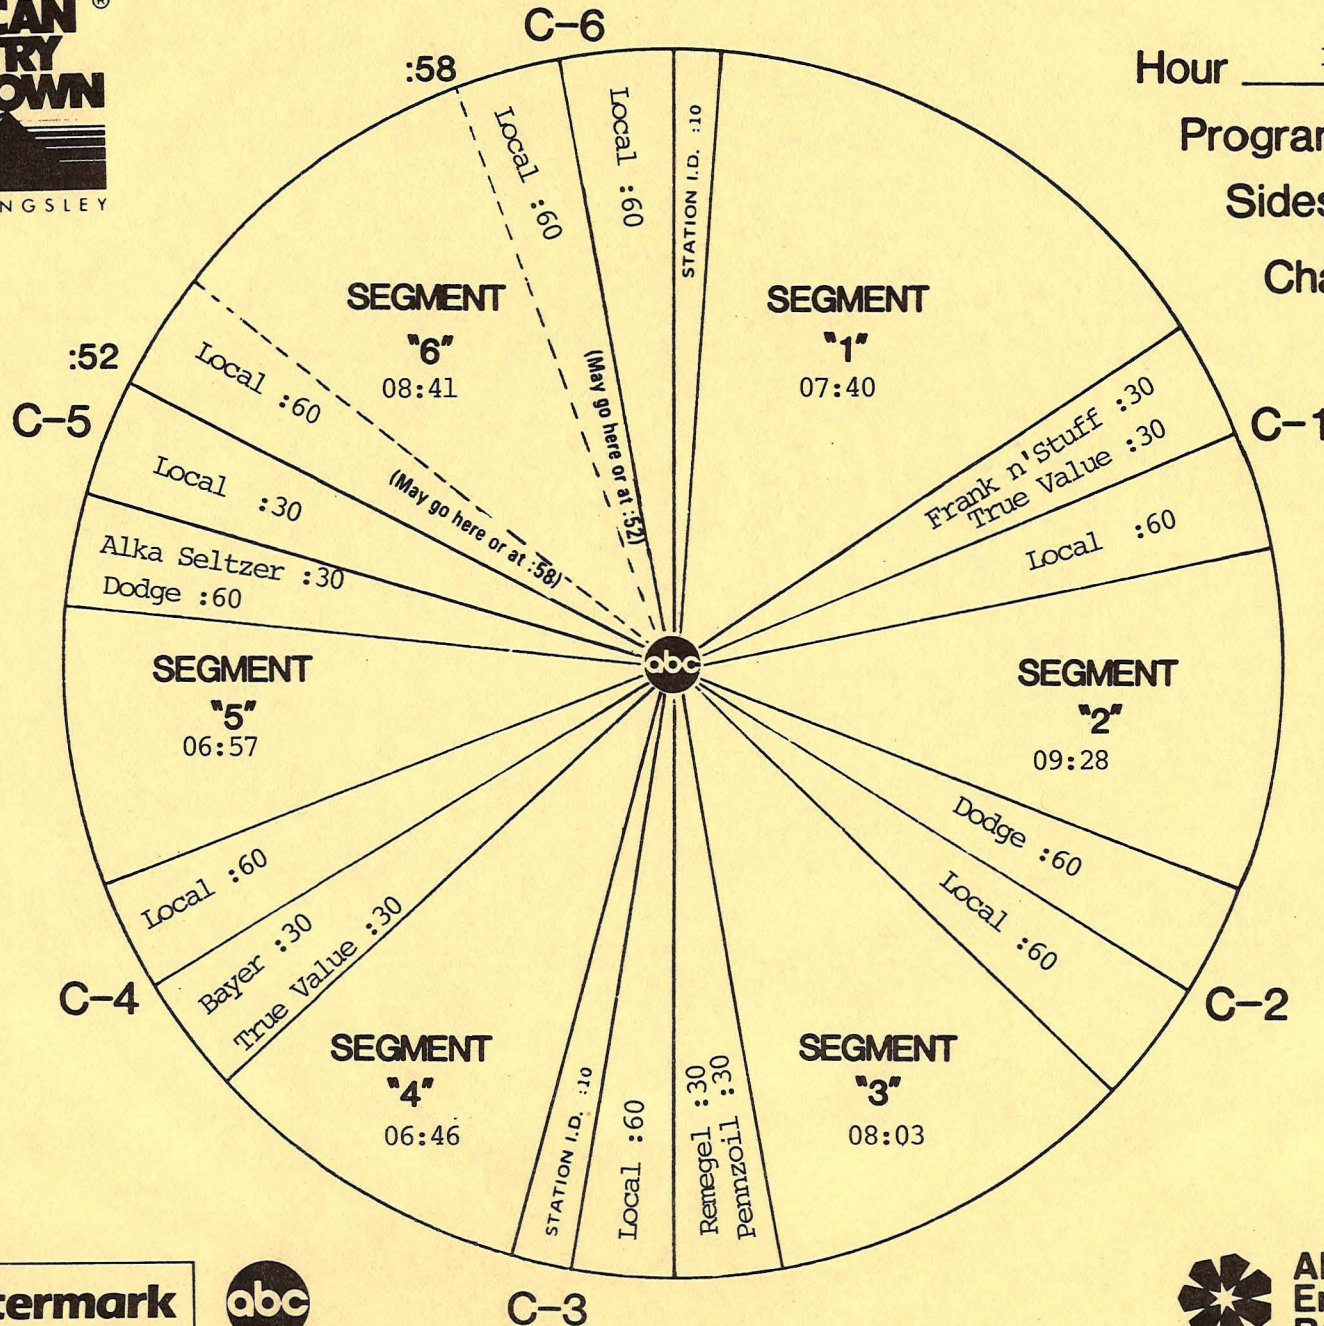

FORMAT AND COMMERCIAL CLOCK

Hour IV

Program 861-11

Sides 4A and 4B

Chart Date 3/15/86

Local minutes available 6½

Network minutes used 5½

ABC Watermark

DO NOT USE AFTER 03/16/86

1) HISTORY MAKING NUMBER ONE (:23)

Hi, this is Bob Kingsley...Last week on American Country Countdown, the song at number one made history. "THINK ABOUT LOVE" became Dolly Parton's 17th number one hit making her the all time leader with the most number ones among solo female artists. Find out if Dolly's history making single enjoys another week at the top of Billboard's chart here on American Country Countdown!