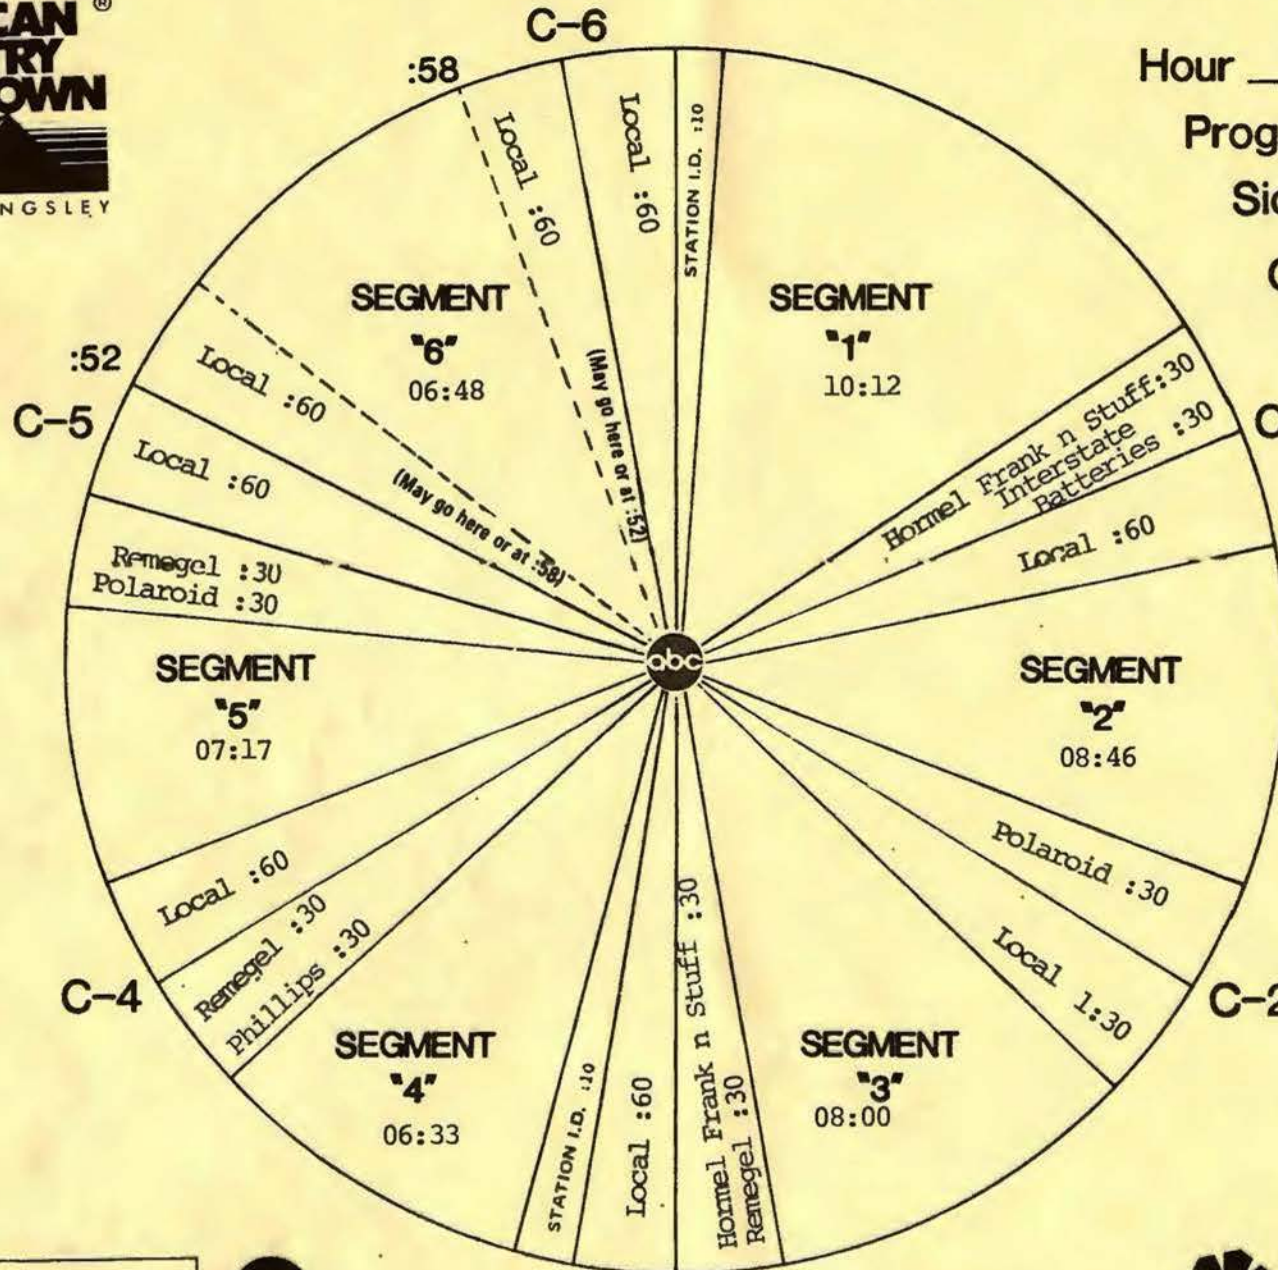

FORMAT AND COMMERCIAL CLOCK

Hour I

Program 861-12

Sides 1A and 1B

Chart Date 3/22/86

Local minutes available 7½

Network minutes used 4½

ABC Watermark