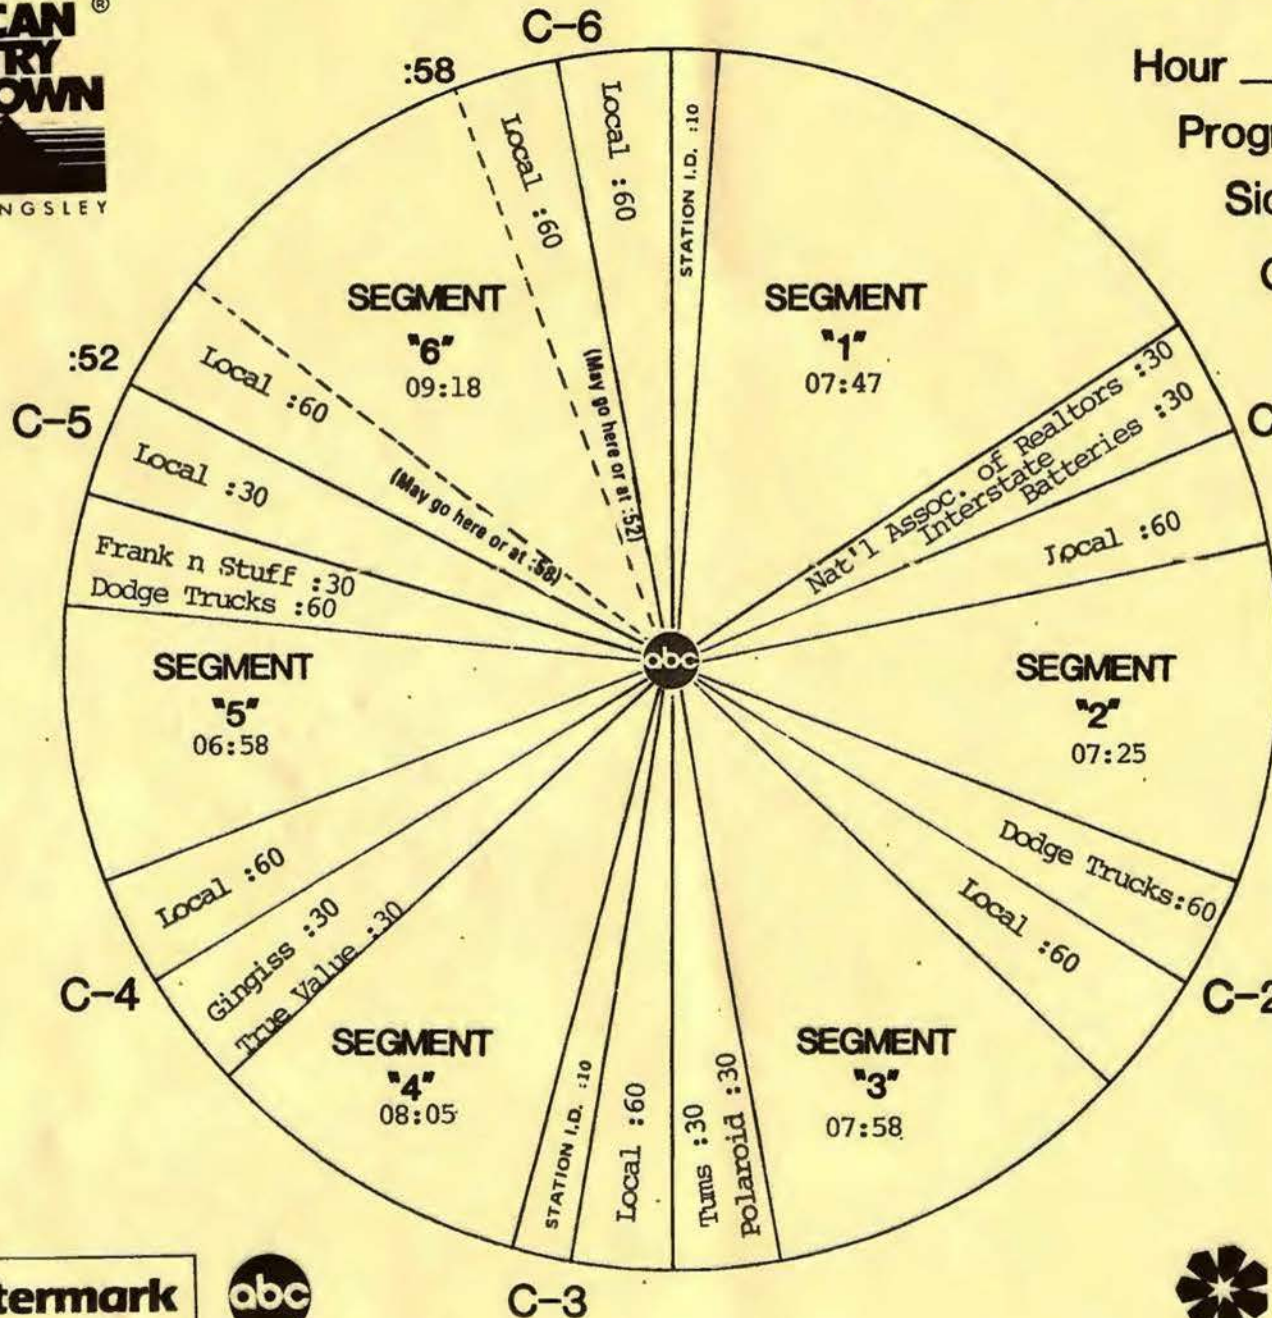

Hour II
Program 861-12
Sides 2A and 2B
Chart Date 3/22/86