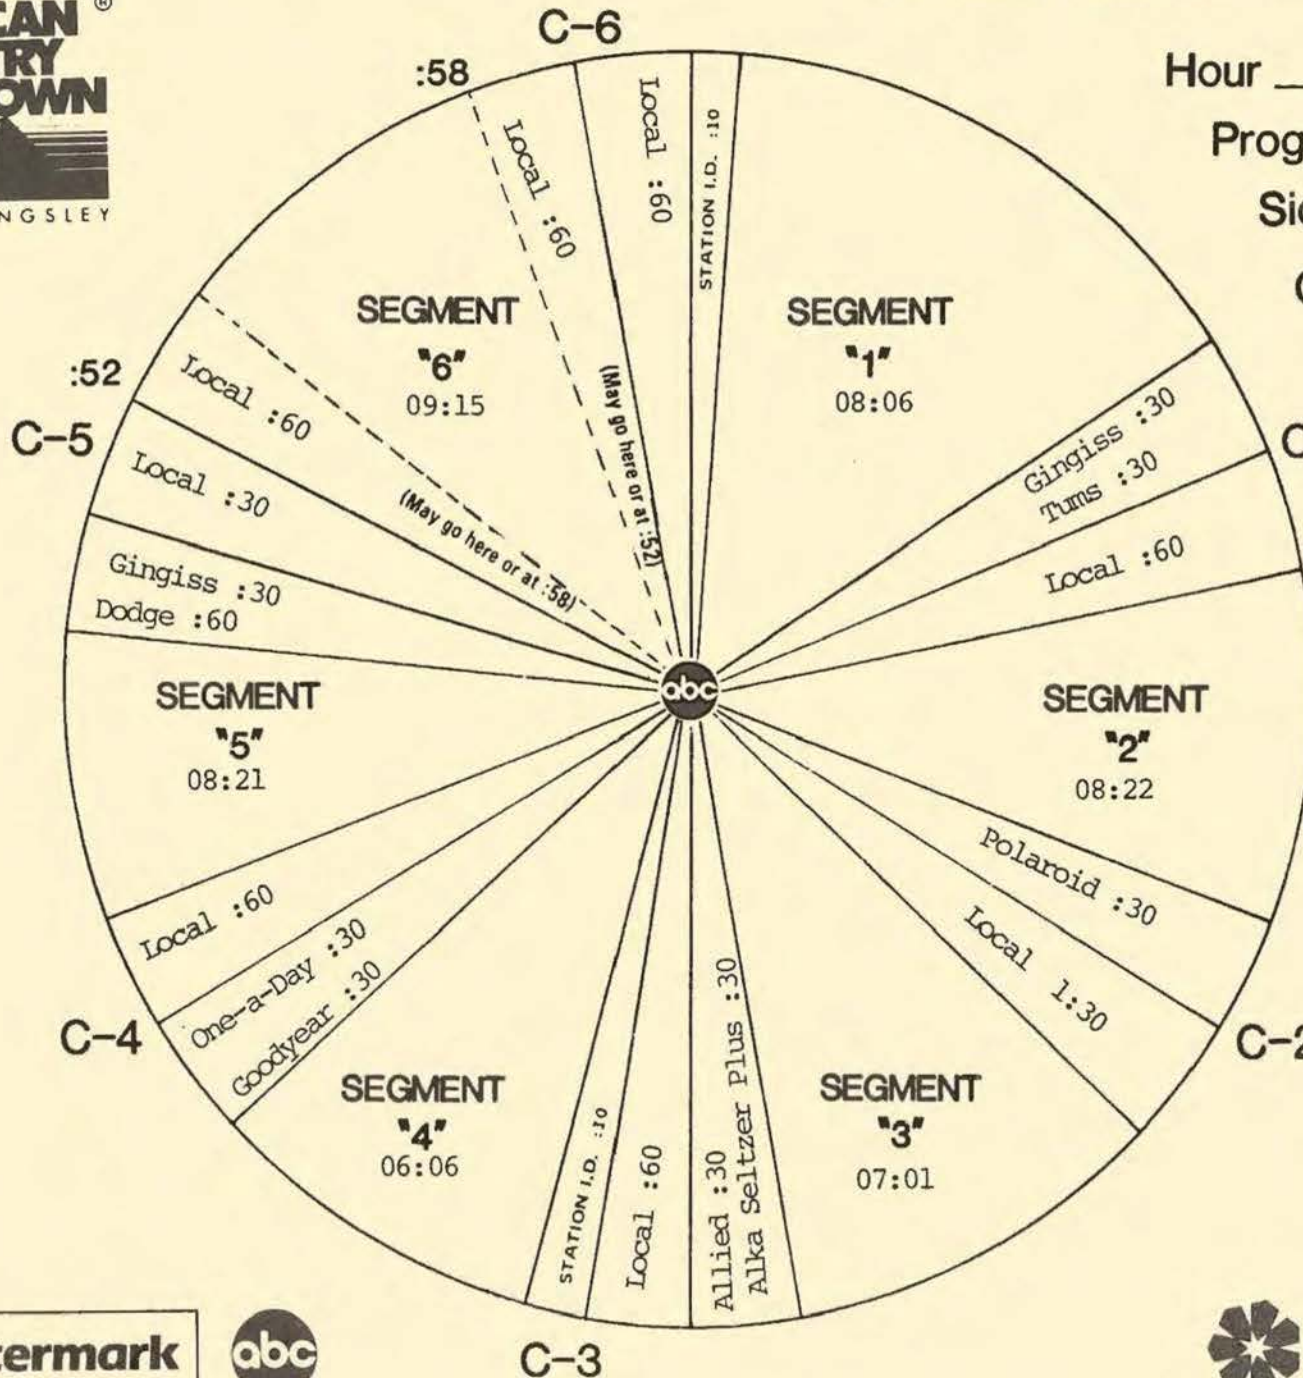

FORMAT AND COMMERCIAL CLOCK

Hour IV

Program 861-13

Sides 4A and 4B

Chart Date 3/29/86

Local minutes available 7

Network minutes used 5

ABC Watermark