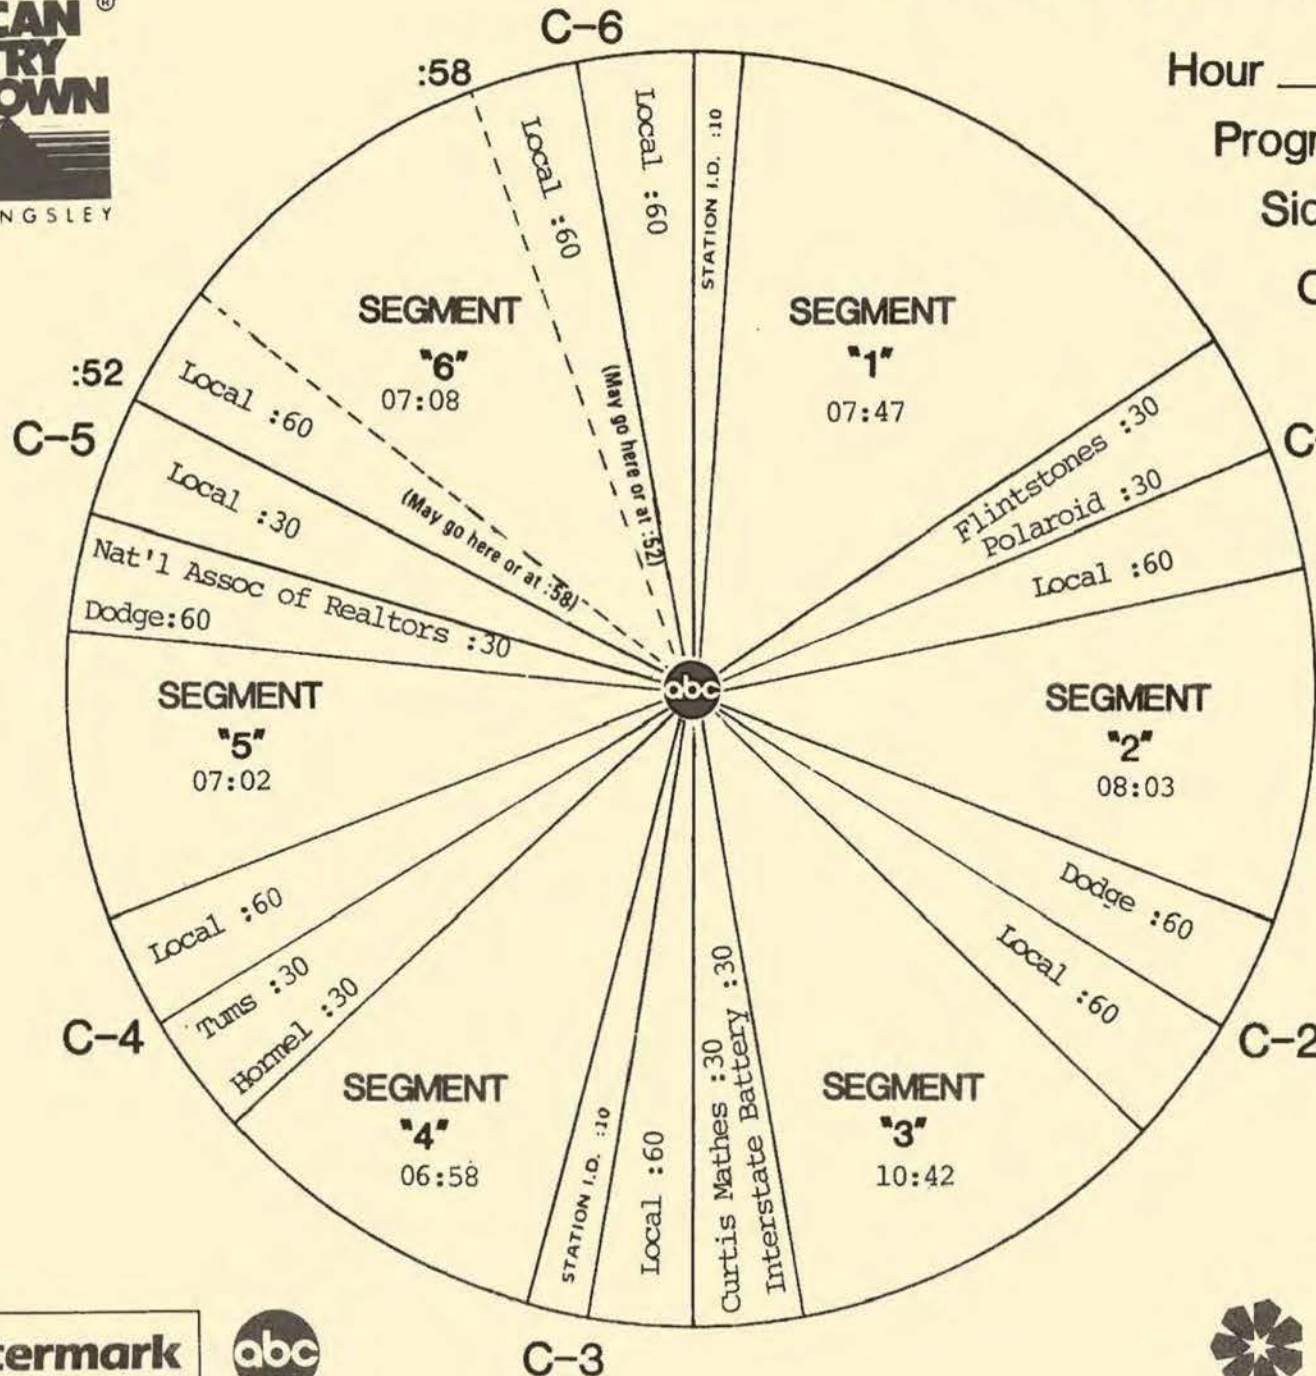

FORMAT AND COMMERCIAL CLOCK

Hour III

Program 861-13

Sides 3A and 3B

Chart Date 3/29/86

Local minutes available 6½

Network minutes used 5½

ABC Watermark