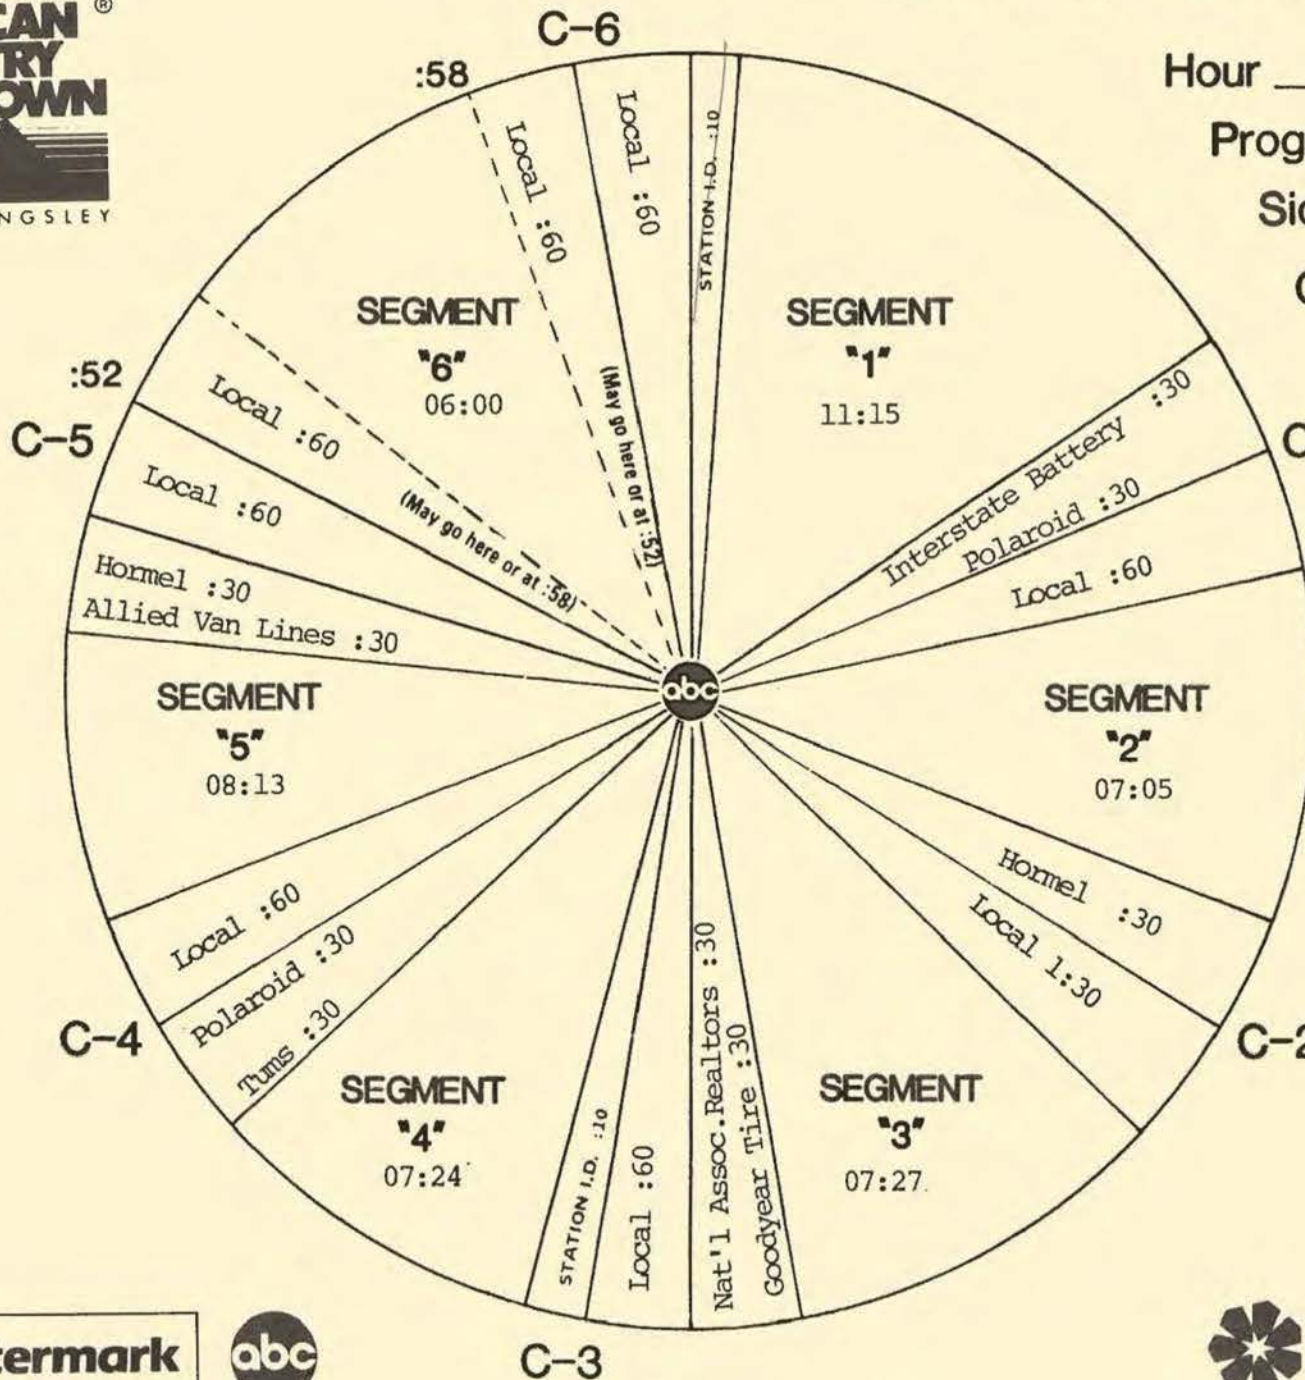

Hour I

Program 861-13

Sides 1A and 1B

Chart Date 3/29/86